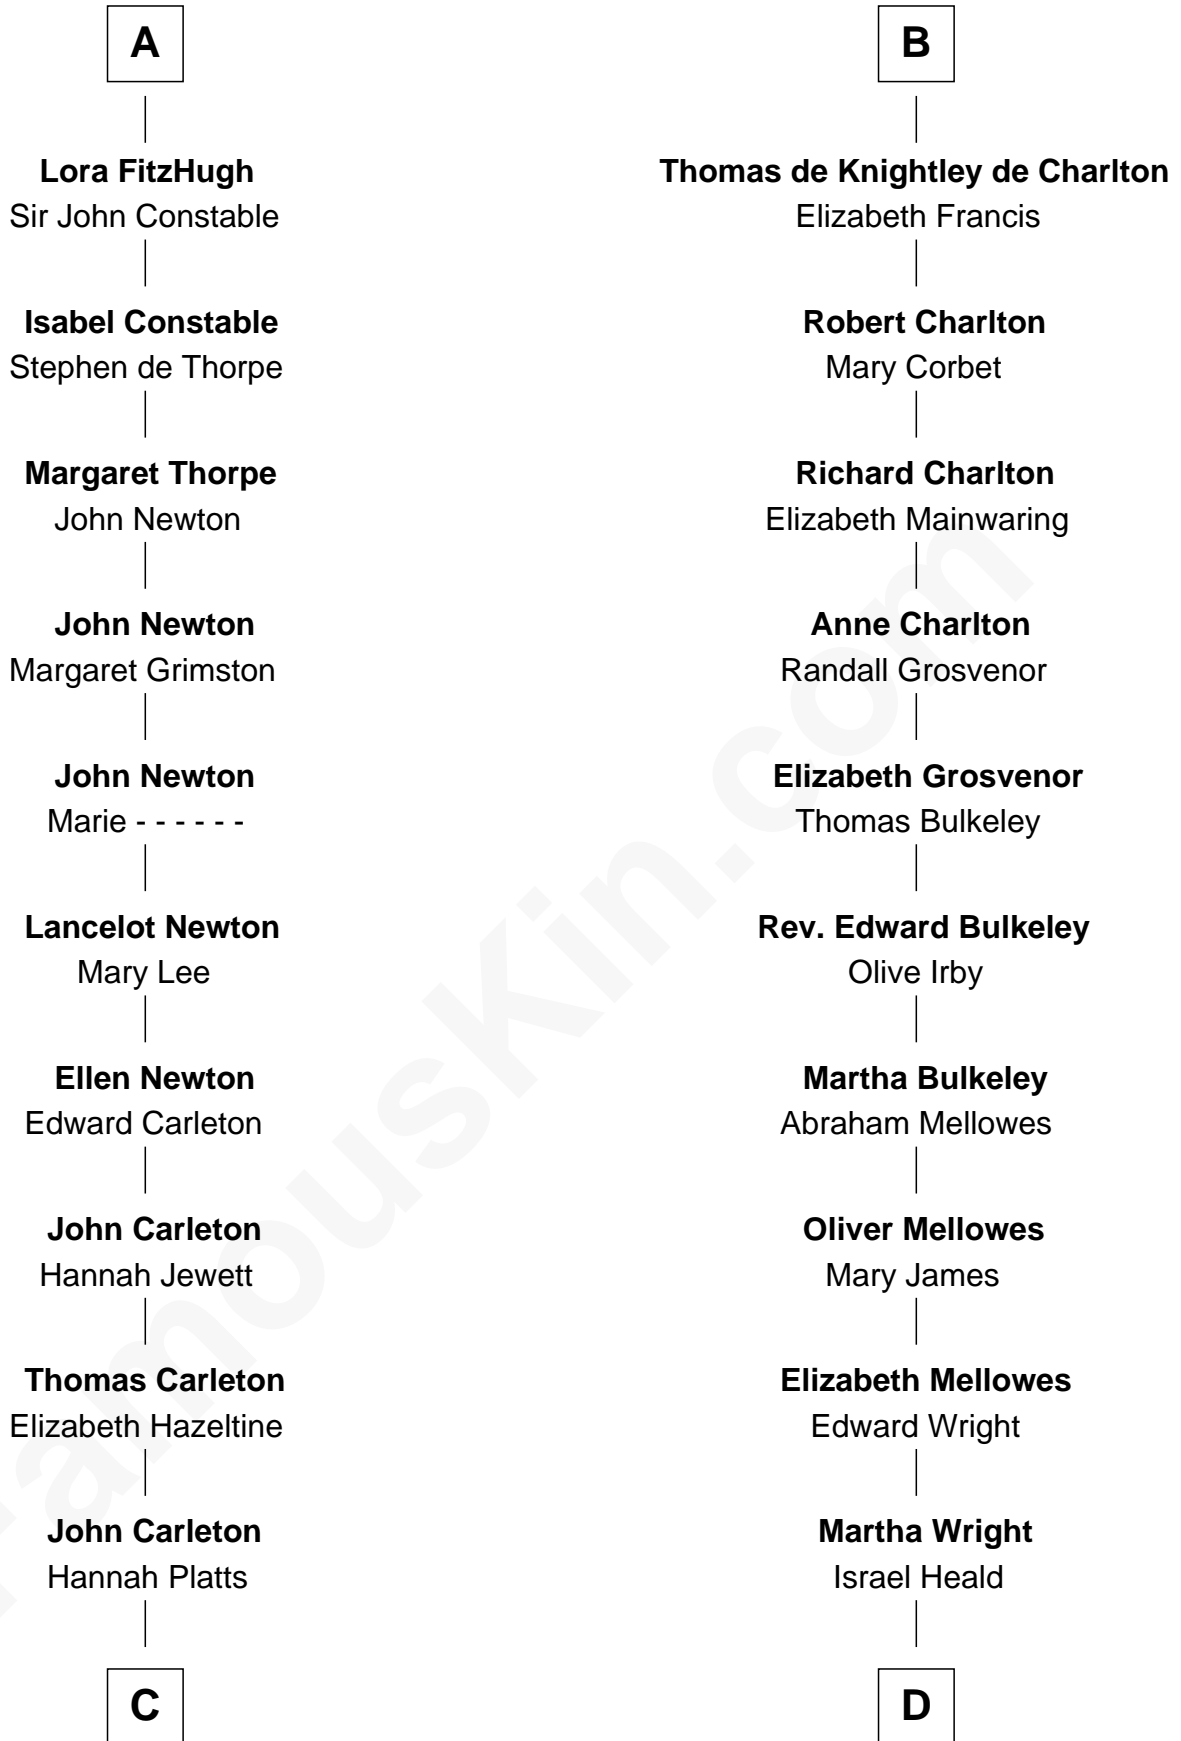

FamousKin.com

Relationship Chart of

Charles A. Pillsbury

Co-Founder of C.A. Pillsbury Co.

20th cousin of

John Davis

14th and 17th Governor of Massachusetts

Sir William Longespee

Ela of Salisbury

C

Moses Carleton
Margaret Sprake

Henry Carleton
Polly Greeley

Margaret Sprague Carleton
George Alfred Pillsbury

Charles A. Pillsbury
Co-Founder of C.A. Pillsbury Co.

D

Dorothy Heald
Simon Davis