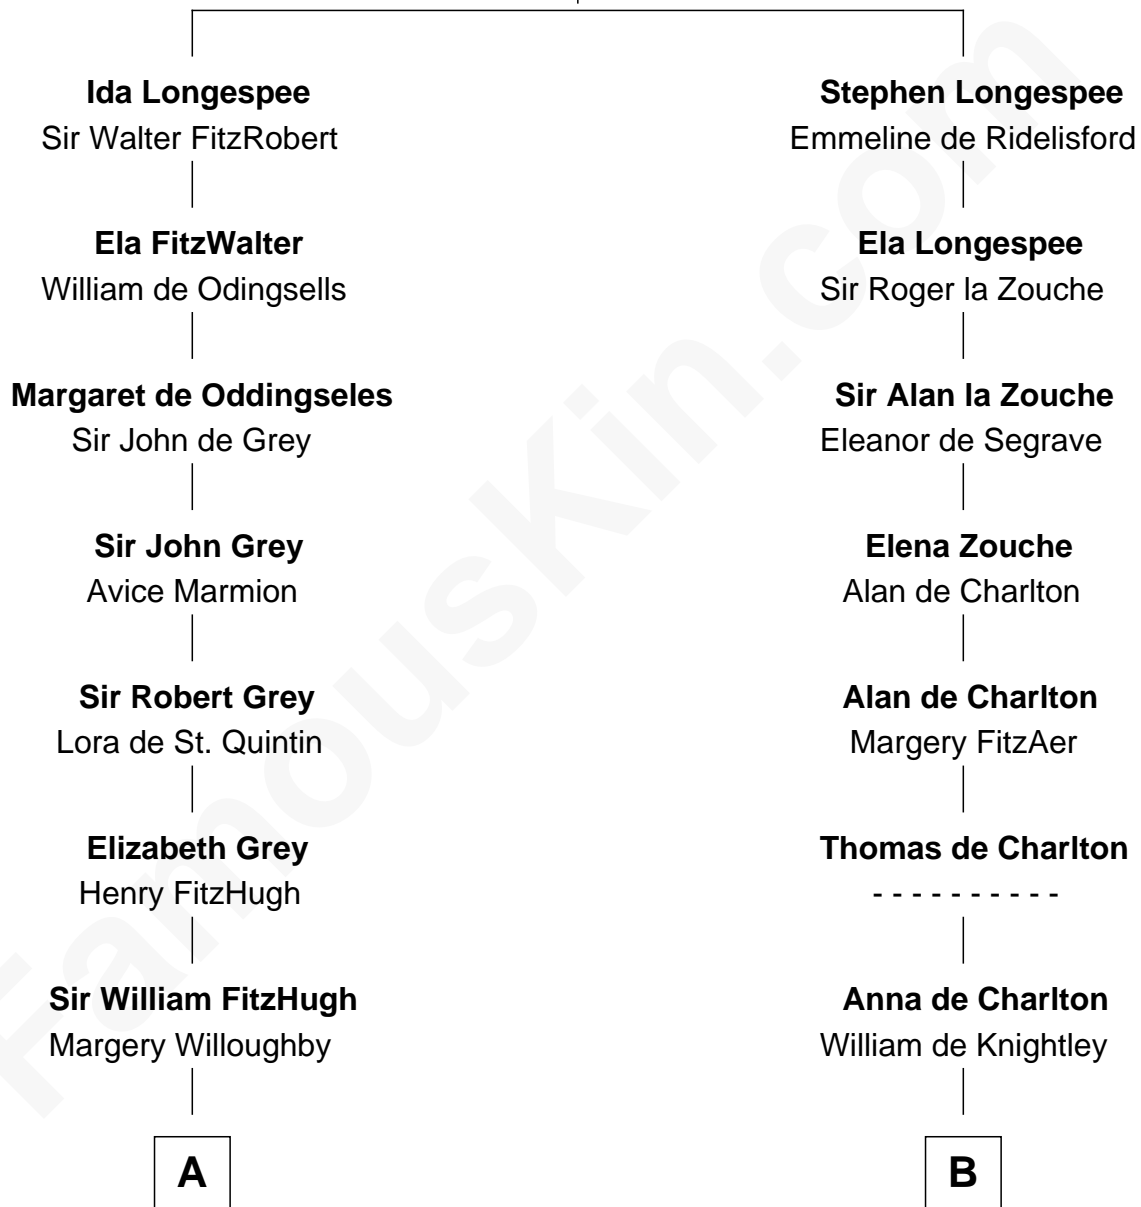

FamousKin.com

Relationship Chart of

Charles A. Pillsbury

Co-Founder of C.A. Pillsbury Co.

20th cousin of

John Davis

14th and 17th Governor of Massachusetts

Sir William Longespee

Ela of Salisbury

C

Moses Carleton
Margaret Sprake

Henry Carleton
Polly Greeley

Margaret Sprague Carleton
George Alfred Pillsbury

Charles A. Pillsbury
Co-Founder of C.A. Pillsbury Co.

D

Dorothy Heald
Simon Davis