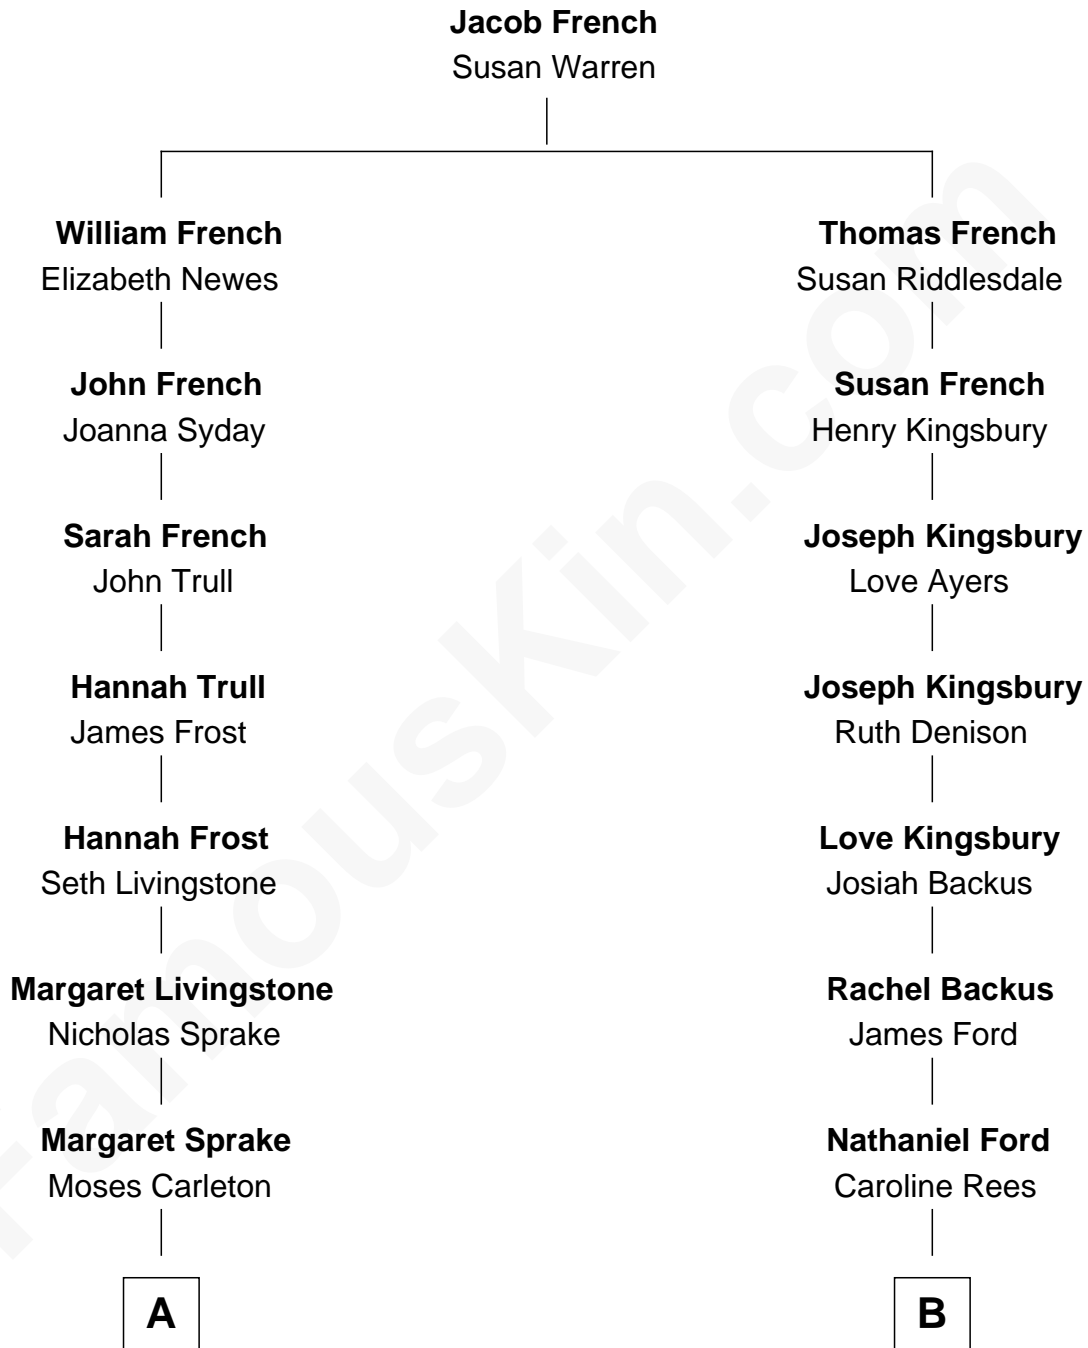

## Relationship Chart of

**Charles A. Pillsbury**

*Co-Founder of C.A. Pillsbury Co.*

9th cousin of

**William Henry Moore**

*Co-Founder, U.S. Steel and Nabisco*

**A**

**Henry Carleton**

Polly Greeley

**Margaret Sprague Carleton**

George Alfred Pillsbury

**Charles A. Pillsbury**

*Co-Founder of C.A. Pillsbury Co.*

**B**

**Caroline Ford**

William Henry Moore

**Nathaniel Ford Moore**

Rachael Arvilla Beckwith

**William Henry Moore**

*Co-Founder, U.S. Steel and Nabisco*

FamousKin.com