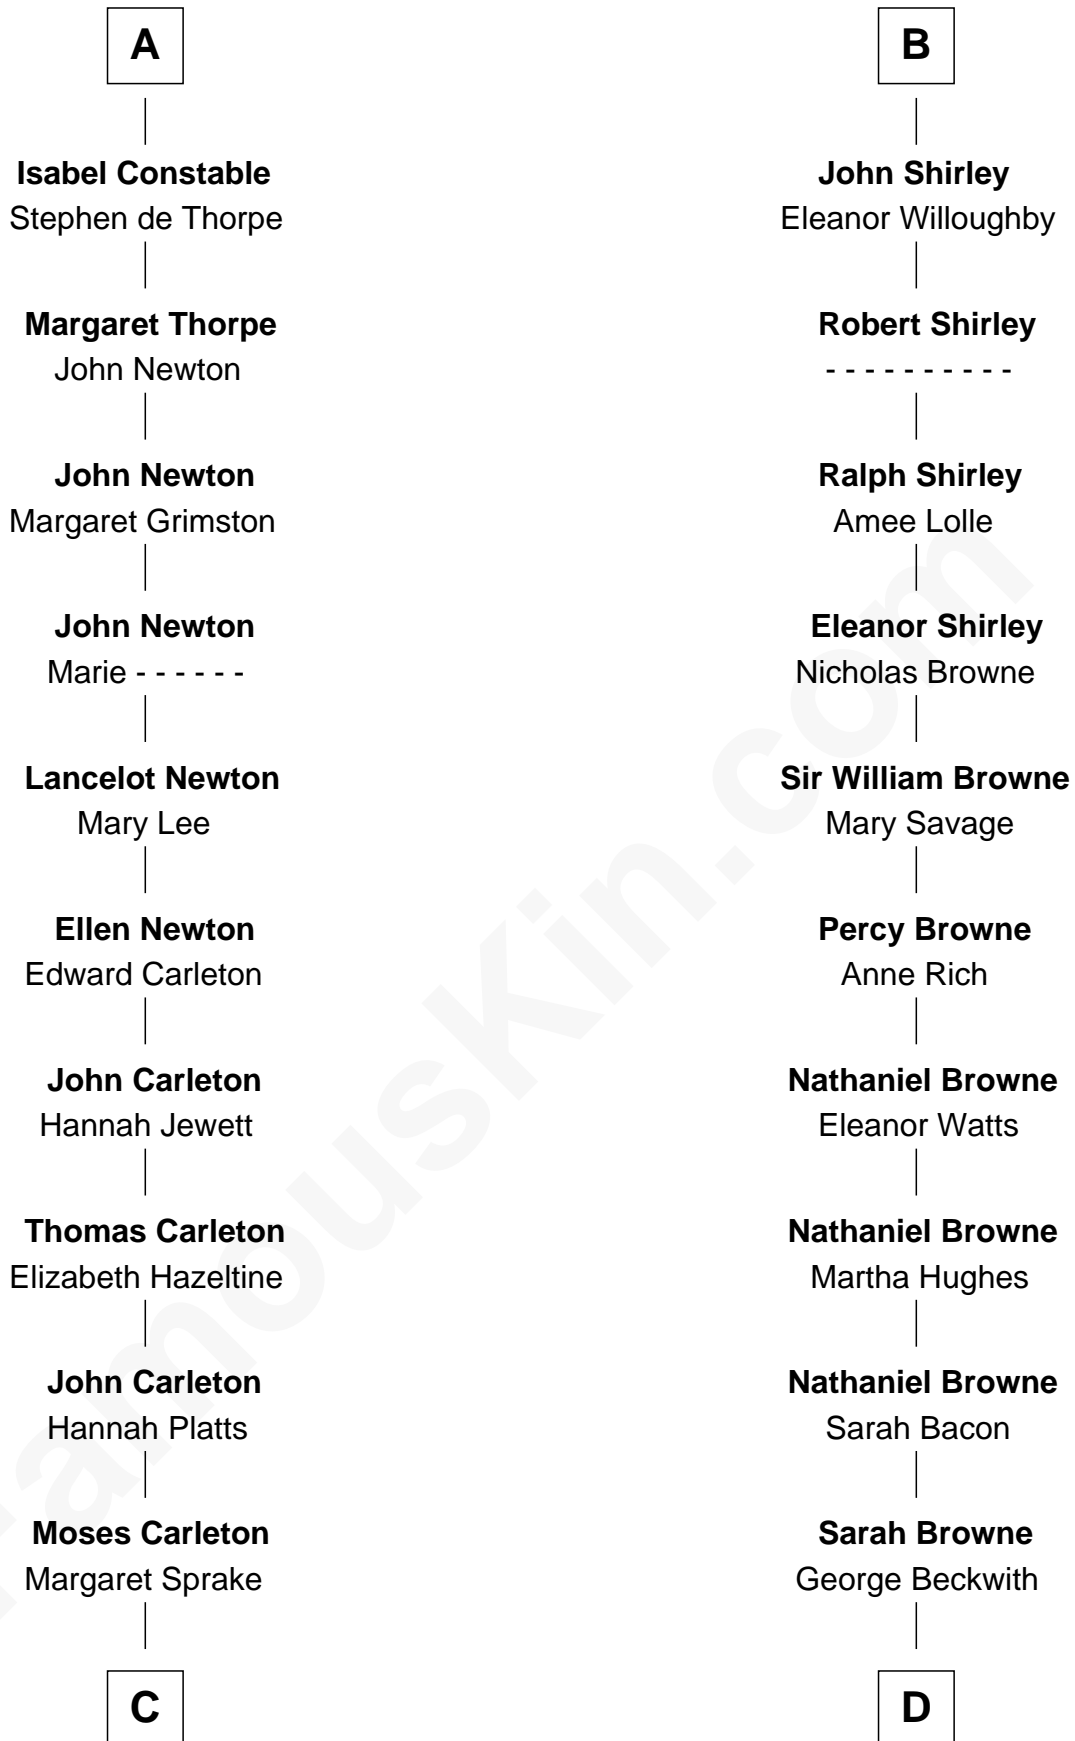

FamousKin.com

Relationship Chart of

Charles A. Pillsbury

Co-Founder of C.A. Pillsbury Co.

19th cousin 1 time removed of

William Henry Moore

Co-Founder, U.S. Steel and Nabisco

Sir William de Ros

Beatrice Brewes

Sir Hugh Shirley

Sir Ralph Shirley

Joan Basset

Ralph Shirley

Margaret Staunton

B

C

Henry Carleton

Polly Greeley

Margaret Sprague Carleton

George Alfred Pillsbury

Charles A. Pillsbury

Co-Founder of C.A. Pillsbury Co.

D

George Beckwith

Rachel Marsh

George Beckwith

Mary Bradley

Rachael Arvilla Beckwith

Nathaniel Ford Moore

William Henry Moore

Co-Founder, U.S. Steel and Nabisco

FamousKin.com