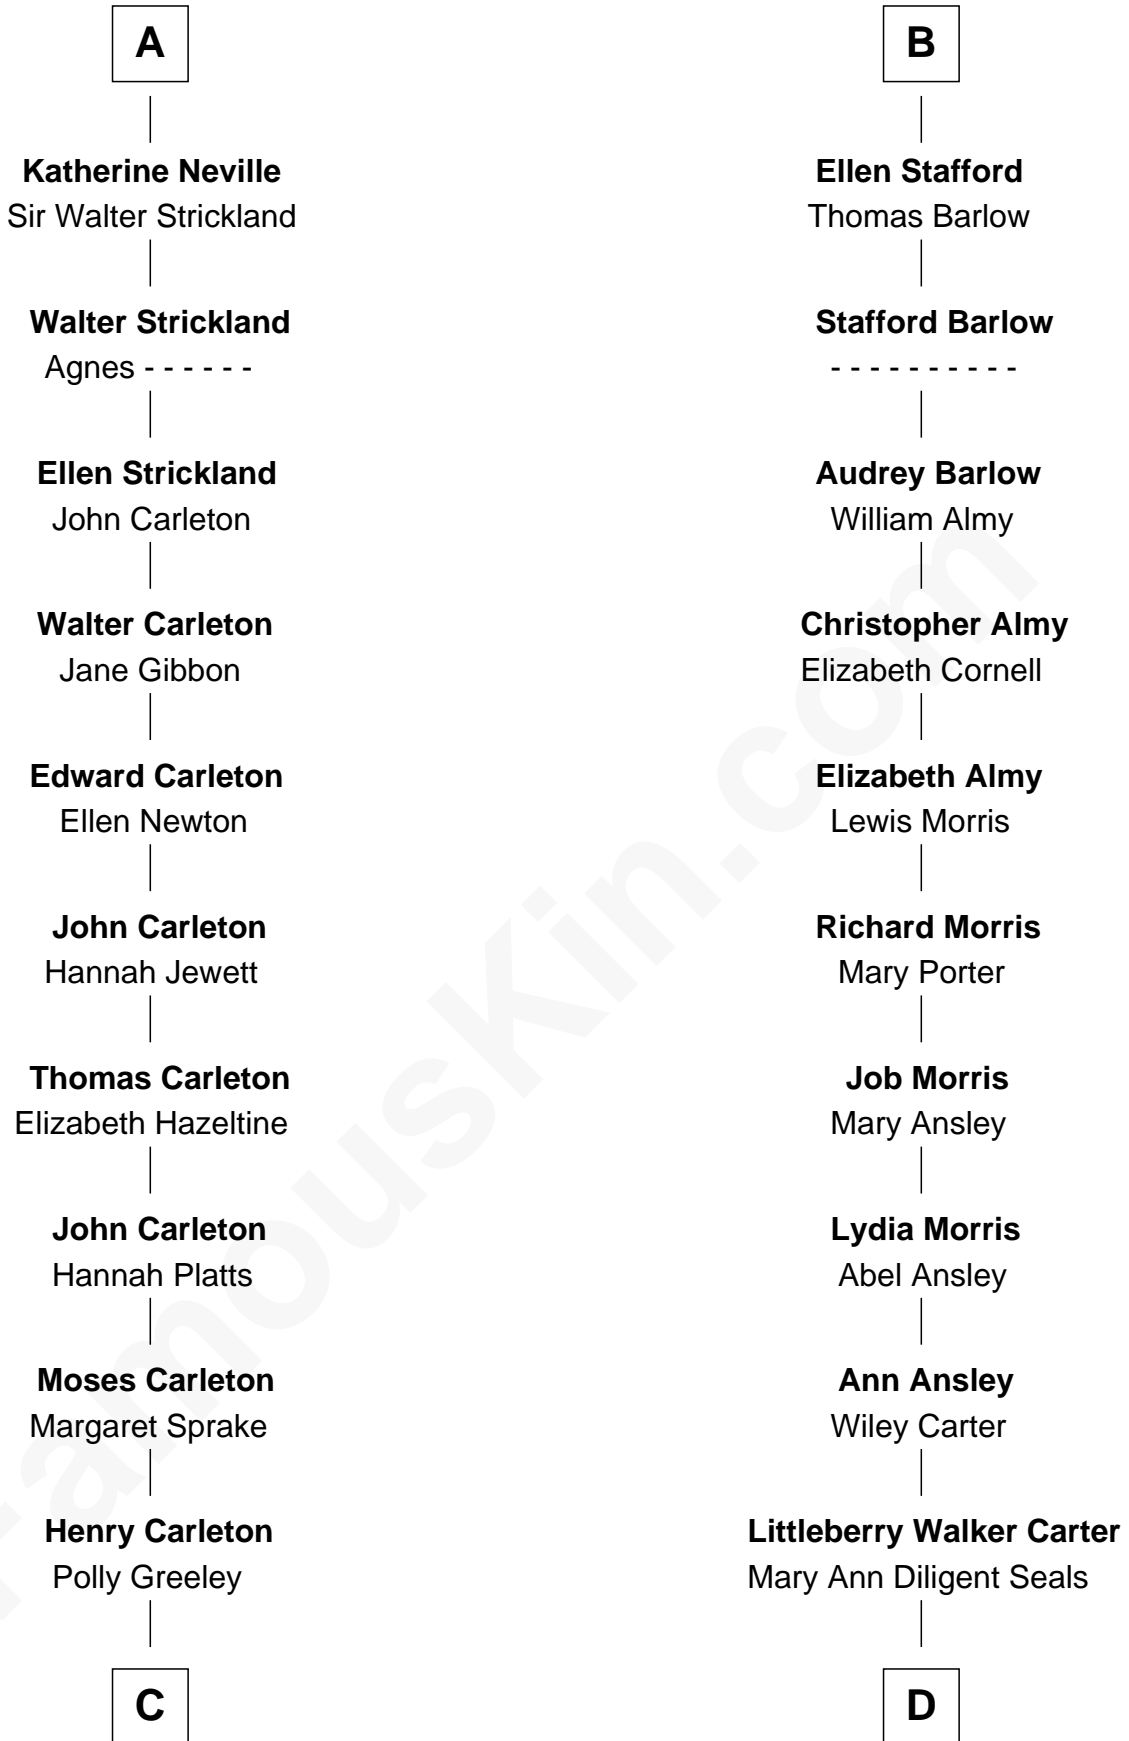

FamousKin.com

Relationship Chart of

Charles A. Pillsbury

Co-Founder of C.A. Pillsbury Co.

18th cousin 1 time removed of

Jimmy Carter

39th U.S. President

Ralph de Stafford

C

Margaret Sprague Carleton

George Alfred Pillsbury

Charles A. Pillsbury

Co-Founder of C.A. Pillsbury Co.

D

William Archibald Carter

Nina Pratt

Earl Carter

Lillian Gordy

Jimmy Carter

39th U.S. President

FamousKin.com