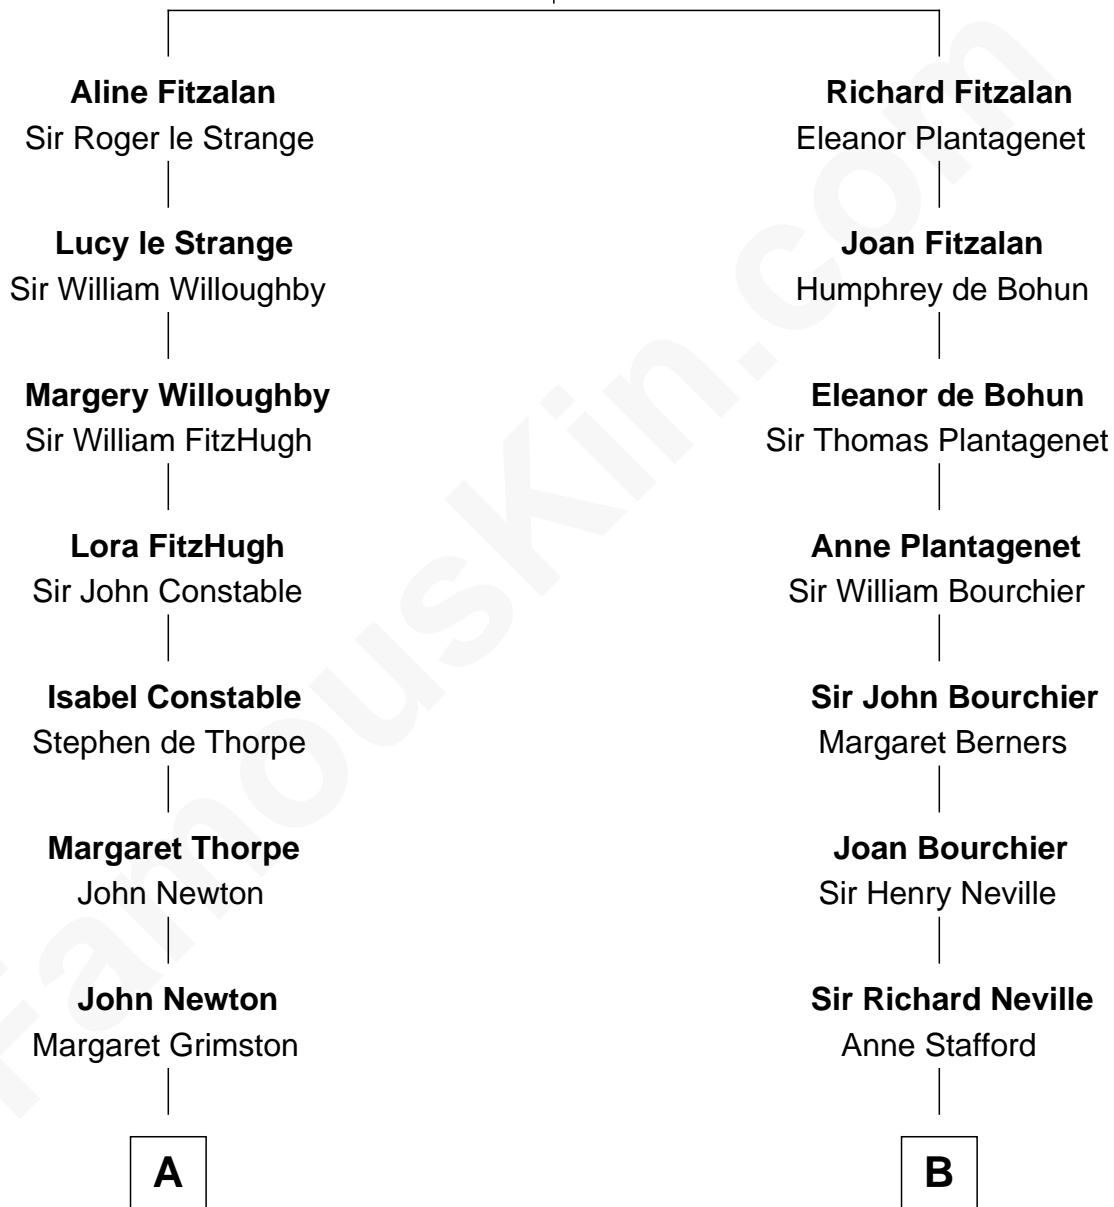

# FamousKin.com Relationship Chart of

**Charles A. Pillsbury**

*Co-Founder of C.A. Pillsbury Co.*

16th cousin 5 times removed of

**Jimmy Carter**

*39th U.S. President*

**Edmund Fitzalan**

Alice de Warenne

**C**

|  
**Mary Kay**

John Pratt

|  
**James E. Pratt**

Sophonra C. Cowan

|  
**Nina Pratt**

William Archibald Carter

|  
**Earl Carter**

Lillian Gordy

|  
**Jimmy Carter**

*39th U.S. President*