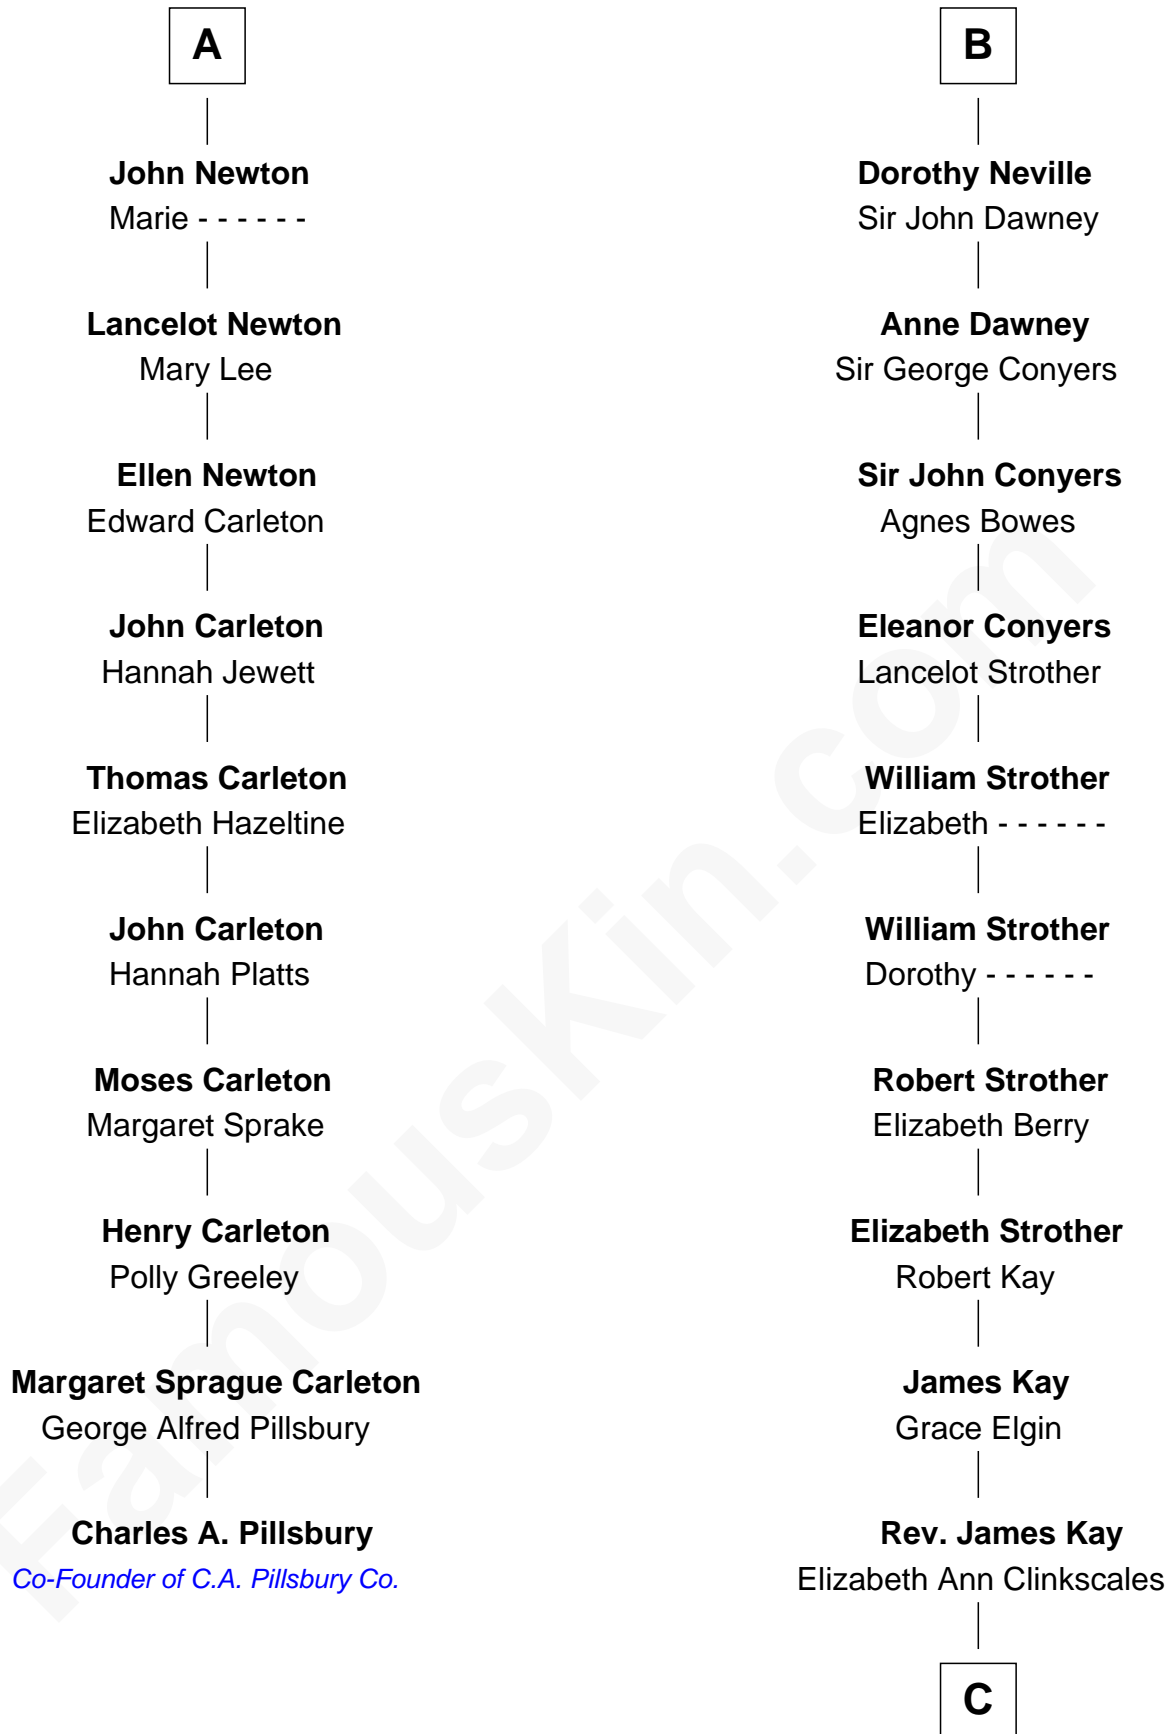

# FamousKin.com Relationship Chart of

**Charles A. Pillsbury**

*Co-Founder of C.A. Pillsbury Co.*

16th cousin 5 times removed of

**Jimmy Carter**

*39th U.S. President*

**Edmund Fitzalan**

Alice de Warenne

**C**

|  
**Mary Kay**

John Pratt

|  
**James E. Pratt**

Sophonra C. Cowan

|  
**Nina Pratt**

William Archibald Carter

|  
**Earl Carter**

Lillian Gordy

|  
**Jimmy Carter**

*39th U.S. President*