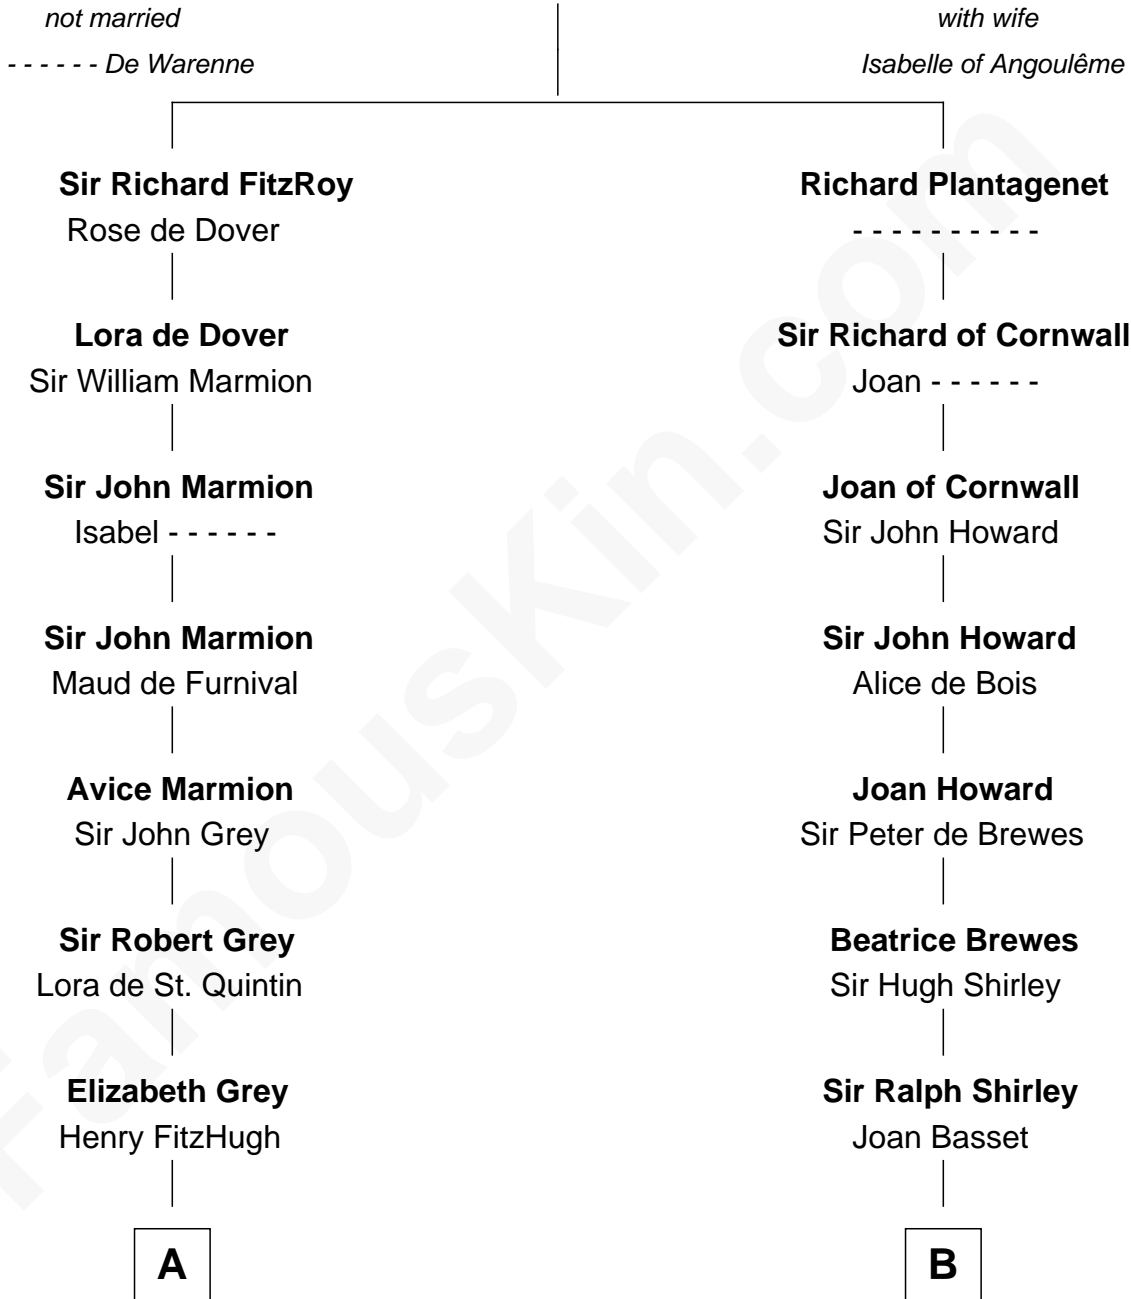

# FamousKin.com Relationship Chart of

**Charles A. Pillsbury**

*Co-Founder of C.A. Pillsbury Co.*

21st cousin of

**Rutherford B. Hayes**

*19th U.S. President*

**John, King of England**

**C**

**John Carleton**  
Hannah Platts

**Moses Carleton**  
Margaret Sprake

**Henry Carleton**  
Polly Greeley

**Margaret Sprague Carleton**  
George Alfred Pillsbury

**Charles A. Pillsbury**  
*Co-Founder of C.A. Pillsbury Co.*

**D**

**Abigail Hale**  
Isaac Chandler

**Abigail Chandler**  
Israel Smith

**Chloe Smith**  
Rutherford Hayes

**Rutherford Hayes**  
Sophia Birchard

**Rutherford B. Hayes**  
*19th U.S. President*