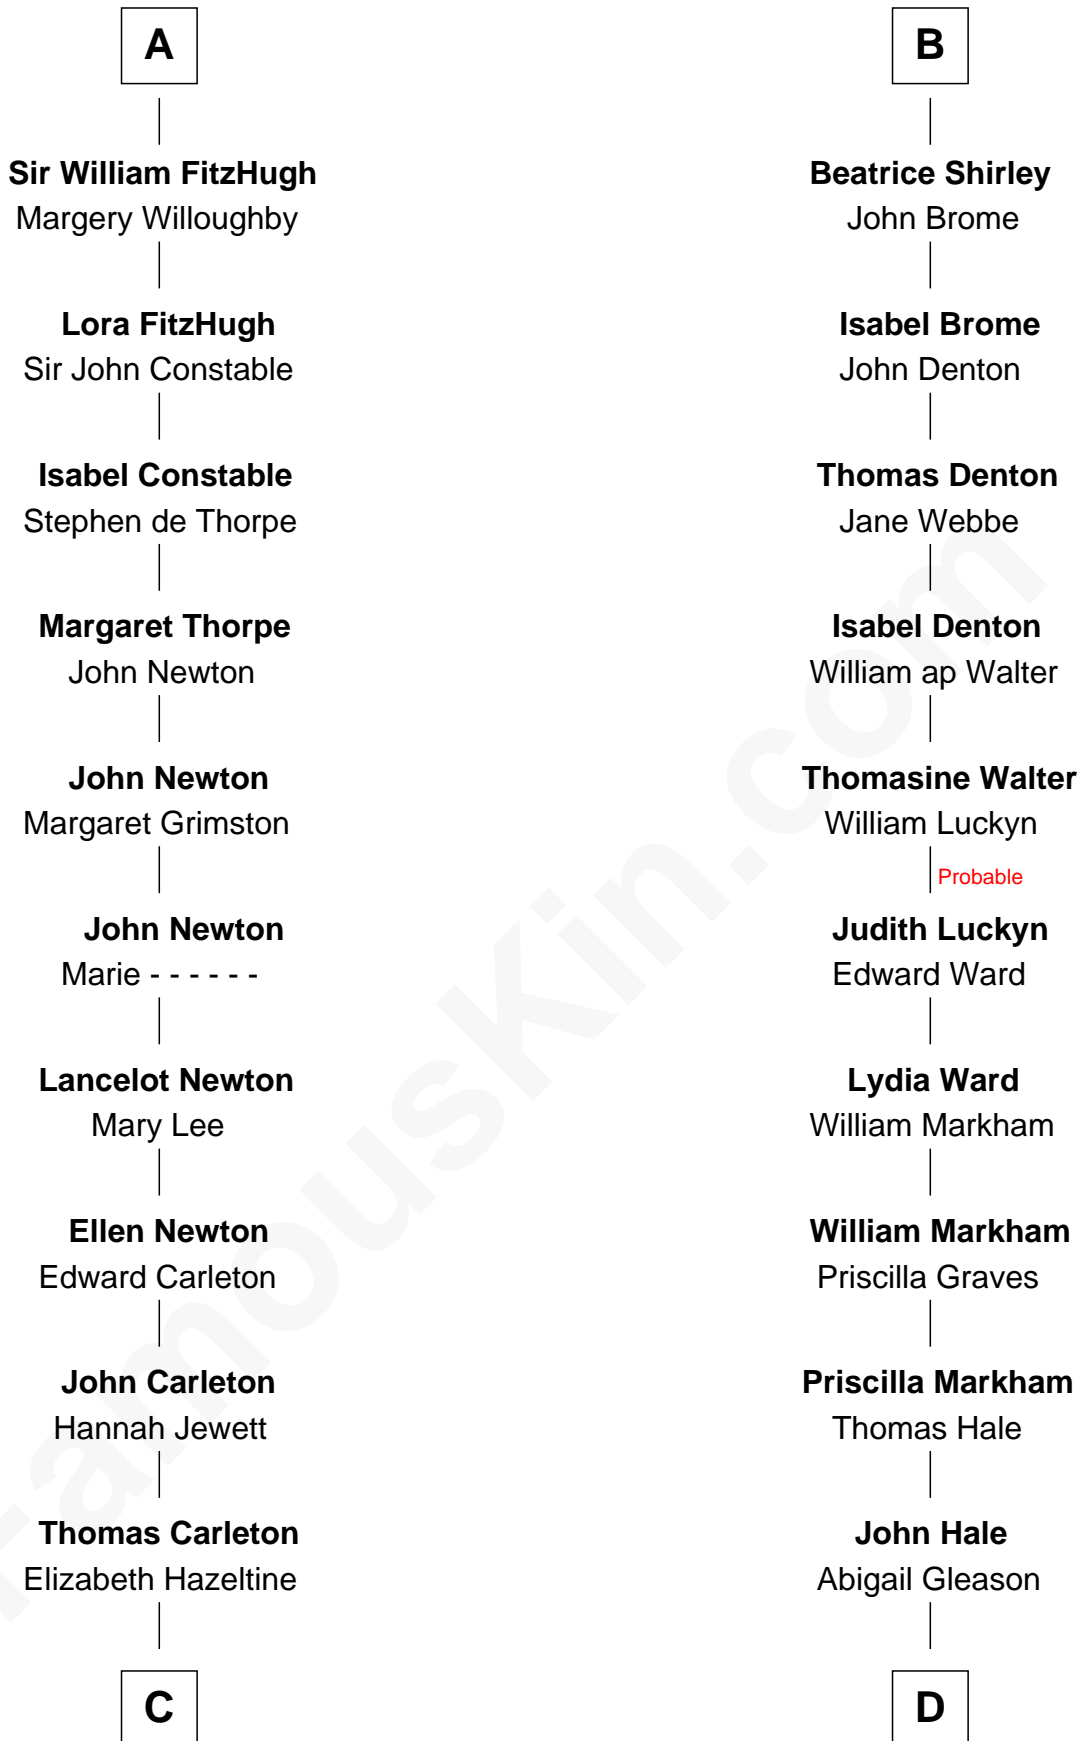

# FamousKin.com Relationship Chart of

**Charles A. Pillsbury**

*Co-Founder of C.A. Pillsbury Co.*

21st cousin of

**Rutherford B. Hayes**

*19th U.S. President*

**John, King of England**

**C**

**John Carleton**  
Hannah Platts

**Moses Carleton**  
Margaret Sprake

**Henry Carleton**  
Polly Greeley

**Margaret Sprague Carleton**  
George Alfred Pillsbury

**Charles A. Pillsbury**  
*Co-Founder of C.A. Pillsbury Co.*

**D**

**Abigail Hale**  
Isaac Chandler

**Abigail Chandler**  
Israel Smith

**Chloe Smith**  
Rutherford Hayes

**Rutherford Hayes**  
Sophia Birchard

**Rutherford B. Hayes**  
*19th U.S. President*