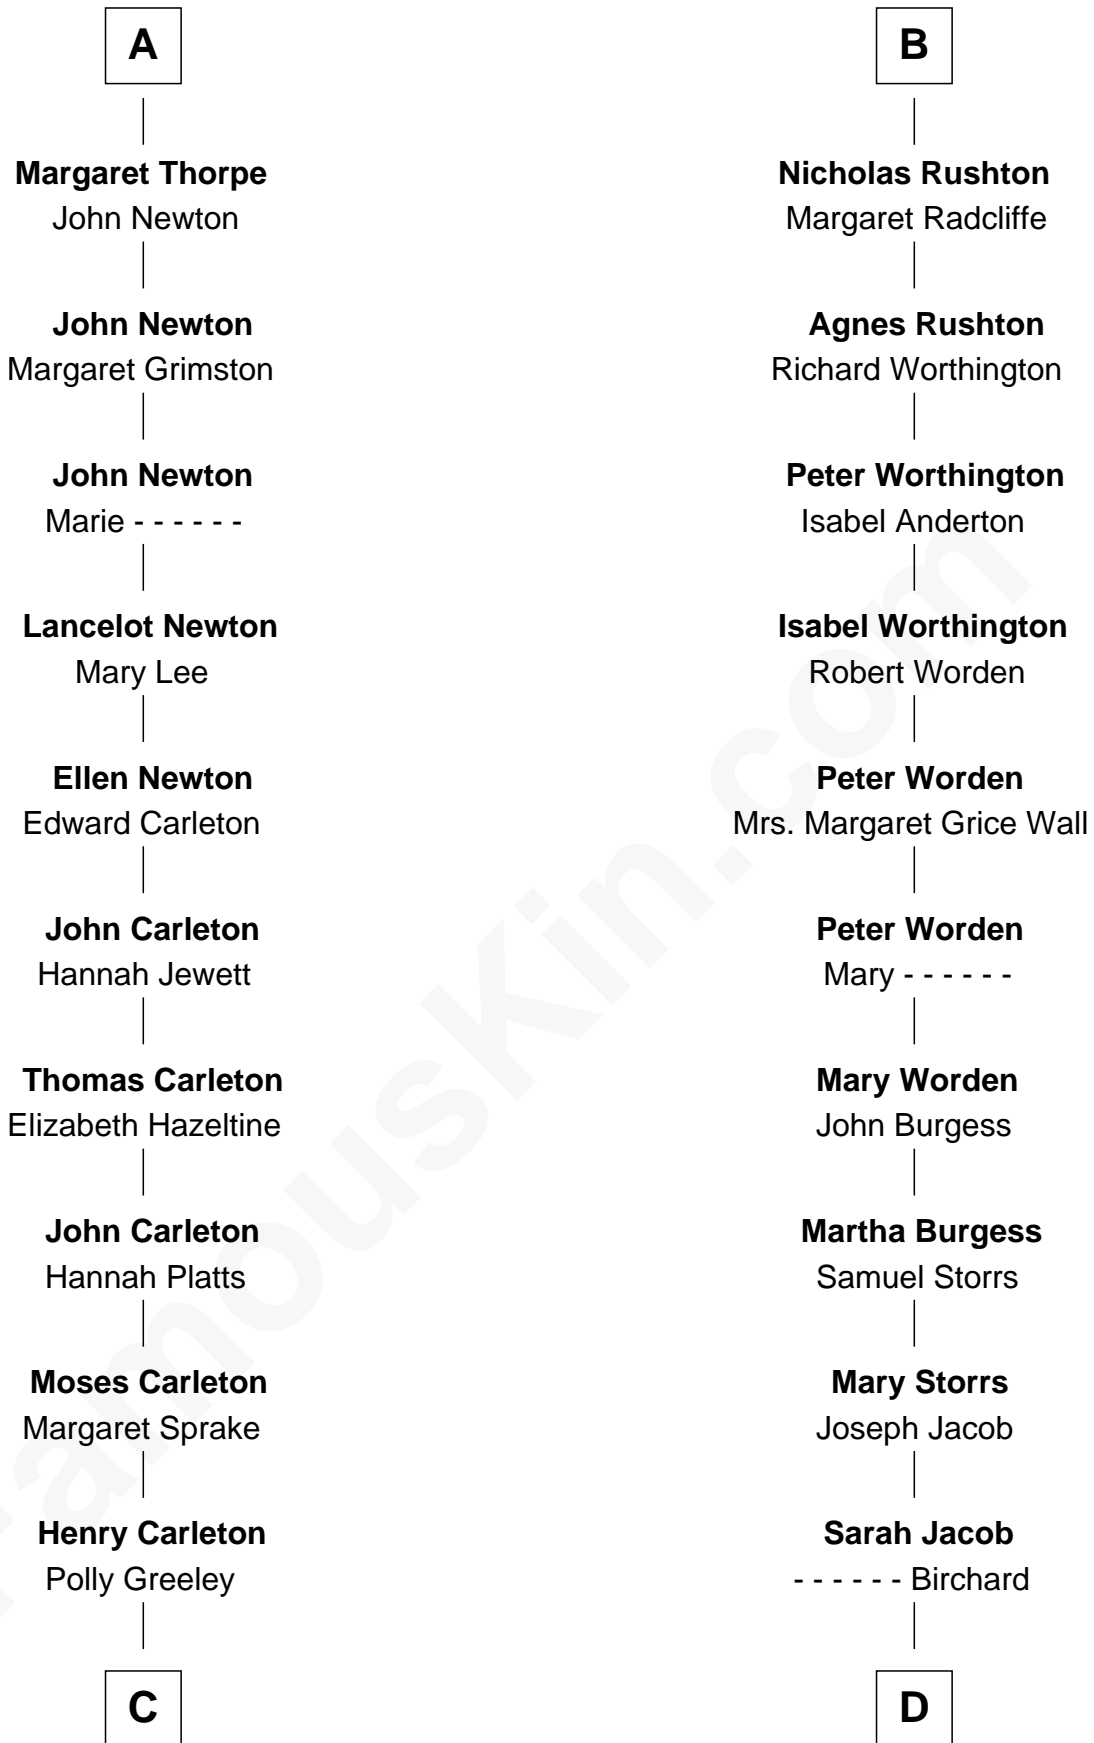

FamousKin.com Relationship Chart of

Charles A. Pillsbury

Co-Founder of C.A. Pillsbury Co.

18th cousin 1 time removed of

Rutherford B. Hayes

19th U.S. President

C

Margaret Sprague Carleton

George Alfred Pillsbury

Charles A. Pillsbury

Co-Founder of C.A. Pillsbury Co.

D

Roger Cornwall alias Birchard

Drusilla Austin

Sophia Birchard

Rutherford Hayes

Rutherford B. Hayes

19th U.S. President

FamousKin.com