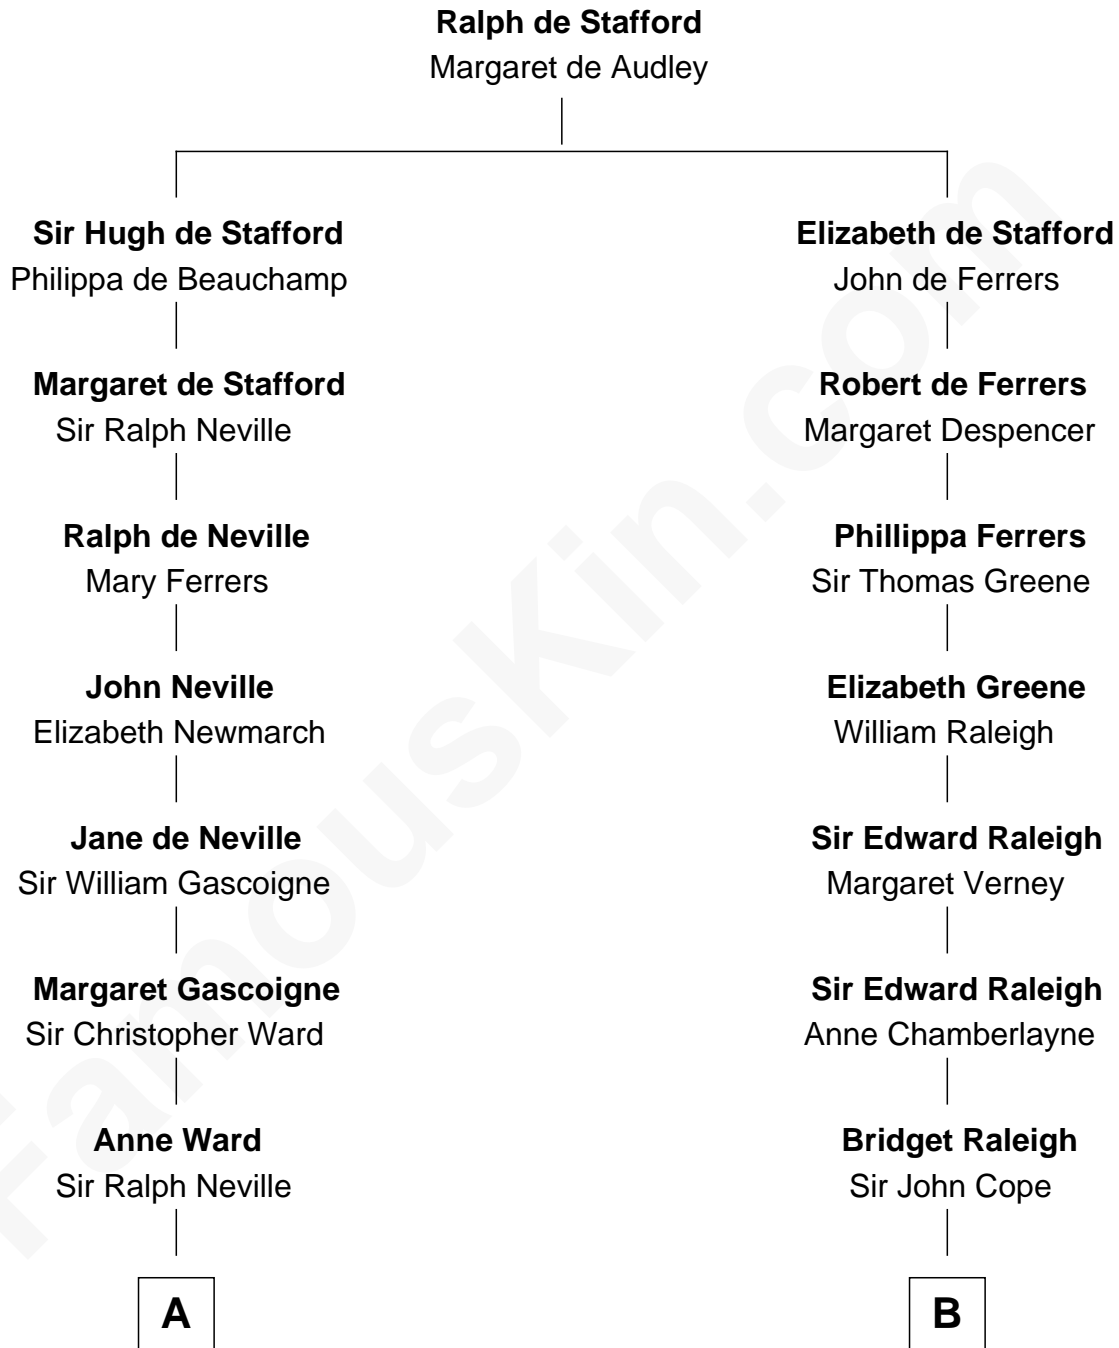

FamousKin.com

Relationship Chart of

Charles A. Pillsbury

Co-Founder of C.A. Pillsbury Co.

18th cousin 2 times removed of

DuBose Heyward

Author of Porgy (Porgy & Bess)

C

Margaret Sprague Carleton

George Alfred Pillsbury

Charles A. Pillsbury

Co-Founder of C.A. Pillsbury Co.

D

Thomas Savage Heyward

Georgianna Hasell

Thomas Savage Heyward