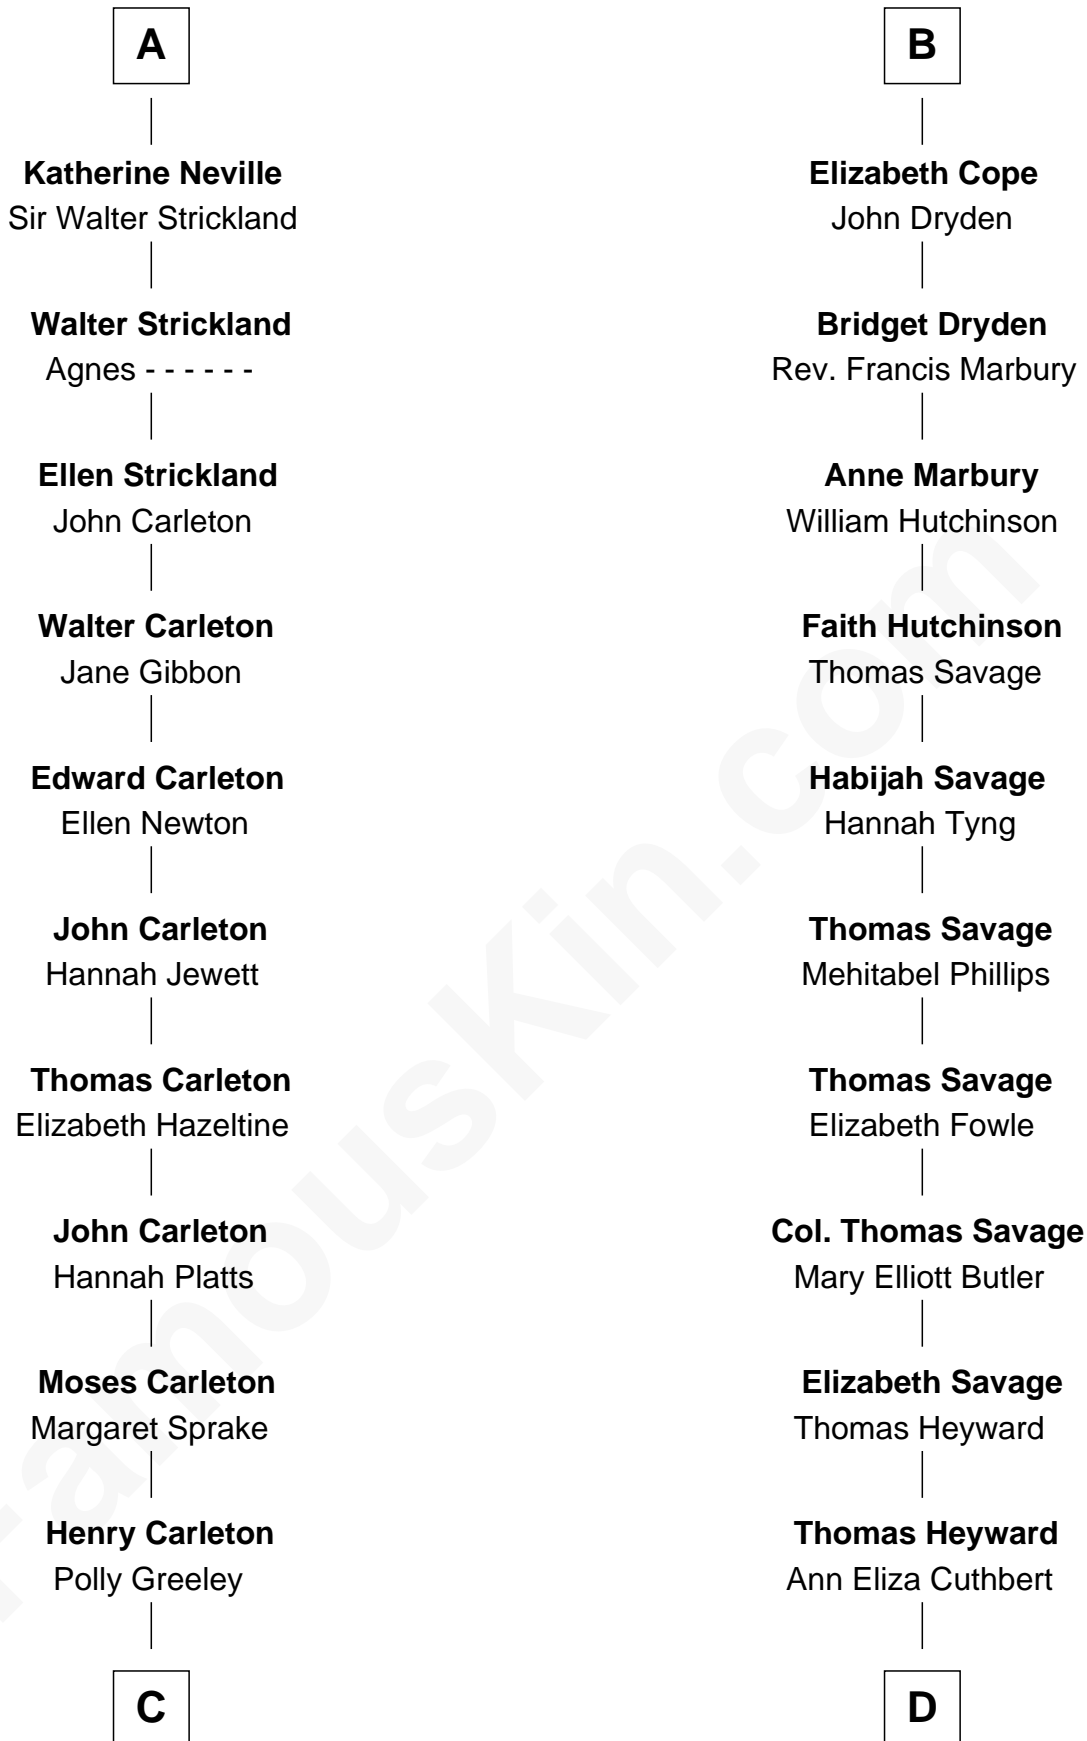

FamousKin.com

Relationship Chart of

Charles A. Pillsbury

Co-Founder of C.A. Pillsbury Co.

18th cousin 2 times removed of

DuBose Heyward

Author of Porgy (Porgy & Bess)

C

Margaret Sprague Carleton

George Alfred Pillsbury

Charles A. Pillsbury

Co-Founder of C.A. Pillsbury Co.

D

Thomas Savage Heyward

Georgianna Hasell

Thomas Savage Heyward

Louisa Watkins

Edwin Watkins Heyward

Jane Screven DuBose

DuBose Heyward

American Novelist

FamousKin.com