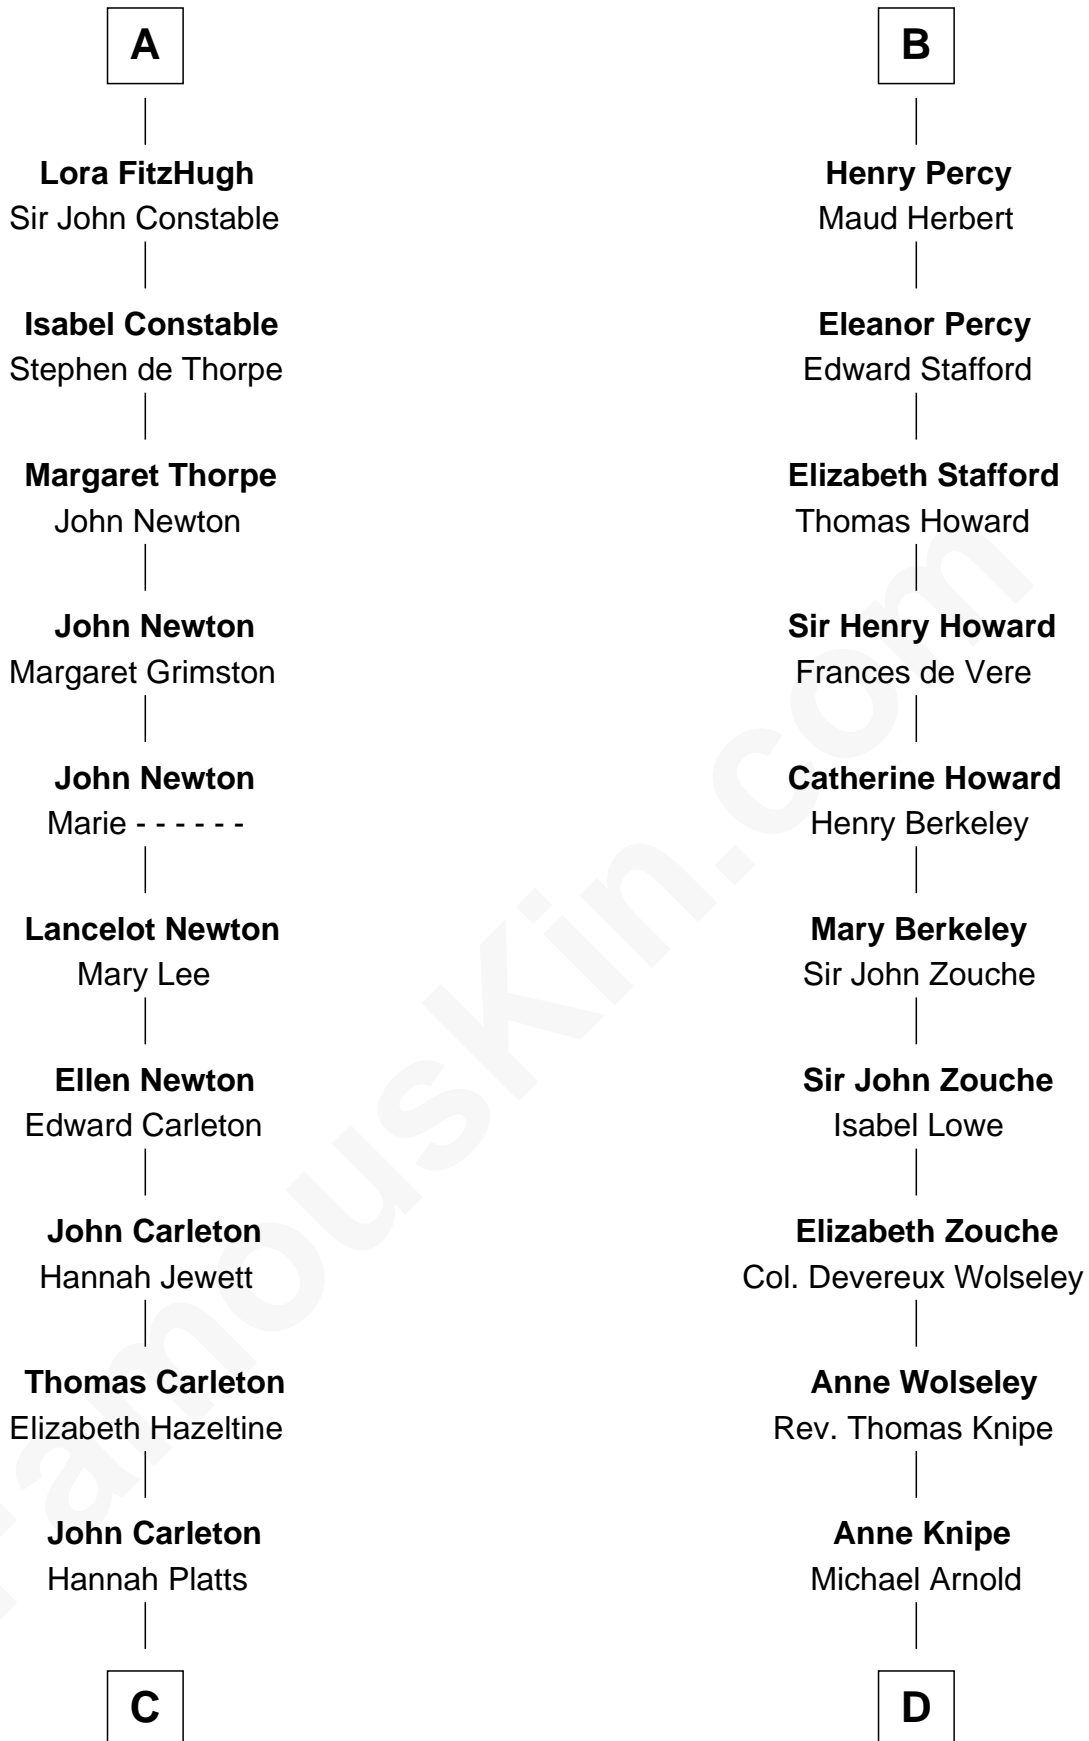

FamousKin.com Relationship Chart of

Charles A. Pillsbury

Co-Founder of C.A. Pillsbury Co.

20th cousin of

Francis Scott Key

Author of "The Star Spangled Banner"

Sir Richard FitzRoy

Rose de Dover

Lora de Dover
Sir William Marmion

Sir John Marmion
Isabel - - - - -

Sir John Marmion
Maud de Furnival

Avice Marmion
Sir John Grey

Sir Robert Grey
Lora de St. Quintin

Elizabeth Grey
Henry FitzHugh

Sir William FitzHugh
Margery Willoughby

A

Isabel de Dover
Sir Maurice de Berkeley

Sir Thomas de Berkeley
Joan de Ferrers

Sir Maurice de Berkeley
Eve la Zouche

Thomas de Berkeley
Katherine de Clyvedon

Sir John Berkeley
Elizabeth Betteshorne

Eleanor Berkeley
Sir Richard Poynings

Eleanor Poynings
Sir Henry Percy

B

C

Moses Carleton
Margaret Sprake

Henry Carleton
Polly Greeley

Margaret Sprague Carleton
George Alfred Pillsbury

Charles A. Pillsbury
Co-Founder of C.A. Pillsbury Co.

D