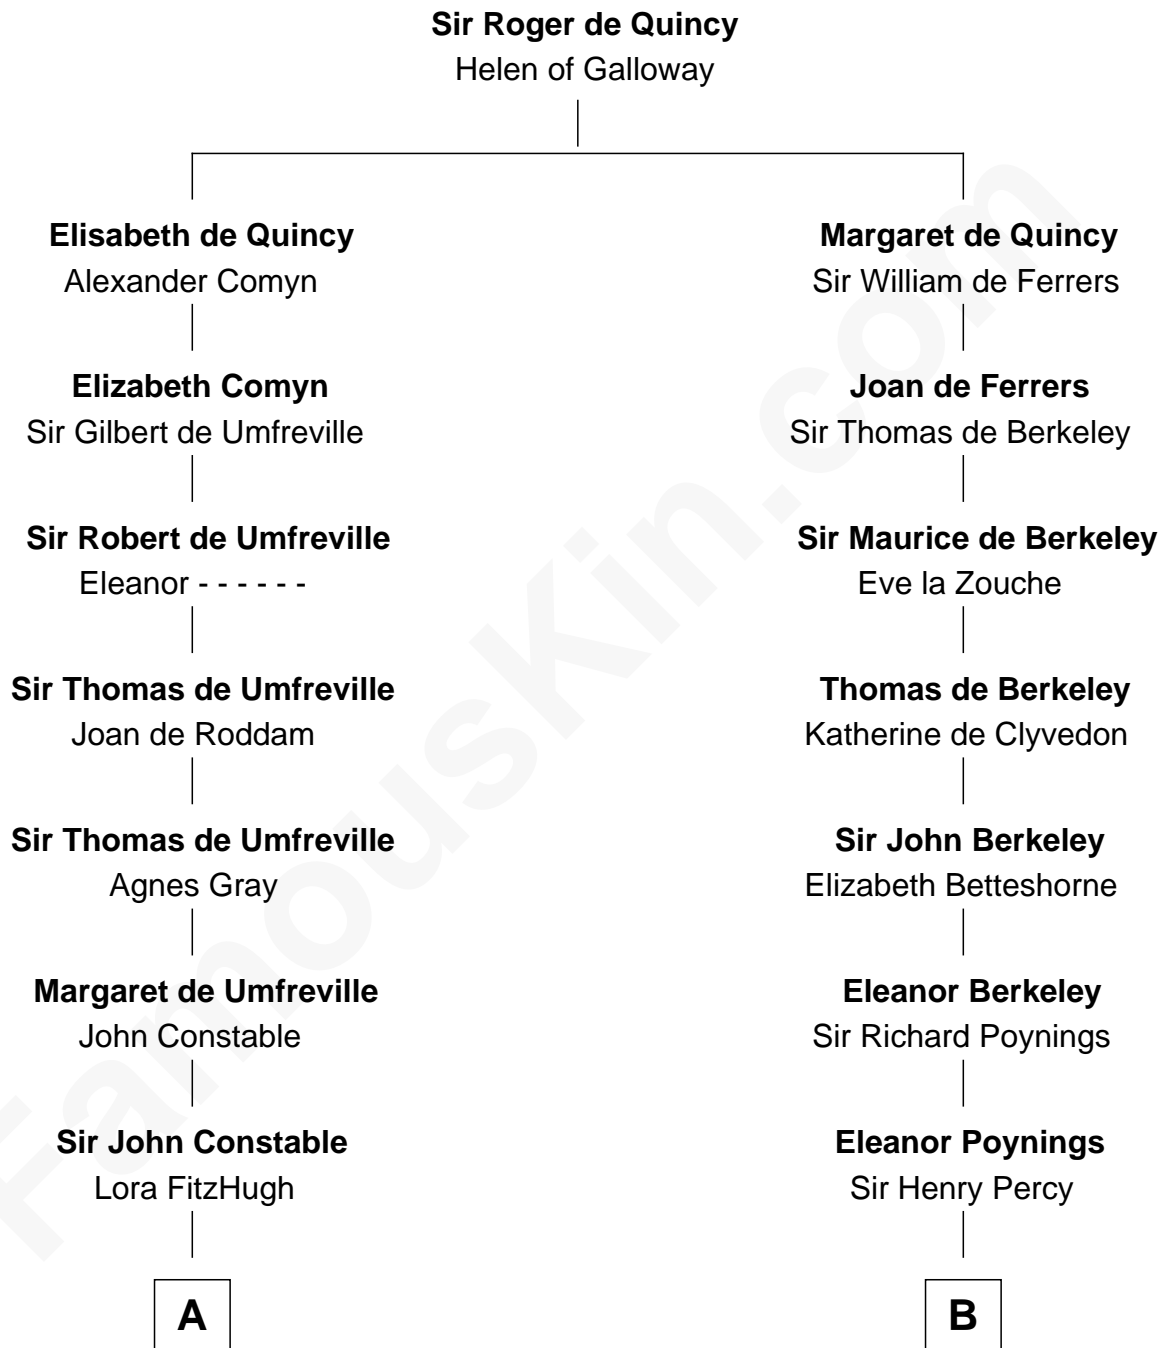

FamousKin.com

Relationship Chart of

Charles A. Pillsbury

Co-Founder of C.A. Pillsbury Co.

19th cousin 1 time removed of

Francis Scott Key

Author of "The Star Spangled Banner"

C