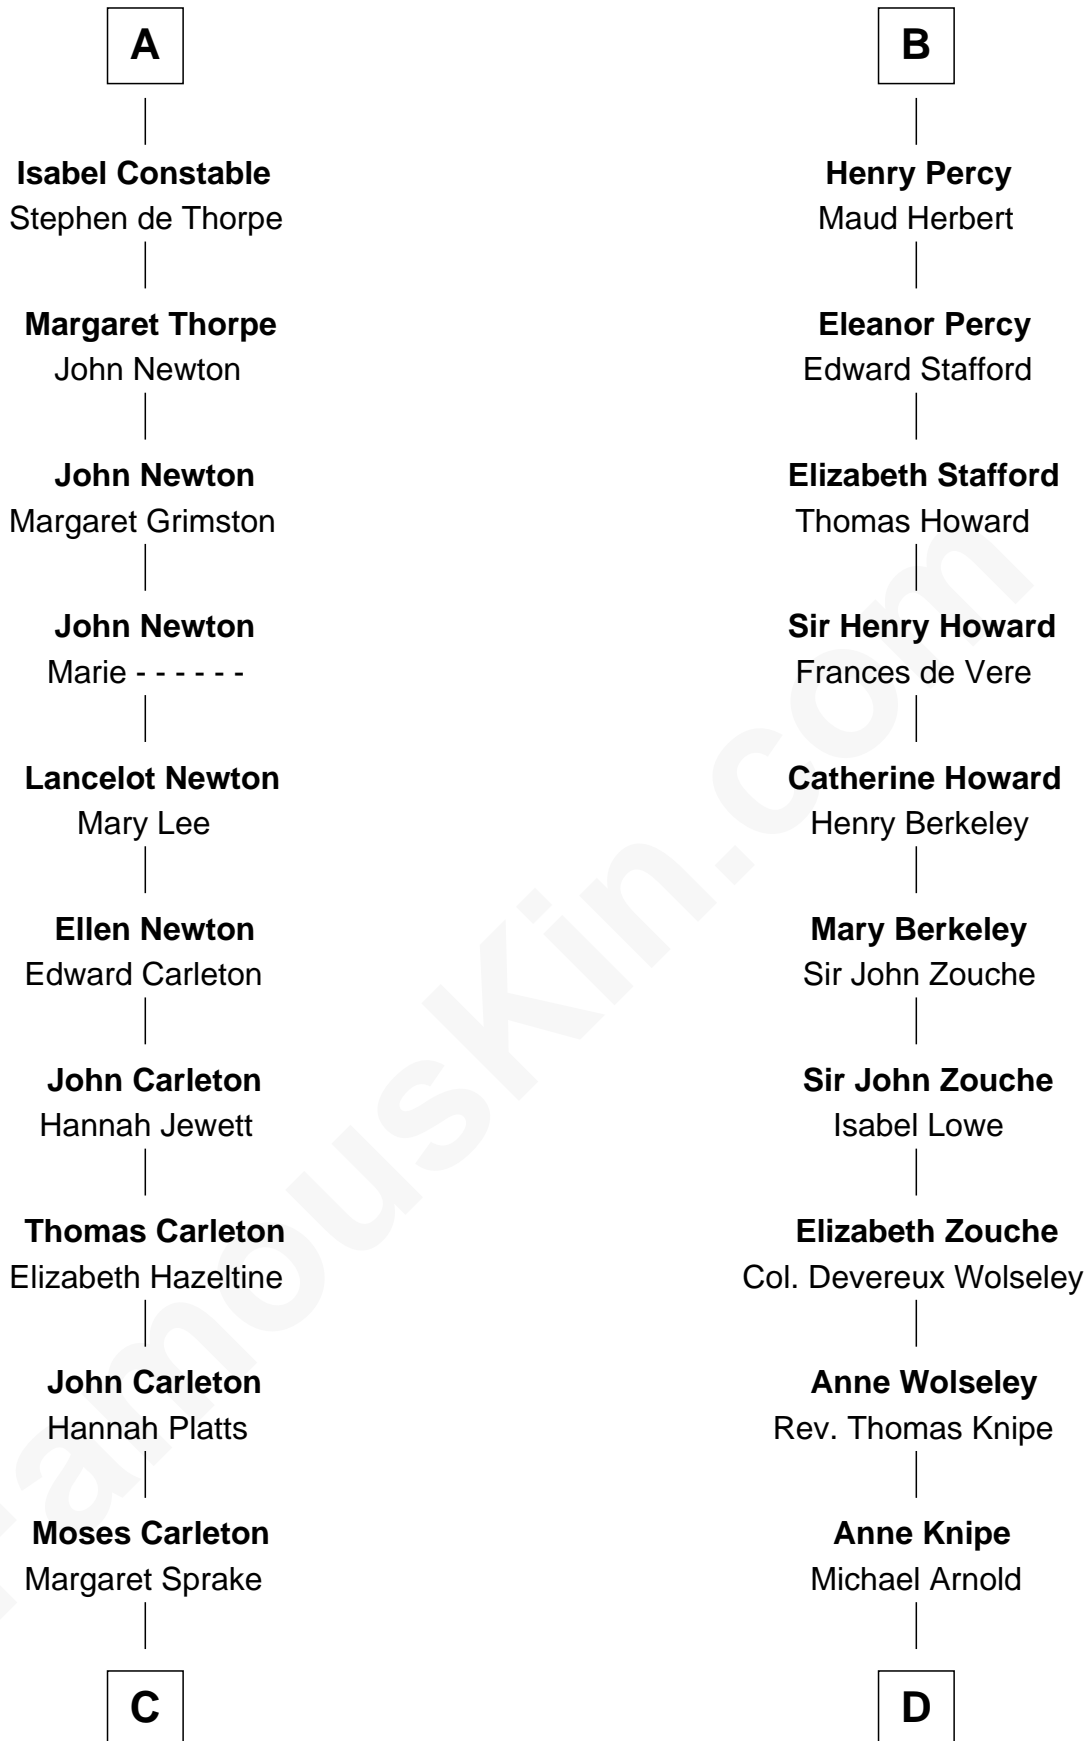

FamousKin.com

Relationship Chart of

Charles A. Pillsbury

Co-Founder of C.A. Pillsbury Co.

19th cousin 1 time removed of

Francis Scott Key

Author of "The Star Spangled Banner"

C

Henry Carleton

Polly Greeley

Margaret Sprague Carleton

George Alfred Pillsbury

Charles A. Pillsbury

Co-Founder of C.A. Pillsbury Co.

D

Alicia Arnold

John Ross

Ann Arnold Ross

Frances Key

John Ross Key

Anne Phebe Penn Dagworthy Charlton

Francis Scott Key

Author of "The Star Spangled Banner"

FamousKin.com