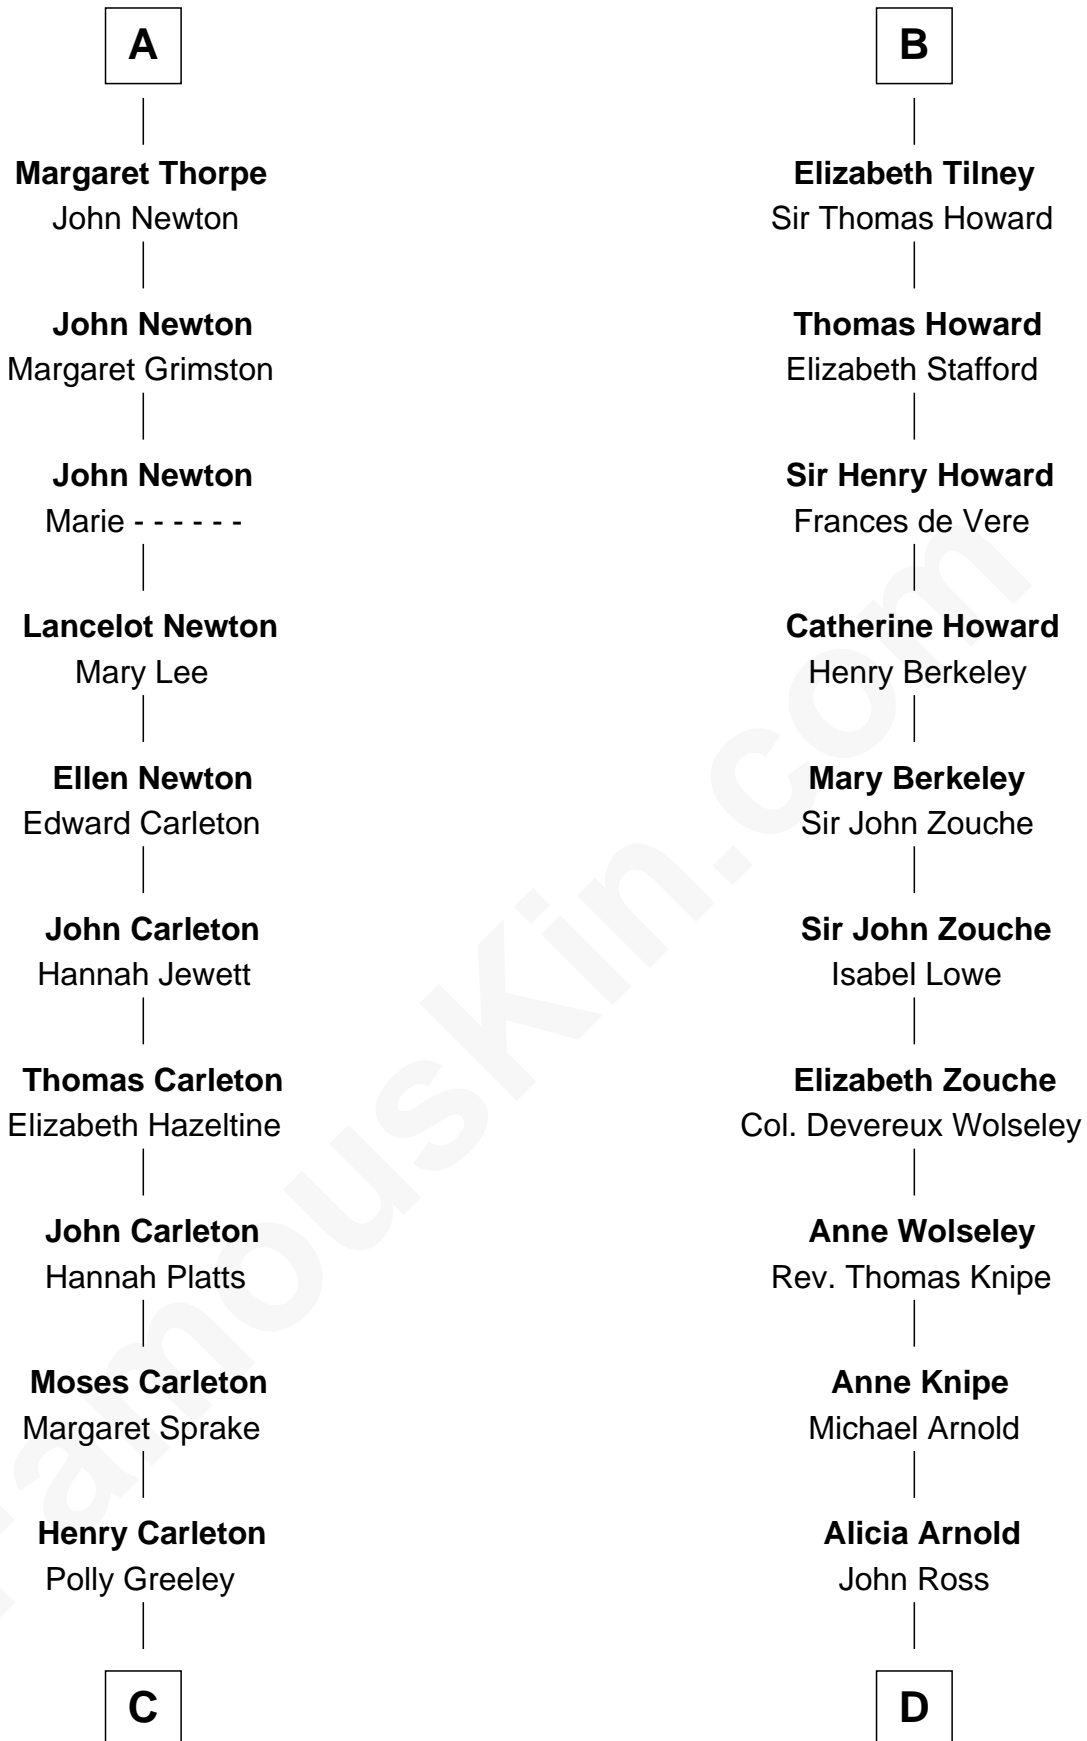

FamousKin.com

Relationship Chart of

Charles A. Pillsbury

Co-Founder of C.A. Pillsbury Co.

18th cousin 1 time removed of

Francis Scott Key

Author of "The Star Spangled Banner"

C

Margaret Sprague Carleton

George Alfred Pillsbury

Charles A. Pillsbury

Co-Founder of C.A. Pillsbury Co.

D

Ann Arnold Ross

Frances Key

John Ross Key

Anne Phebe Penn Dagworthy Charlton

Francis Scott Key

Author of "The Star Spangled Banner"

FamousKin.com