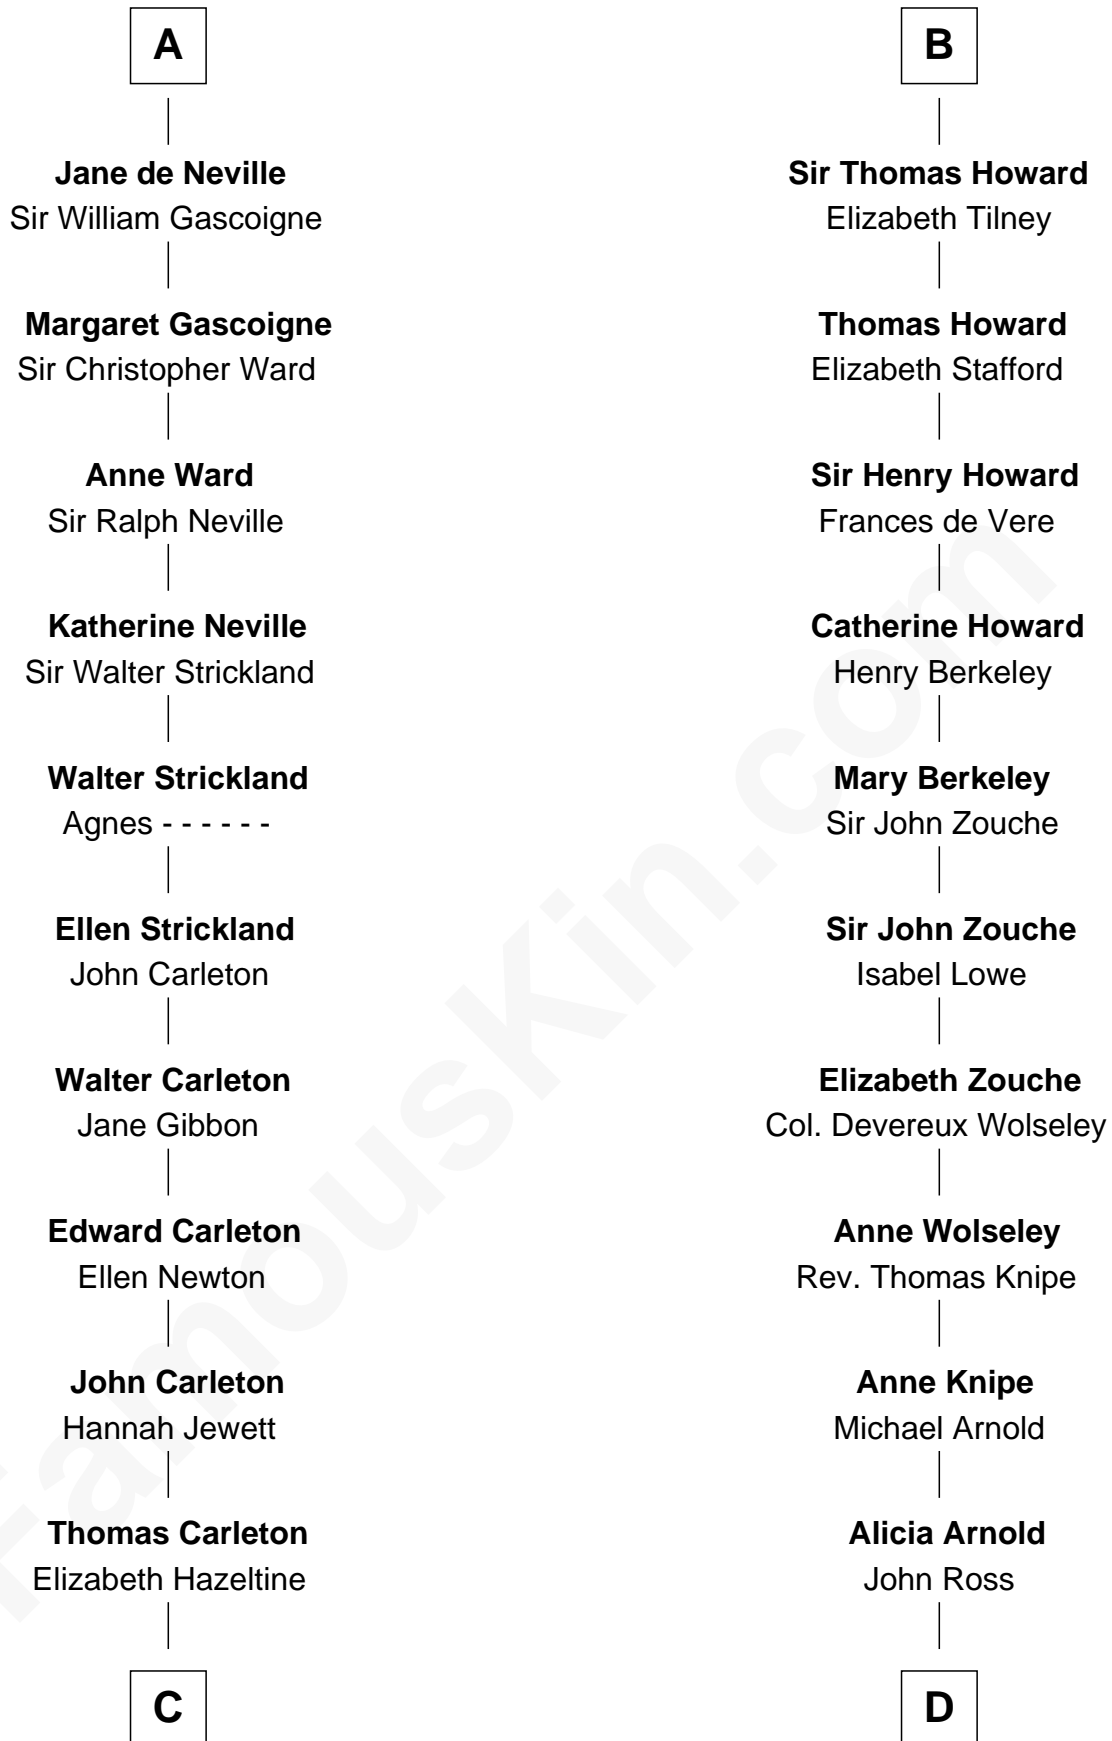

FamousKin.com

Relationship Chart of

Charles A. Pillsbury

Co-Founder of C.A. Pillsbury Co.

19th cousin 2 times removed of

Francis Scott Key

Author of "The Star Spangled Banner"

Sir Humphrey de Bohun

Elizabeth Fitzalan

Sir Thomas Mowbray

Margaret Mowbray

Sir Robert Howard

Sir John Howard

Katherine Moleyns

B

C