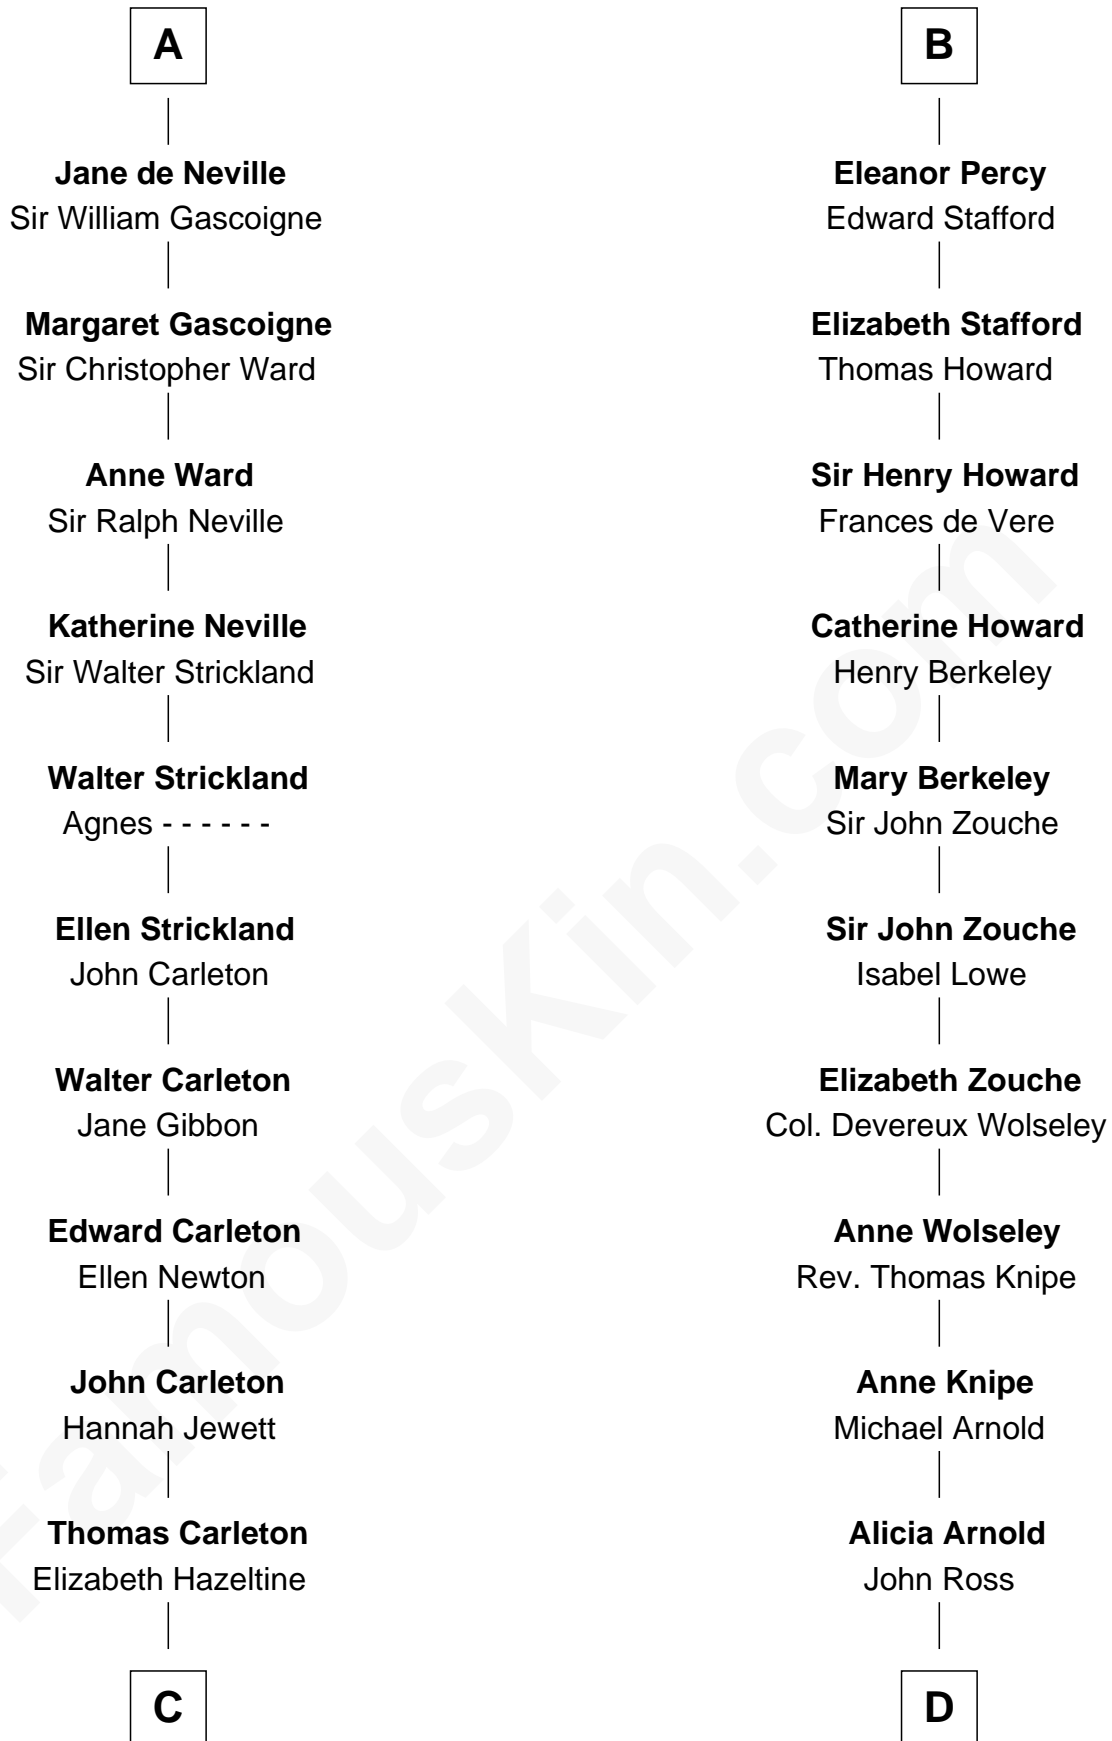

FamousKin.com

Relationship Chart of

Charles A. Pillsbury

Co-Founder of C.A. Pillsbury Co.

19th cousin 2 times removed of

Francis Scott Key

Author of "The Star Spangled Banner"

Sir William de Ferrers

Eleanor Berkeley

Sir Richard Poynings

Eleanor Poynings

Sir Henry Percy

Henry Percy

Maud Herbert

B

C