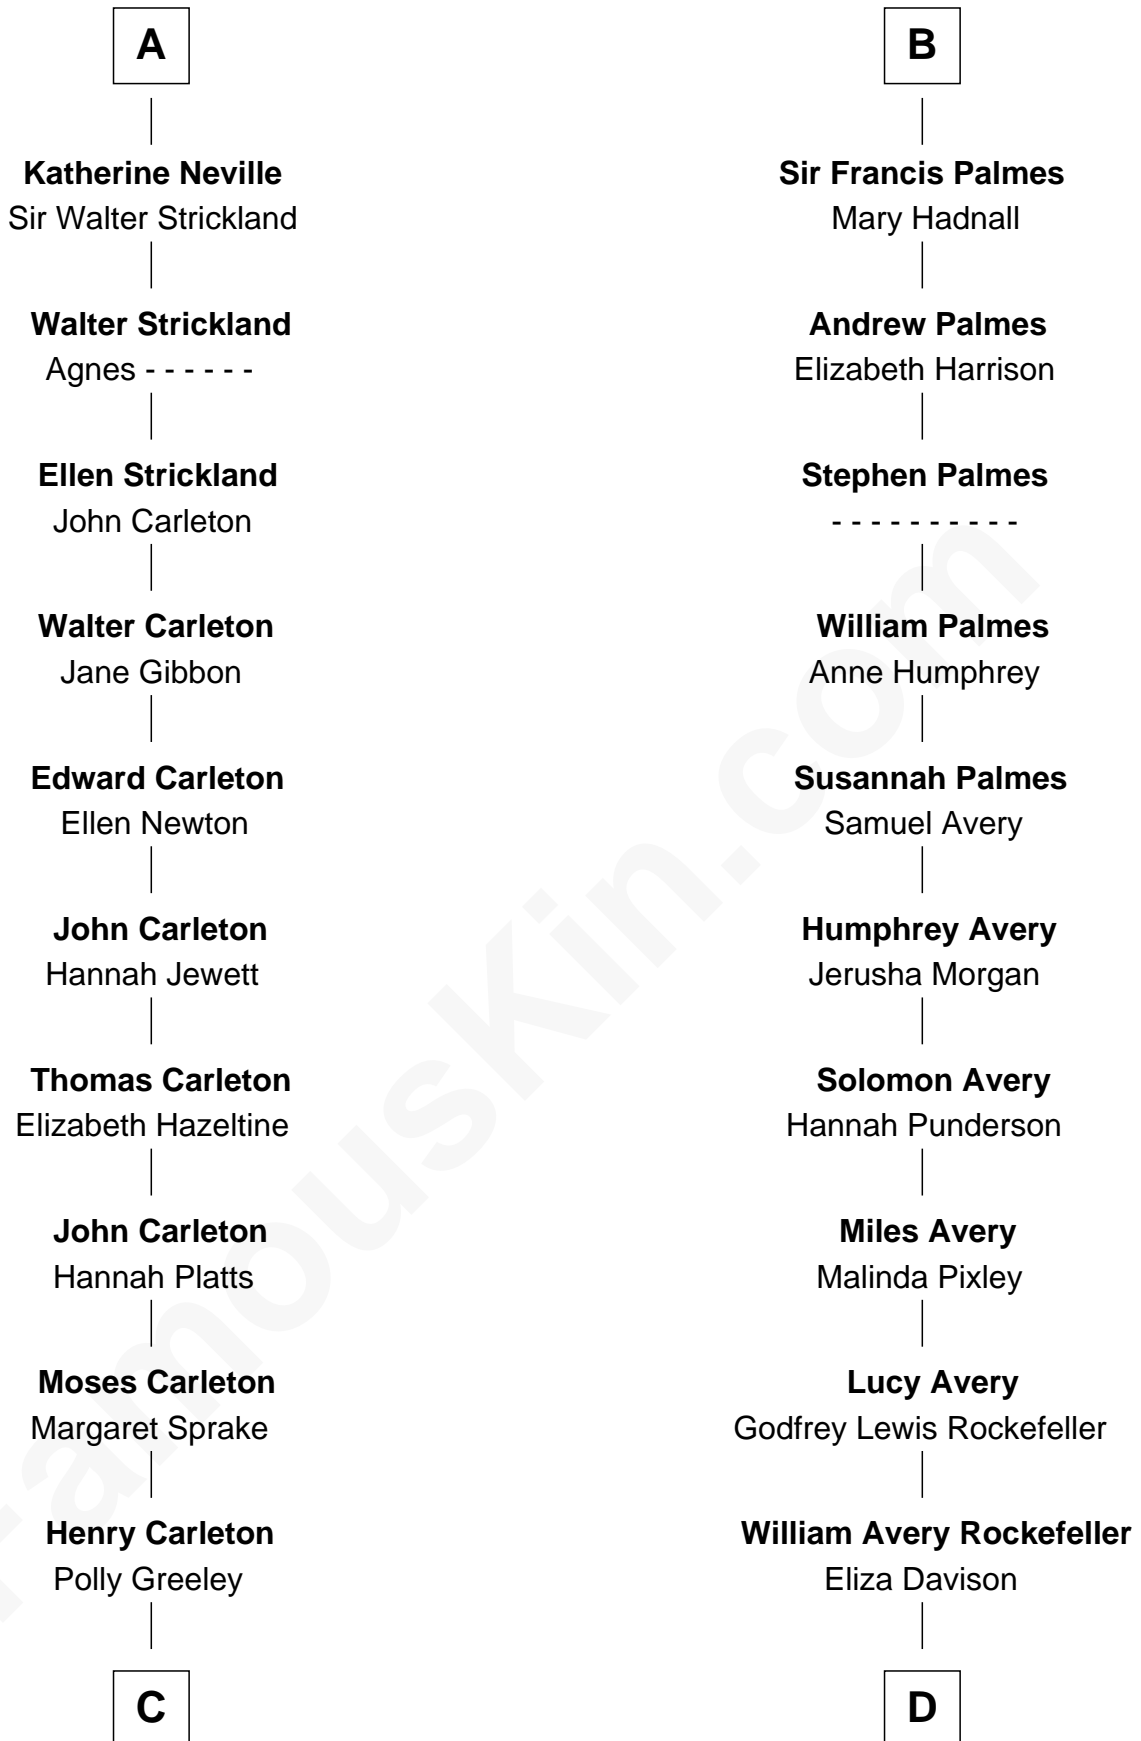

FamousKin.com

Relationship Chart of

Charles A. Pillsbury

Co-Founder of C.A. Pillsbury Co.

18th cousin 1 time removed of

Nelson Rockefeller

41st U.S. Vice-President

Sir Thomas de Beauchamp

Sir William Beauchamp

Joan Fitzalan

Joan Beauchamp

James Butler

Elizabeth Butler

John Talbot

Ann Talbot

Sir Henry Vernon

Elizabeth Vernon

Sir Robert Corbet

Sir Roger Corbet

Anne Windsor

Margaret Corbet

Sir Francis Palmes

B

C

Margaret Sprague Carleton

George Alfred Pillsbury

Charles A. Pillsbury

Co-Founder of C.A. Pillsbury Co.

D

John Davison Rockefeller

Laura Celestia Spelman

John Davison Rockefeller