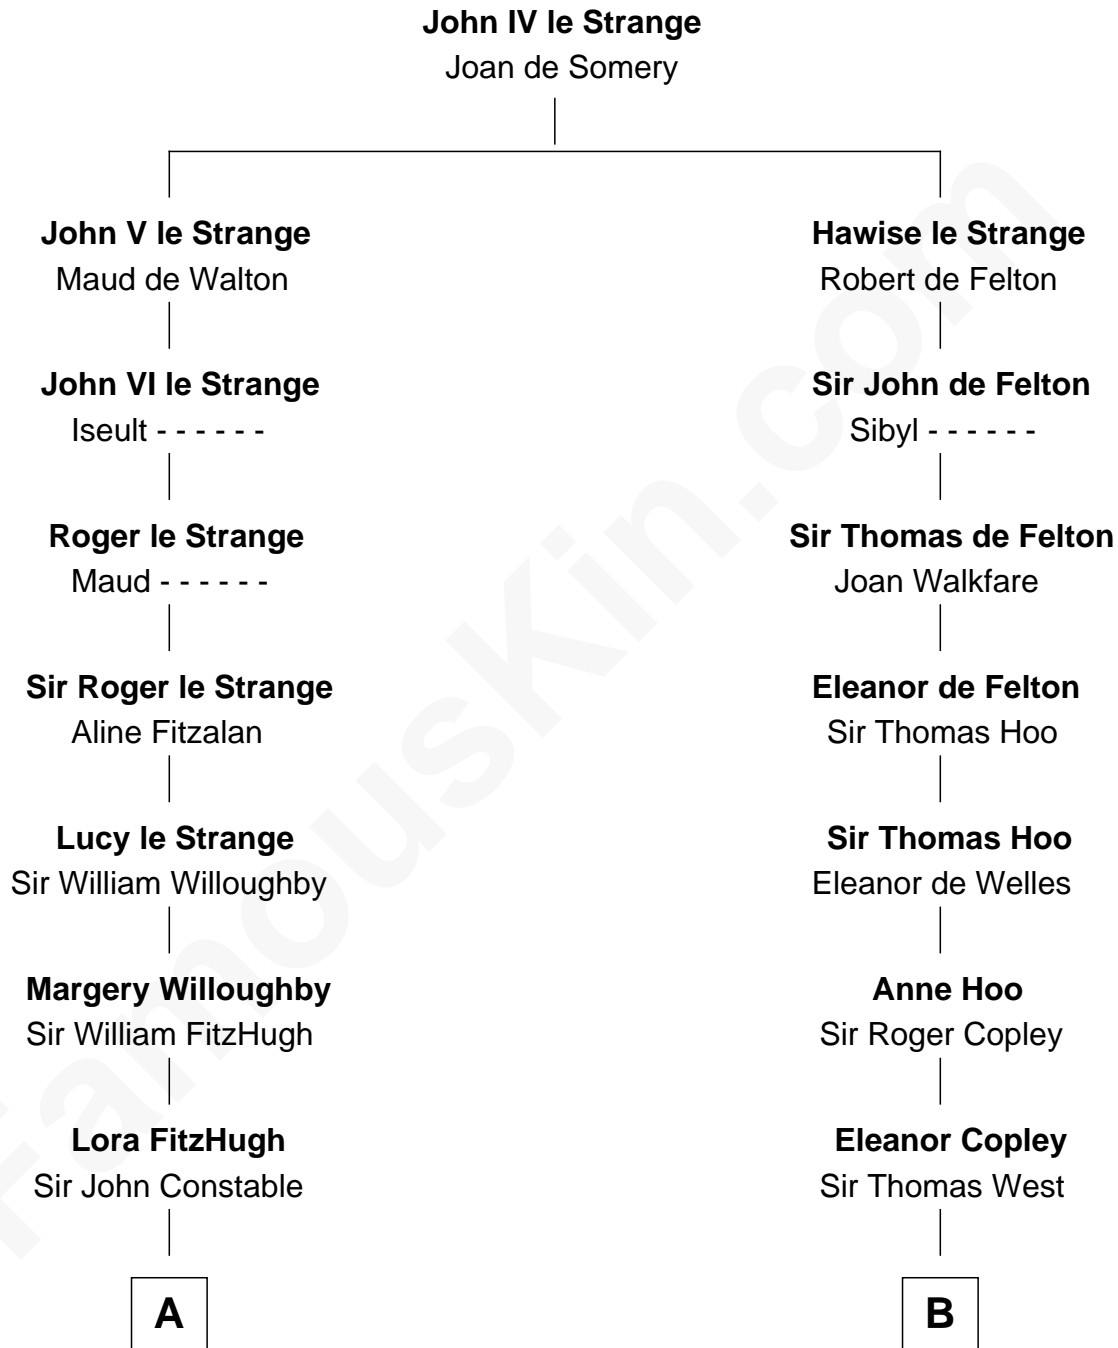

FamousKin.com Relationship Chart of

Charles A. Pillsbury

Co-Founder of C.A. Pillsbury Co.

19th cousin 2 times removed of

Nelson Rockefeller

41st U.S. Vice-President

C

Henry Carleton

Polly Greeley

Margaret Sprague Carleton

George Alfred Pillsbury

Charles A. Pillsbury

Co-Founder of C.A. Pillsbury Co.

D

Lucy Avery

Godfrey Lewis Rockefeller

William Avery Rockefeller

Eliza Davison

John Davison Rockefeller

Laura Celestia Spelman

John Davison Rockefeller

Abby Greene Aldrich

Nelson Rockefeller

41st U.S. Vice-President