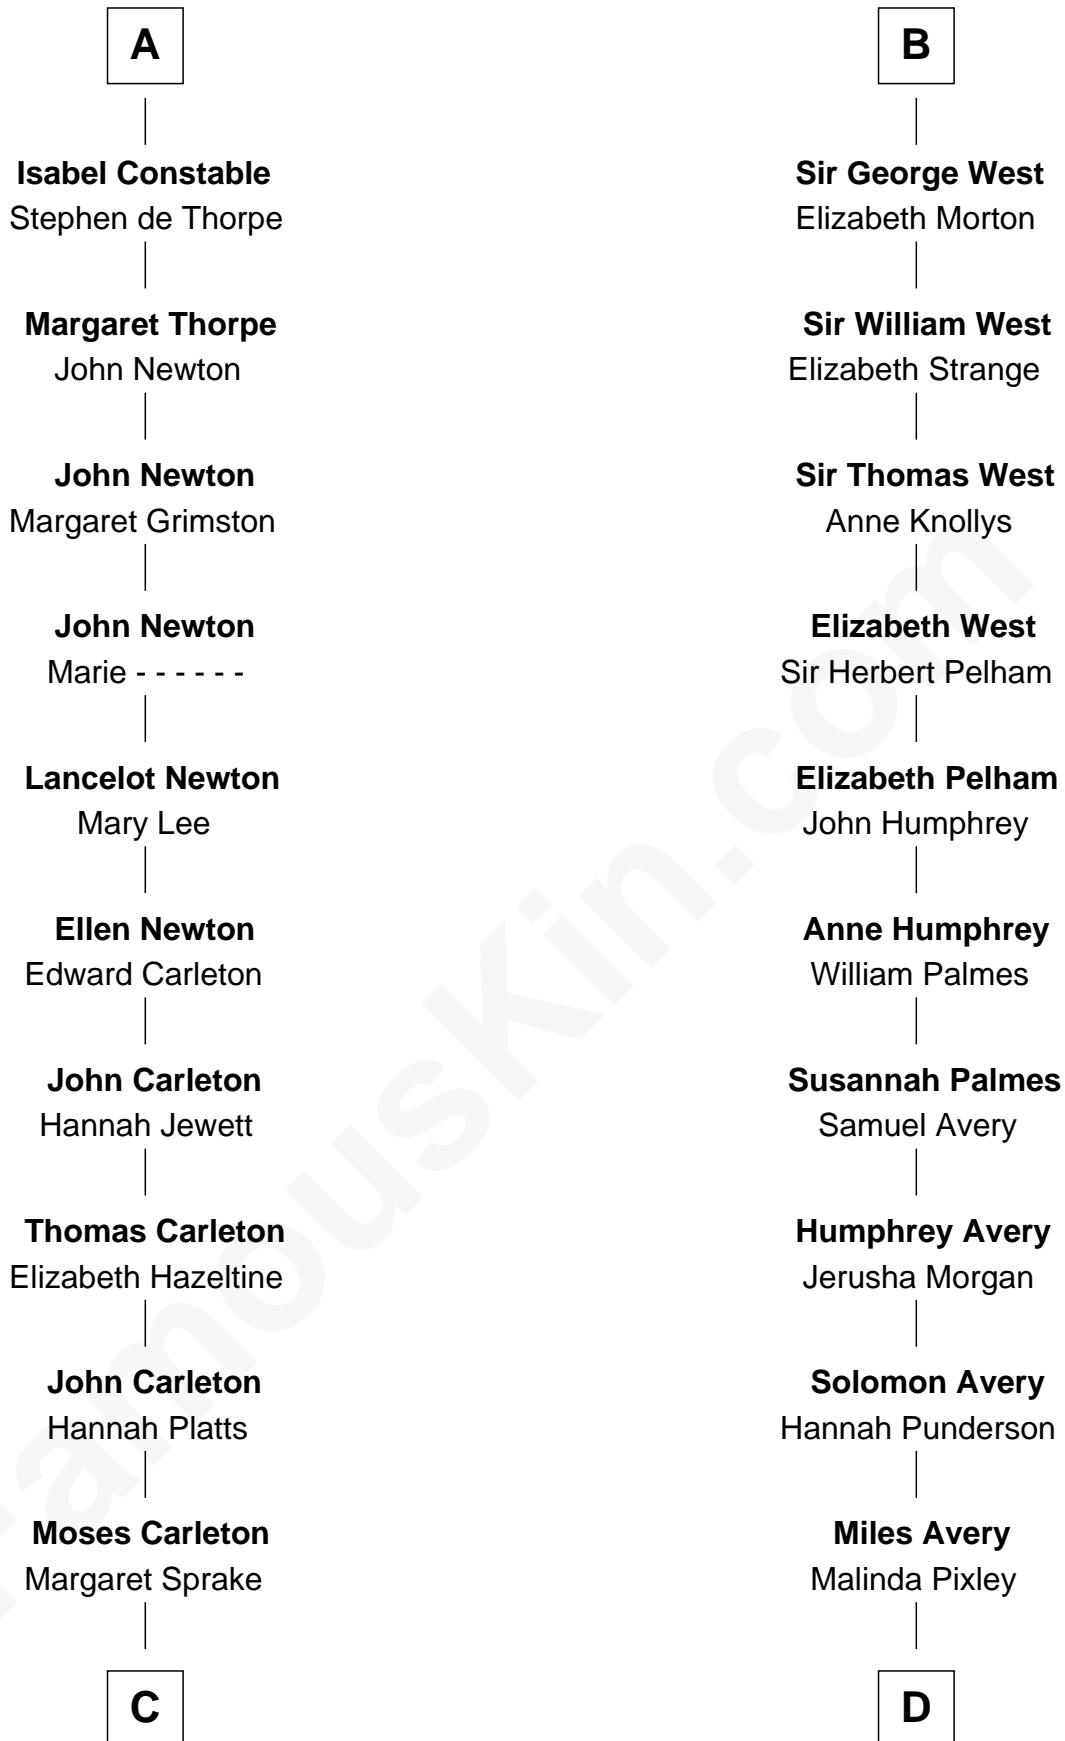

FamousKin.com Relationship Chart of

Charles A. Pillsbury

Co-Founder of C.A. Pillsbury Co.

19th cousin 2 times removed of

Nelson Rockefeller

41st U.S. Vice-President

C

Henry Carleton

Polly Greeley

Margaret Sprague Carleton

George Alfred Pillsbury

Charles A. Pillsbury

Co-Founder of C.A. Pillsbury Co.

D

Lucy Avery

Godfrey Lewis Rockefeller

William Avery Rockefeller

Eliza Davison

John Davison Rockefeller

Laura Celestia Spelman

John Davison Rockefeller

Abby Greene Aldrich

Nelson Rockefeller

41st U.S. Vice-President