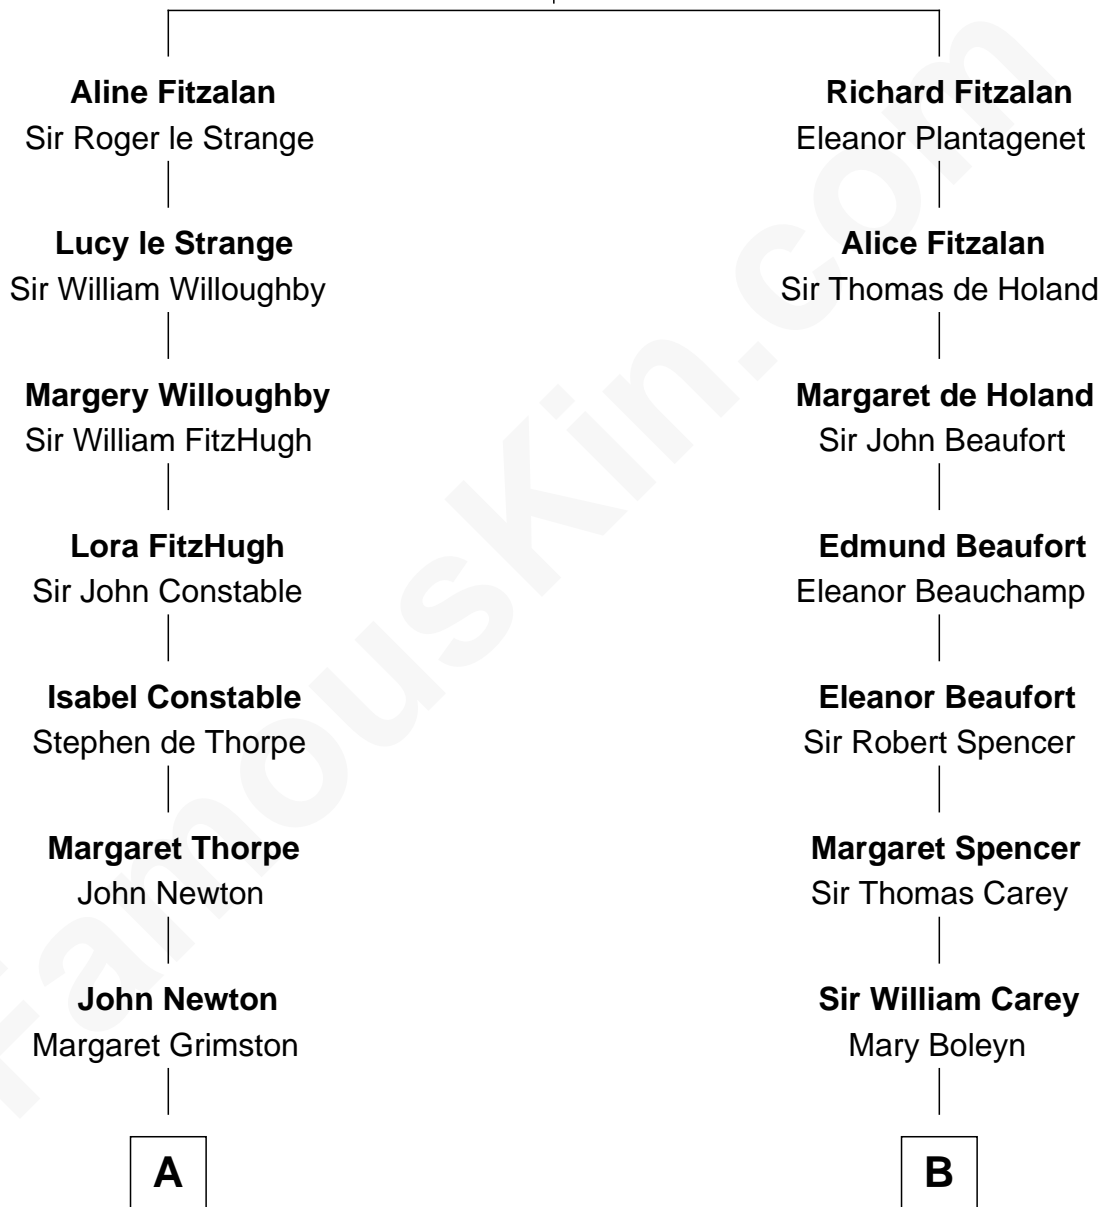

FamousKin.com

Relationship Chart of

Charles A. Pillsbury

Co-Founder of C.A. Pillsbury Co.

16th cousin 4 times removed of

Nelson Rockefeller

41st U.S. Vice-President

Edmund Fitzalan

Alice de Warenne

C

|
William Avery Rockefeller

Eliza Davison

|
John Davison Rockefeller

Laura Celestia Spelman

|
John Davison Rockefeller

Abby Greene Aldrich

|
Nelson Rockefeller

41st U.S. Vice-President

FamousKin.com