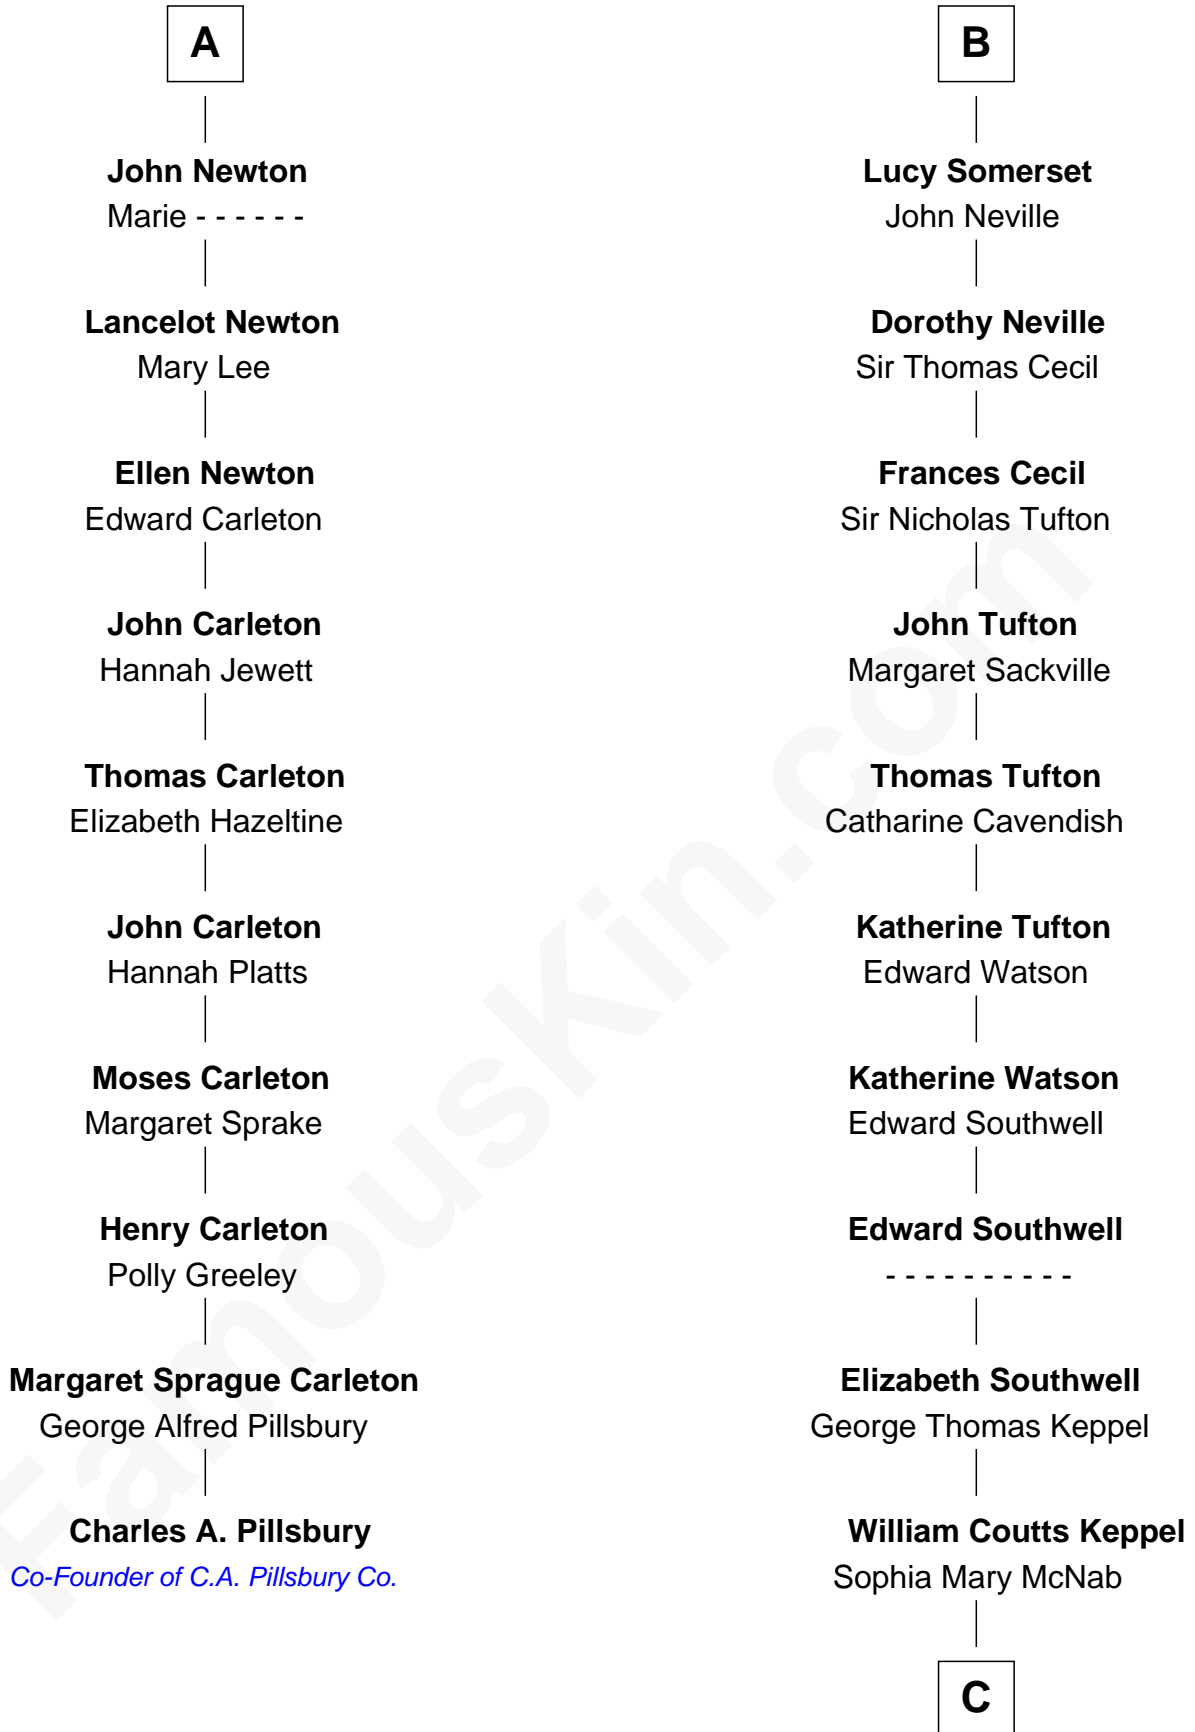

FamousKin.com Relationship Chart of

Charles A. Pillsbury

Co-Founder of C.A. Pillsbury Co.

16th cousin 4 times removed of

Camilla Parker Bowles

Queen Consort of the United Kingdom

Edmund Fitzalan

Alice de Warenne

C

George Keppel

Alice Frederica Edmonstone

Sonia Rosemary Keppel

Roland Calvert Cubitt

Rosalind Maud Cubitt

Bruce Middleton Hope Shand

Camilla Parker Bowles