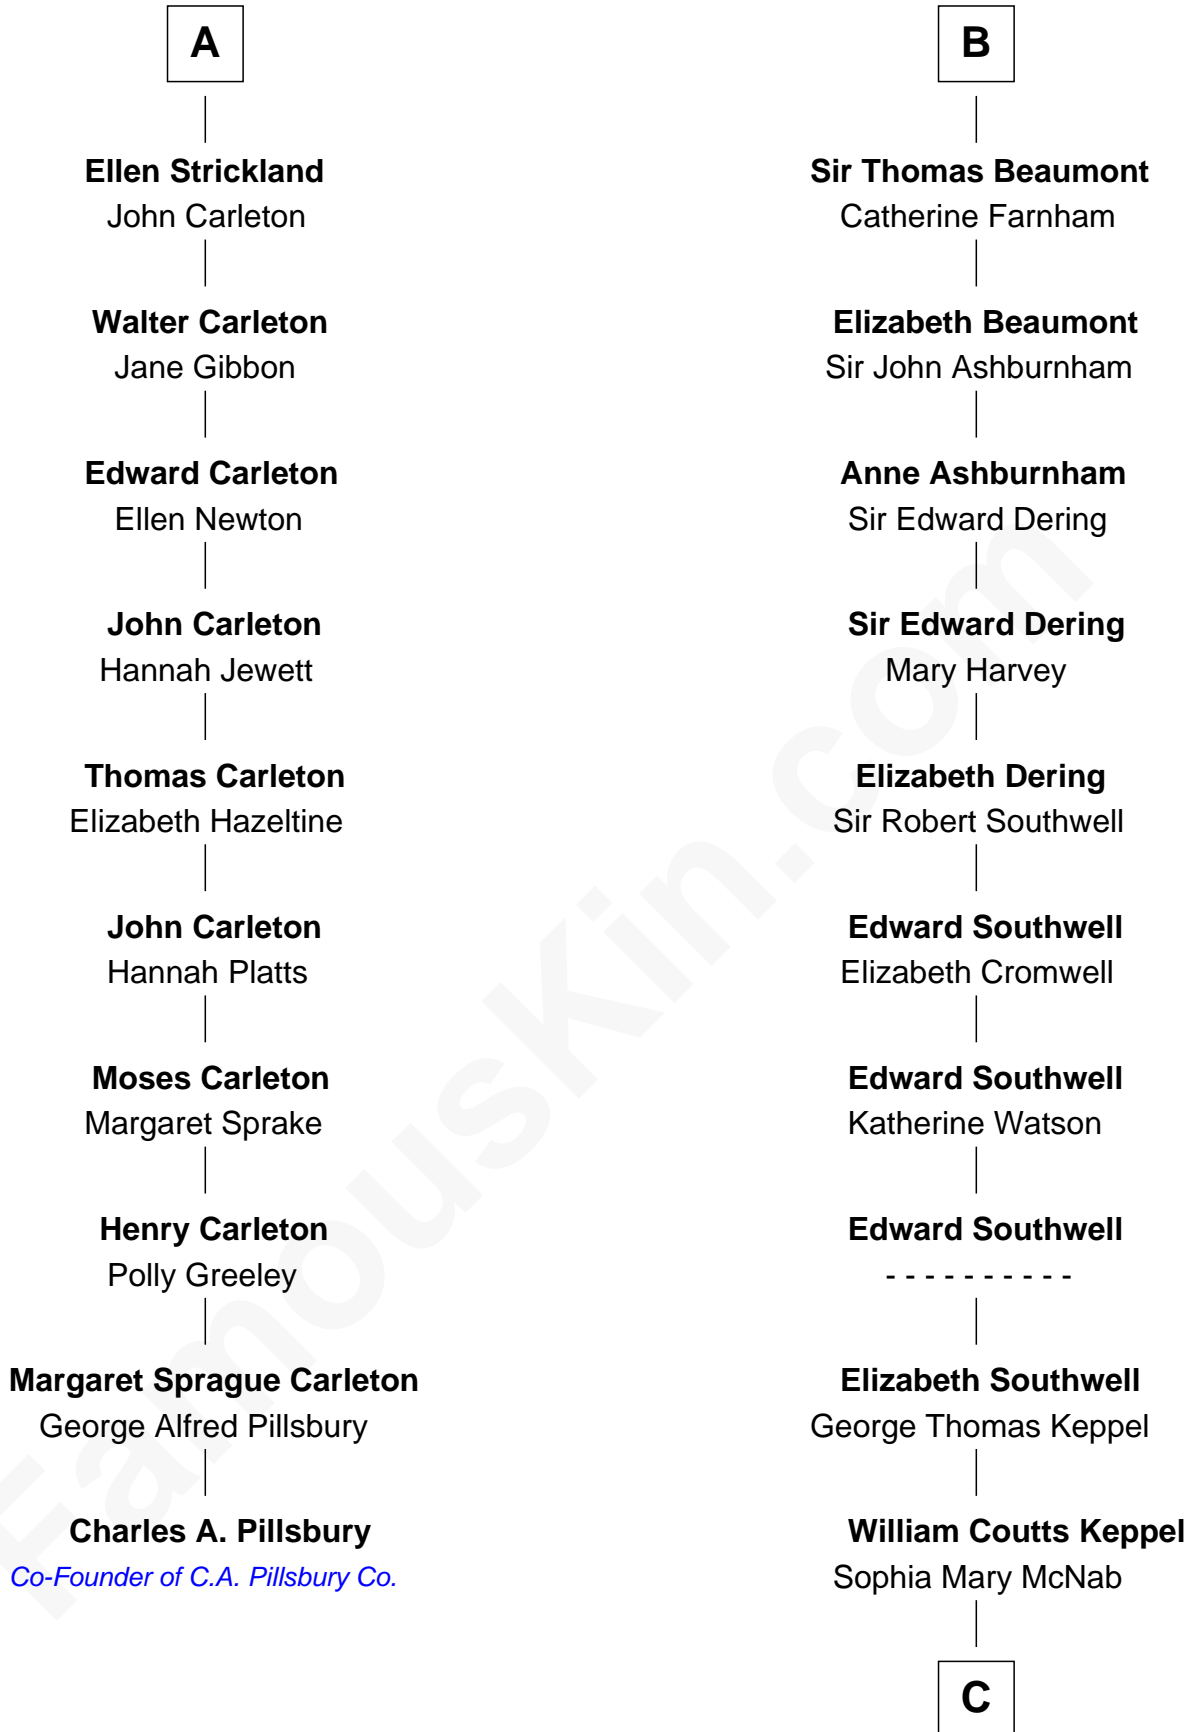

# FamousKin.com Relationship Chart of

**Charles A. Pillsbury**

*Co-Founder of C.A. Pillsbury Co.*

**16th cousin 4 times removed of**

**Camilla Parker Bowles**

*Queen Consort of the United Kingdom*

**Sir Robert de Ferrers**

Joan Beaufort

C

**George Keppel**

Alice Frederica Edmonstone

**Sonia Rosemary Keppel**

Roland Calvert Cubitt

**Rosalind Maud Cubitt**

Bruce Middleton Hope Shand