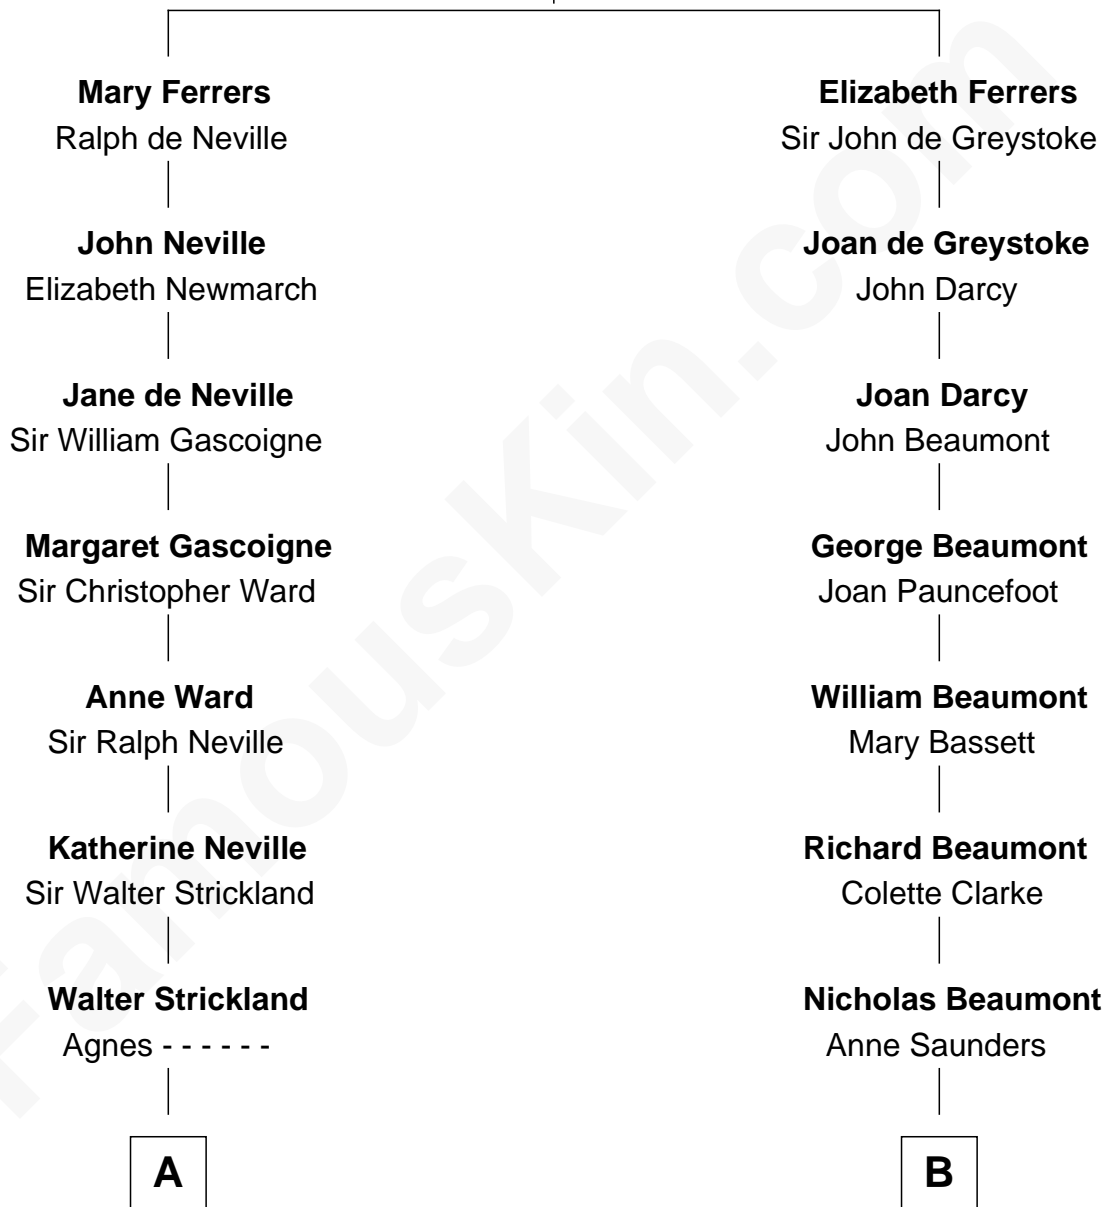

# FamousKin.com Relationship Chart of

**Charles A. Pillsbury**

*Co-Founder of C.A. Pillsbury Co.*

**16th cousin 4 times removed of**

**Camilla Parker Bowles**

*Queen Consort of the United Kingdom*

**Sir Robert de Ferrers**

Joan Beaufort

C

**George Keppel**

Alice Frederica Edmonstone

**Sonia Rosemary Keppel**

Roland Calvert Cubitt

**Rosalind Maud Cubitt**

Bruce Middleton Hope Shand