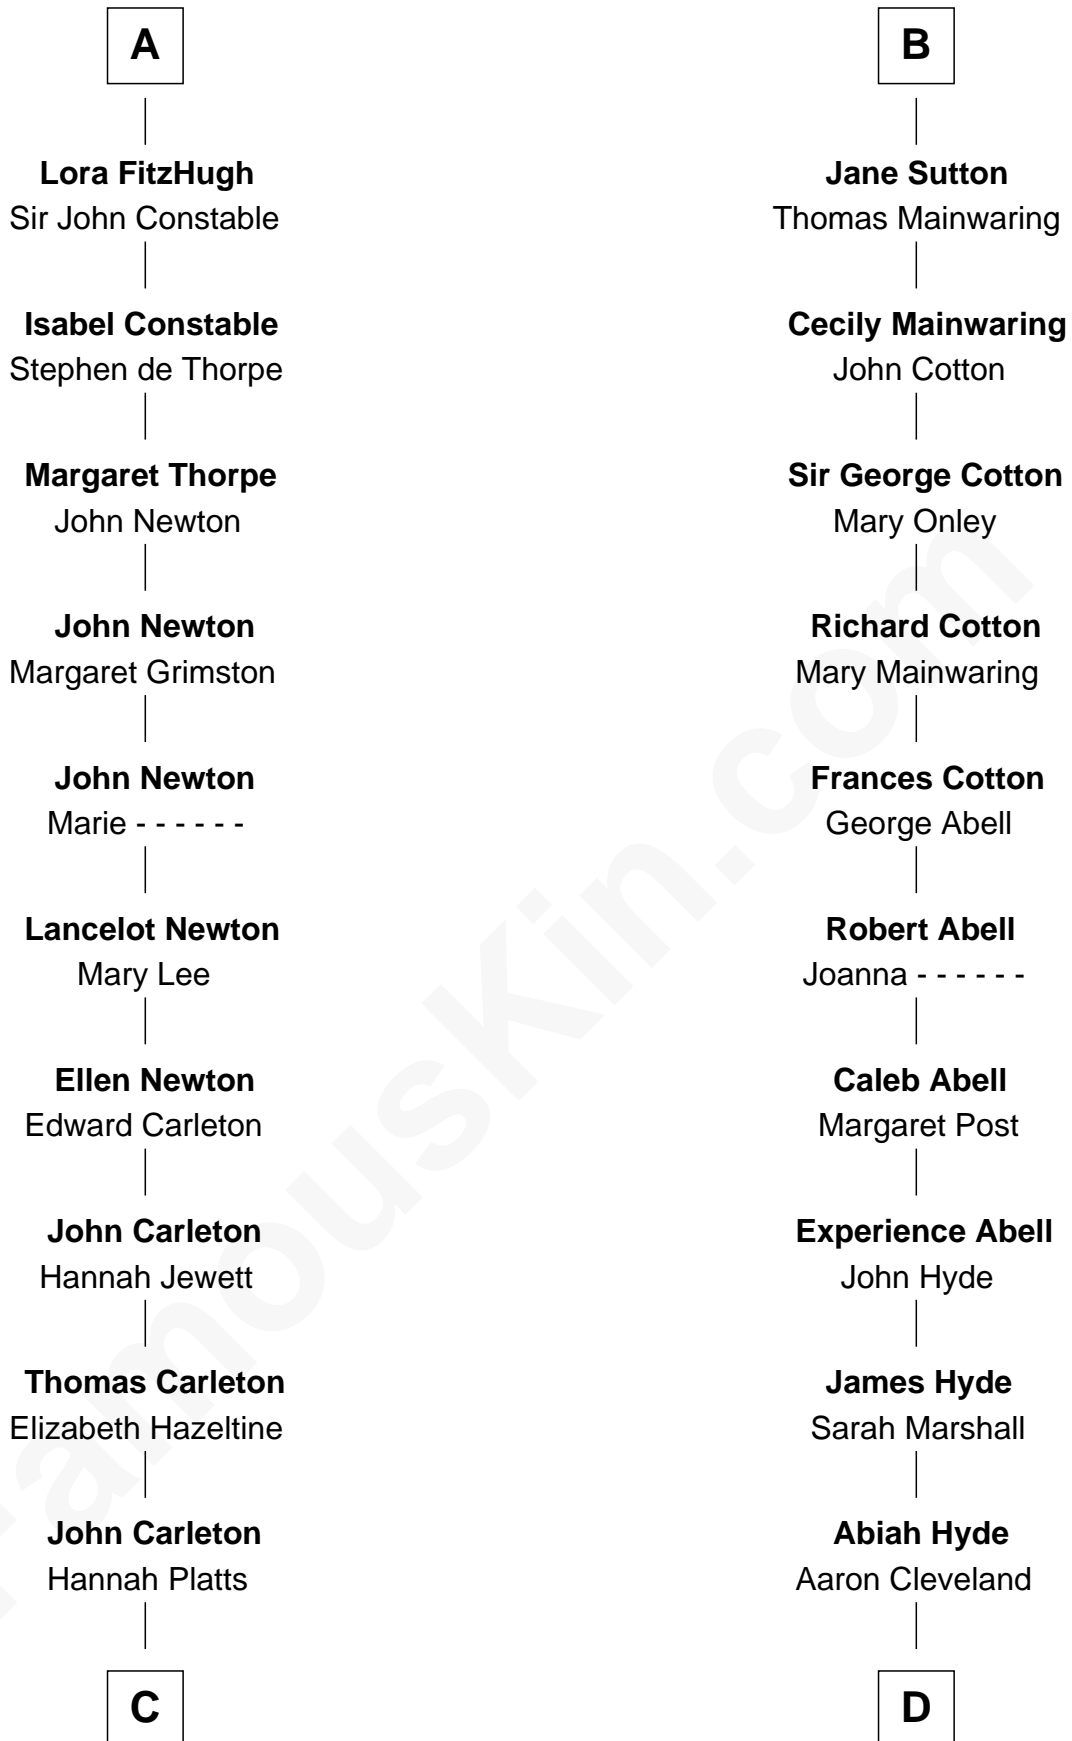

# FamousKin.com Relationship Chart of

**Charles A. Pillsbury**

*Co-Founder of C.A. Pillsbury Co.*

19th cousin 1 time removed of

**Grover Cleveland**

*22nd and 24th U.S. President*

## Sir Roger de Somery

FamousKin.com