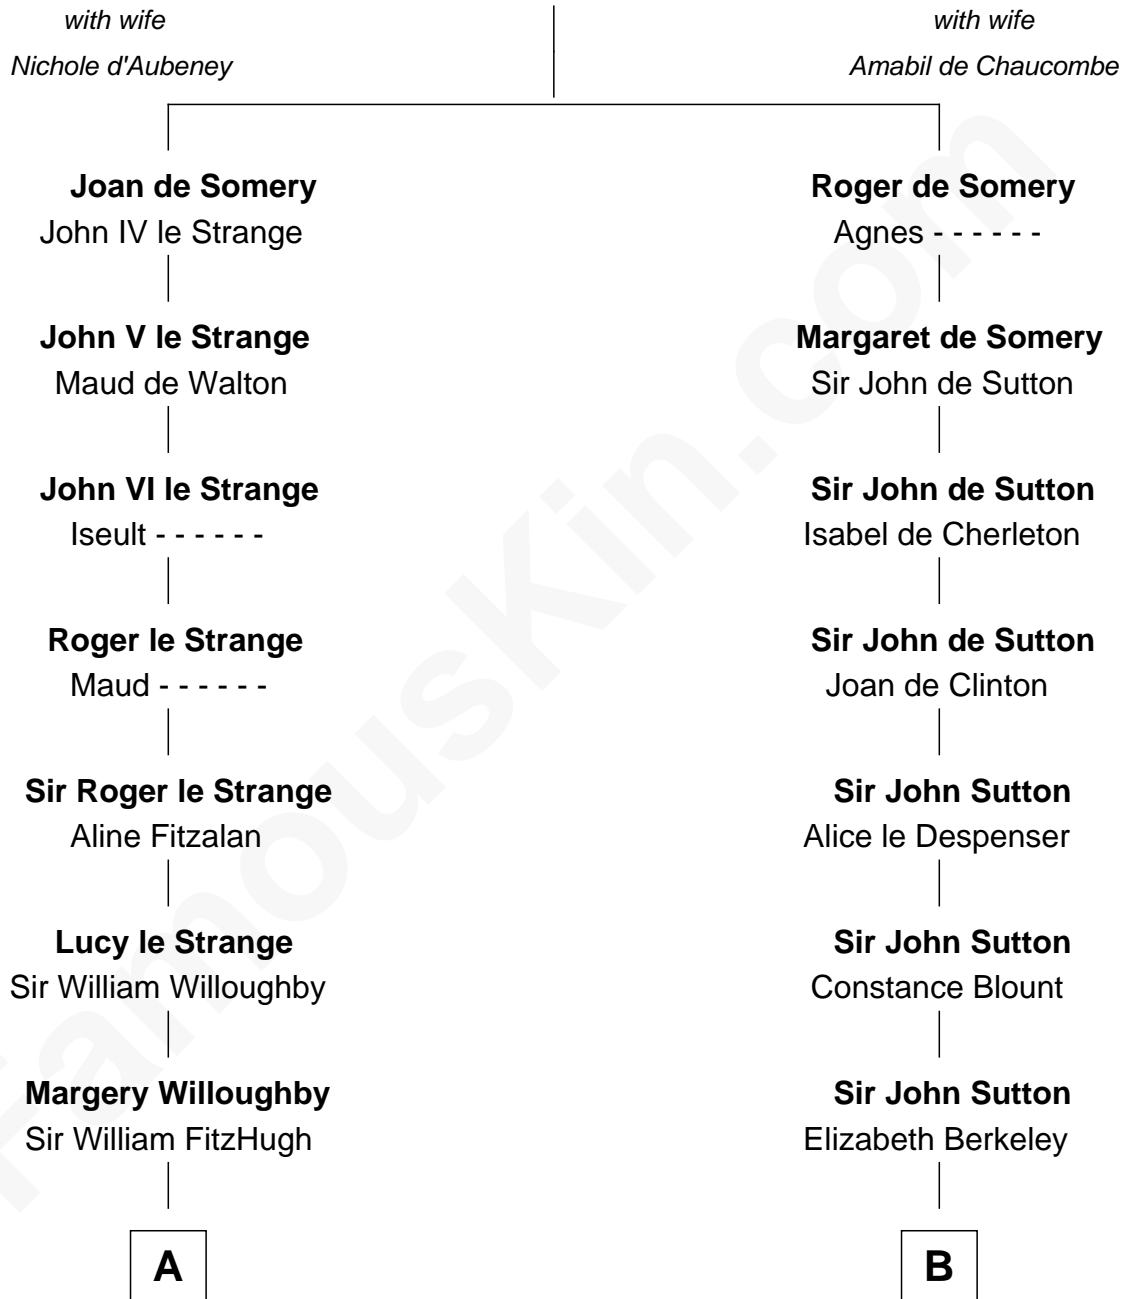

# FamousKin.com Relationship Chart of

**Charles A. Pillsbury**

*Co-Founder of C.A. Pillsbury Co.*

19th cousin 1 time removed of

**Grover Cleveland**

*22nd and 24th U.S. President*

## Sir Roger de Somery

FamousKin.com