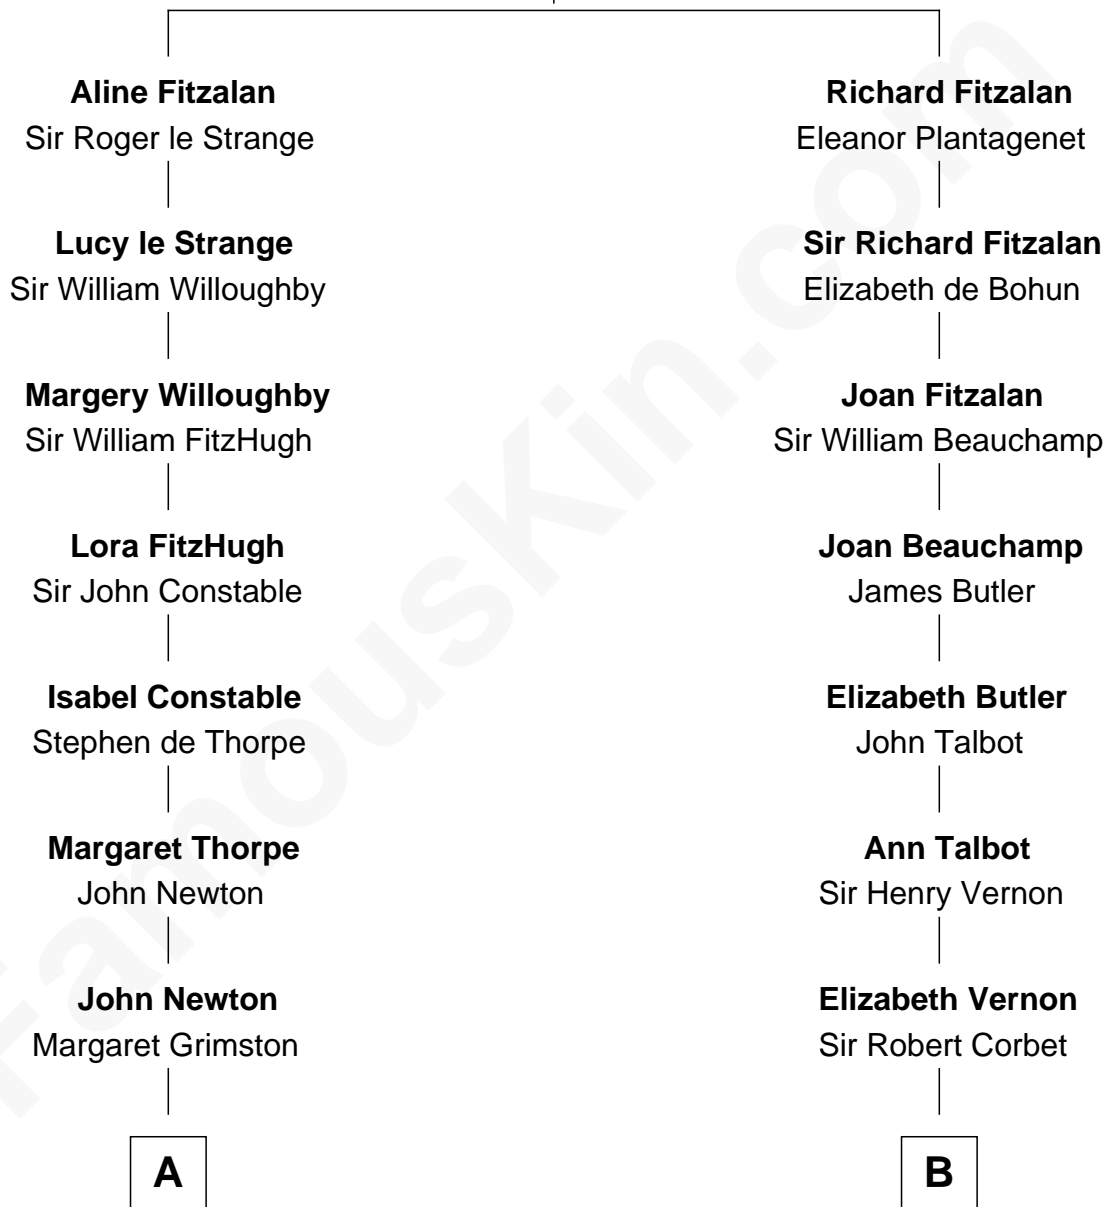

FamousKin.com

Relationship Chart of

Charles A. Pillsbury

Co-Founder of C.A. Pillsbury Co.

16th cousin 2 times removed of

Grover Cleveland

22nd and 24th U.S. President

Edmund Fitzalan

Alice de Warenne

C

Rev. Richard Falley Cleveland

Ann Neal

Grover Cleveland

22nd and 24th U.S. President

FamousKin.com