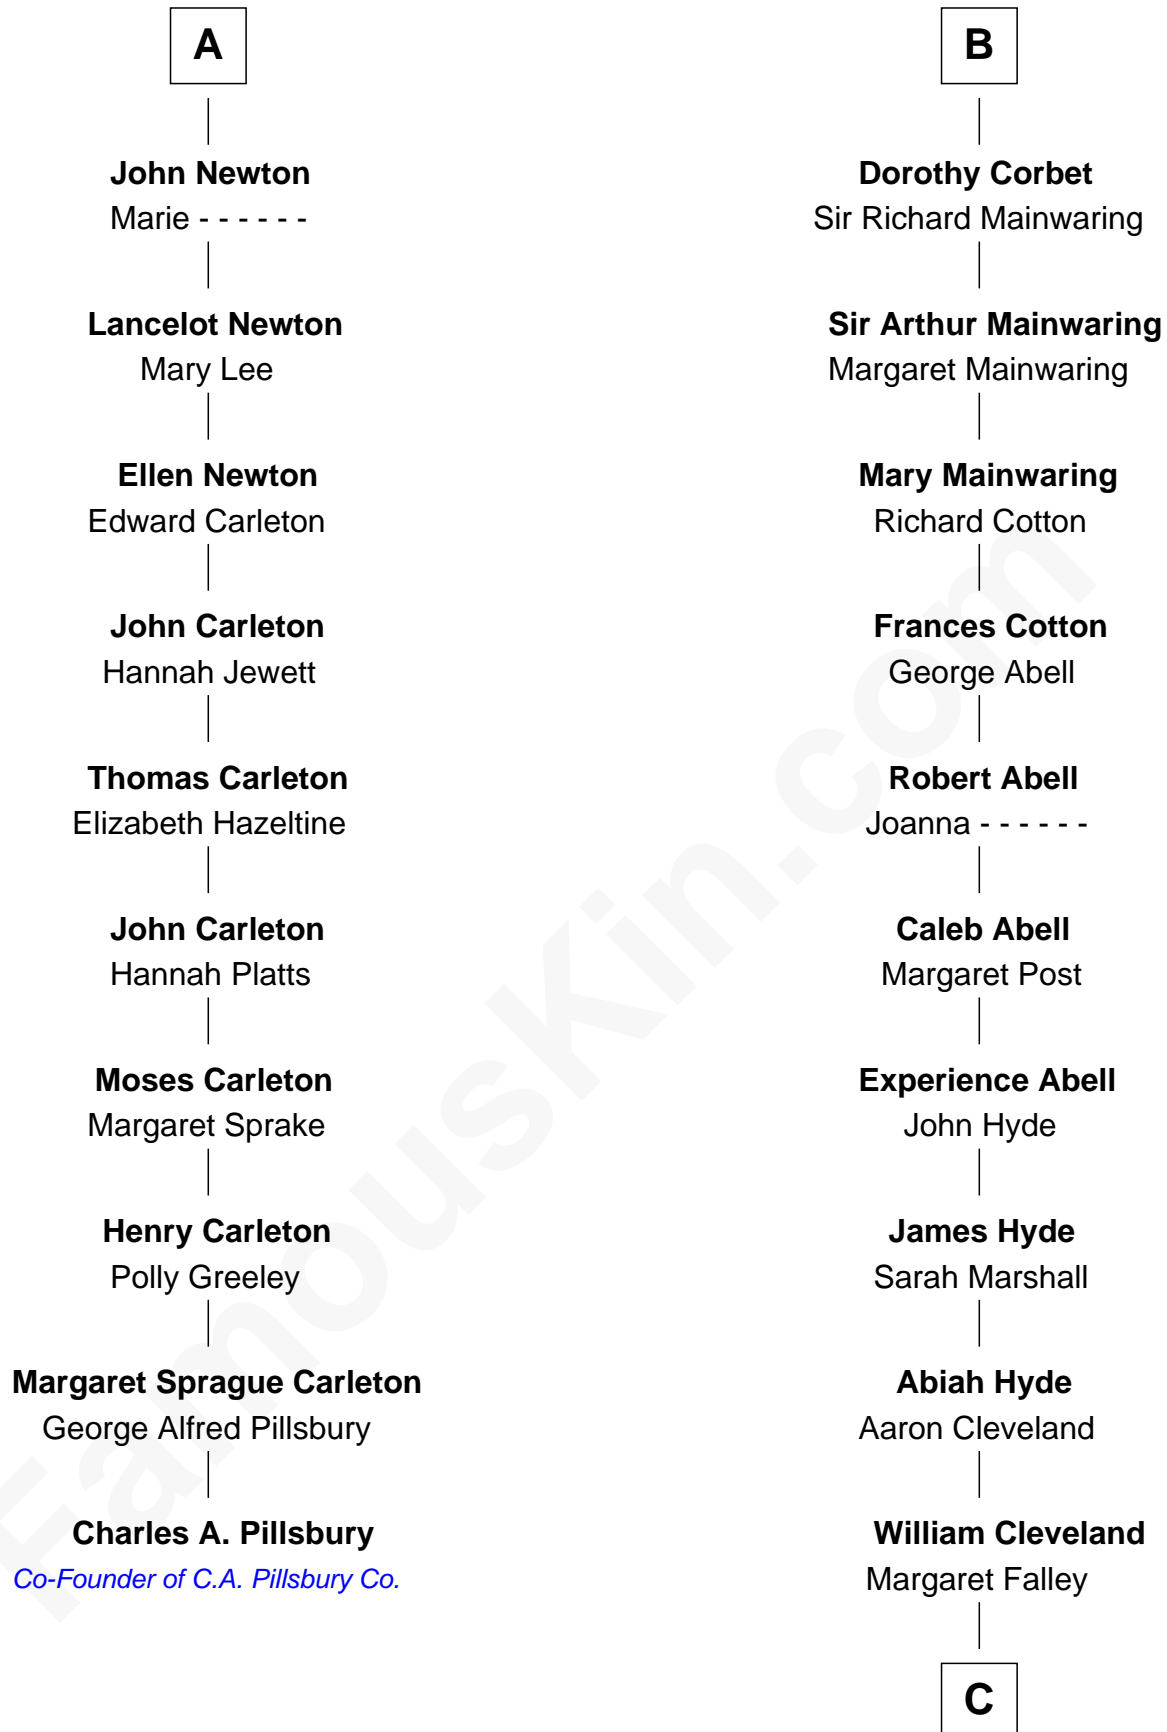

FamousKin.com

Relationship Chart of

Charles A. Pillsbury

Co-Founder of C.A. Pillsbury Co.

16th cousin 2 times removed of

Grover Cleveland

22nd and 24th U.S. President

Edmund Fitzalan

Alice de Warenne

C

Rev. Richard Falley Cleveland

Ann Neal

Grover Cleveland

22nd and 24th U.S. President

FamousKin.com