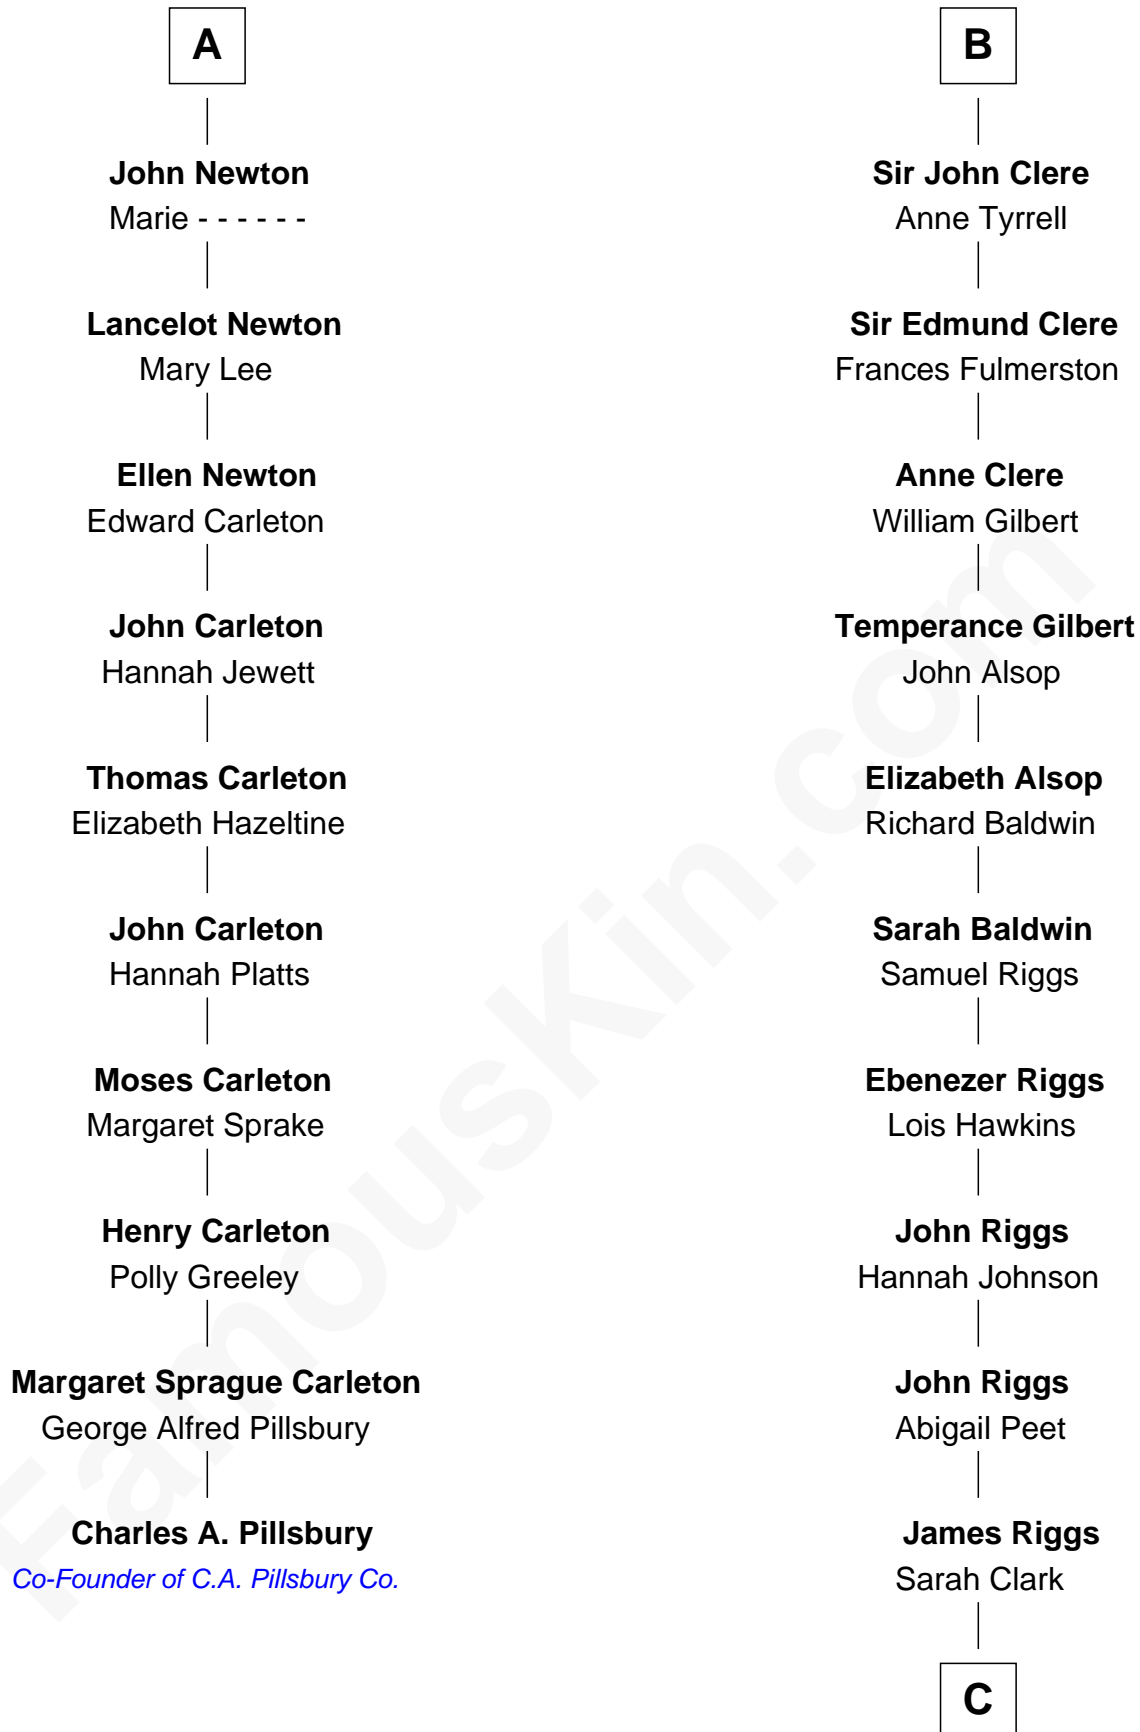

## Relationship Chart of

### Charles A. Pillsbury

Co-Founder of C.A. Pillsbury Co.

16th cousin 5 times removed of

### Mamie (Doud) Eisenhower

First Lady of President Dwight Eisenhower

**C**

**George Riggs**

Phebe Caniff

**Maria Riggs**

Eli Doud

**Royal Houghton Doud**

Mary Cornelia Sheldon

**John Sheldon Doud**

Elivera Mathilda Carlson

**Mamie (Doud) Eisenhower**

*First Lady of Dwight Eisenhower*