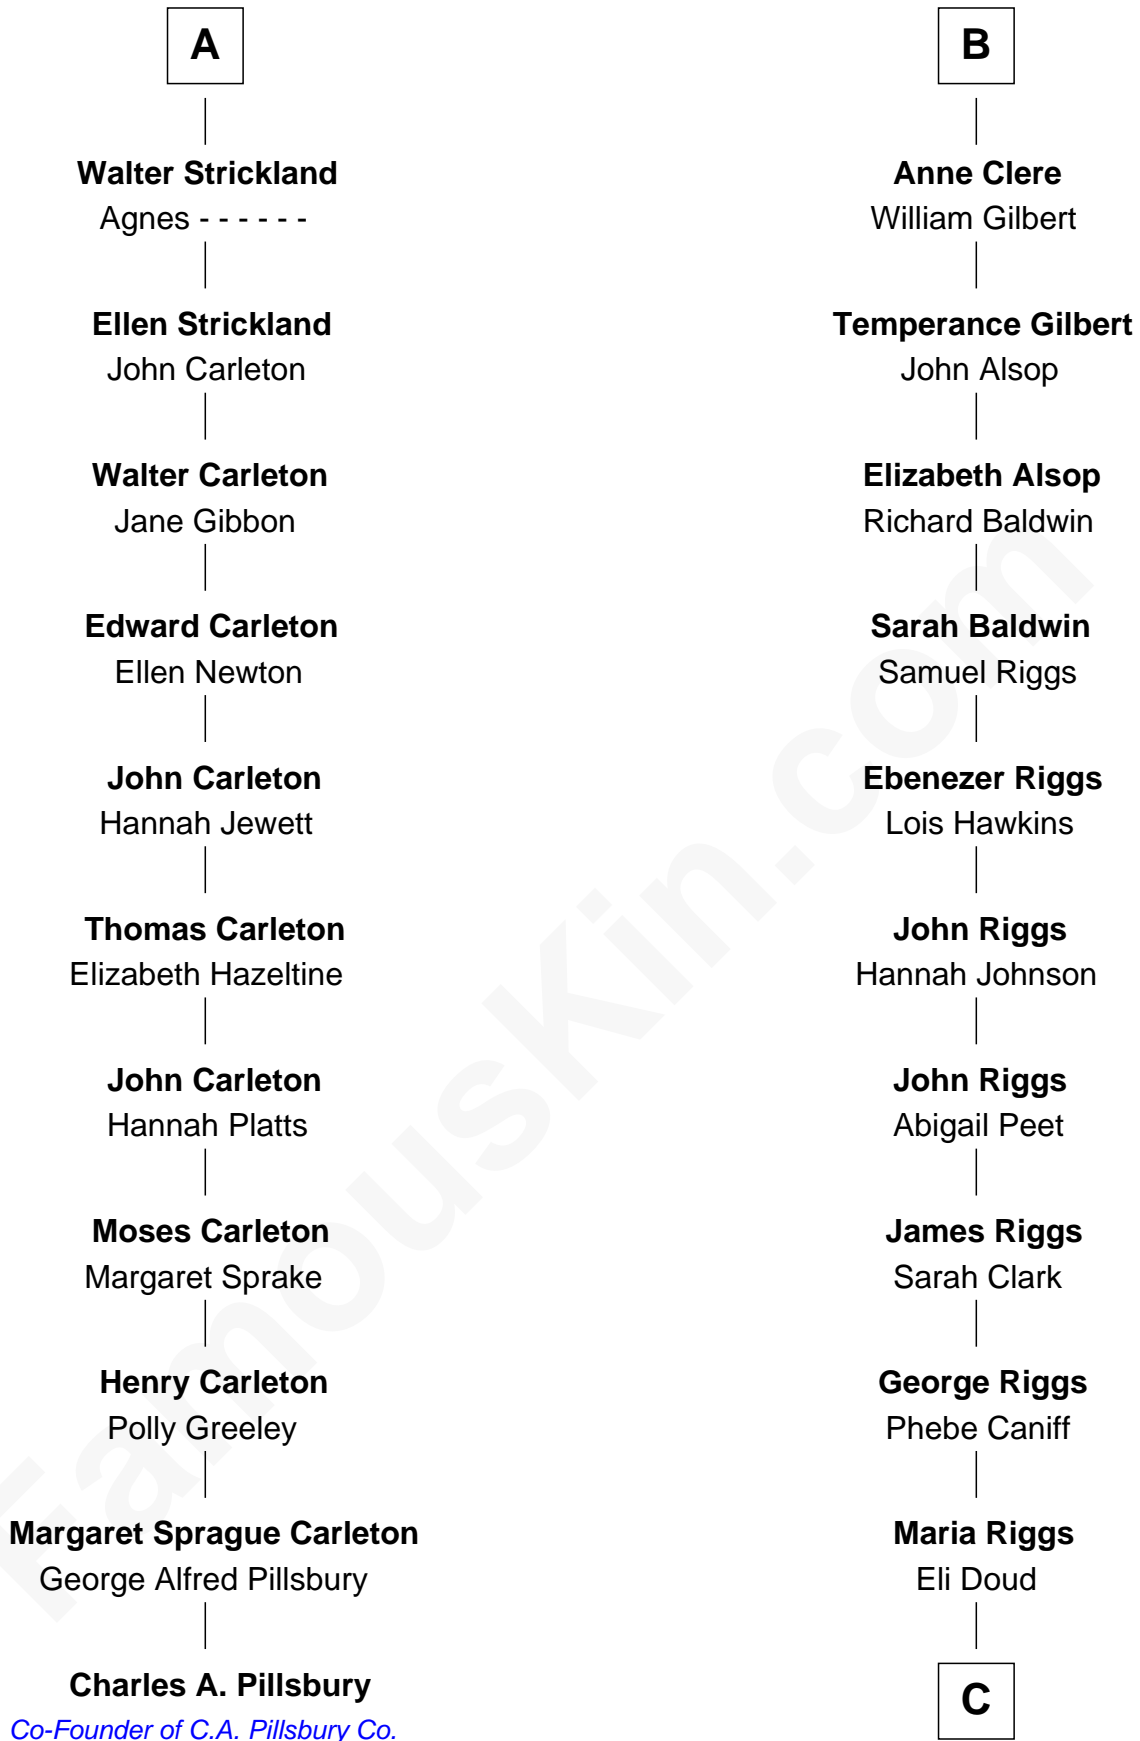

FamousKin.com

Relationship Chart of

Charles A. Pillsbury

Co-Founder of C.A. Pillsbury Co.

17th cousin 2 times removed of

Mamie (Doud) Eisenhower

First Lady of President Dwight Eisenhower

C

—
Royal Houghton Doud

Mary Cornelia Sheldon

—
John Sheldon Doud

Elivera Mathilda Carlson

—
Mamie (Doud) Eisenhower

First Lady of Dwight Eisenhower

FamousKin.com