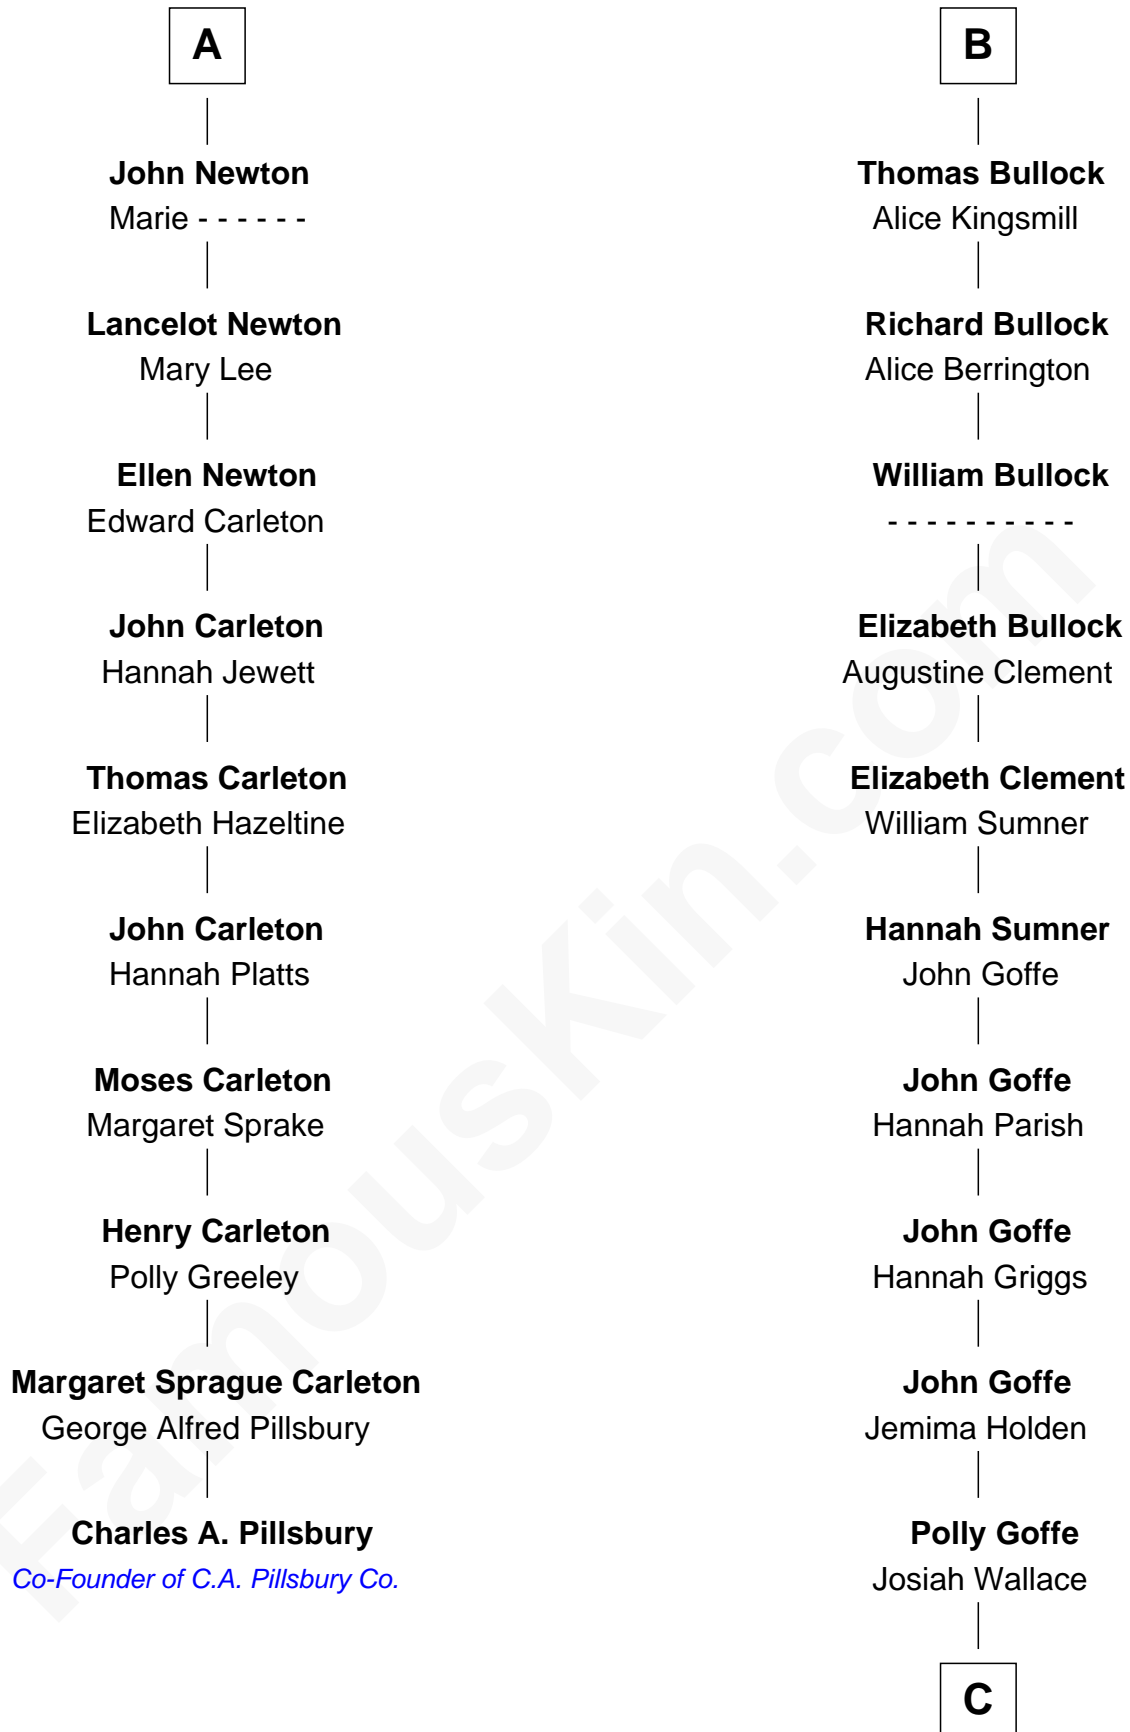

## Relationship Chart of

**Charles A. Pillsbury**

*Co-Founder of C.A. Pillsbury Co.*

**16th cousin 4 times removed of**

**Lou (Henry) Hoover**

*First Lady of President Herbert Hoover*

**Edmund Fitzalan**

Alice de Warenne

**C**

**Nancy M. Wallace**

John Scobey

**Philomelia Sophia Scobey**

Phineas Weed

**Florence Ida Weed**

Charles Delano Henry

**Lou (Henry) Hoover**

*First Lady of Herbert Hoover*