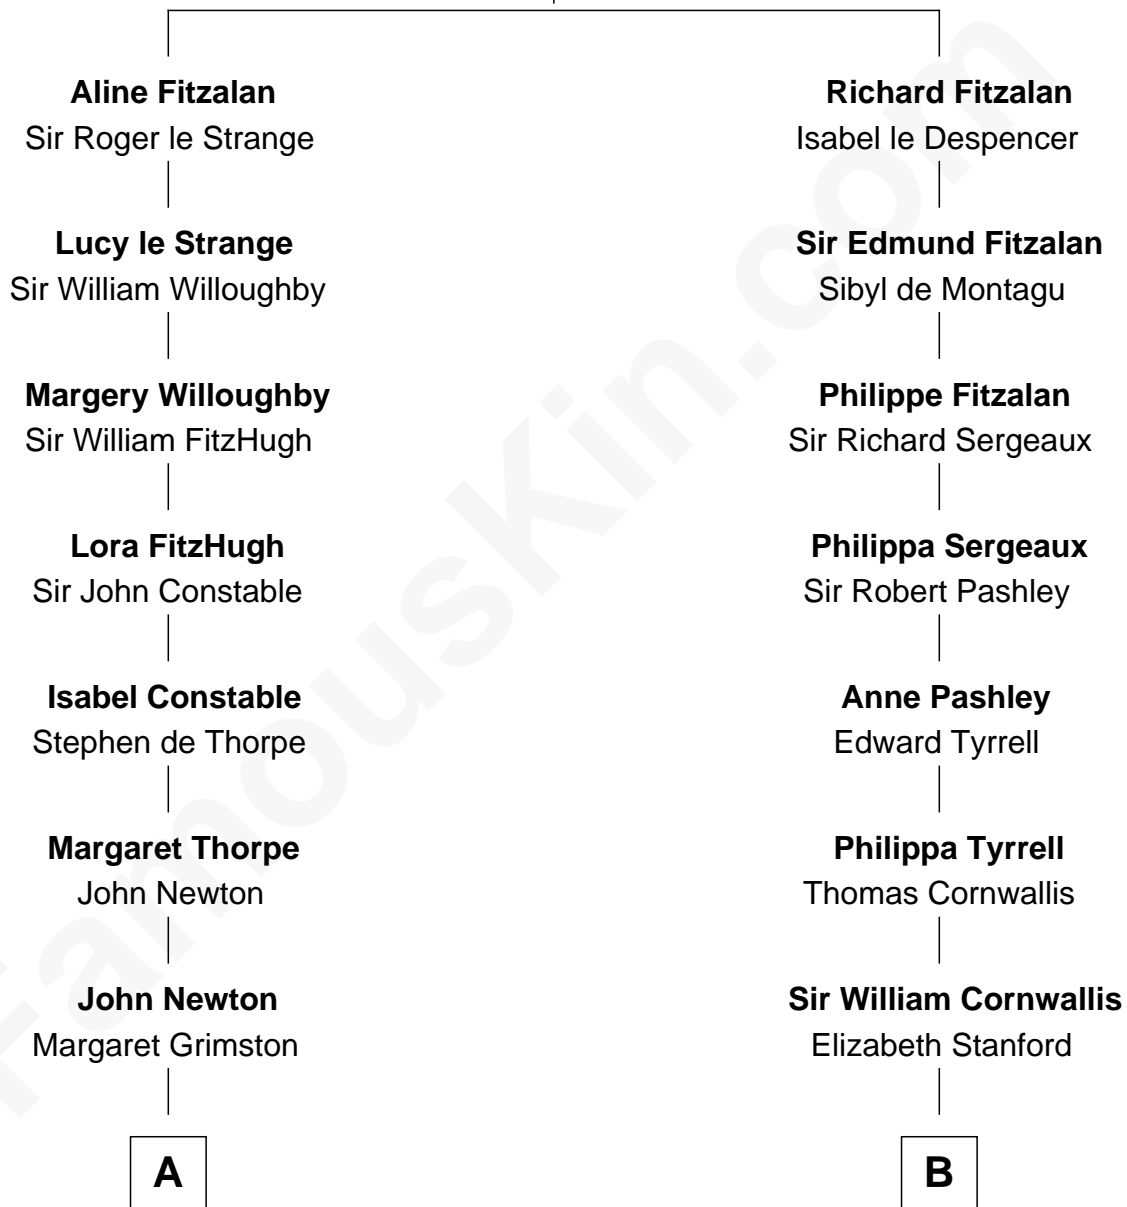

FamousKin.com

Relationship Chart of

Charles A. Pillsbury

Co-Founder of C.A. Pillsbury Co.

16th cousin 3 times removed of

Ellen Louise (Axson) Wilson

First Lady of President Woodrow Wilson

Edmund Fitzalan

Alice de Warenne

C

Rebecca Longstreet FitzRandolph

Rev. Isaac Stockton Keith Axson

Rev. Samuel Edward Axson

Margaret Jane Hoyt

Ellen Louise (Axson) Wilson

First Lady of Woodrow Wilson