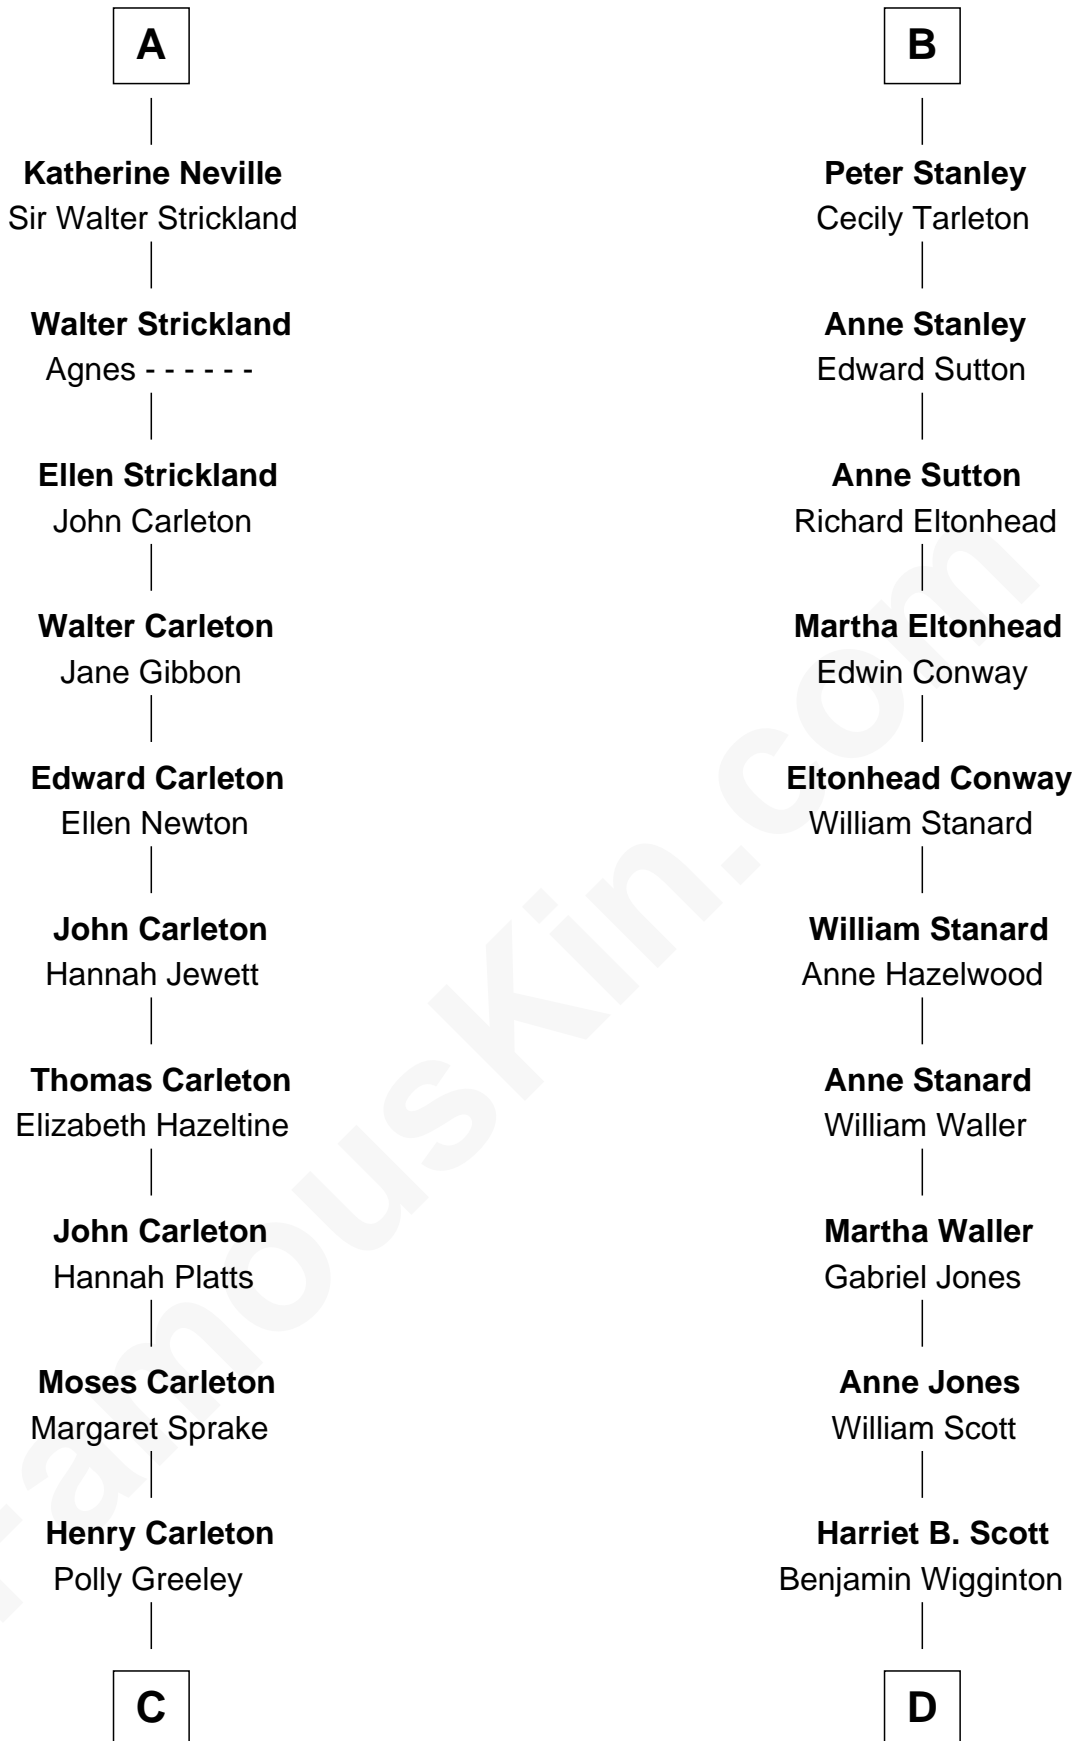

FamousKin.com

Relationship Chart of

Charles A. Pillsbury

Co-Founder of C.A. Pillsbury Co.

18th cousin 1 time removed of

Edith (Bolling) Wilson

First Lady of President Woodrow Wilson

Ralph de Stafford

Ralph de Neville
Mary Ferrers

Maud de Swinnerton
Sir John Savage

John Neville
Elizabeth Newmarch

Mary Savage
William Stanley

Jane de Neville
Sir William Gascoigne

William Stanley
Alice Hoghton

Margaret Gascoigne
Sir Christopher Ward

Sir William Stanley
Agnes Grosvenor

Anne Ward
Sir Ralph Neville

Sir William Stanley
Anne Harington

A

B

C

Margaret Sprague Carleton

George Alfred Pillsbury