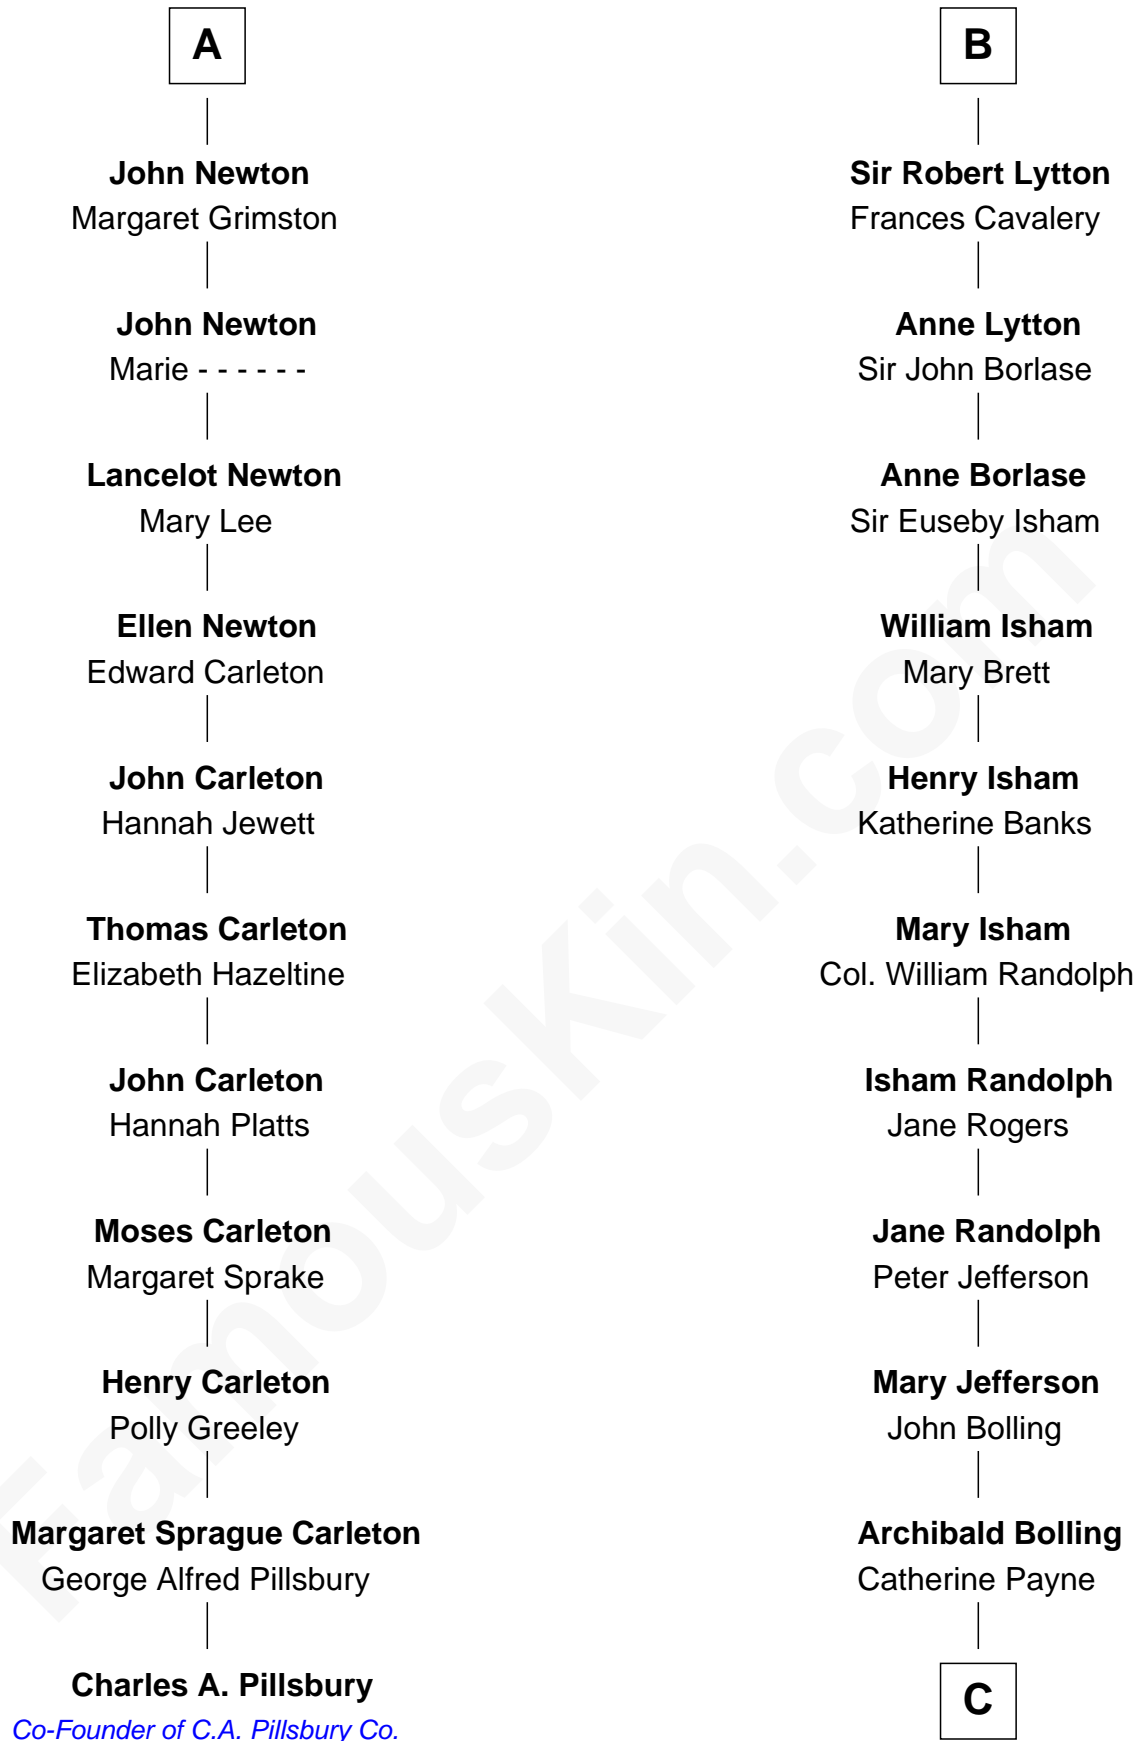

FamousKin.com Relationship Chart of

Charles A. Pillsbury

Co-Founder of C.A. Pillsbury Co.

17th cousin 2 times removed of

Edith (Bolling) Wilson

First Lady of President Woodrow Wilson

Sir Geoffrey le Scrope

Ivetta de Ros

C

—
Archibald Bolling

Anne E. Wigginton

—
William Holcombe Bolling

Sarah Spiers White

—
Edith (Bolling) Wilson

First Lady of Woodrow Wilson

FamousKin.com