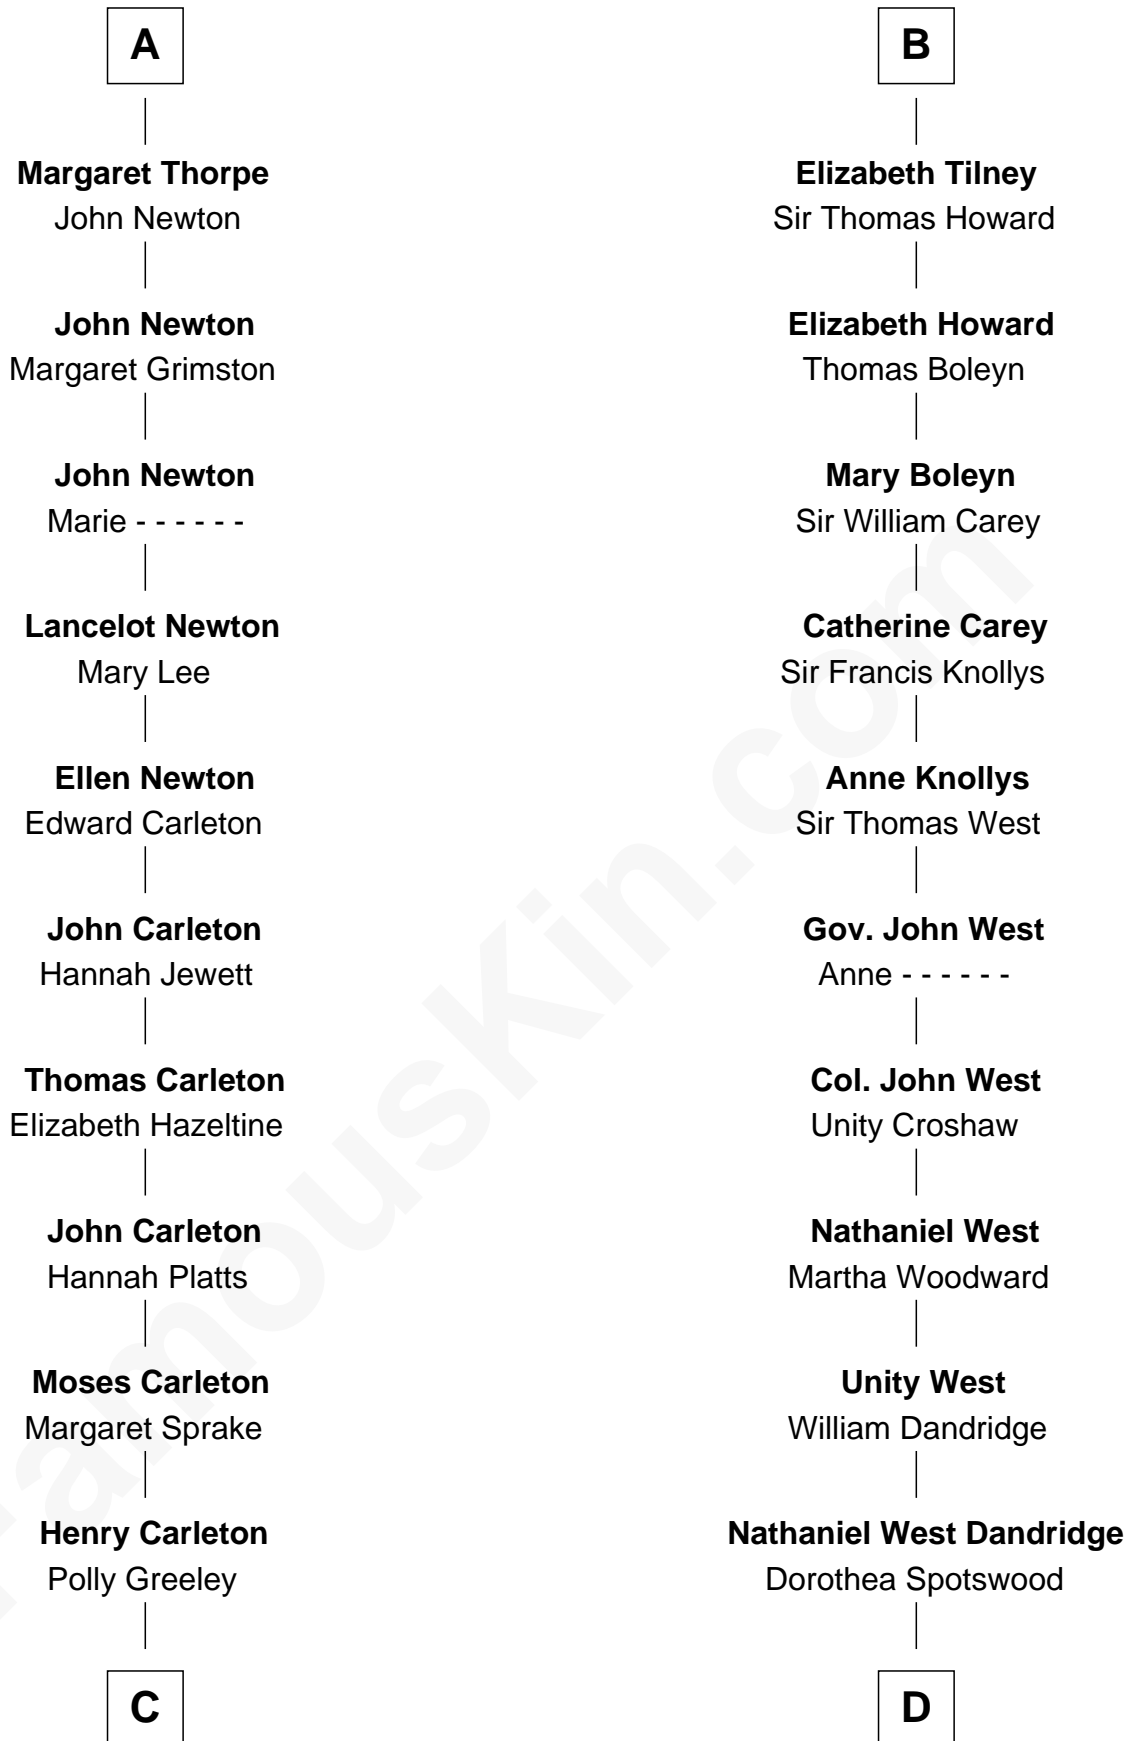

FamousKin.com

Relationship Chart of

Charles A. Pillsbury

Co-Founder of C.A. Pillsbury Co.

18th cousin 3 times removed of

Edith (Bolling) Wilson

First Lady of President Woodrow Wilson

C

Margaret Sprague Carleton

George Alfred Pillsbury

Charles A. Pillsbury

Co-Founder of C.A. Pillsbury Co.

D

Martha Dandridge

Archibald Payne

Catherine Payne