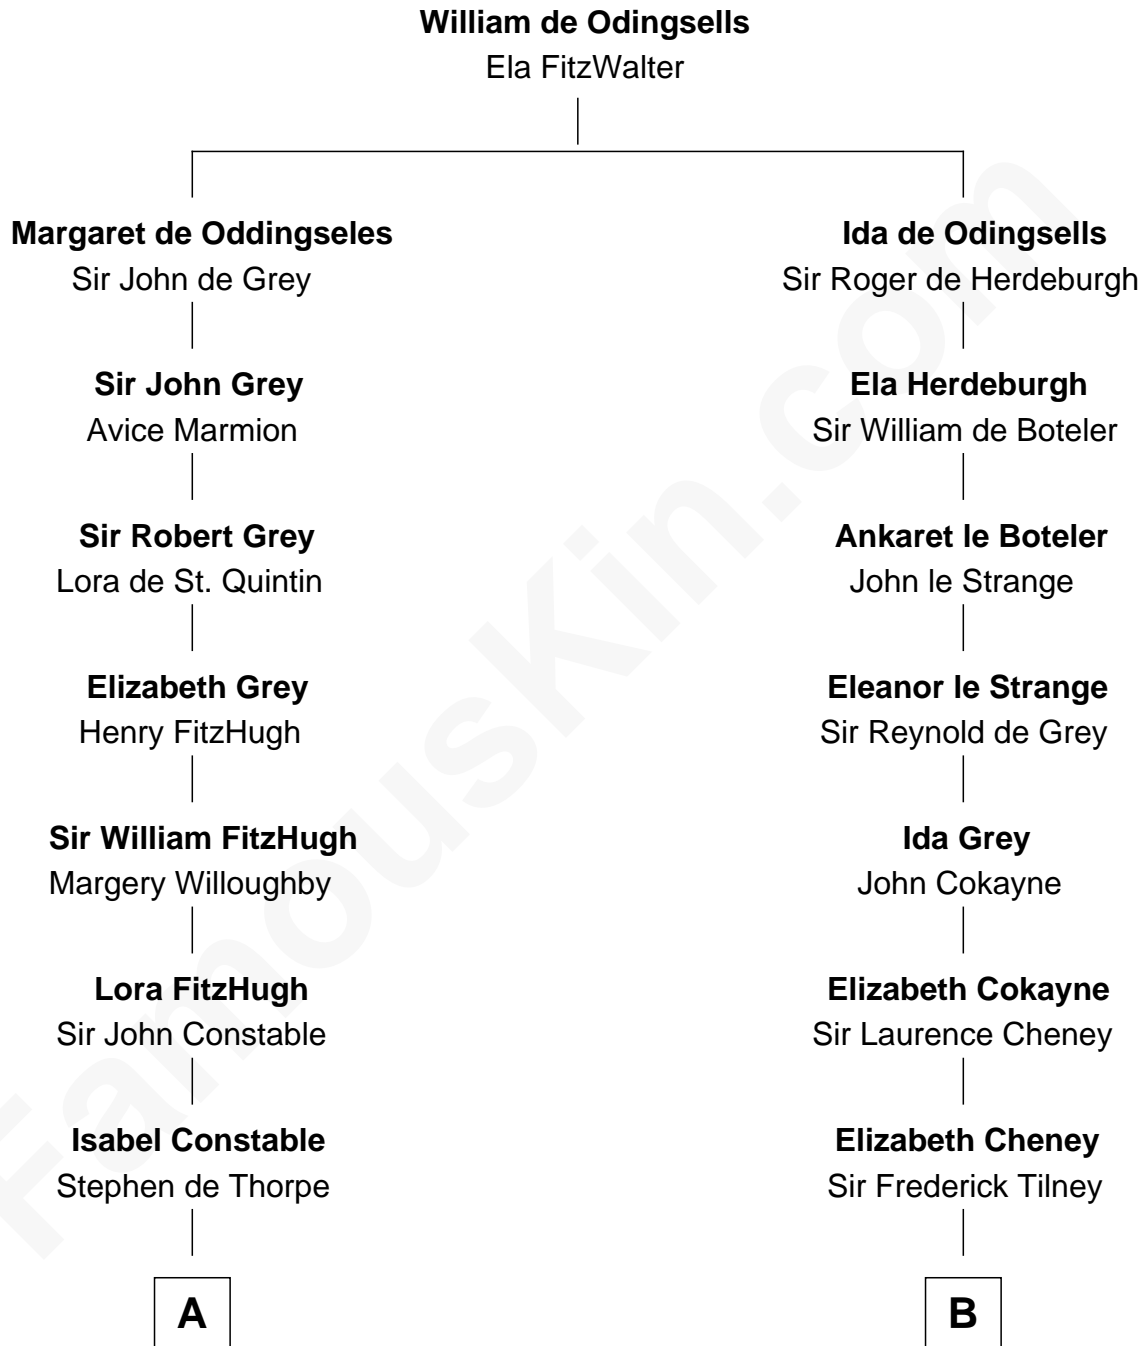

FamousKin.com

Relationship Chart of

Charles A. Pillsbury

Co-Founder of C.A. Pillsbury Co.

18th cousin 3 times removed of

Edith (Bolling) Wilson

First Lady of President Woodrow Wilson

C

Margaret Sprague Carleton

George Alfred Pillsbury

Charles A. Pillsbury

Co-Founder of C.A. Pillsbury Co.

D

Martha Dandridge

Archibald Payne

Catherine Payne