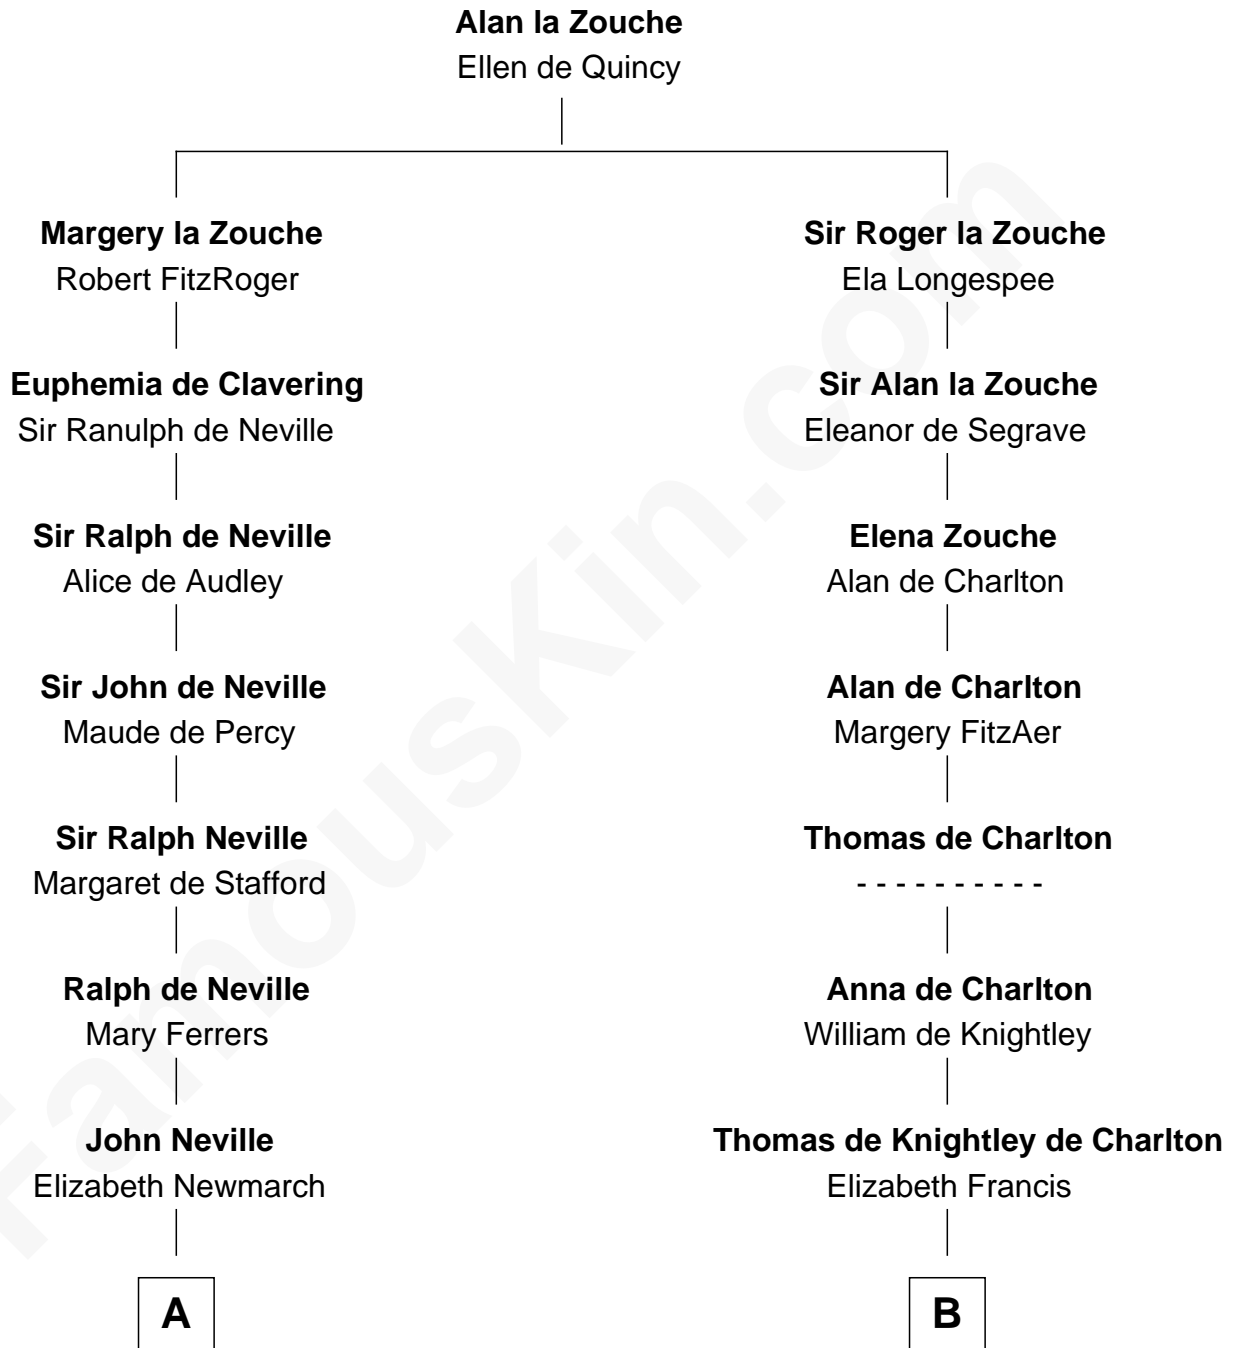

## Relationship Chart of

### Charles A. Pillsbury

Co-Founder of C.A. Pillsbury Co.

17th cousin 4 times removed of

**Samuel Prescott**

Completed Paul Revere's Midnight Ride

**C**

—  
**John Carleton**  
Hannah Platts

—  
**Moses Carleton**  
Margaret Sprake