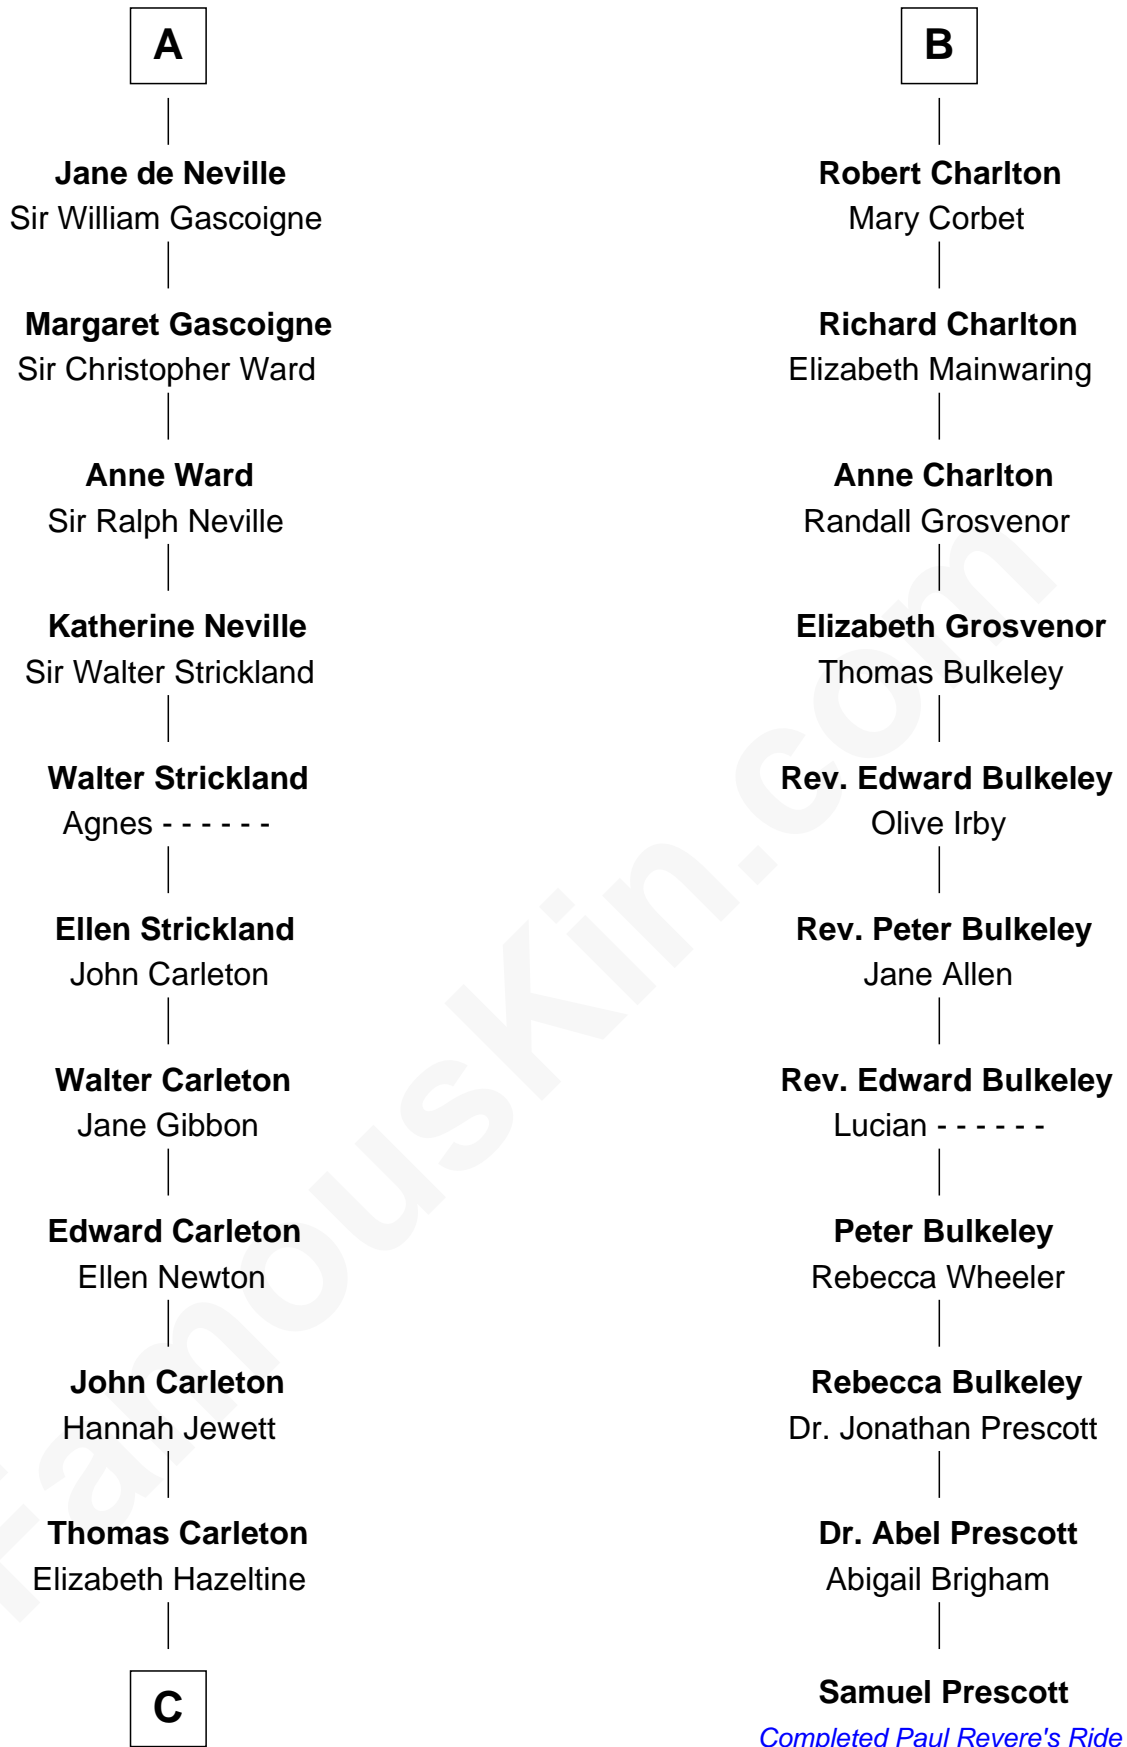

## Relationship Chart of

### Charles A. Pillsbury

Co-Founder of C.A. Pillsbury Co.

17th cousin 4 times removed of

**Samuel Prescott**

Completed Paul Revere's Midnight Ride

**C**

—  
**John Carleton**  
Hannah Platts

—  
**Moses Carleton**  
Margaret Sprake

—  
**Henry Carleton**  
Polly Greeley

—  
**Margaret Sprague Carleton**  
George Alfred Pillsbury

—  
**Charles A. Pillsbury**  
*Co-Founder of C.A. Pillsbury Co.*

FamousKin.com