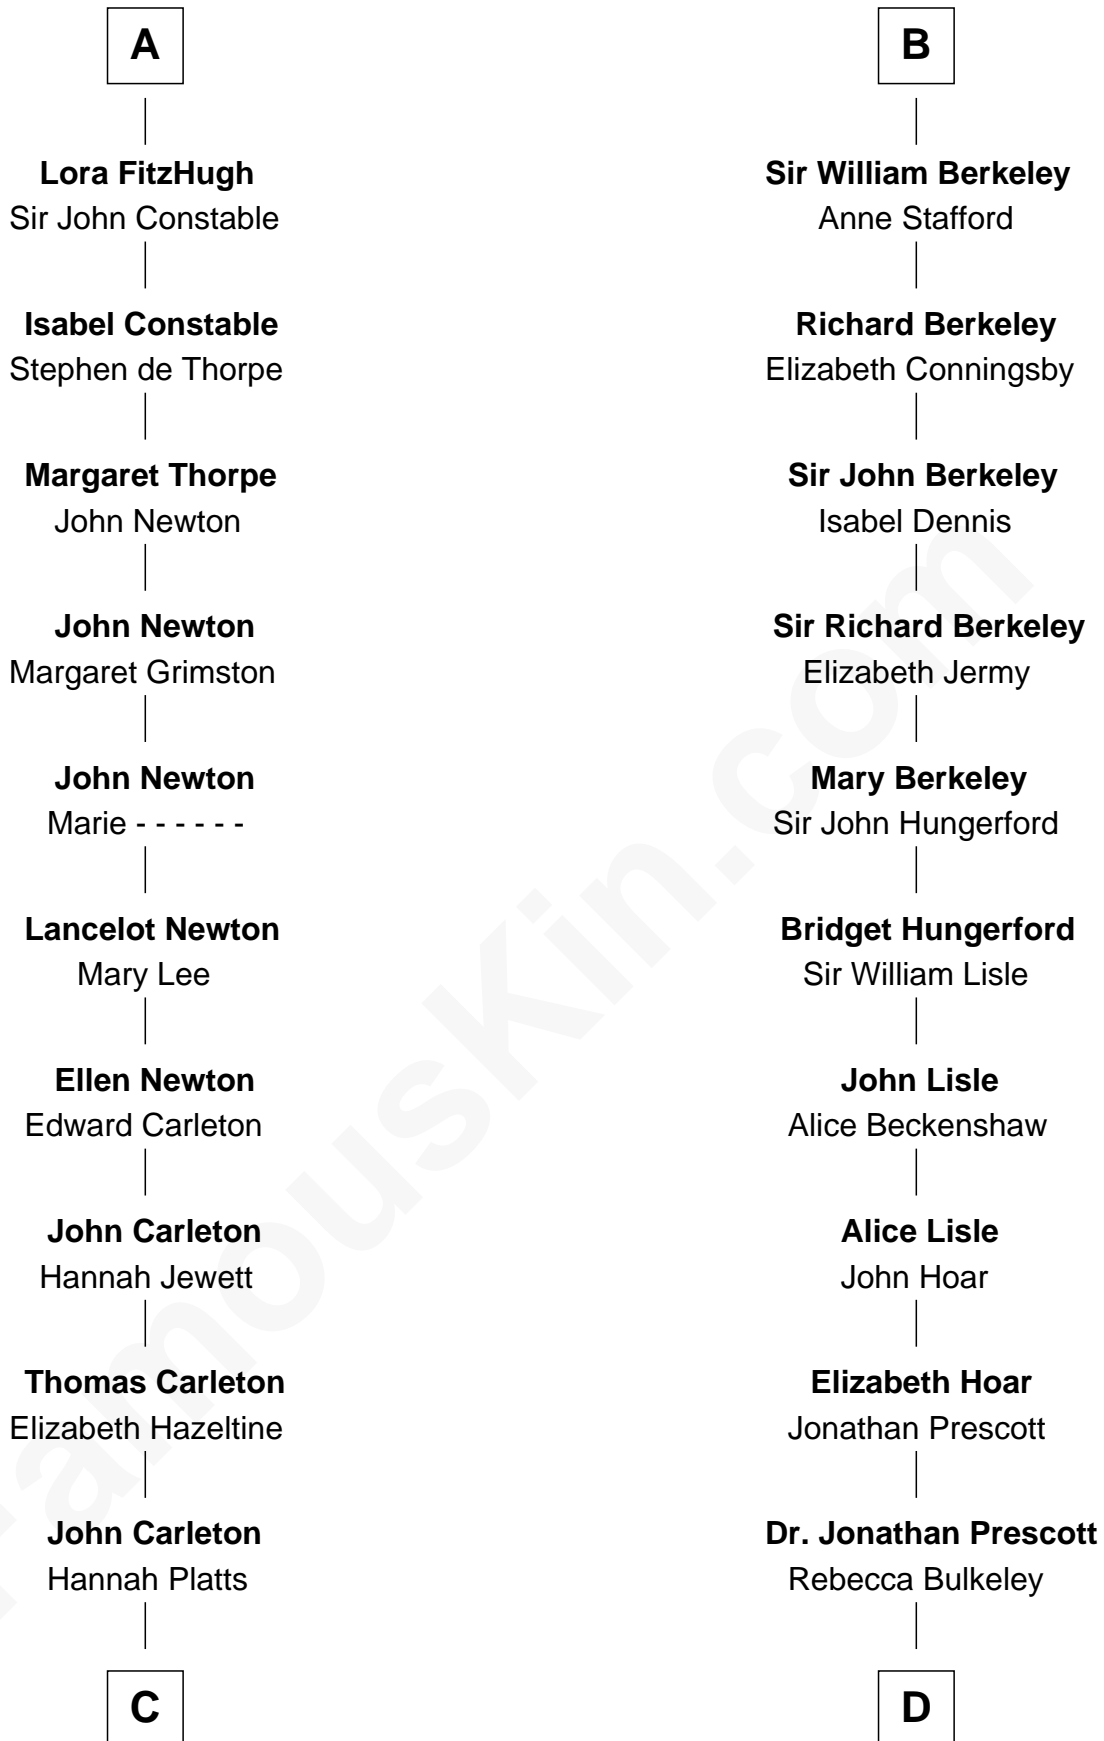

FamousKin.com Relationship Chart of

Charles A. Pillsbury

Co-Founder of C.A. Pillsbury Co.

18th cousin 2 times removed of

Samuel Prescott

Completed Paul Revere's Midnight Ride

Sir Richard FitzRoy

Rose de Dover

Lora de Dover
Sir William Marmion

Sir John Marmion
Isabel - - - - -

Sir John Marmion
Maud de Furnival

Avice Marmion
Sir John Grey

Sir Robert Grey
Lora de St. Quintin

Elizabeth Grey
Henry FitzHugh

Sir William FitzHugh
Margery Willoughby

A

Isabel de Dover
Sir Maurice de Berkeley

Sir Thomas de Berkeley
Joan de Ferrers

Sir Maurice de Berkeley
Eve la Zouche

Maurice de Berkeley
Margaret - - - - -

Thomas Berkeley
Catherine Botetourte

Maurice Berkeley
Johanna Denham

Maurice Berkeley
Ellen Montfort

B

C

Moses Carleton
Margaret Sprake

Henry Carleton
Polly Greeley

Margaret Sprague Carleton
George Alfred Pillsbury

Charles A. Pillsbury
Co-Founder of C.A. Pillsbury Co.

D