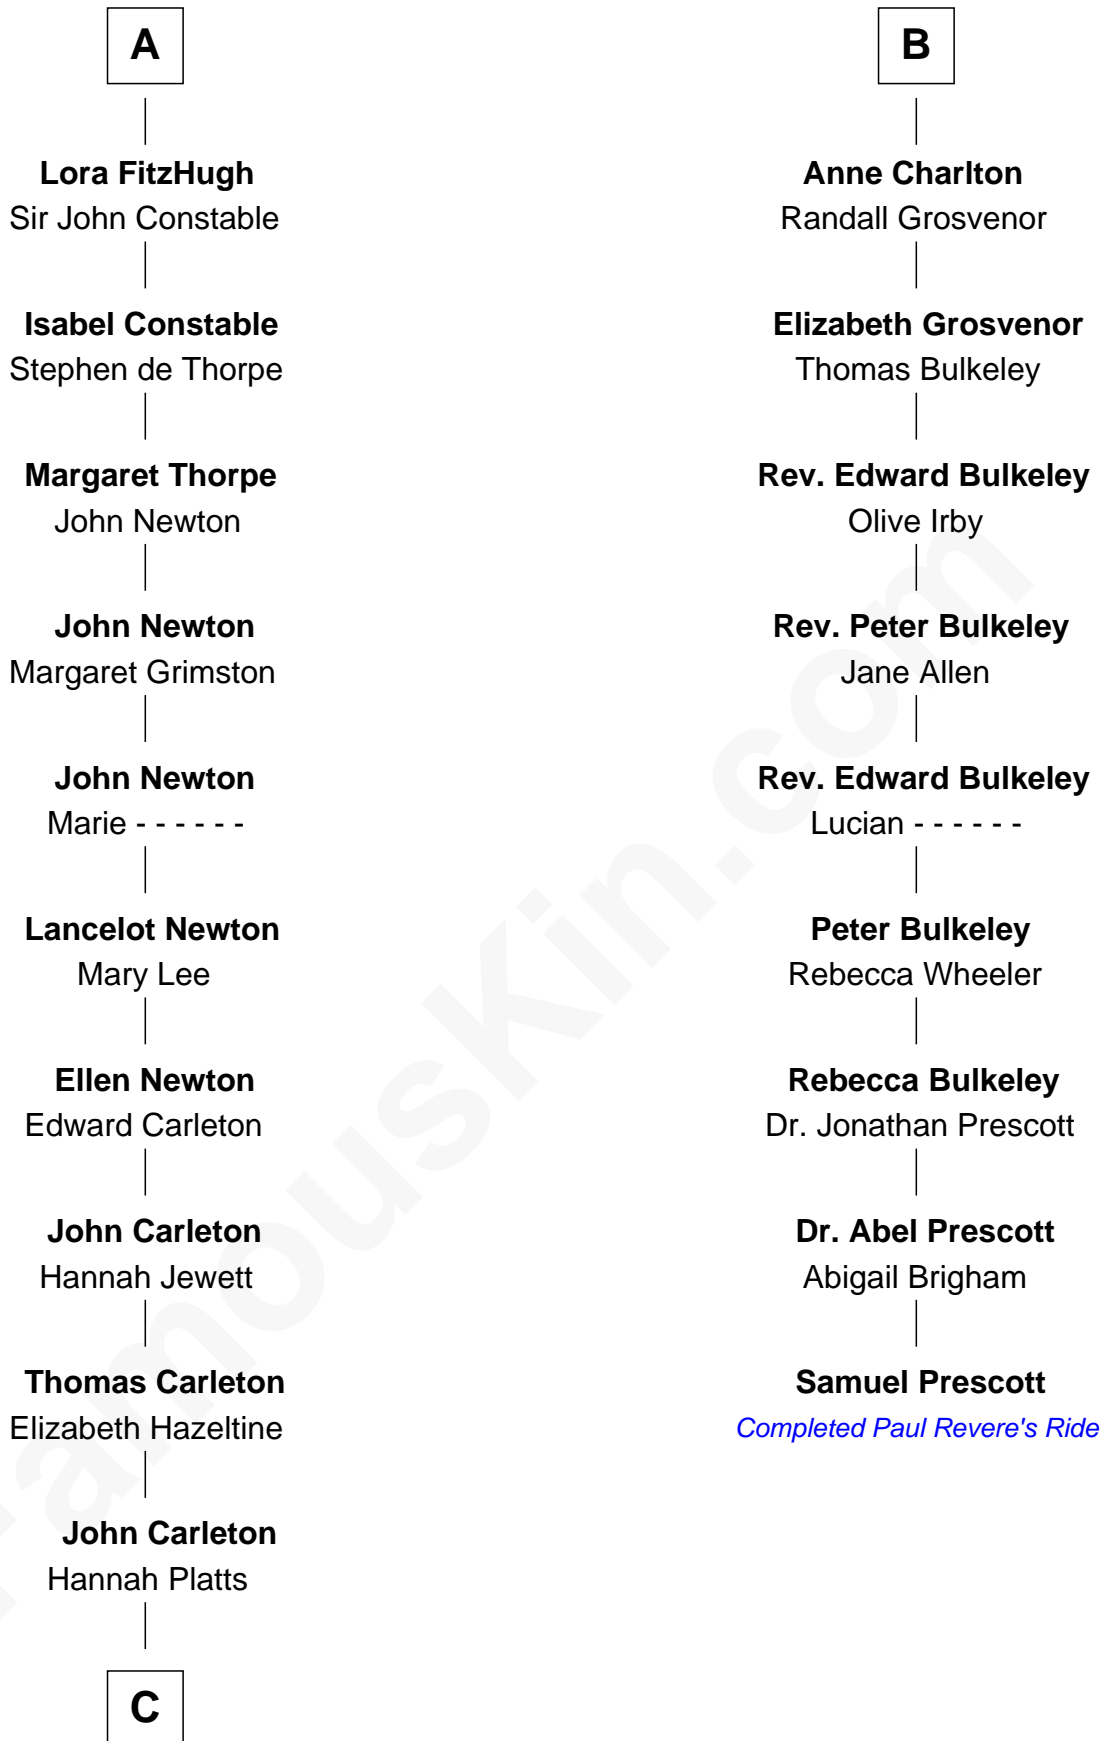

FamousKin.com Relationship Chart of

Charles A. Pillsbury

Co-Founder of C.A. Pillsbury Co.

15th cousin 5 times removed of

Samuel Prescott

Completed Paul Revere's Midnight Ride

Sir Roger de Somery

Nichole d'Aubenev

C

—
Moses Carleton
Margaret Sprake

—
Henry Carleton
Polly Greeley

—
Margaret Sprague Carleton
George Alfred Pillsbury

—
Charles A. Pillsbury
Co-Founder of C.A. Pillsbury Co.

FamousKin.com