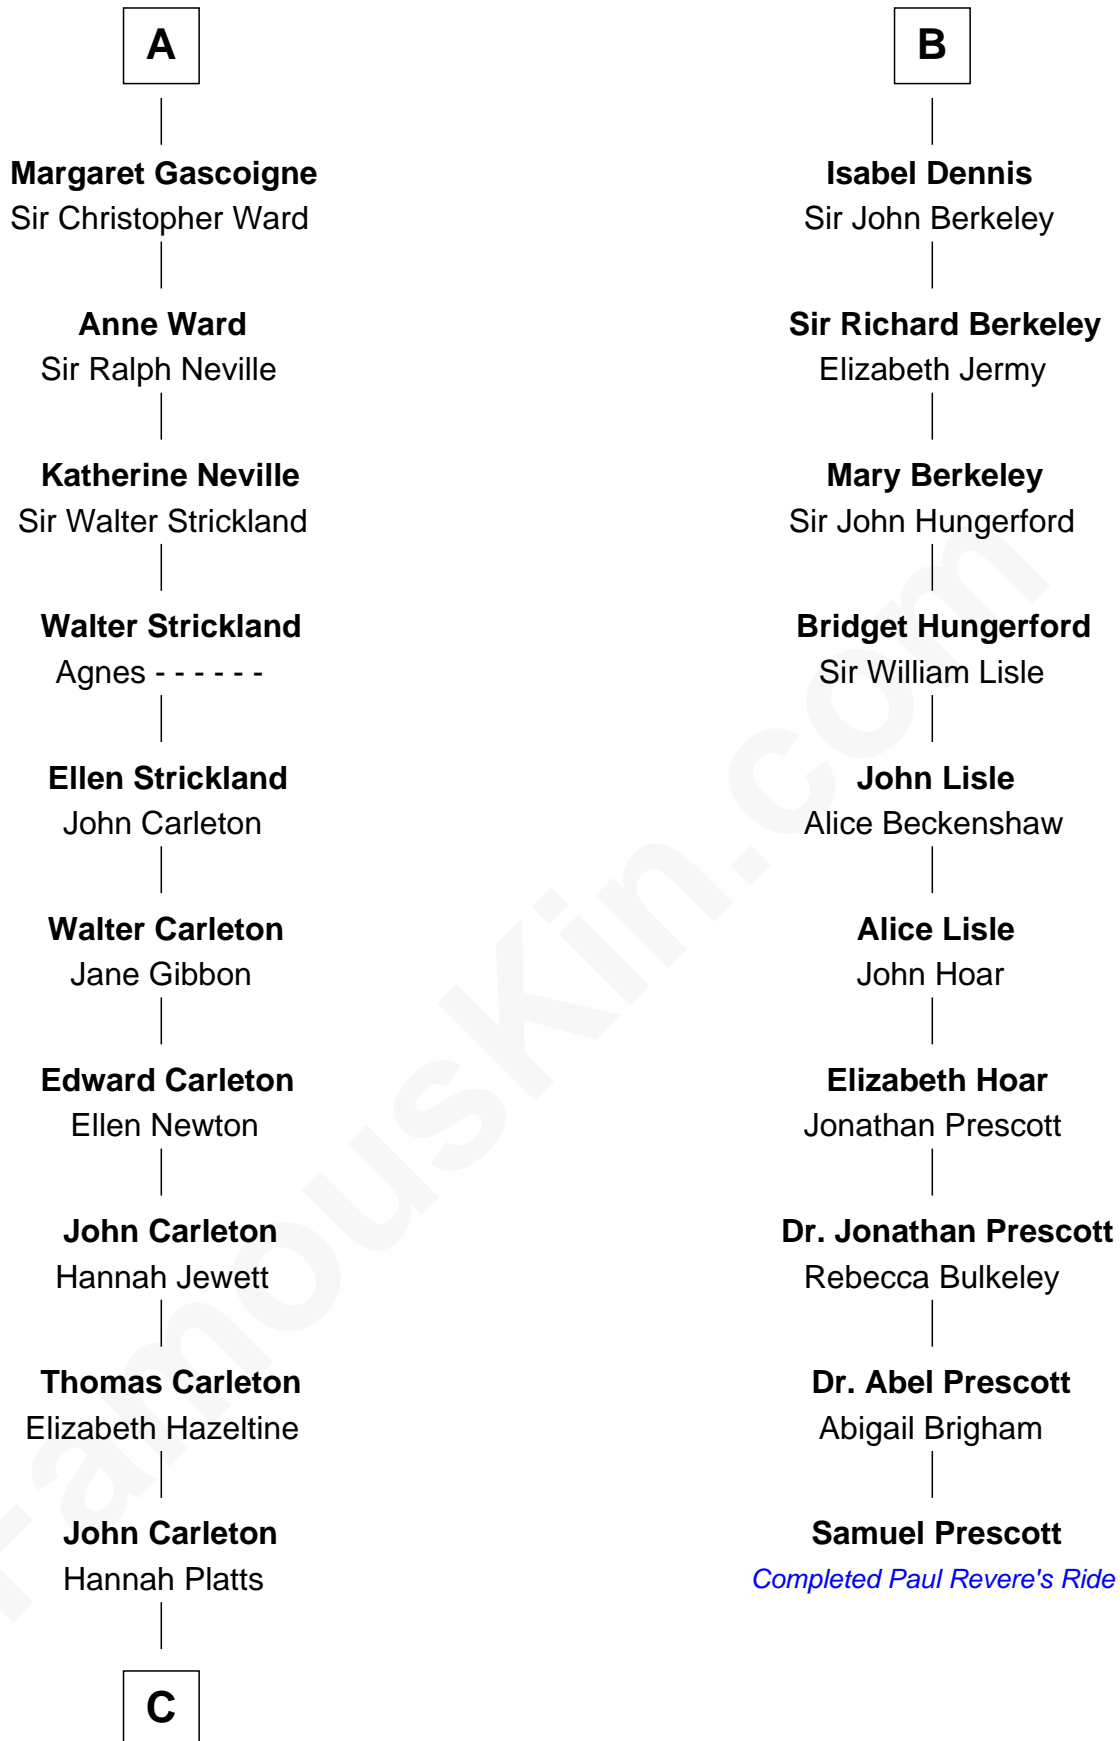

FamousKin.com Relationship Chart of

Charles A. Pillsbury

Co-Founder of C.A. Pillsbury Co.

16th cousin 4 times removed of

Samuel Prescott

Completed Paul Revere's Midnight Ride

C

—
Moses Carleton
Margaret Sprake

—
Henry Carleton
Polly Greeley

—
Margaret Sprague Carleton
George Alfred Pillsbury

—
Charles A. Pillsbury
Co-Founder of C.A. Pillsbury Co.

FamousKin.com