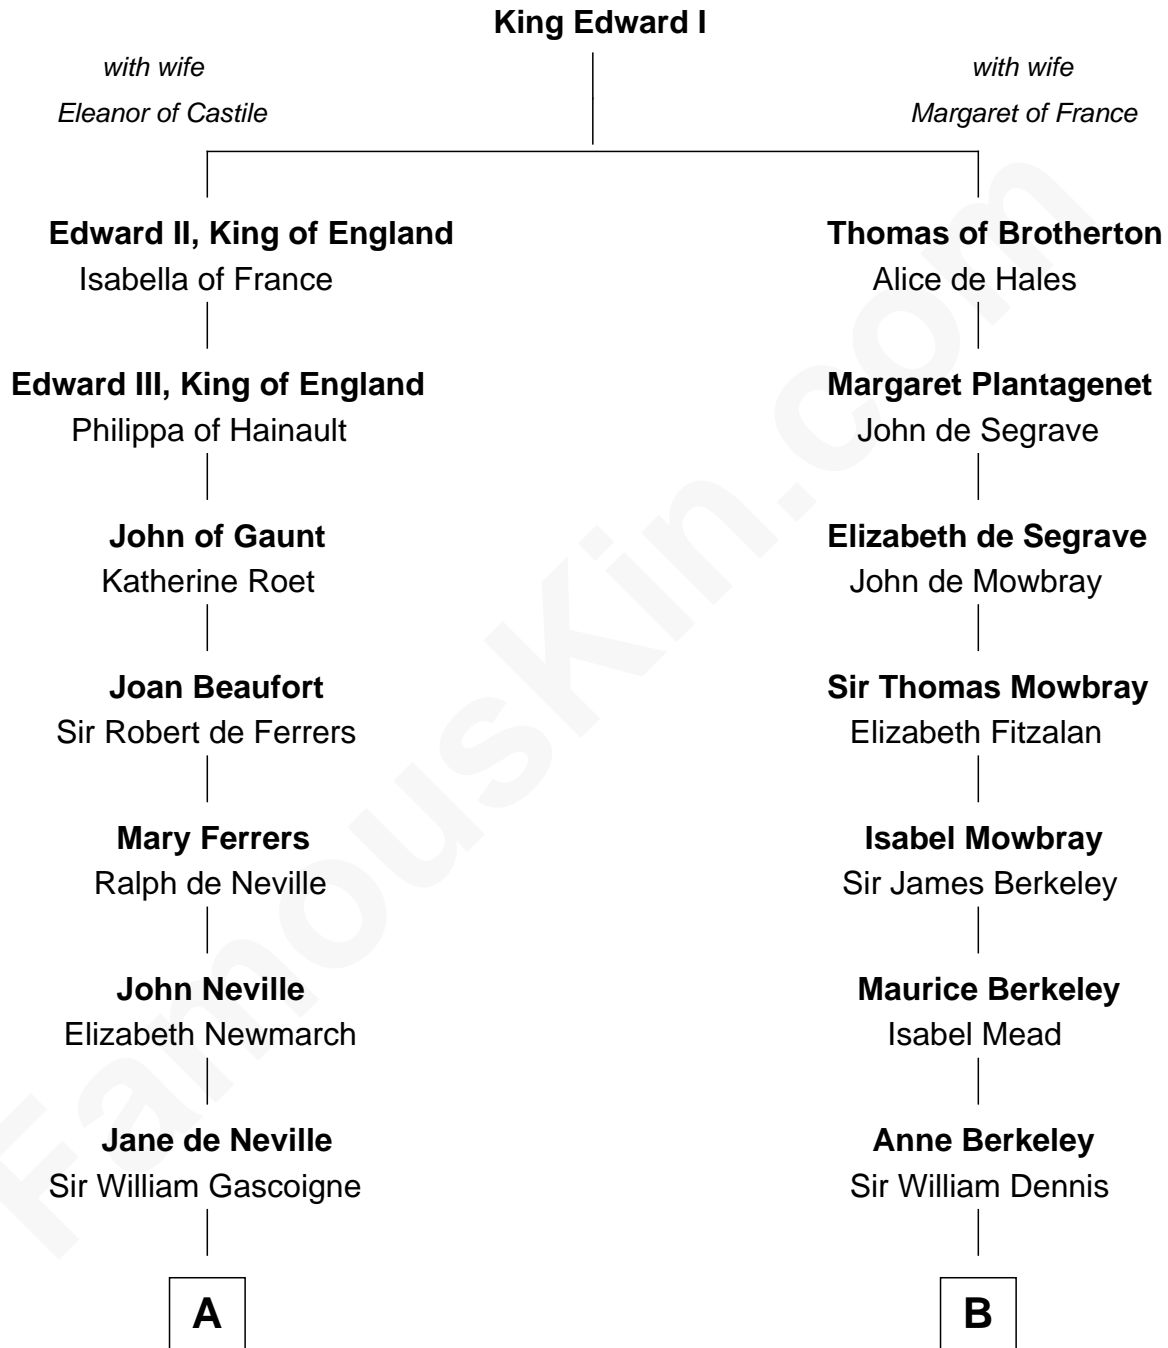

FamousKin.com Relationship Chart of

Charles A. Pillsbury

Co-Founder of C.A. Pillsbury Co.

16th cousin 4 times removed of

Samuel Prescott

Completed Paul Revere's Midnight Ride

C

—
Moses Carleton
Margaret Sprake