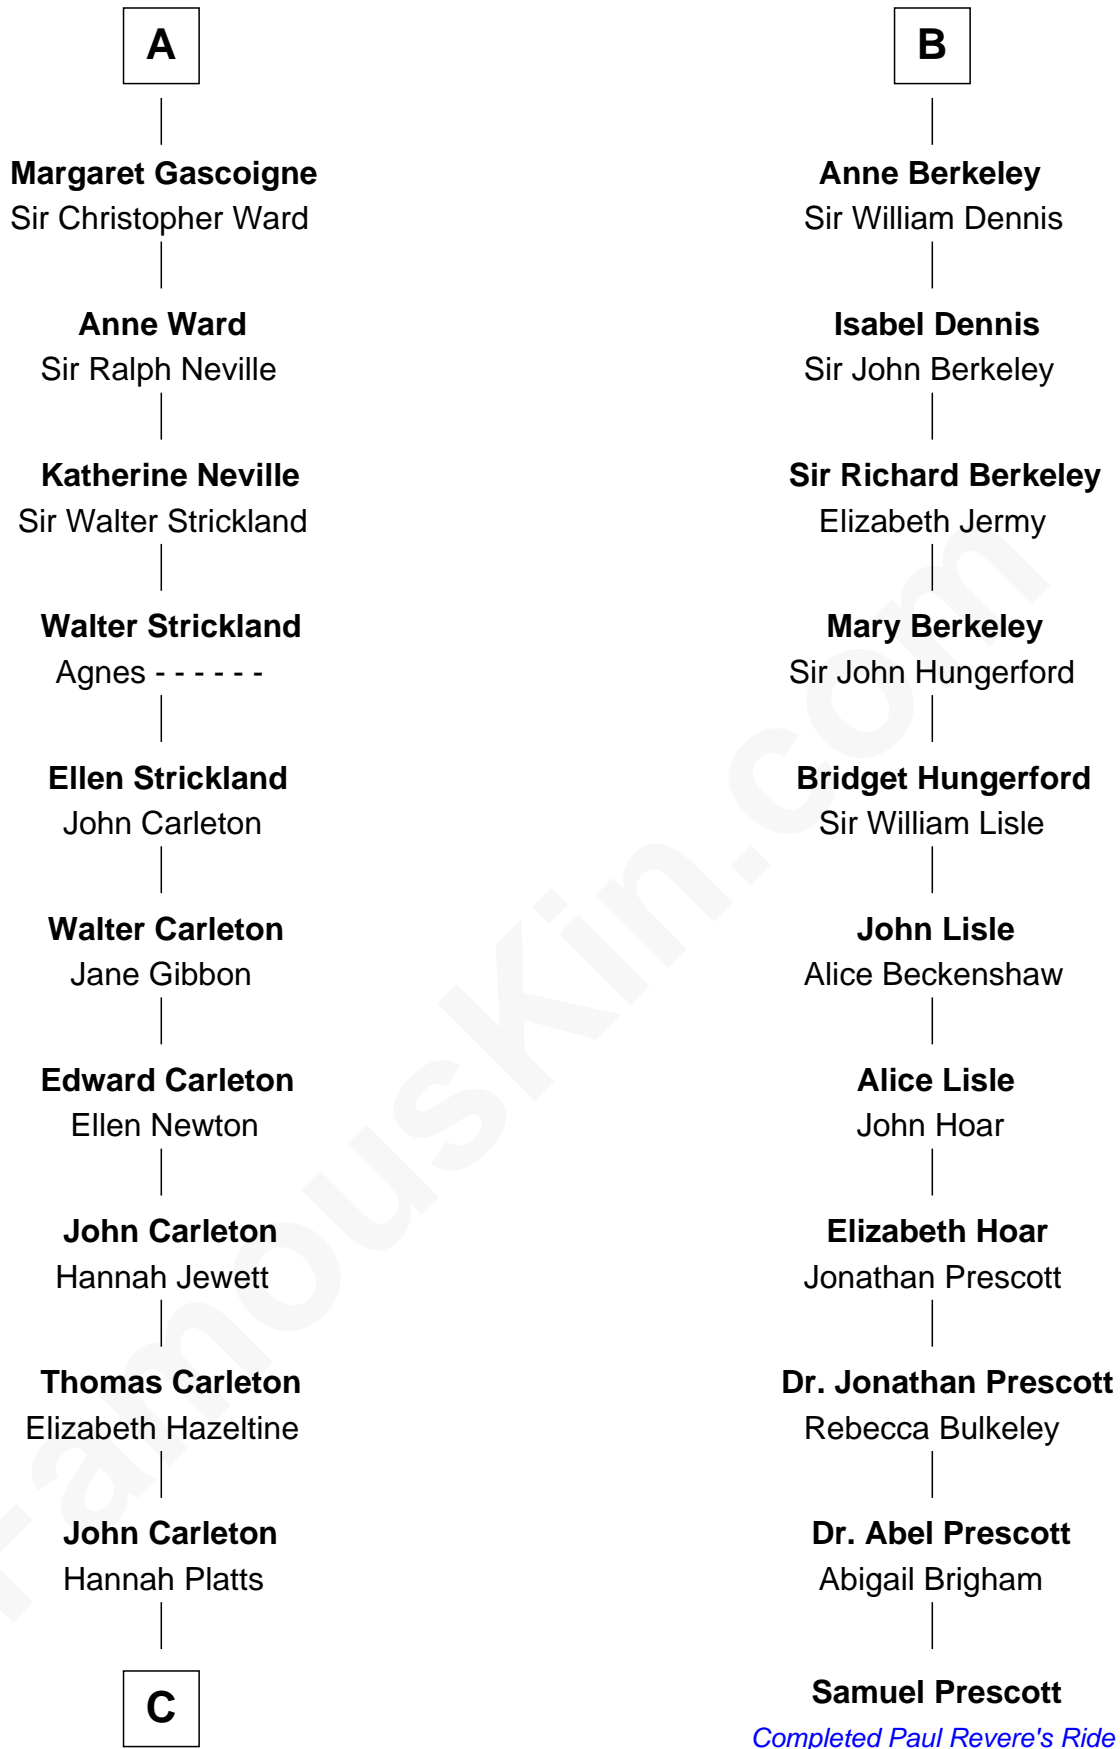

FamousKin.com

Relationship Chart of

Charles A. Pillsbury

Co-Founder of C.A. Pillsbury Co.

17th cousin 3 times removed of

Samuel Prescott

Completed Paul Revere's Midnight Ride

C

—
Moses Carleton
Margaret Sprake

—
Henry Carleton
Polly Greeley

—
Margaret Sprague Carleton
George Alfred Pillsbury

—
Charles A. Pillsbury
Co-Founder of C.A. Pillsbury Co.

FamousKin.com