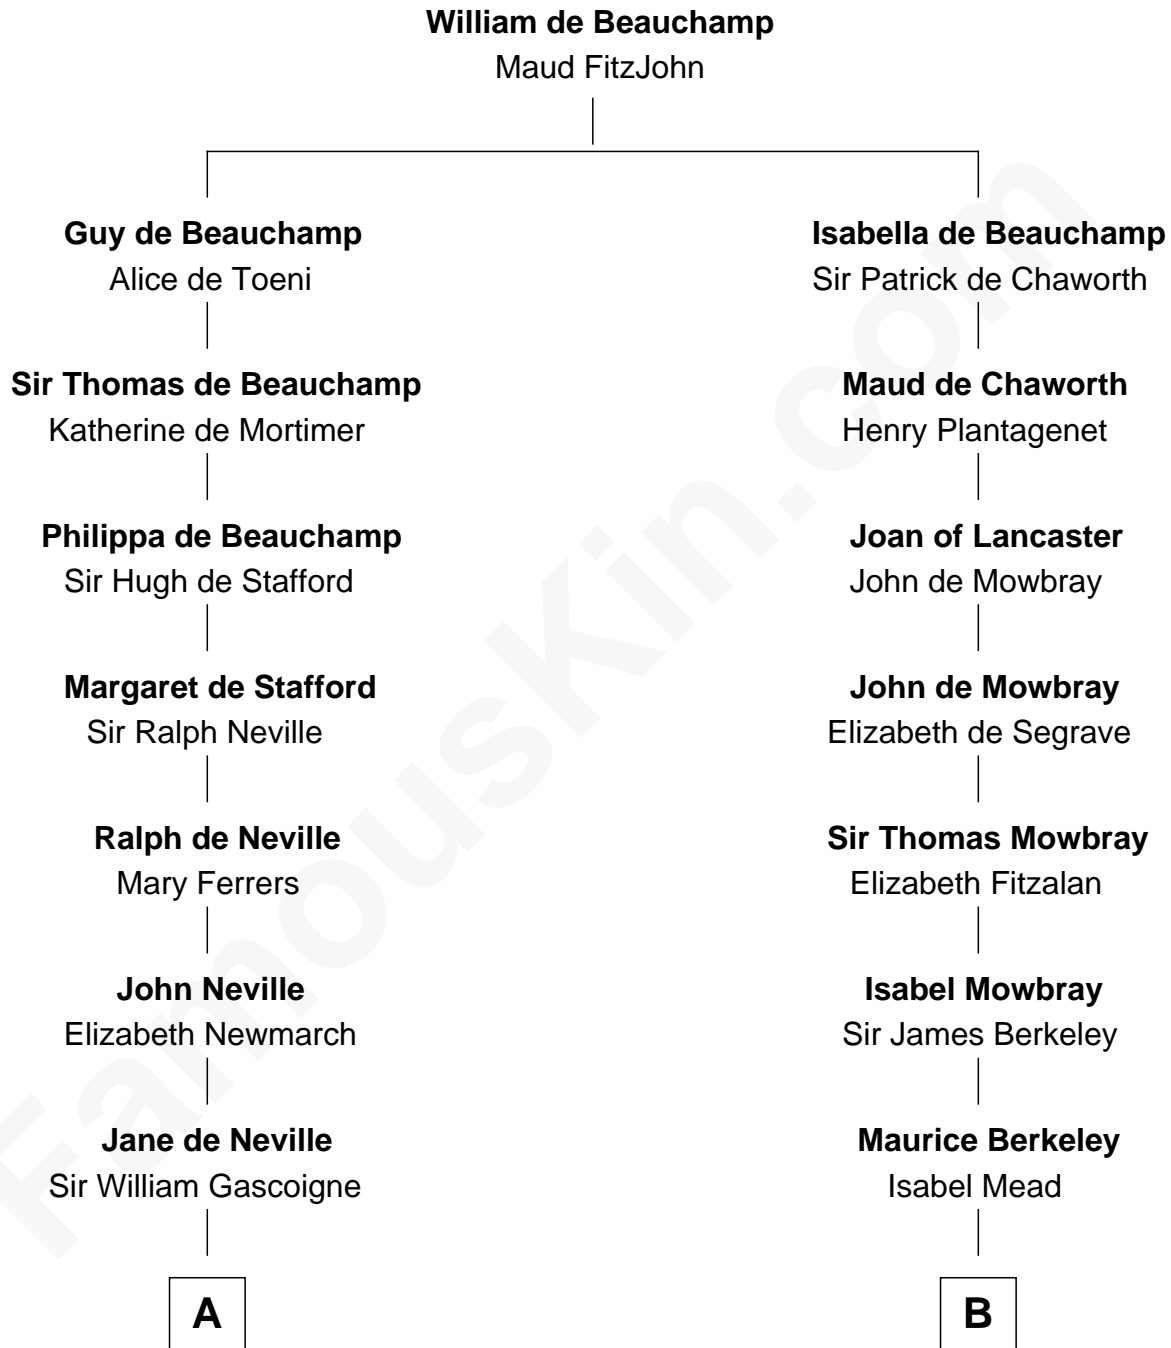

FamousKin.com

Relationship Chart of

Charles A. Pillsbury

Co-Founder of C.A. Pillsbury Co.

17th cousin 3 times removed of

Samuel Prescott

Completed Paul Revere's Midnight Ride

C

—
Moses Carleton
Margaret Sprake

—
Henry Carleton
Polly Greeley

—
Margaret Sprague Carleton
George Alfred Pillsbury

—
Charles A. Pillsbury
Co-Founder of C.A. Pillsbury Co.

FamousKin.com