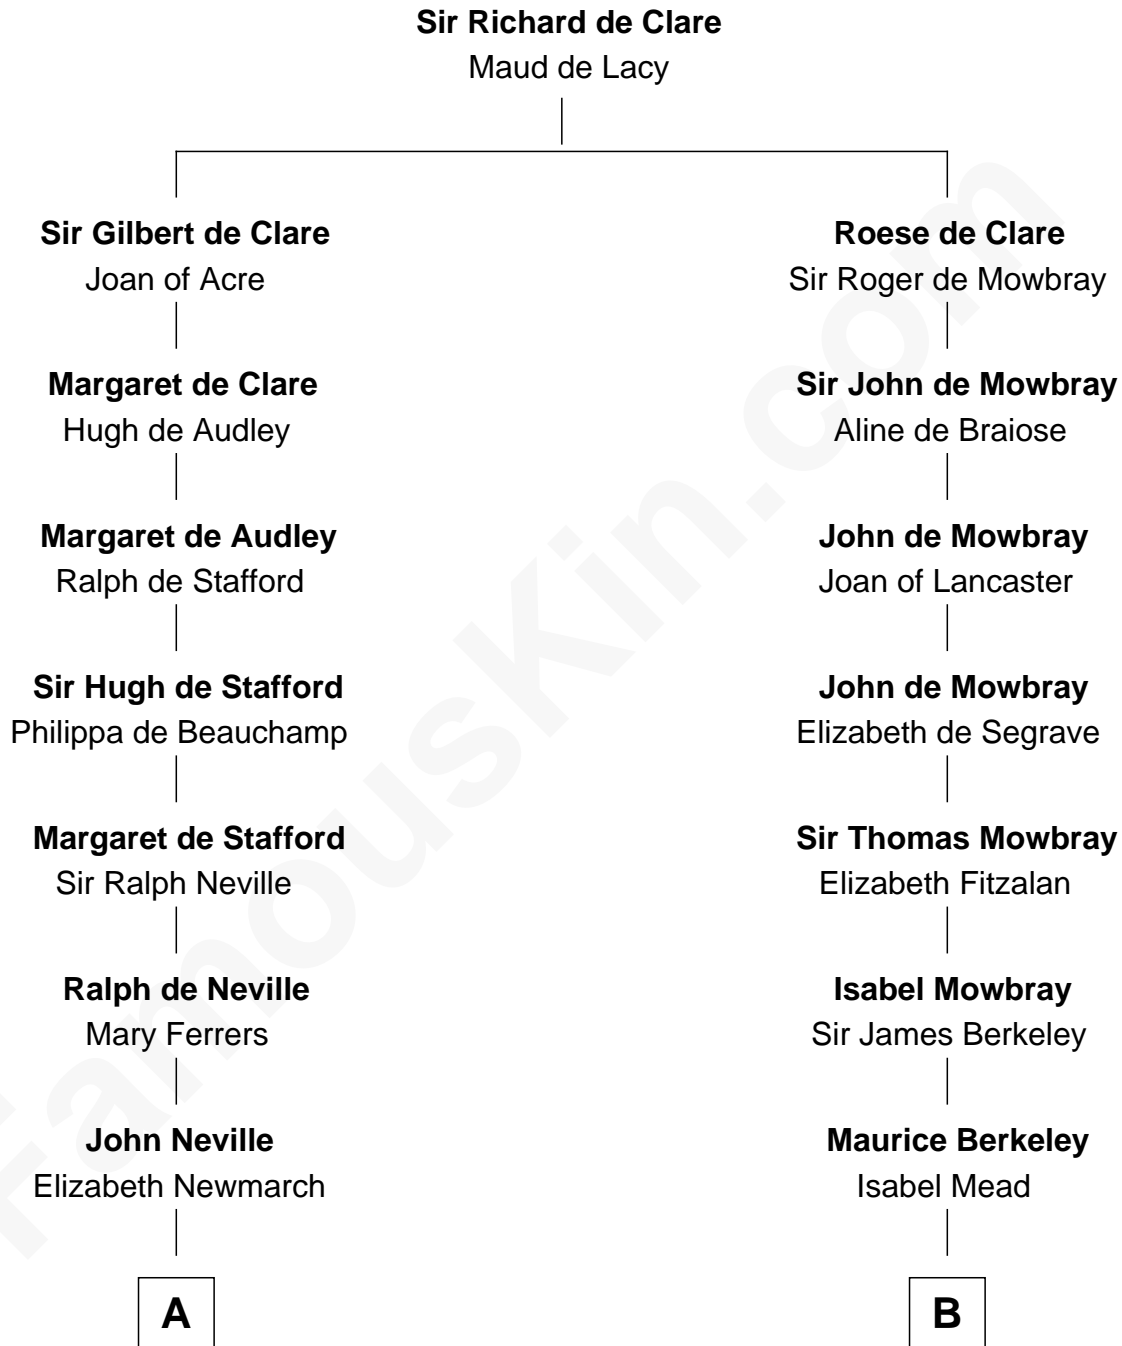

FamousKin.com

Relationship Chart of

Charles A. Pillsbury

Co-Founder of C.A. Pillsbury Co.

17th cousin 4 times removed of

Samuel Prescott

Completed Paul Revere's Midnight Ride

C

—
John Carleton
Hannah Platts

—
Moses Carleton
Margaret Sprake

—
Henry Carleton
Polly Greeley

—
Margaret Sprague Carleton
George Alfred Pillsbury

—
Charles A. Pillsbury
Co-Founder of C.A. Pillsbury Co.

FamousKin.com