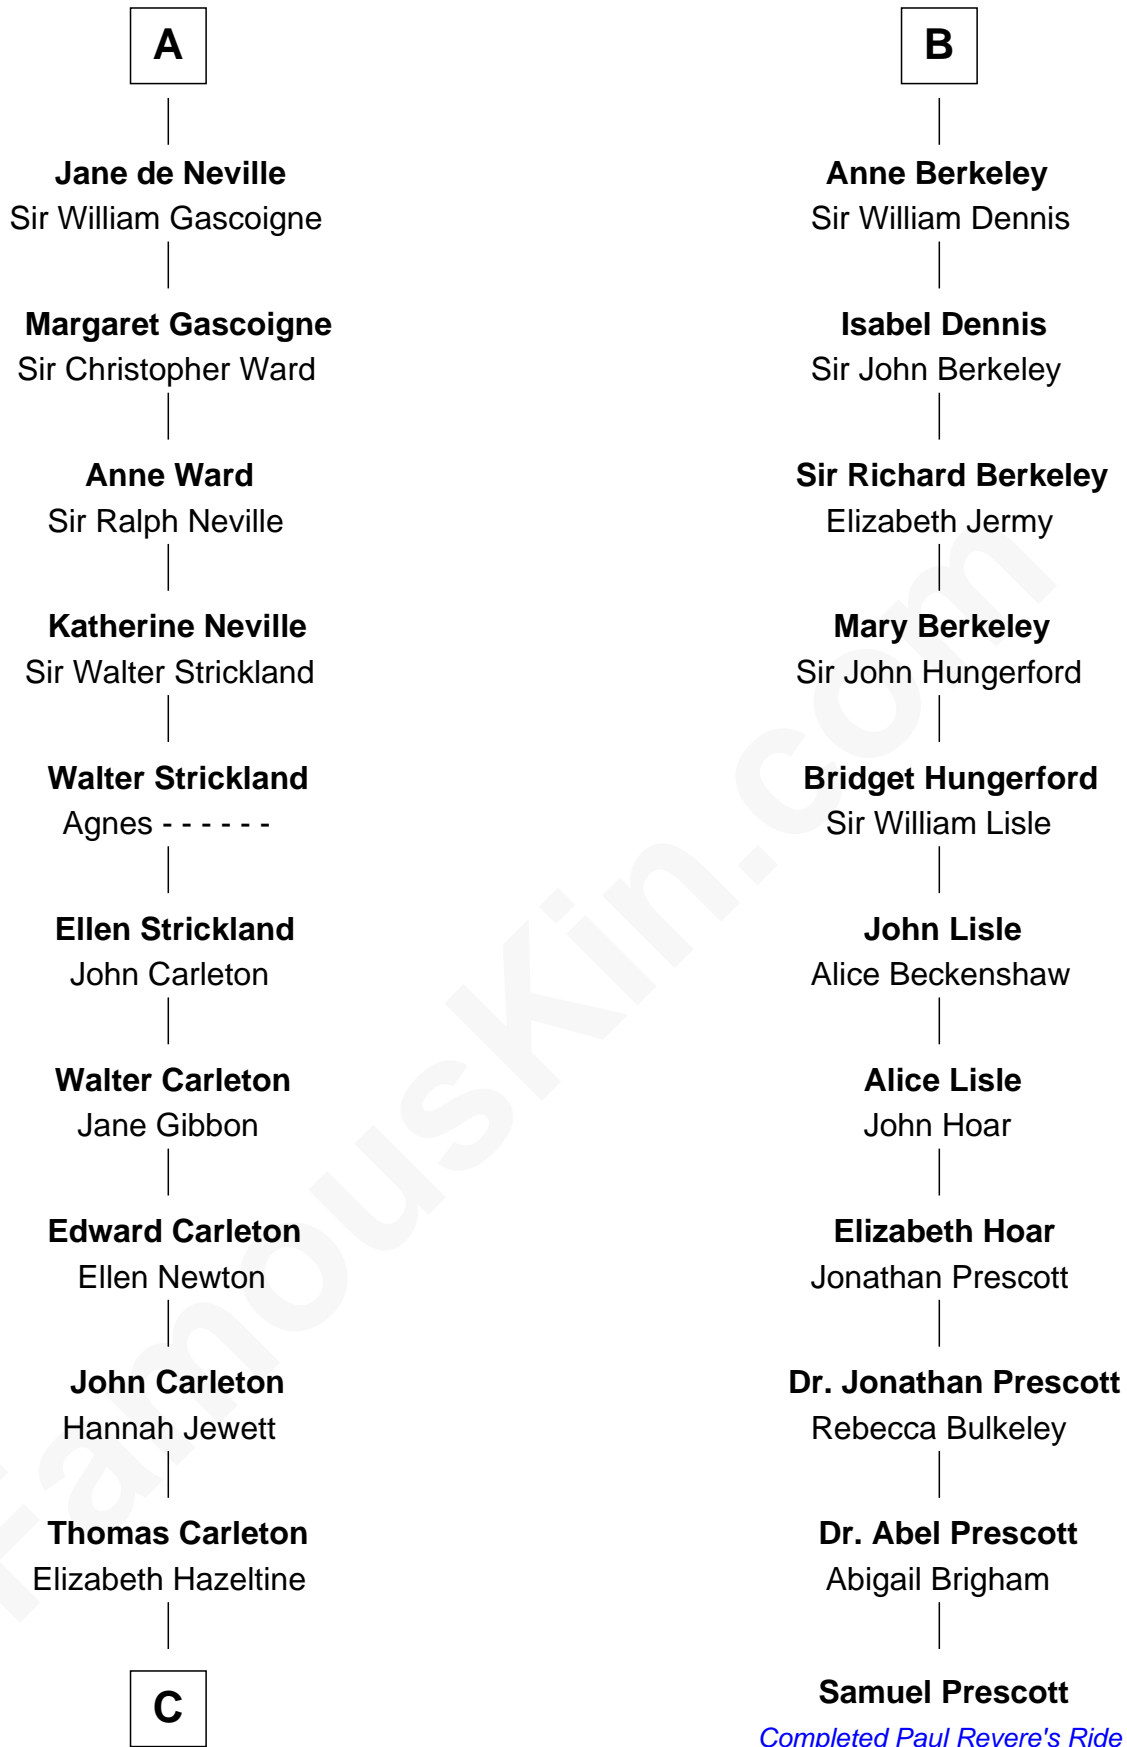

FamousKin.com

Relationship Chart of

Charles A. Pillsbury

Co-Founder of C.A. Pillsbury Co.

17th cousin 4 times removed of

Samuel Prescott

Completed Paul Revere's Midnight Ride

C

—
John Carleton
Hannah Platts

—
Moses Carleton
Margaret Sprake

—
Henry Carleton
Polly Greeley

—
Margaret Sprague Carleton
George Alfred Pillsbury

—
Charles A. Pillsbury
Co-Founder of C.A. Pillsbury Co.

FamousKin.com