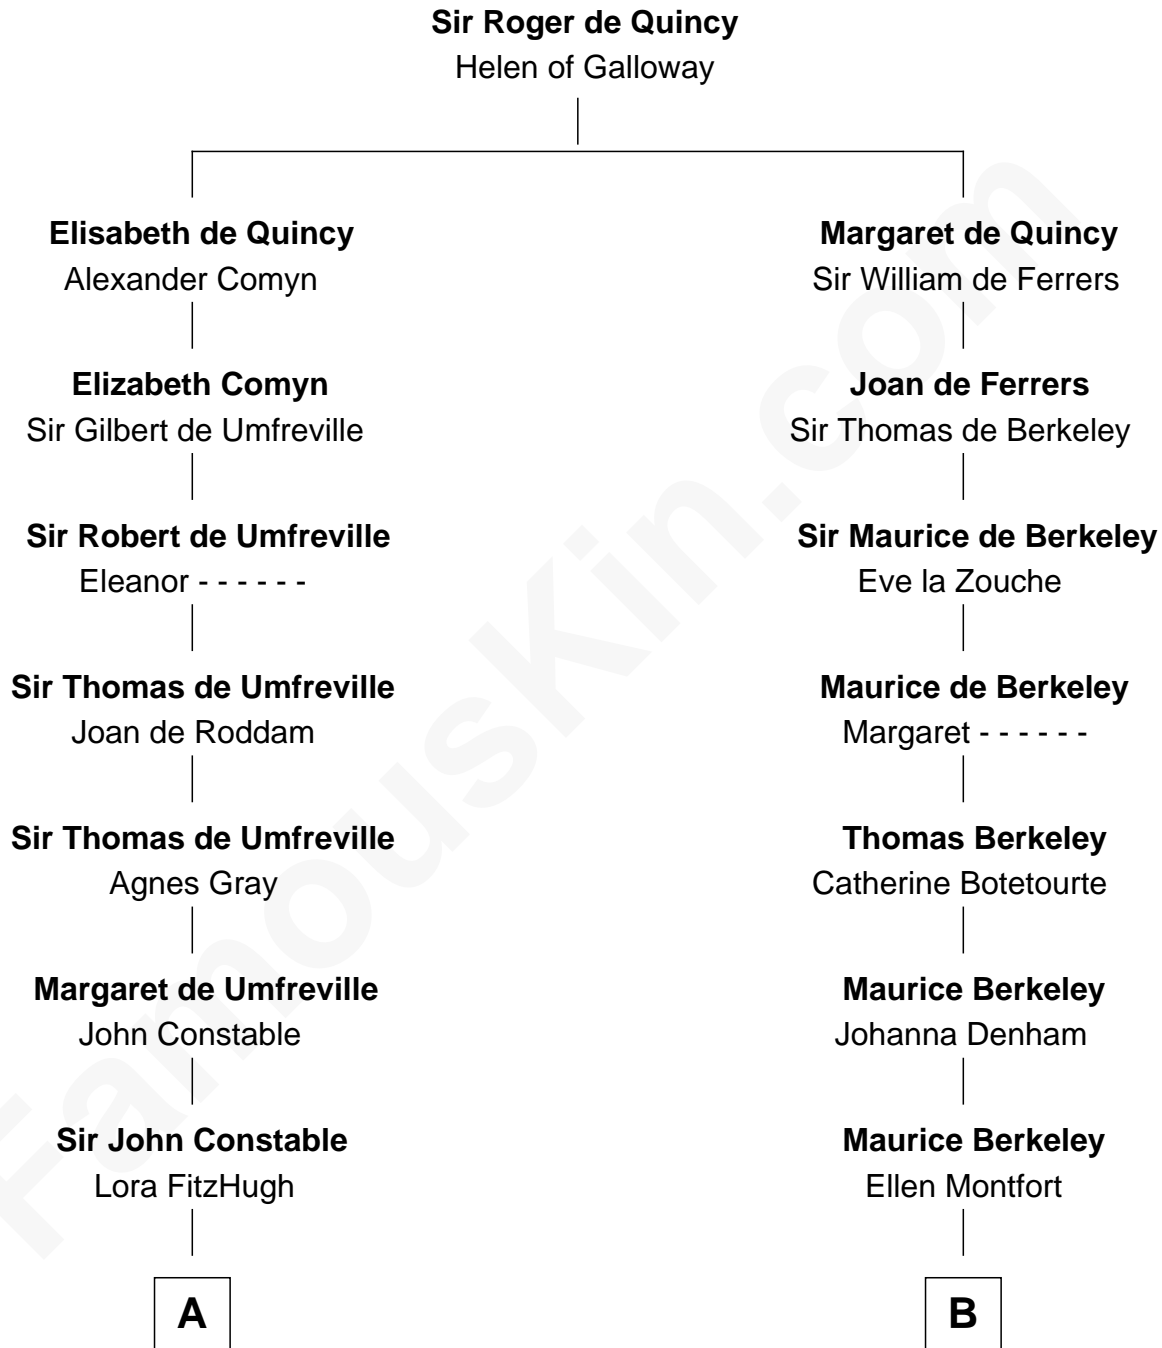

FamousKin.com Relationship Chart of

Charles A. Pillsbury

Co-Founder of C.A. Pillsbury Co.

18th cousin 1 time removed of

Samuel Prescott

Completed Paul Revere's Midnight Ride

C

Henry Carleton

Polly Greeley

Margaret Sprague Carleton

George Alfred Pillsbury

Charles A. Pillsbury

Co-Founder of C.A. Pillsbury Co.

D

Dr. Abel Prescott

Abigail Brigham

Samuel Prescott

Completed Paul Revere's Ride

FamousKin.com