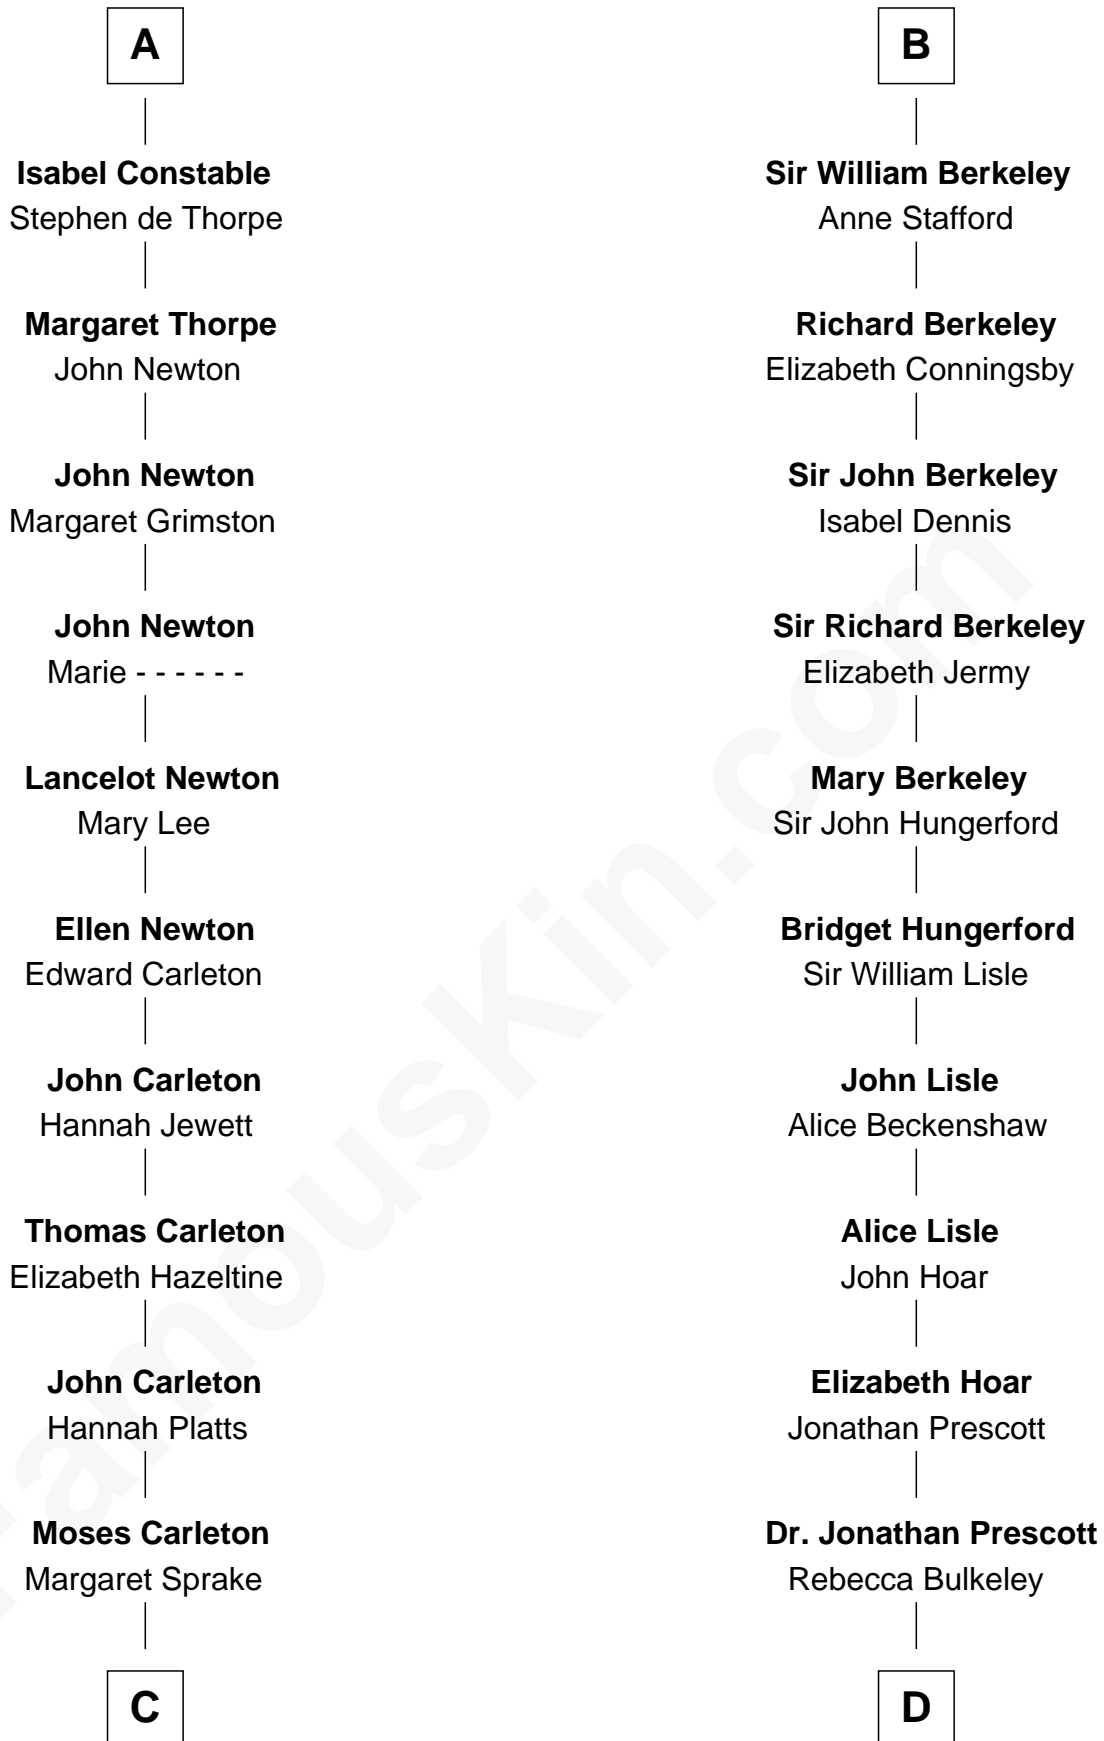

FamousKin.com Relationship Chart of

Charles A. Pillsbury

Co-Founder of C.A. Pillsbury Co.

18th cousin 1 time removed of

Samuel Prescott

Completed Paul Revere's Midnight Ride

C

Henry Carleton

Polly Greeley

Margaret Sprague Carleton

George Alfred Pillsbury

Charles A. Pillsbury

Co-Founder of C.A. Pillsbury Co.

D

Dr. Abel Prescott

Abigail Brigham

Samuel Prescott

Completed Paul Revere's Ride

FamousKin.com