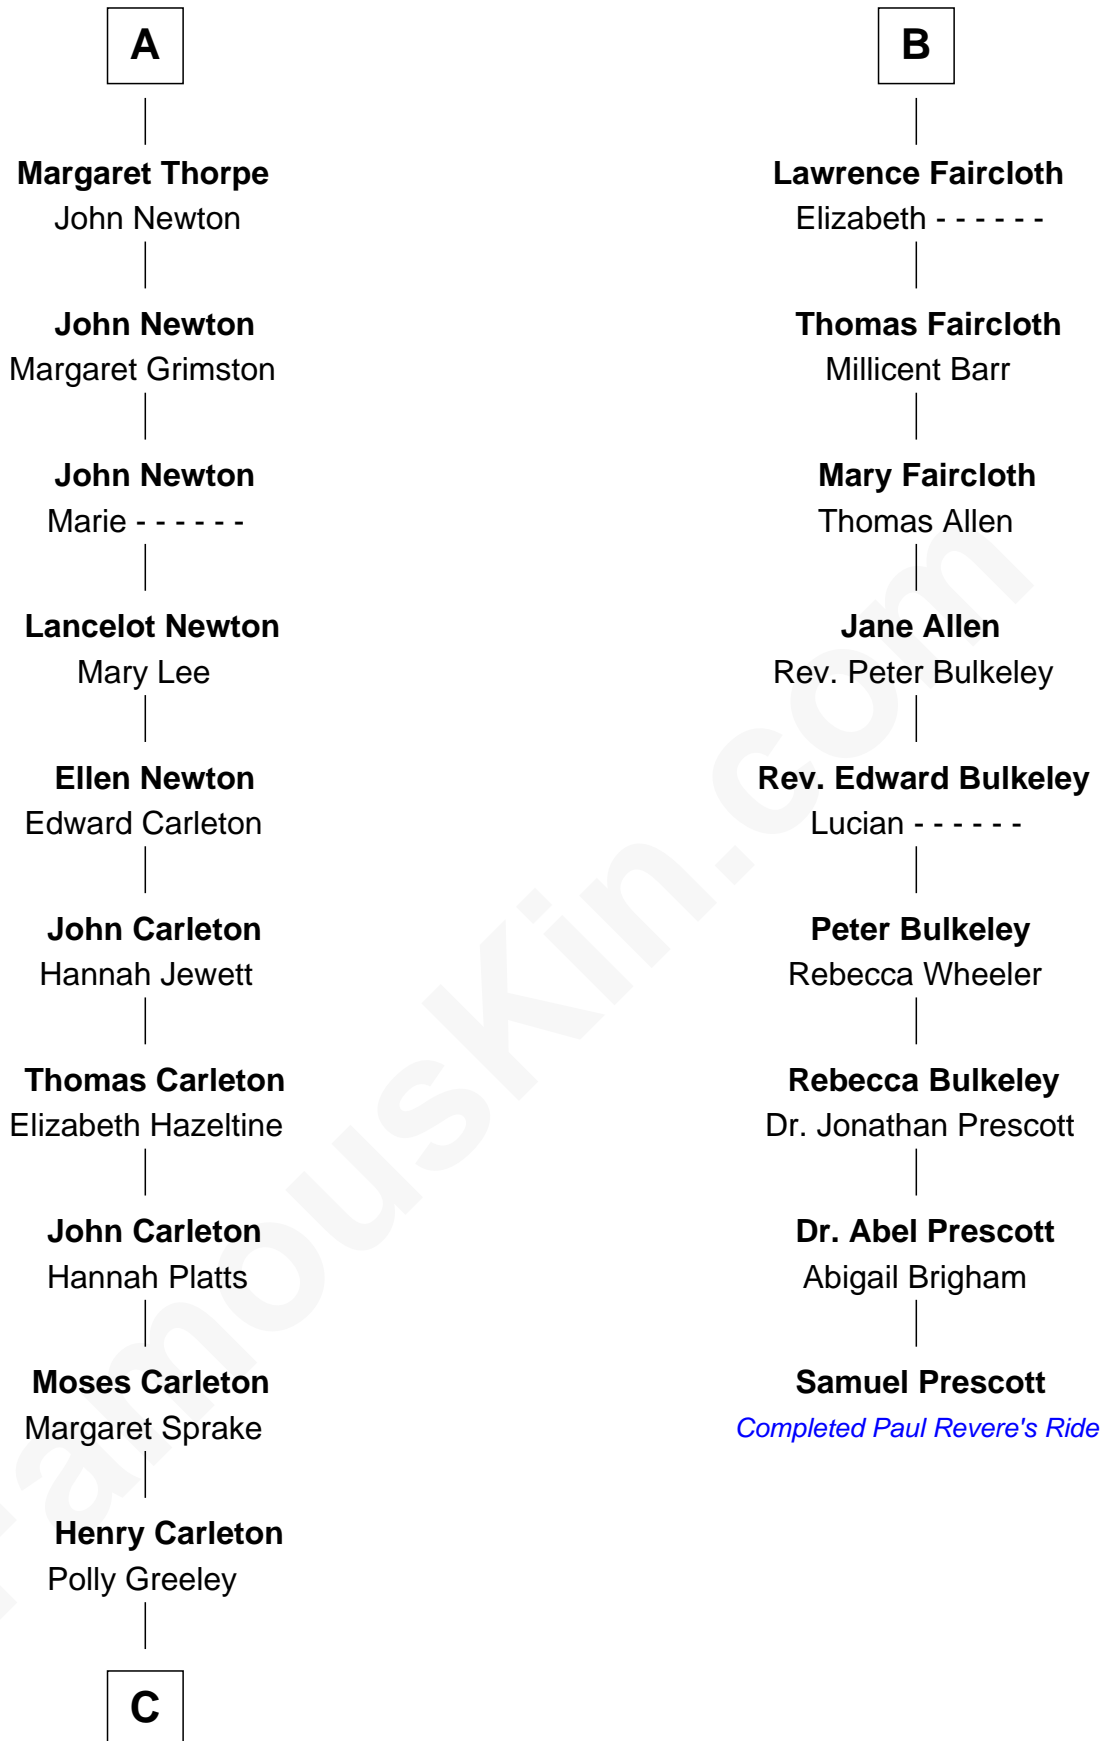

FamousKin.com Relationship Chart of

Charles A. Pillsbury

Co-Founder of C.A. Pillsbury Co.

15th cousin 3 times removed of

Samuel Prescott

Completed Paul Revere's Midnight Ride

C

—
Margaret Sprague Carleton