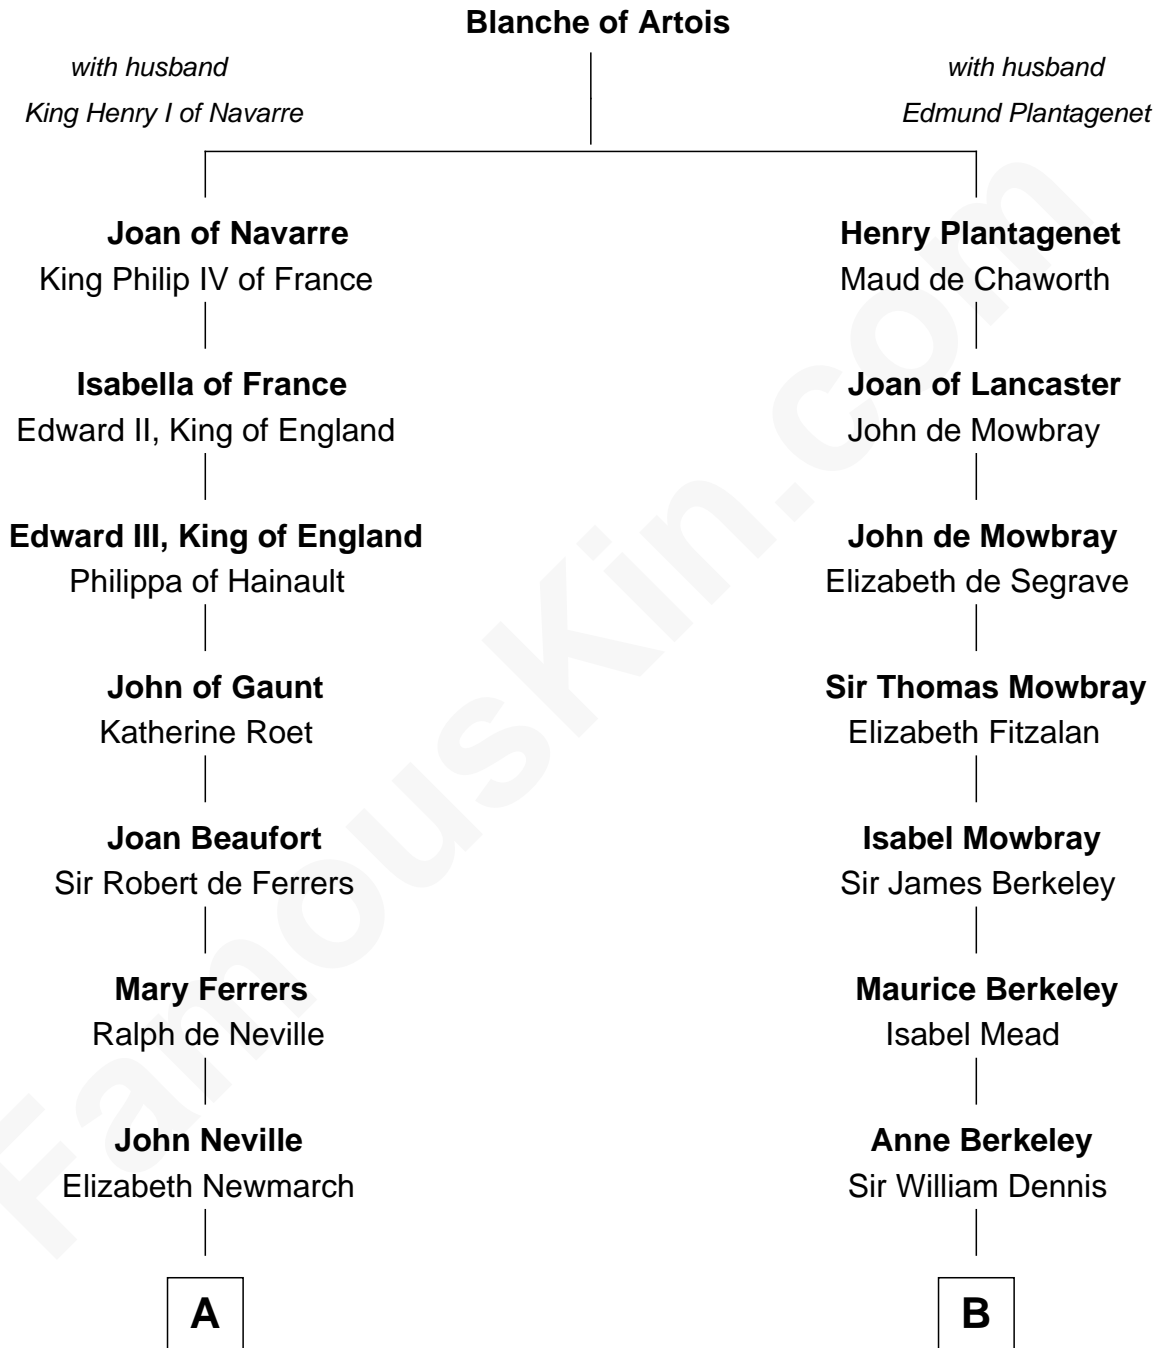

# FamousKin.com Relationship Chart of

**Charles A. Pillsbury**

*Co-Founder of C.A. Pillsbury Co.*

**16th cousin 5 times removed of**

**Samuel Prescott**

*Completed Paul Revere's Midnight Ride*

**C**

—  
**John Carleton**  
Hannah Platts

—  
**Moses Carleton**  
Margaret Sprake

—  
**Henry Carleton**  
Polly Greeley

—  
**Margaret Sprague Carleton**  
George Alfred Pillsbury

—  
**Charles A. Pillsbury**  
*Co-Founder of C.A. Pillsbury Co.*