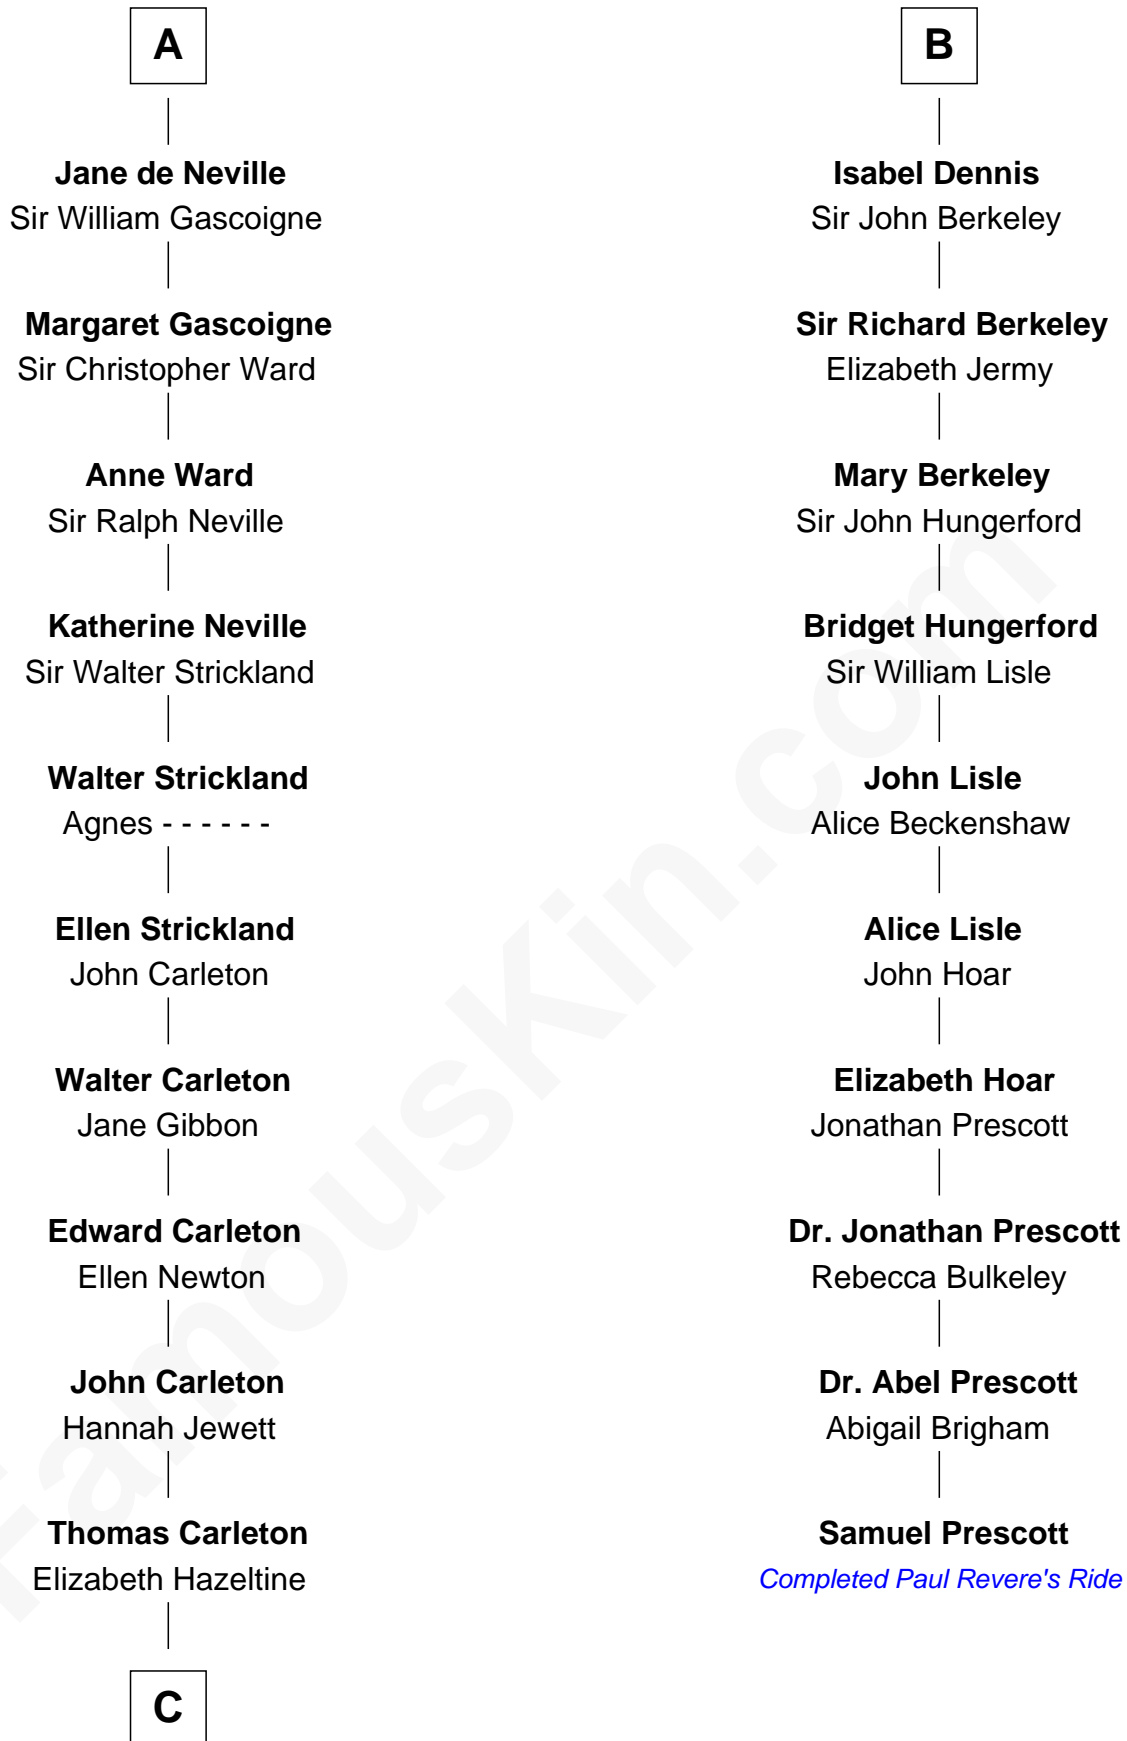

# FamousKin.com Relationship Chart of

**Charles A. Pillsbury**

*Co-Founder of C.A. Pillsbury Co.*

**16th cousin 5 times removed of**

**Samuel Prescott**

*Completed Paul Revere's Midnight Ride*

**C**

—  
**John Carleton**  
Hannah Platts

—  
**Moses Carleton**  
Margaret Sprake

—  
**Henry Carleton**  
Polly Greeley

—  
**Margaret Sprague Carleton**  
George Alfred Pillsbury

—  
**Charles A. Pillsbury**  
*Co-Founder of C.A. Pillsbury Co.*