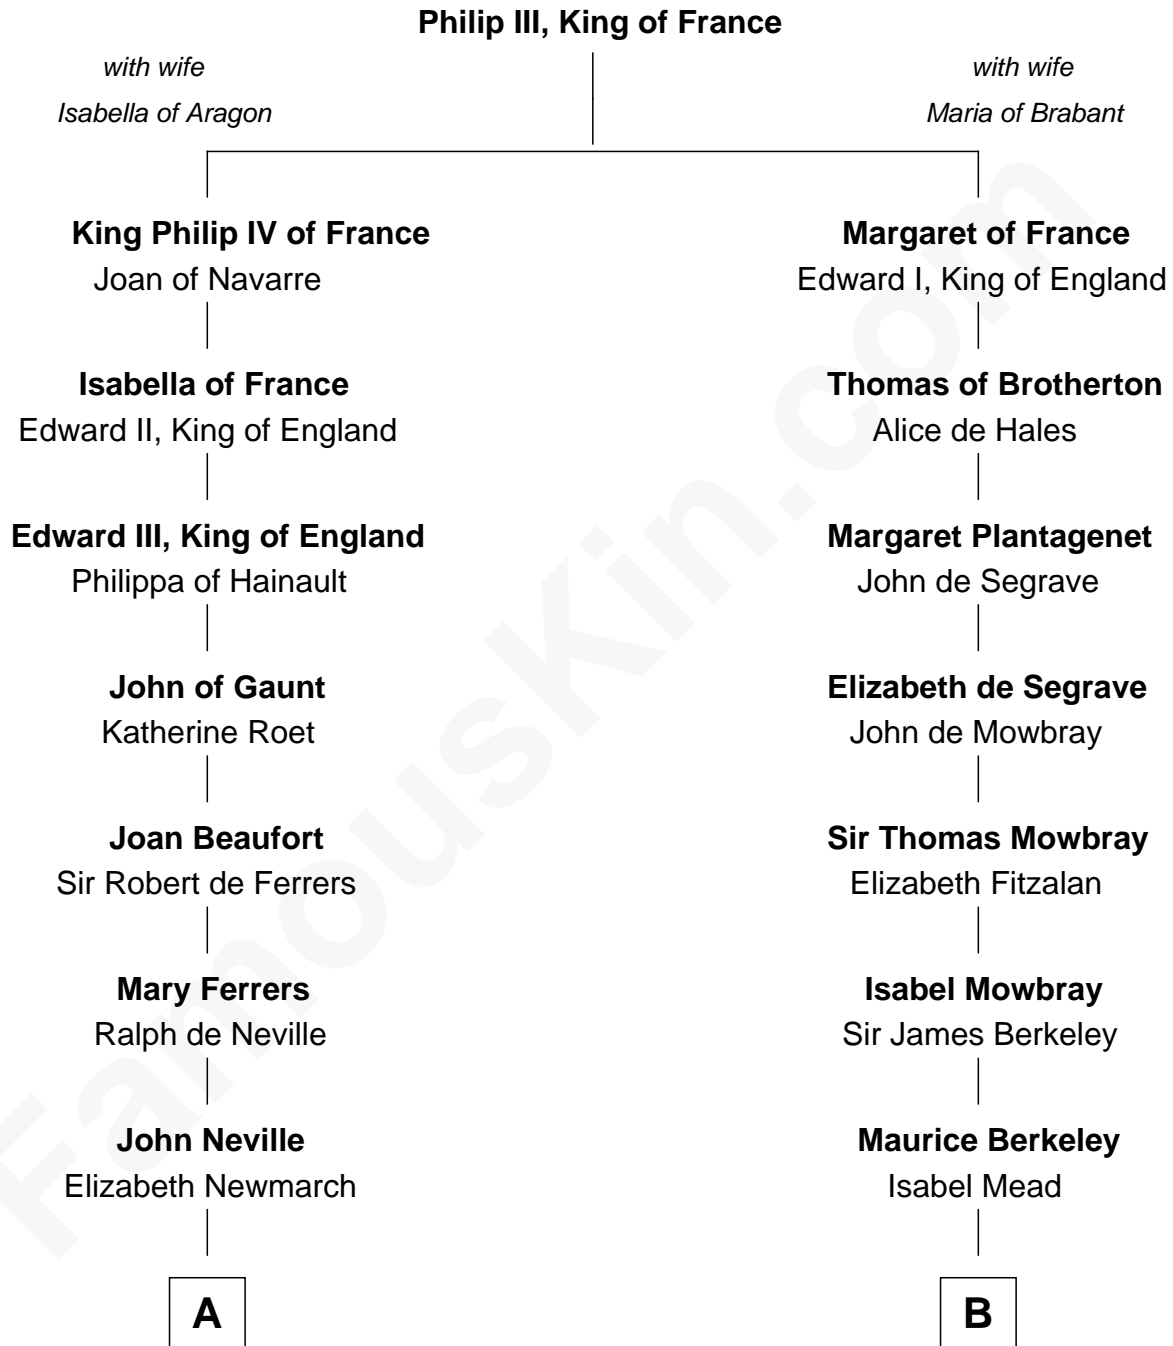

FamousKin.com Relationship Chart of

Charles A. Pillsbury

Co-Founder of C.A. Pillsbury Co.

17th cousin 4 times removed of

Samuel Prescott

Completed Paul Revere's Midnight Ride

C

—
John Carleton
Hannah Platts

—
Moses Carleton
Margaret Sprake

—
Henry Carleton
Polly Greeley

—
Margaret Sprague Carleton
George Alfred Pillsbury

—
Charles A. Pillsbury
Co-Founder of C.A. Pillsbury Co.

FamousKin.com