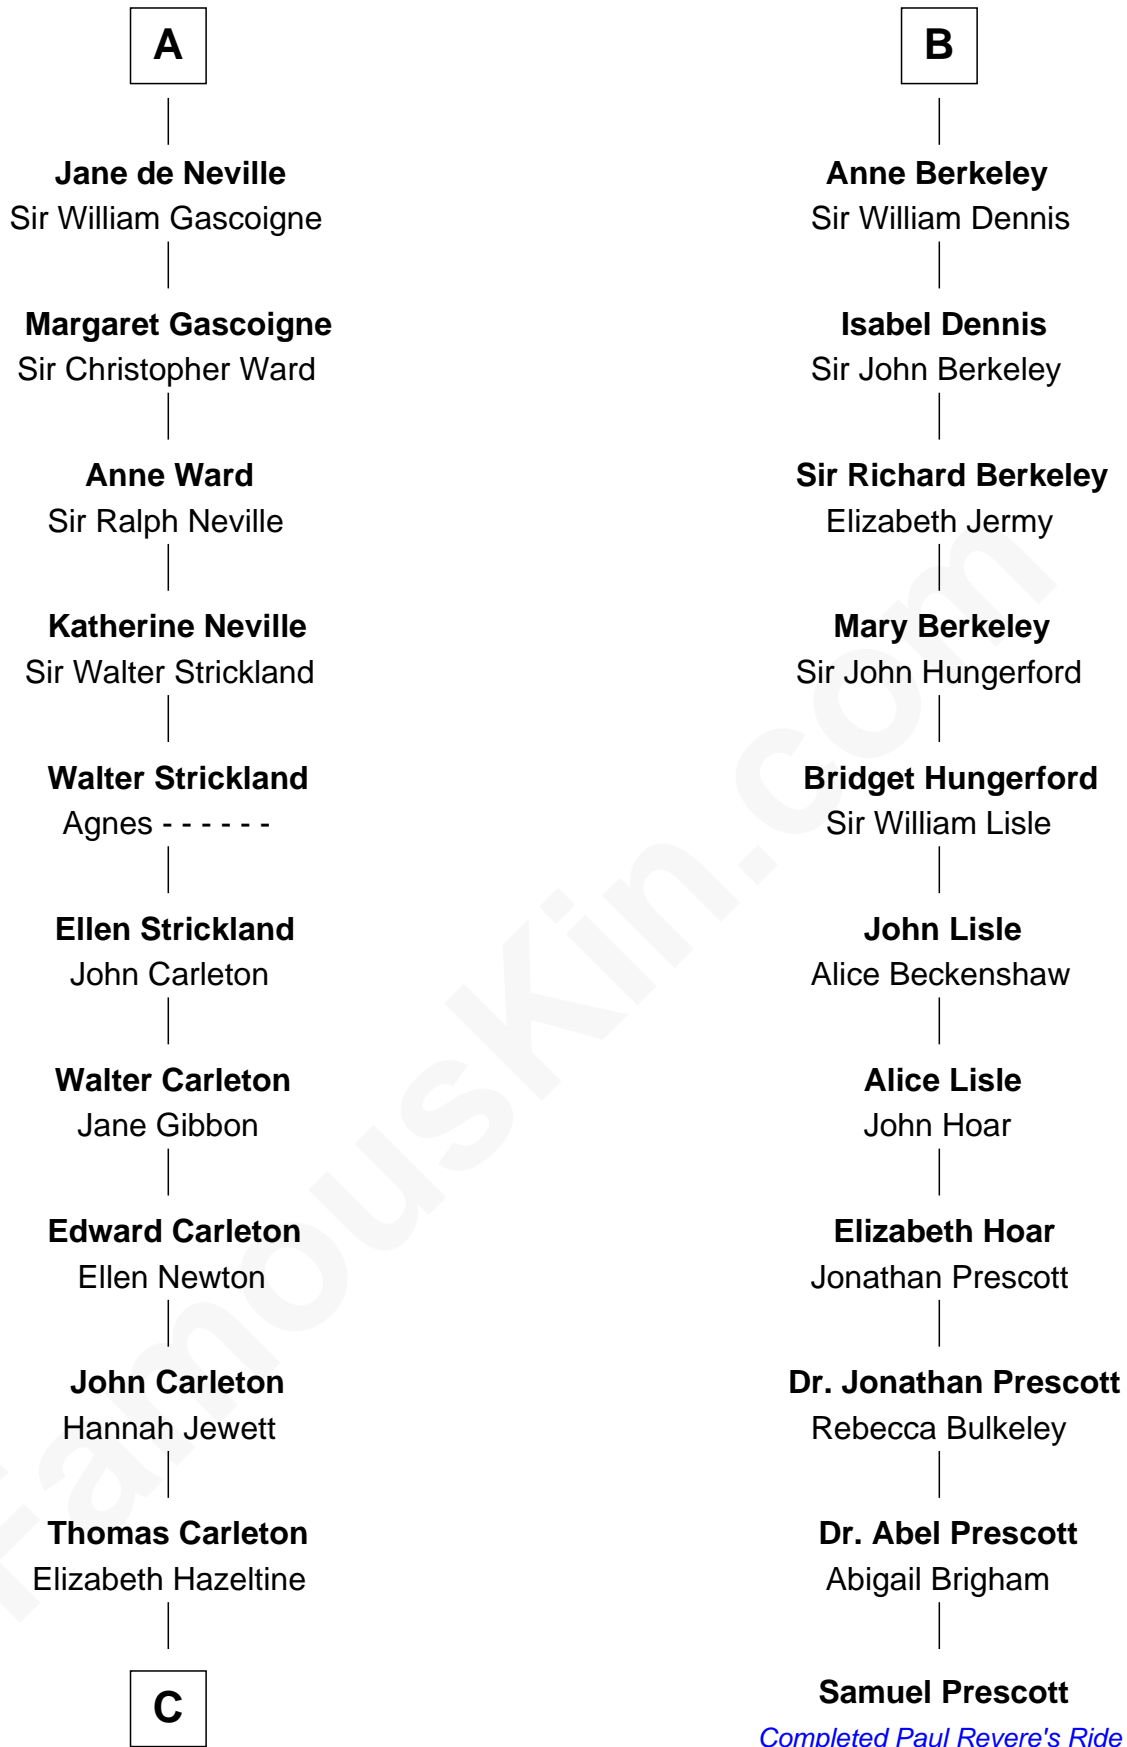

FamousKin.com Relationship Chart of

Charles A. Pillsbury

Co-Founder of C.A. Pillsbury Co.

17th cousin 4 times removed of

Samuel Prescott

Completed Paul Revere's Midnight Ride

C

—
John Carleton
Hannah Platts

—
Moses Carleton
Margaret Sprake

—
Henry Carleton
Polly Greeley

—
Margaret Sprague Carleton
George Alfred Pillsbury

—
Charles A. Pillsbury
Co-Founder of C.A. Pillsbury Co.

FamousKin.com