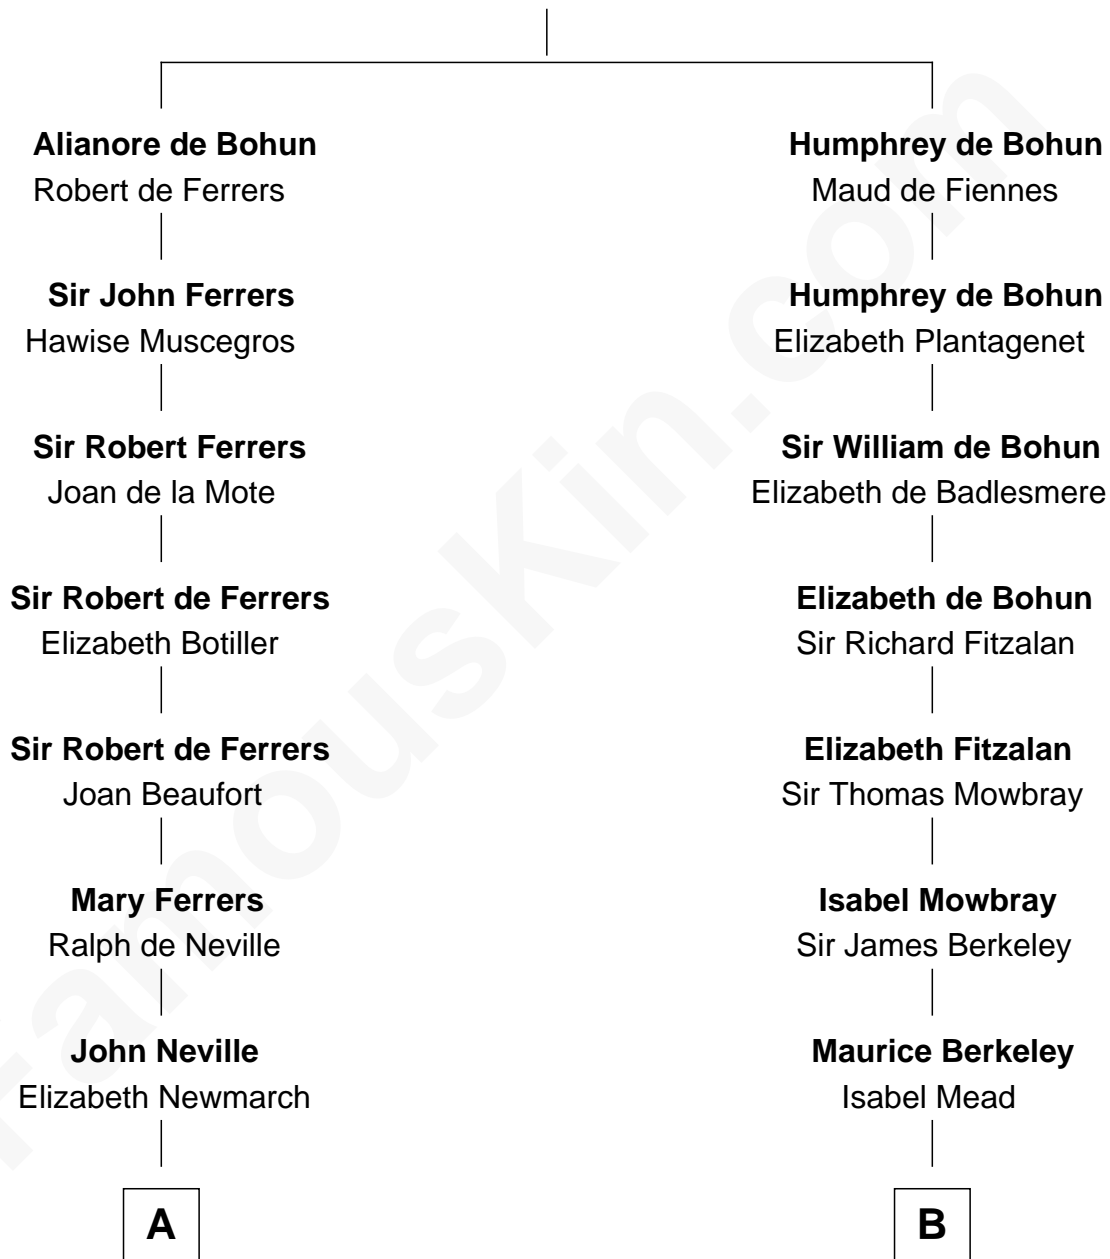

FamousKin.com

Relationship Chart of

Charles A. Pillsbury

Co-Founder of C.A. Pillsbury Co.

17th cousin 4 times removed of

Samuel Prescott

Completed Paul Revere's Midnight Ride

Sir Humphrey de Bohun

Eleanor de Braiose

C

—
John Carleton
Hannah Platts

—
Moses Carleton
Margaret Sprake

—
Henry Carleton
Polly Greeley

—
Margaret Sprague Carleton
George Alfred Pillsbury

—
Charles A. Pillsbury
Co-Founder of C.A. Pillsbury Co.