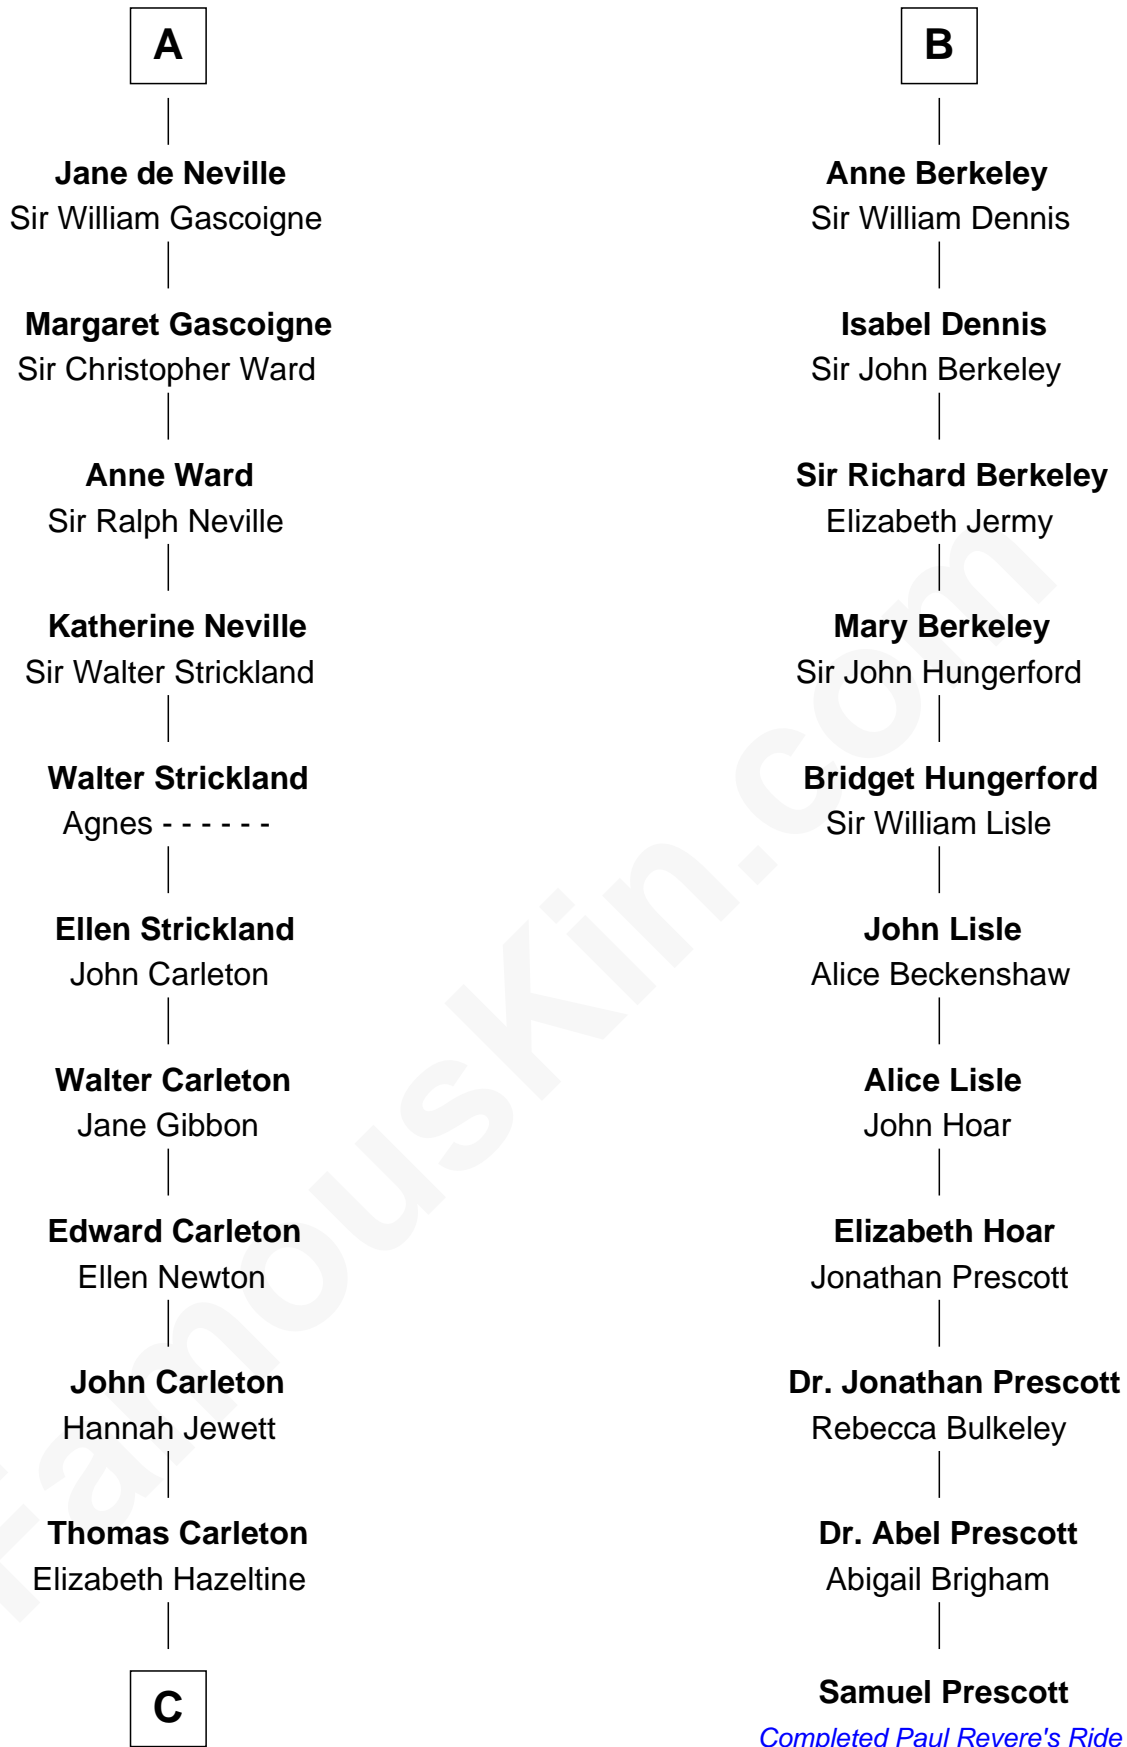

FamousKin.com

Relationship Chart of

Charles A. Pillsbury

Co-Founder of C.A. Pillsbury Co.

17th cousin 4 times removed of

Samuel Prescott

Completed Paul Revere's Midnight Ride

Sir Humphrey de Bohun

Eleanor de Braiose

C

—
John Carleton
Hannah Platts

—
Moses Carleton
Margaret Sprake

—
Henry Carleton
Polly Greeley

—
Margaret Sprague Carleton
George Alfred Pillsbury

—
Charles A. Pillsbury
Co-Founder of C.A. Pillsbury Co.