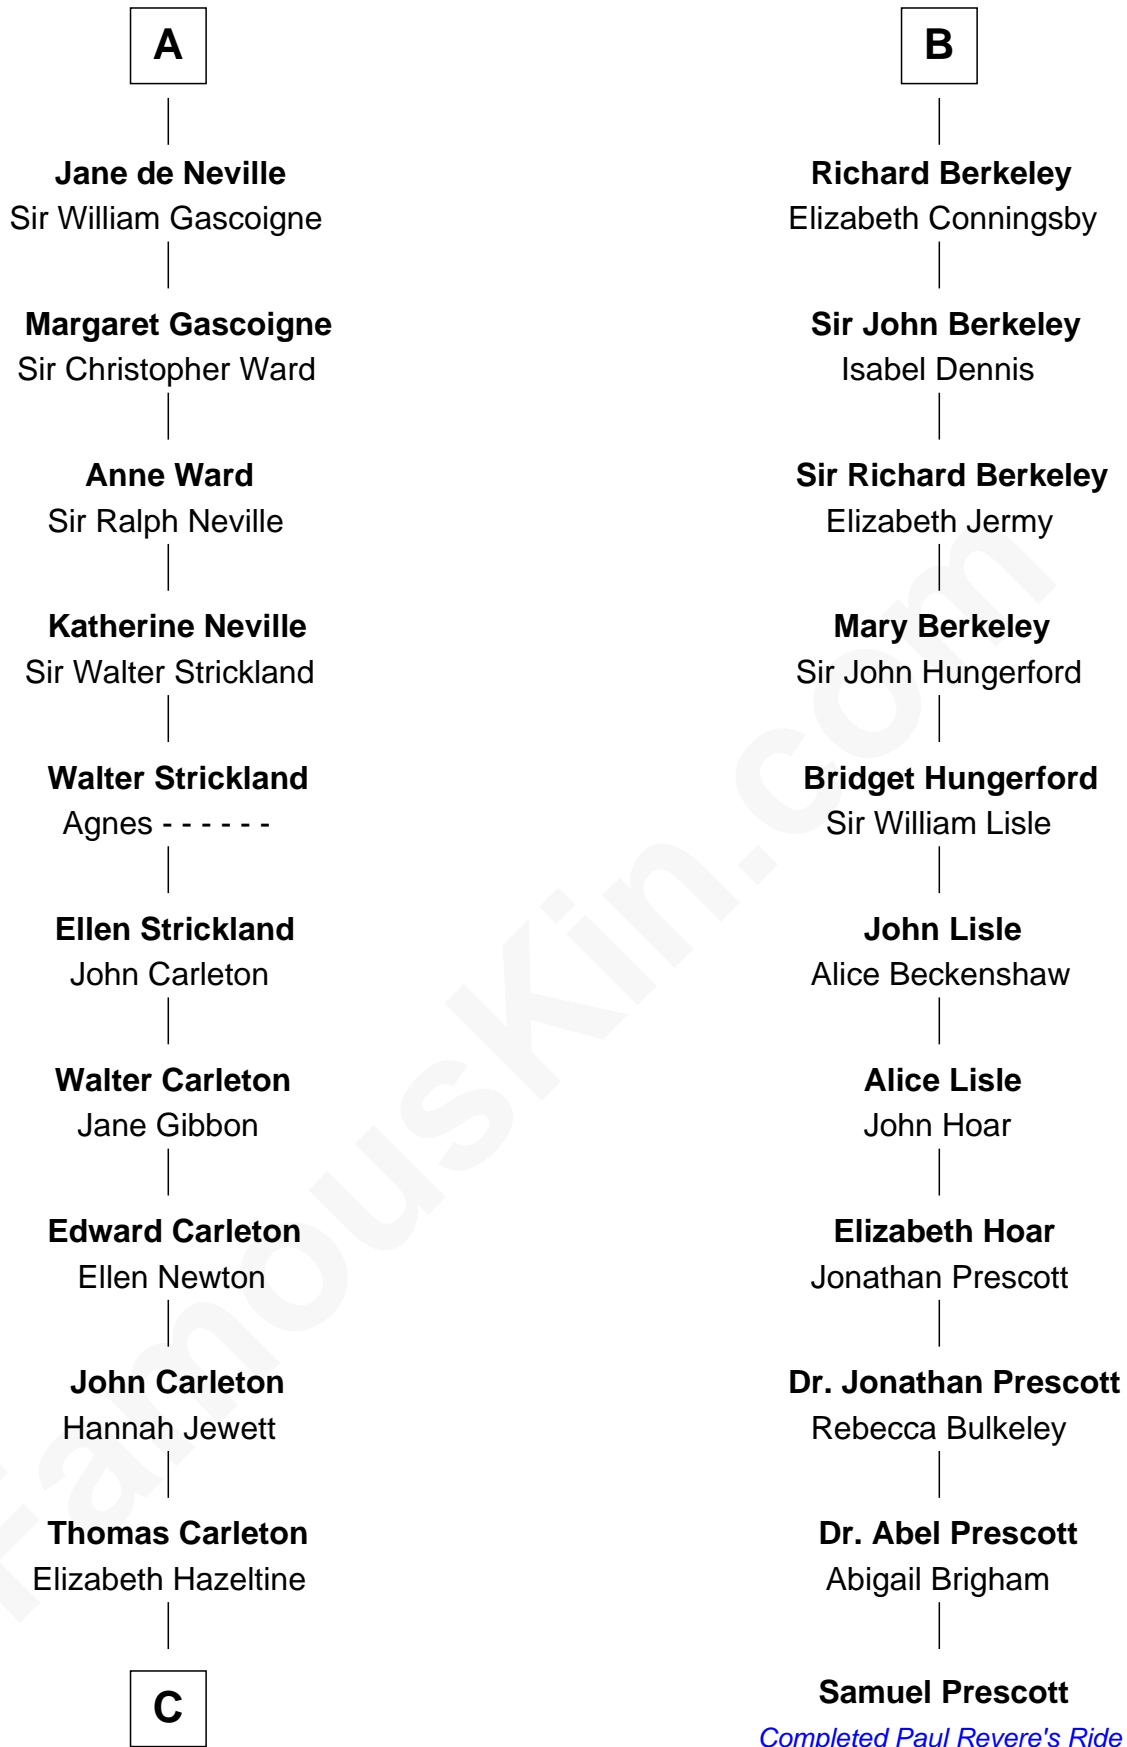

FamousKin.com Relationship Chart of

Charles A. Pillsbury

Co-Founder of C.A. Pillsbury Co.

17th cousin 4 times removed of

Samuel Prescott

Completed Paul Revere's Midnight Ride

C

—
John Carleton
Hannah Platts

—
Moses Carleton
Margaret Sprake

—
Henry Carleton
Polly Greeley

—
Margaret Sprague Carleton
George Alfred Pillsbury

—
Charles A. Pillsbury
Co-Founder of C.A. Pillsbury Co.

FamousKin.com