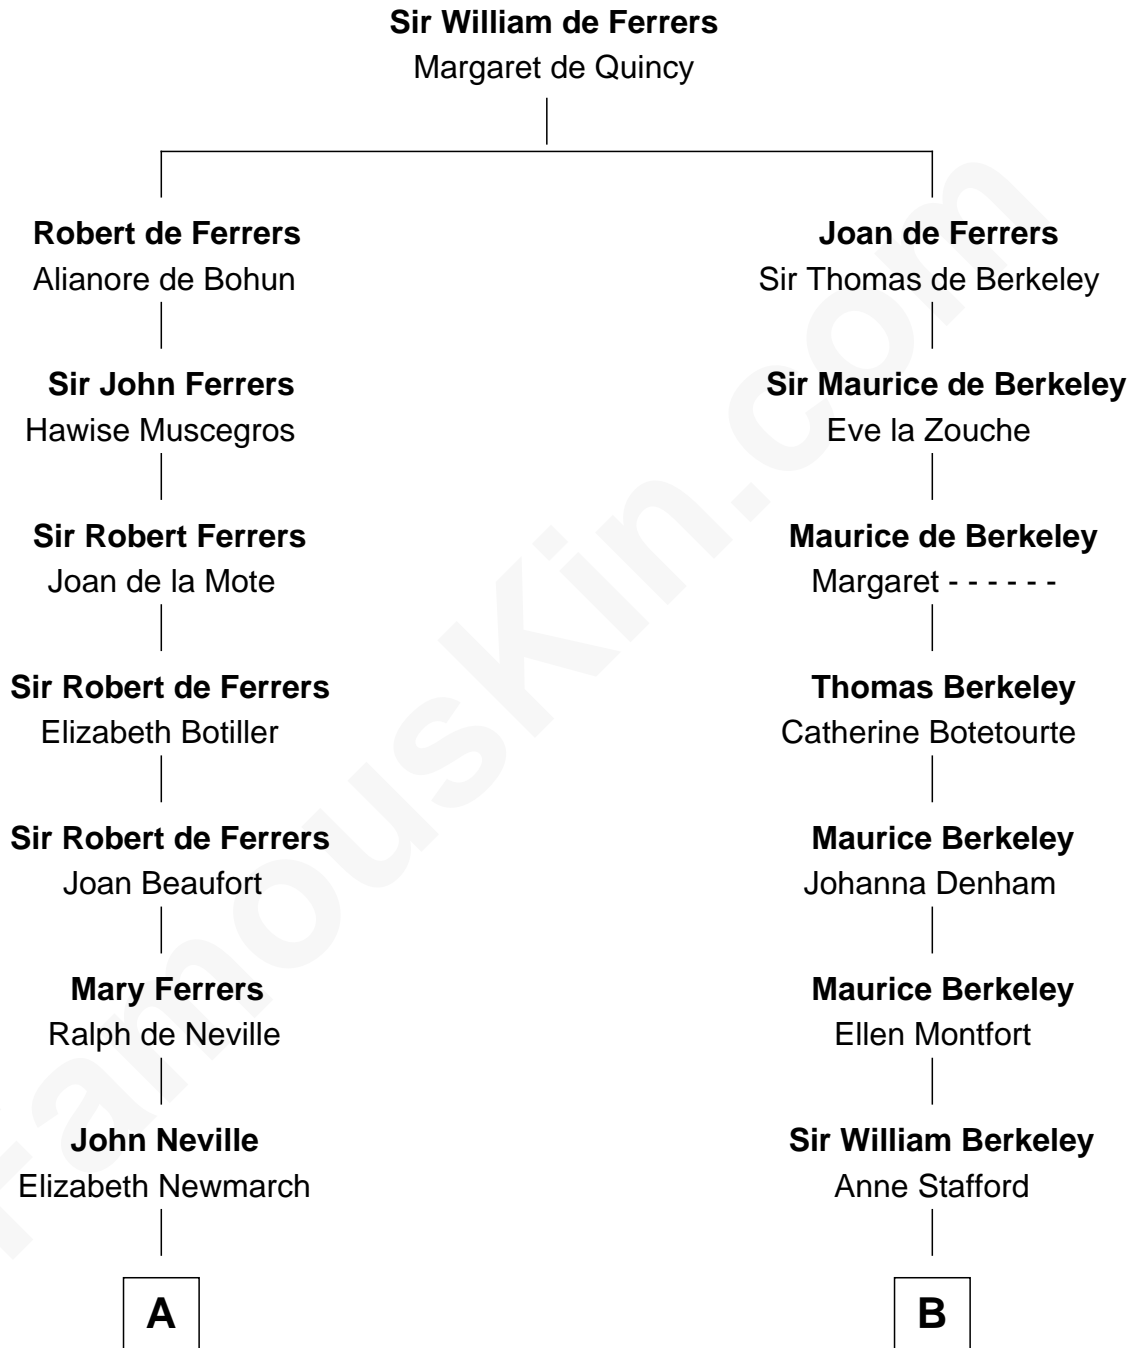

FamousKin.com Relationship Chart of

Charles A. Pillsbury

Co-Founder of C.A. Pillsbury Co.

17th cousin 4 times removed of

Samuel Prescott

Completed Paul Revere's Midnight Ride

C

—
John Carleton
Hannah Platts

—
Moses Carleton
Margaret Sprake

—
Henry Carleton
Polly Greeley

—
Margaret Sprague Carleton
George Alfred Pillsbury

—
Charles A. Pillsbury
Co-Founder of C.A. Pillsbury Co.

FamousKin.com