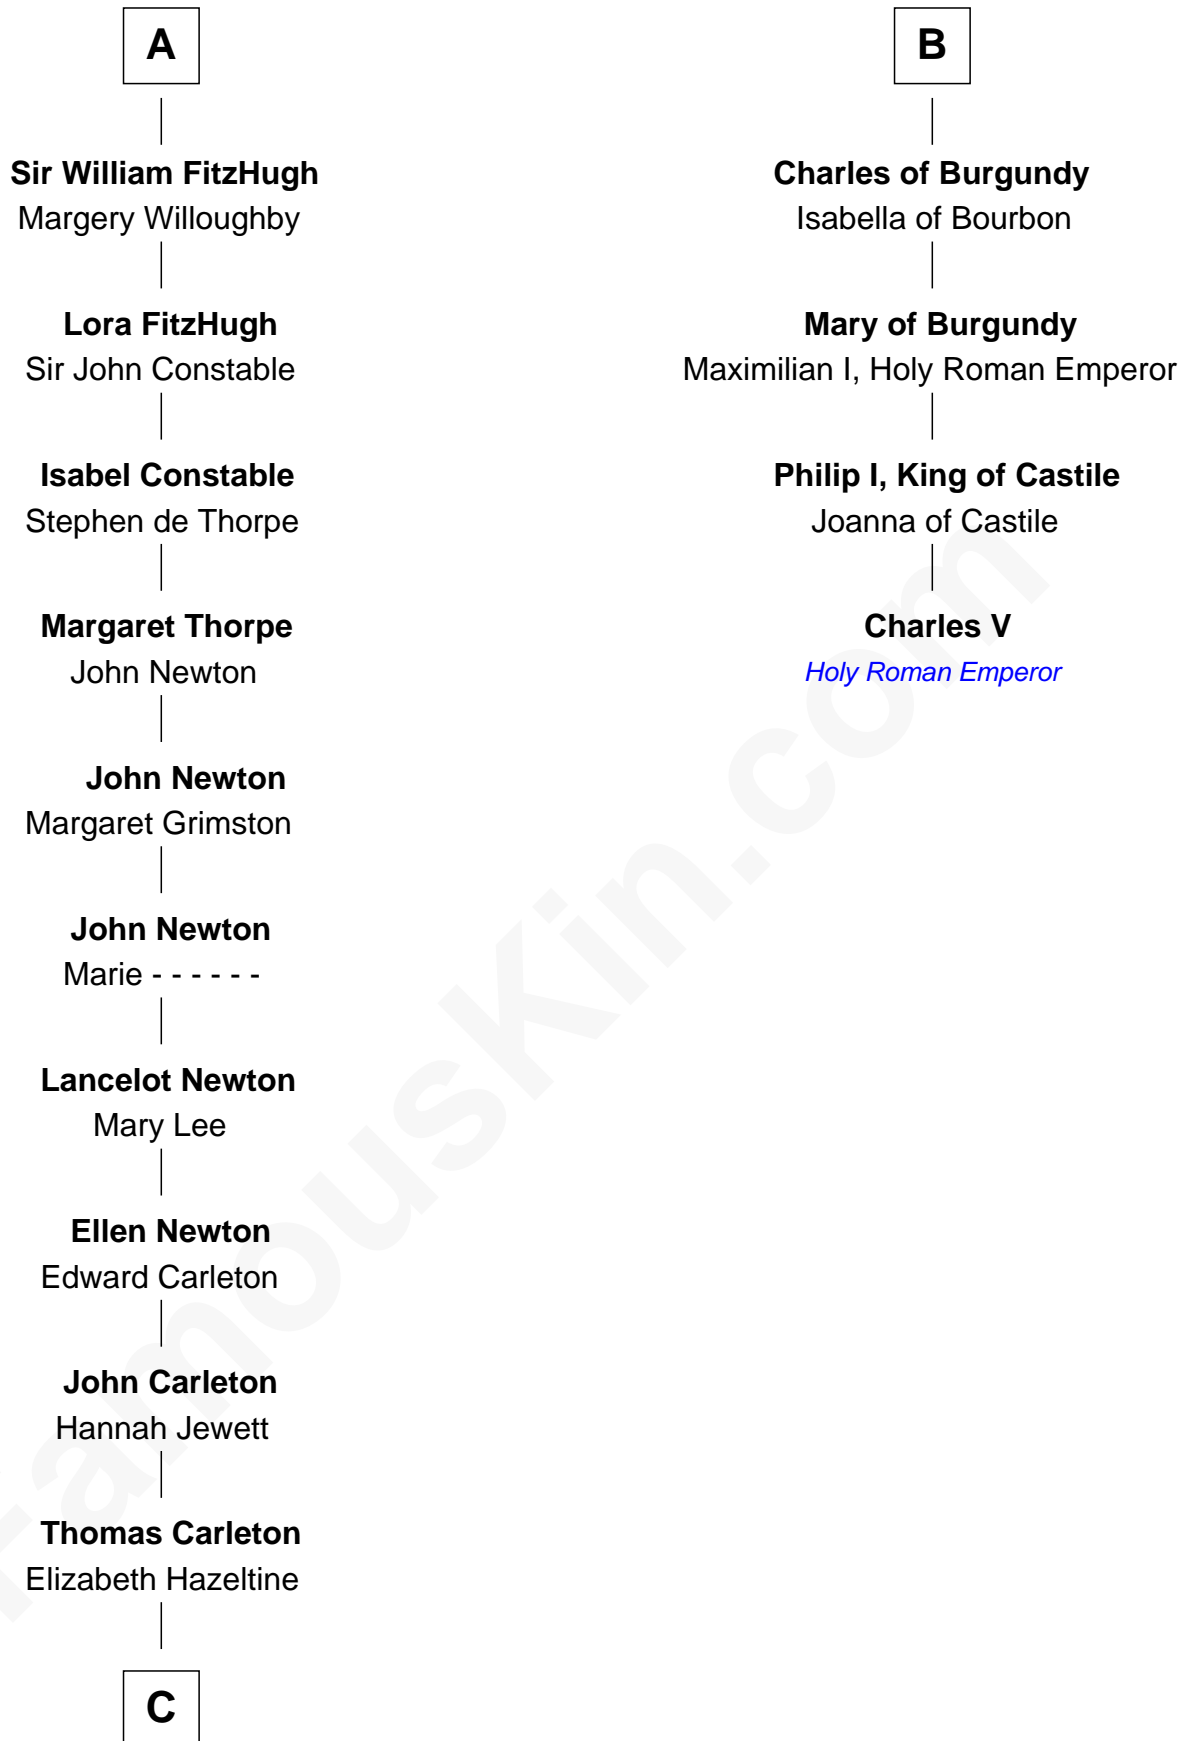

FamousKin.com Relationship Chart of

Charles A. Pillsbury

Co-Founder of C.A. Pillsbury Co.

10th cousin 11 times removed of

Charles V

Holy Roman Emperor

John, King of England

C

—
John Carleton
Hannah Platts

—
Moses Carleton
Margaret Sprake

—
Henry Carleton
Polly Greeley

—
Margaret Sprague Carleton
George Alfred Pillsbury

—
Charles A. Pillsbury
Co-Founder of C.A. Pillsbury Co.

FamousKin.com