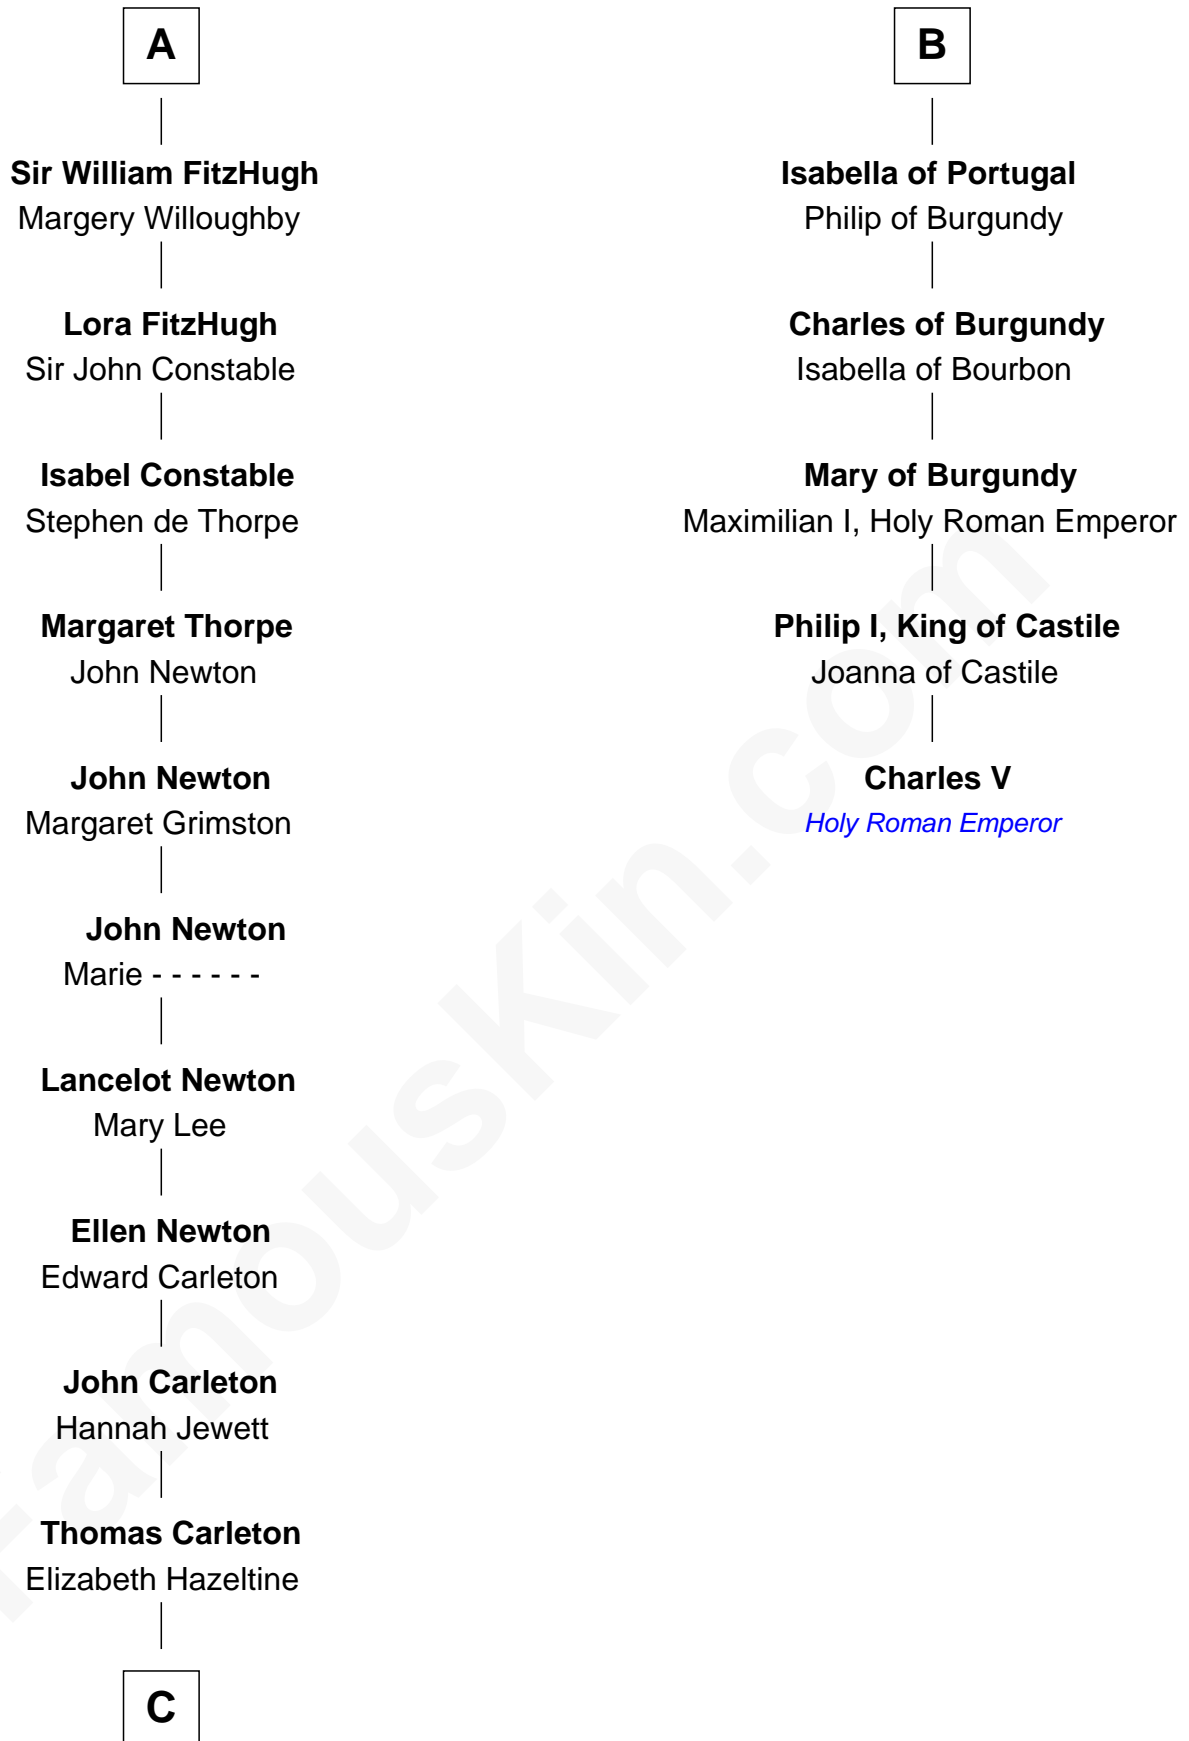

FamousKin.com

Relationship Chart of

Charles A. Pillsbury

Co-Founder of C.A. Pillsbury Co.

11th cousin 10 times removed of

Charles V

Holy Roman Emperor

Henry II, King of England

not married
Ida de Tony

with wife
Eleanor of Aquitaine

Sir William Longespee

Ela of Salisbury

Ida Longespee

Sir Walter FitzRobert

Ela FitzWalter

William de Odingsells

A

John, King of England

Isabelle of Angoulême

Henry III, King of England

Eleanor of Provence

Edward I, King of England

Eleanor of Castile

Edward II, King of England

Isabella of France

Edward III, King of England

Philippa of Hainault

John of Gaunt

Blanche of Lancaster

Philippa of Lancaster

John I, King of Portugal

B