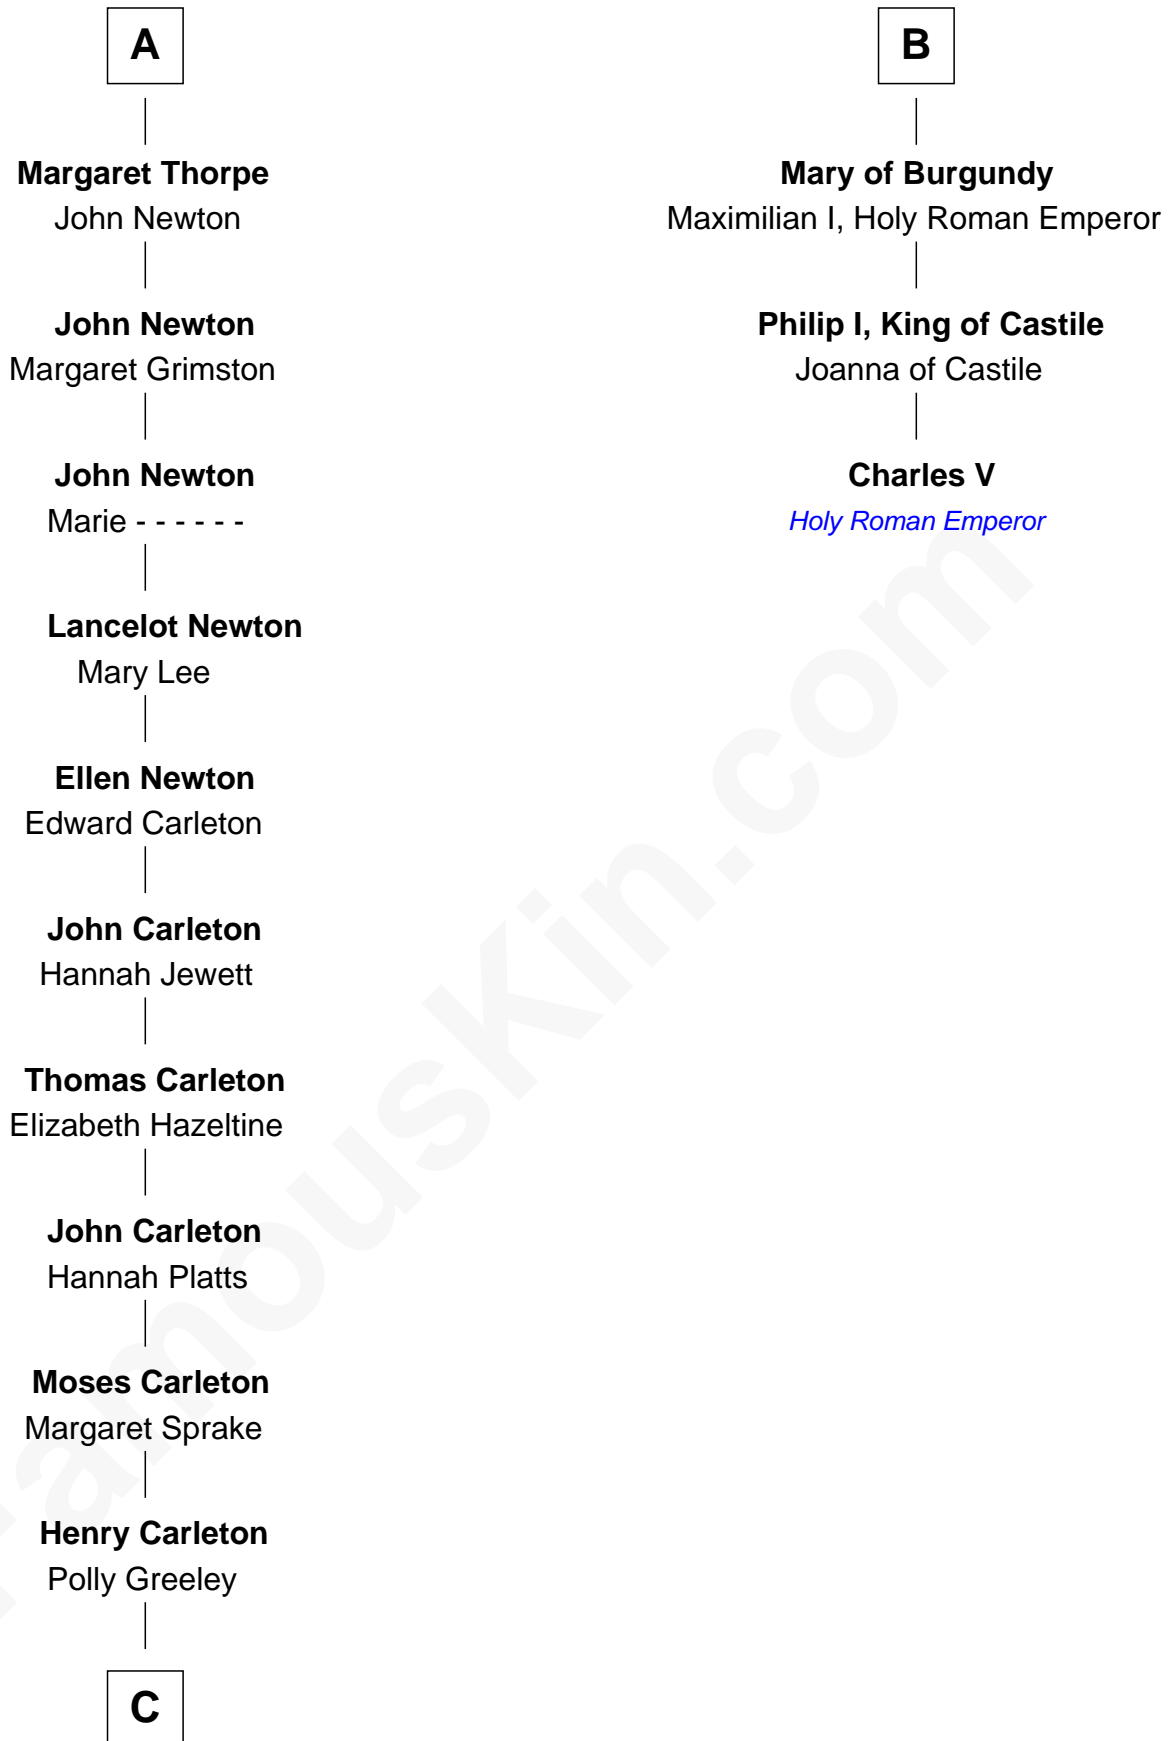

FamousKin.com Relationship Chart of

Charles A. Pillsbury

Co-Founder of C.A. Pillsbury Co.

9th cousin 9 times removed of

Charles V

Holy Roman Emperor

Alexander Comyn

Elisabeth de Quincy

C

—
Margaret Sprague Carleton

George Alfred Pillsbury

—
Charles A. Pillsbury

Co-Founder of C.A. Pillsbury Co.

FamousKin.com