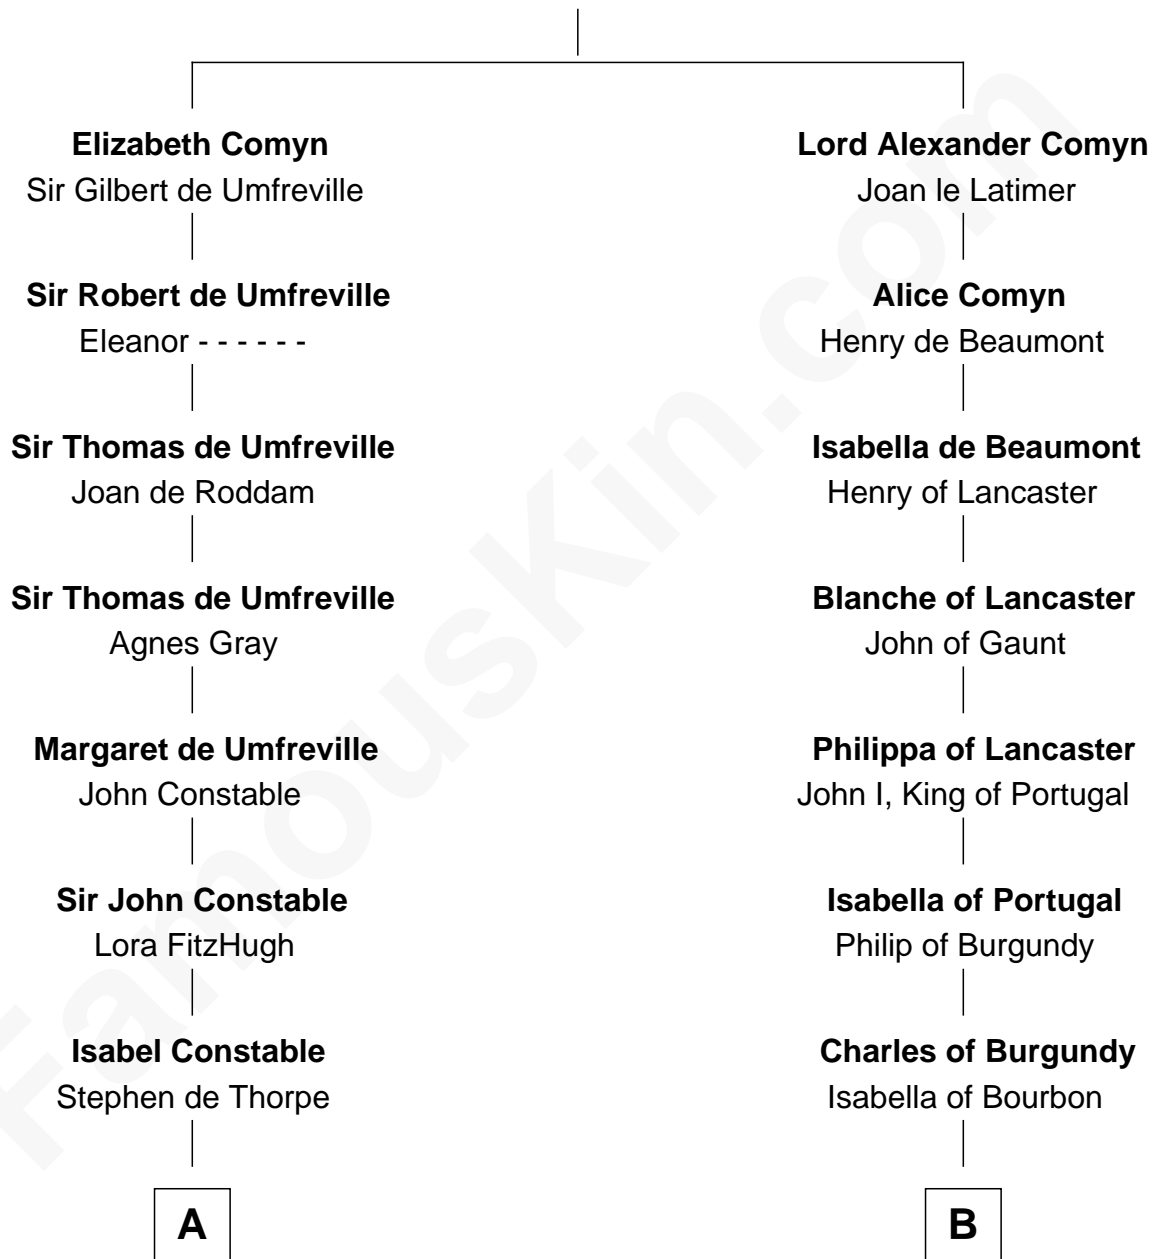

FamousKin.com Relationship Chart of

Charles A. Pillsbury

Co-Founder of C.A. Pillsbury Co.

9th cousin 9 times removed of

Charles V

Holy Roman Emperor

Alexander Comyn

Elisabeth de Quincy

C

—
Margaret Sprague Carleton

George Alfred Pillsbury

—
Charles A. Pillsbury

Co-Founder of C.A. Pillsbury Co.

FamousKin.com