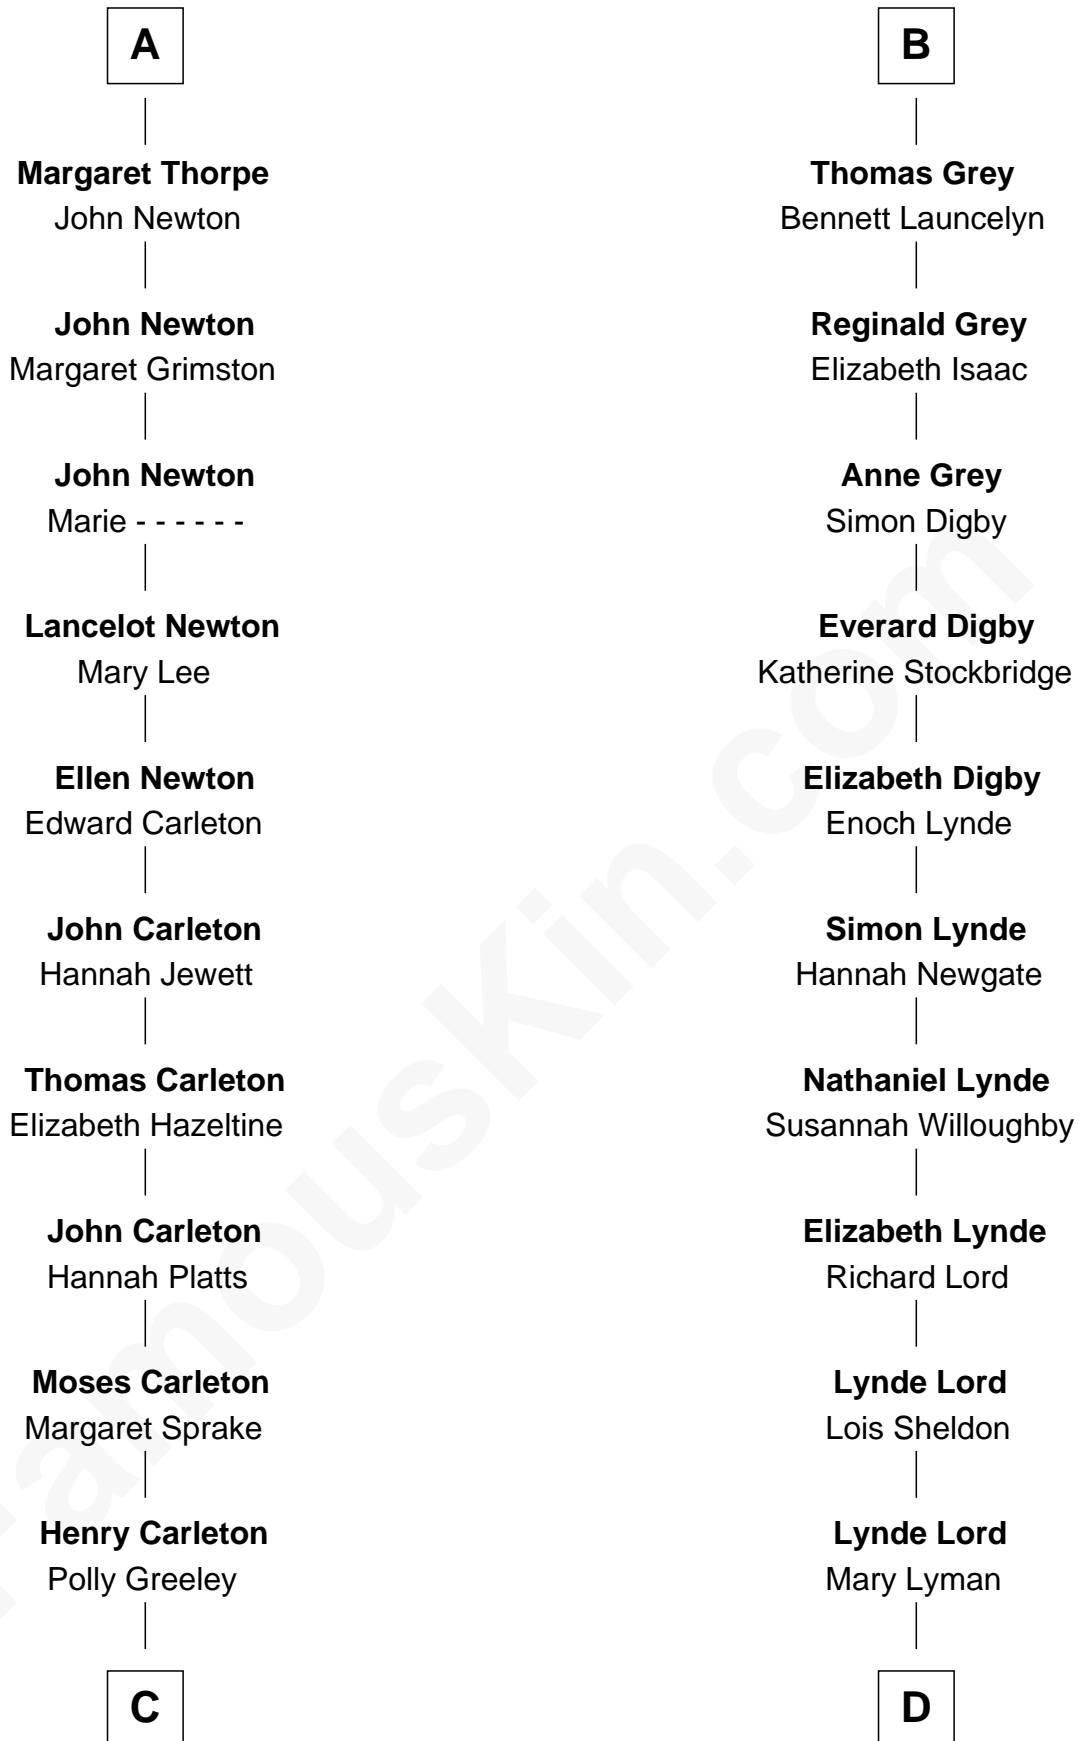

FamousKin.com

Relationship Chart of

Charles A. Pillsbury

Co-Founder of C.A. Pillsbury Co.

18th cousin 1 time removed of

J.P. Morgan

American Banker and Art Collector

C

Margaret Sprague Carleton

George Alfred Pillsbury

Charles A. Pillsbury

Co-Founder of C.A. Pillsbury Co.

D

Mary Sheldon Lord

John Pierpont

Juliet Pierpont