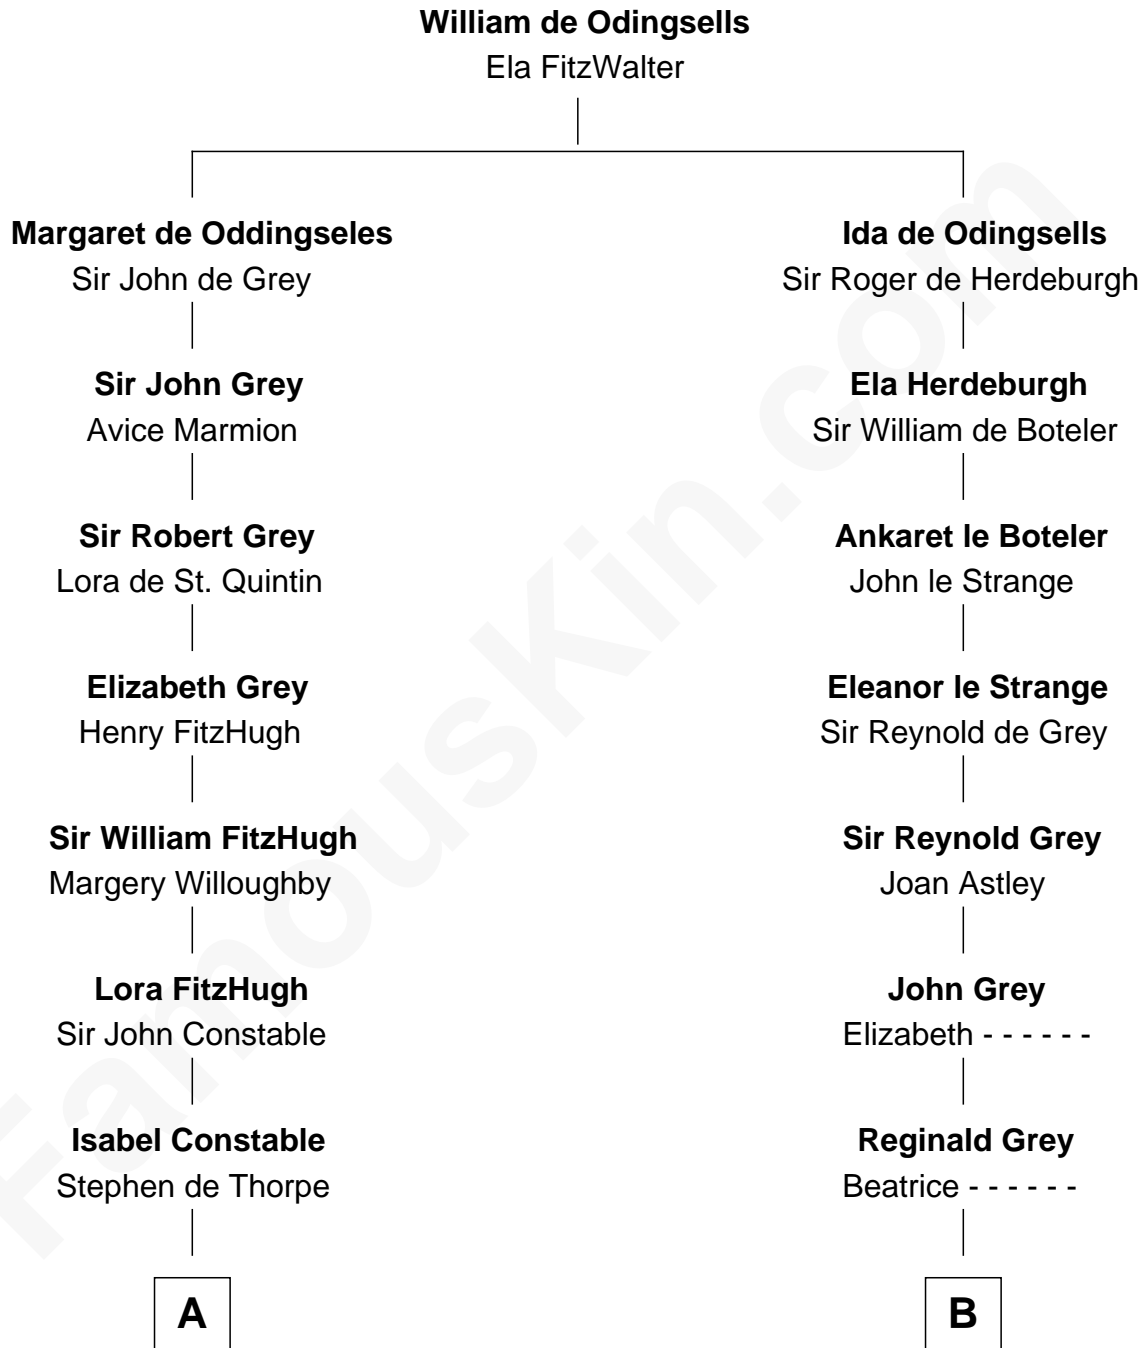

FamousKin.com

Relationship Chart of

Charles A. Pillsbury

Co-Founder of C.A. Pillsbury Co.

18th cousin 1 time removed of

J.P. Morgan

American Banker and Art Collector

C

Margaret Sprague Carleton

George Alfred Pillsbury

Charles A. Pillsbury

Co-Founder of C.A. Pillsbury Co.

D

Mary Sheldon Lord

John Pierpont

Juliet Pierpont