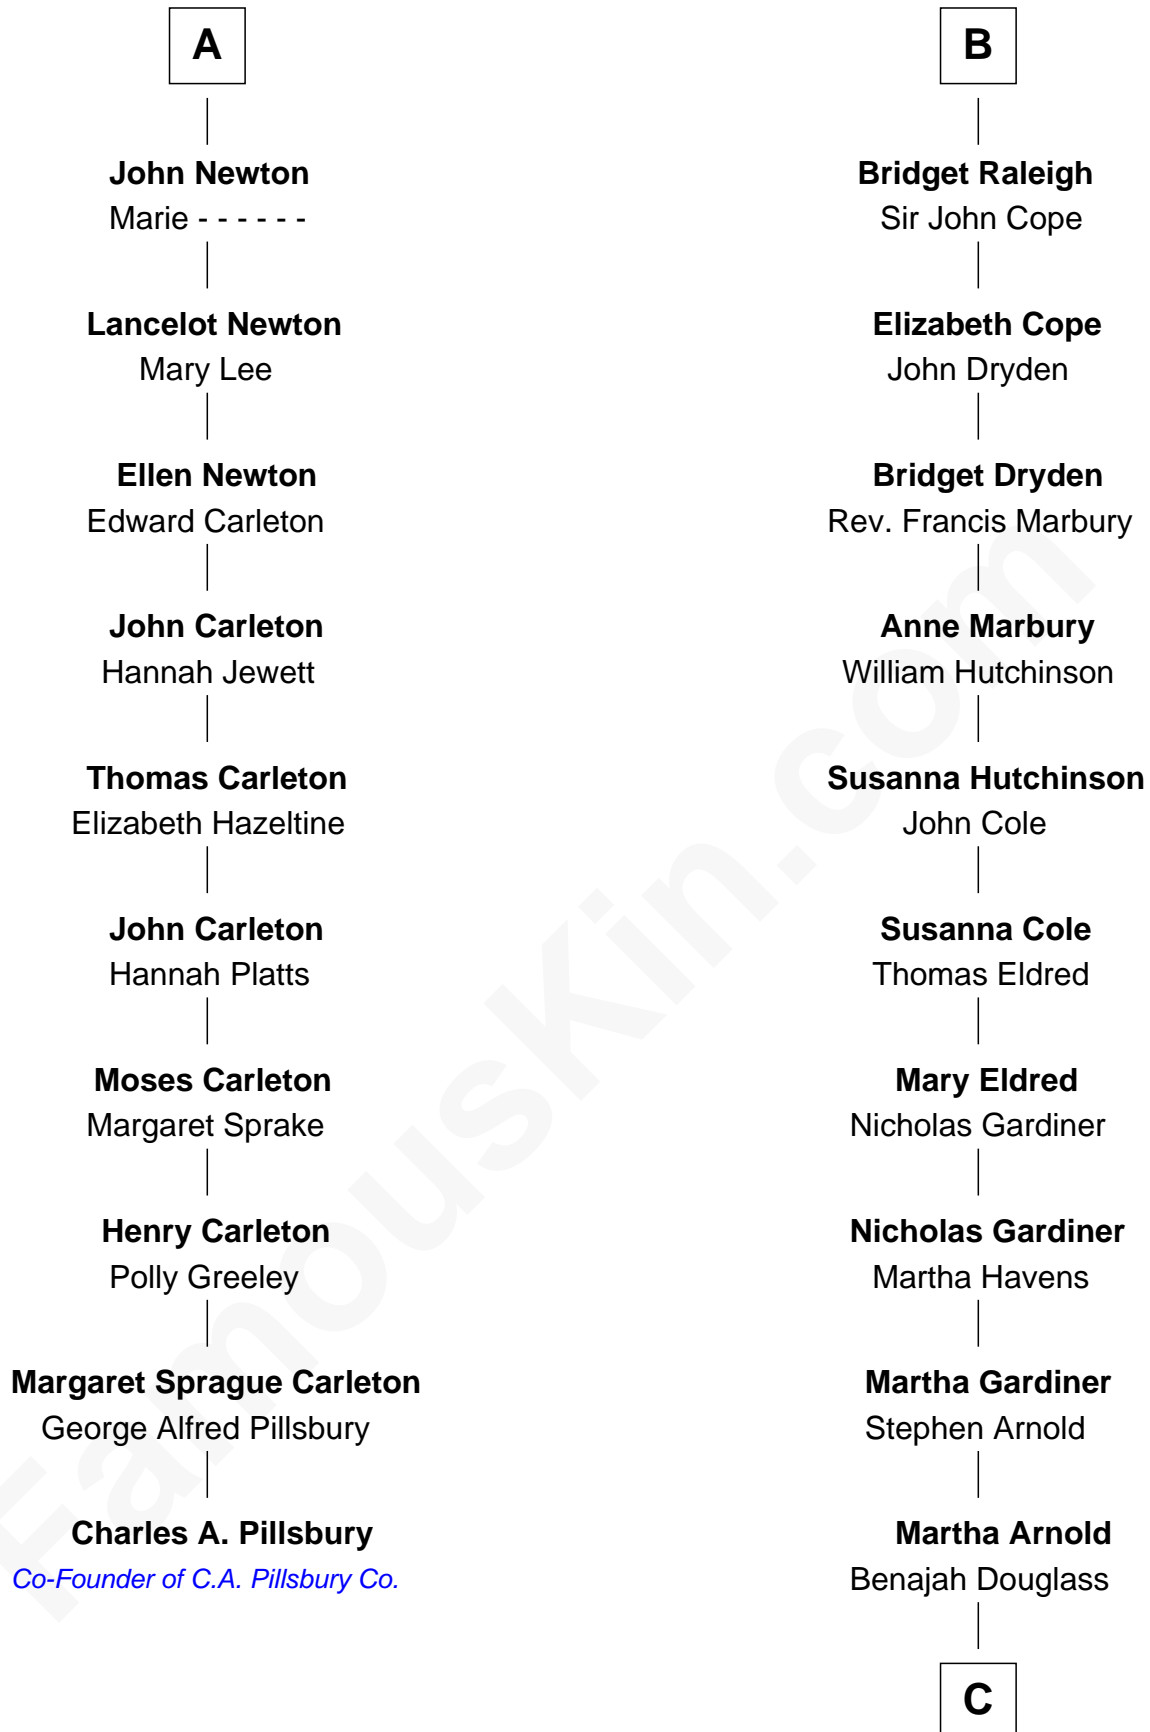

# FamousKin.com Relationship Chart of

**Charles A. Pillsbury**

*Co-Founder of C.A. Pillsbury Co.*

16th cousin 2 times removed of

**Stephen A. Douglas**

*Participated in Lincoln-Douglas Debates*

**Edmund Fitzalan**

Alice de Warenne

**C**

Dr. Stephen Arnold Douglass

Sarah Fiske

Stephen A. Douglas

*The Lincoln-Douglas Debates*

FamousKin.com