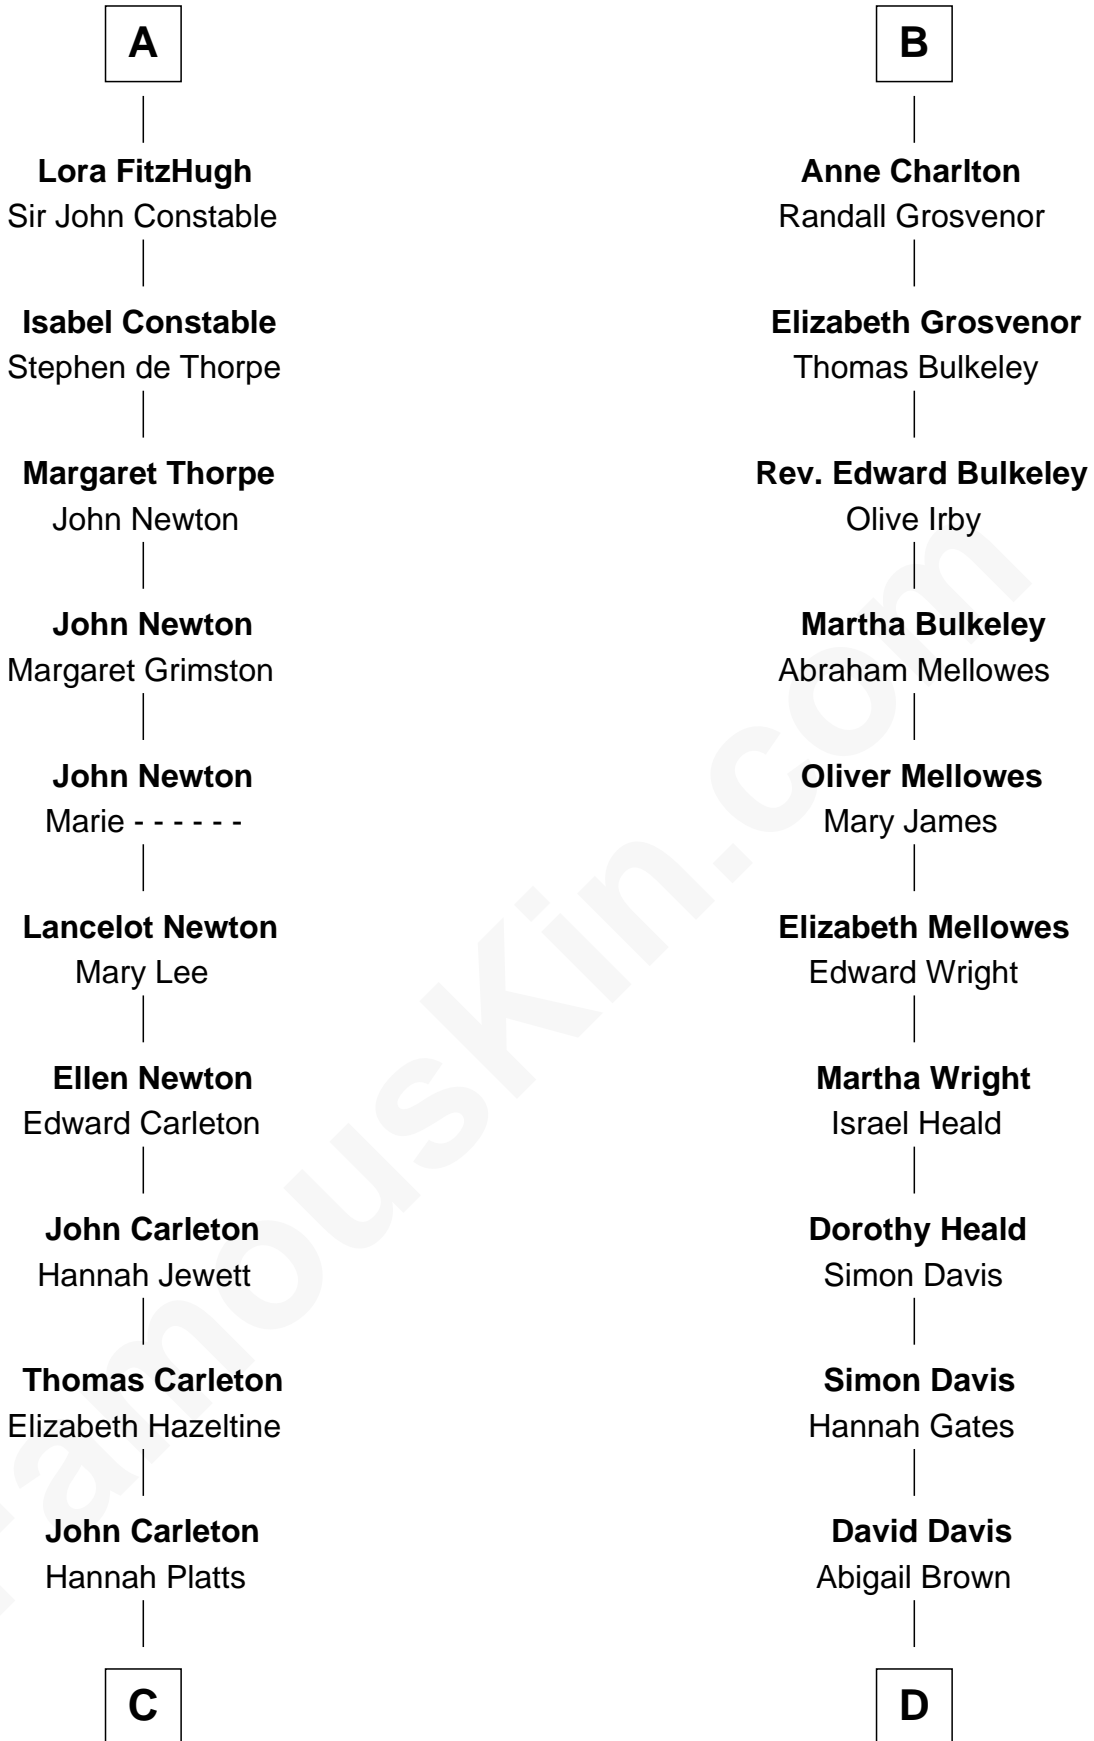

FamousKin.com

Relationship Chart of

Charles A. Pillsbury

Co-Founder of C.A. Pillsbury Co.

19th cousin 1 time removed of

John Davis Long

32nd Governor of Massachusetts

Sir Roger de Somery

Maud de Somery

Sir Henry de Erdington

Sir Henry de Erdington

Joan de Wolvey

Sir Giles de Erdington

Elizabeth de Tolthorpe

Margaret de Erdington

Sir Roger Corbet

Sir Robert Corbet

Margaret - - - - -

Mary Corbet

Robert Charlton

Richard Charlton

Elizabeth Mainwaring

B

C

Moses Carleton
Margaret Sprake

Henry Carleton
Polly Greeley

Margaret Sprague Carleton
George Alfred Pillsbury

Charles A. Pillsbury
Co-Founder of C.A. Pillsbury Co.

D

Simon Davis
Persis Temple

Julia Temple Davis
Zadoc Long