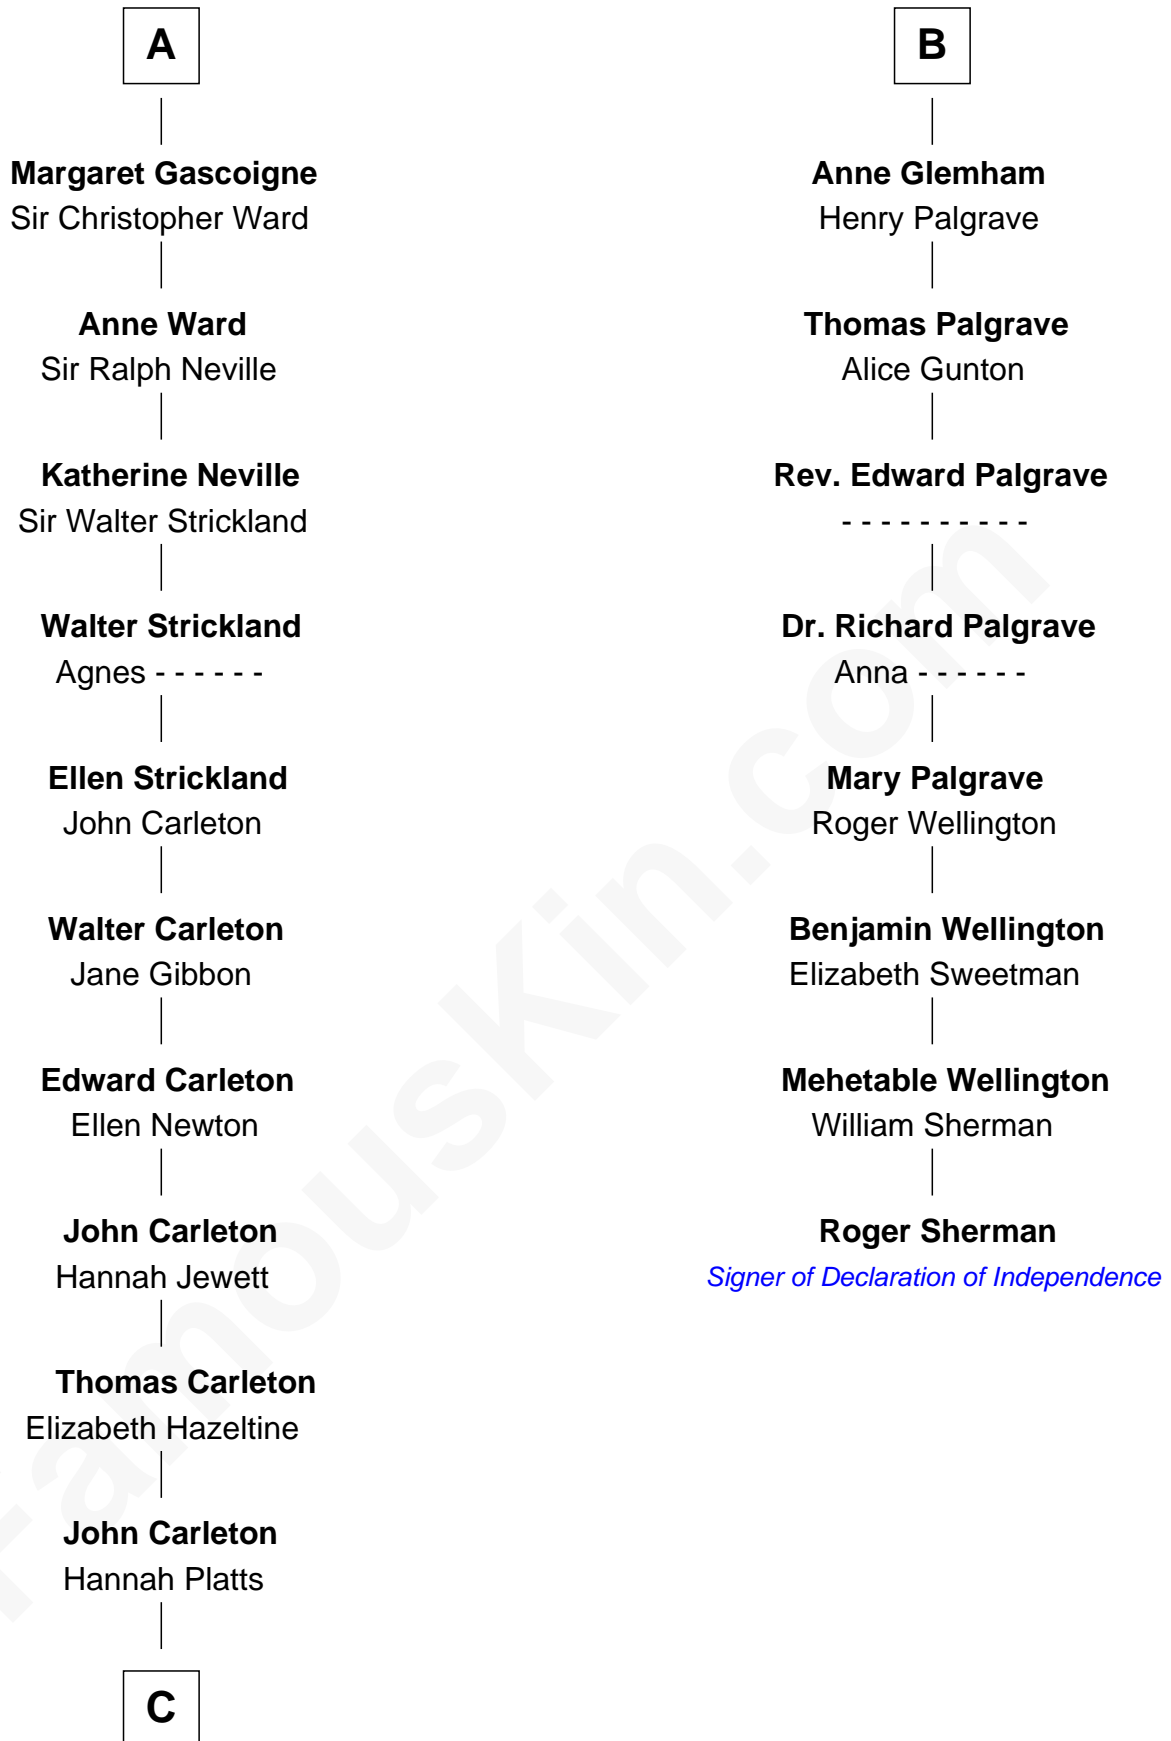

## Relationship Chart of

### Charles A. Pillsbury

Co-Founder of C.A. Pillsbury Co.

14th cousin 6 times removed of

**Roger Sherman**

Signer of the Declaration of Independence

**C**

—  
**Moses Carleton**  
Margaret Sprake

—  
**Henry Carleton**  
Polly Greeley

—  
**Margaret Sprague Carleton**  
George Alfred Pillsbury

—  
**Charles A. Pillsbury**  
*Co-Founder of C.A. Pillsbury Co.*

FamousKin.com