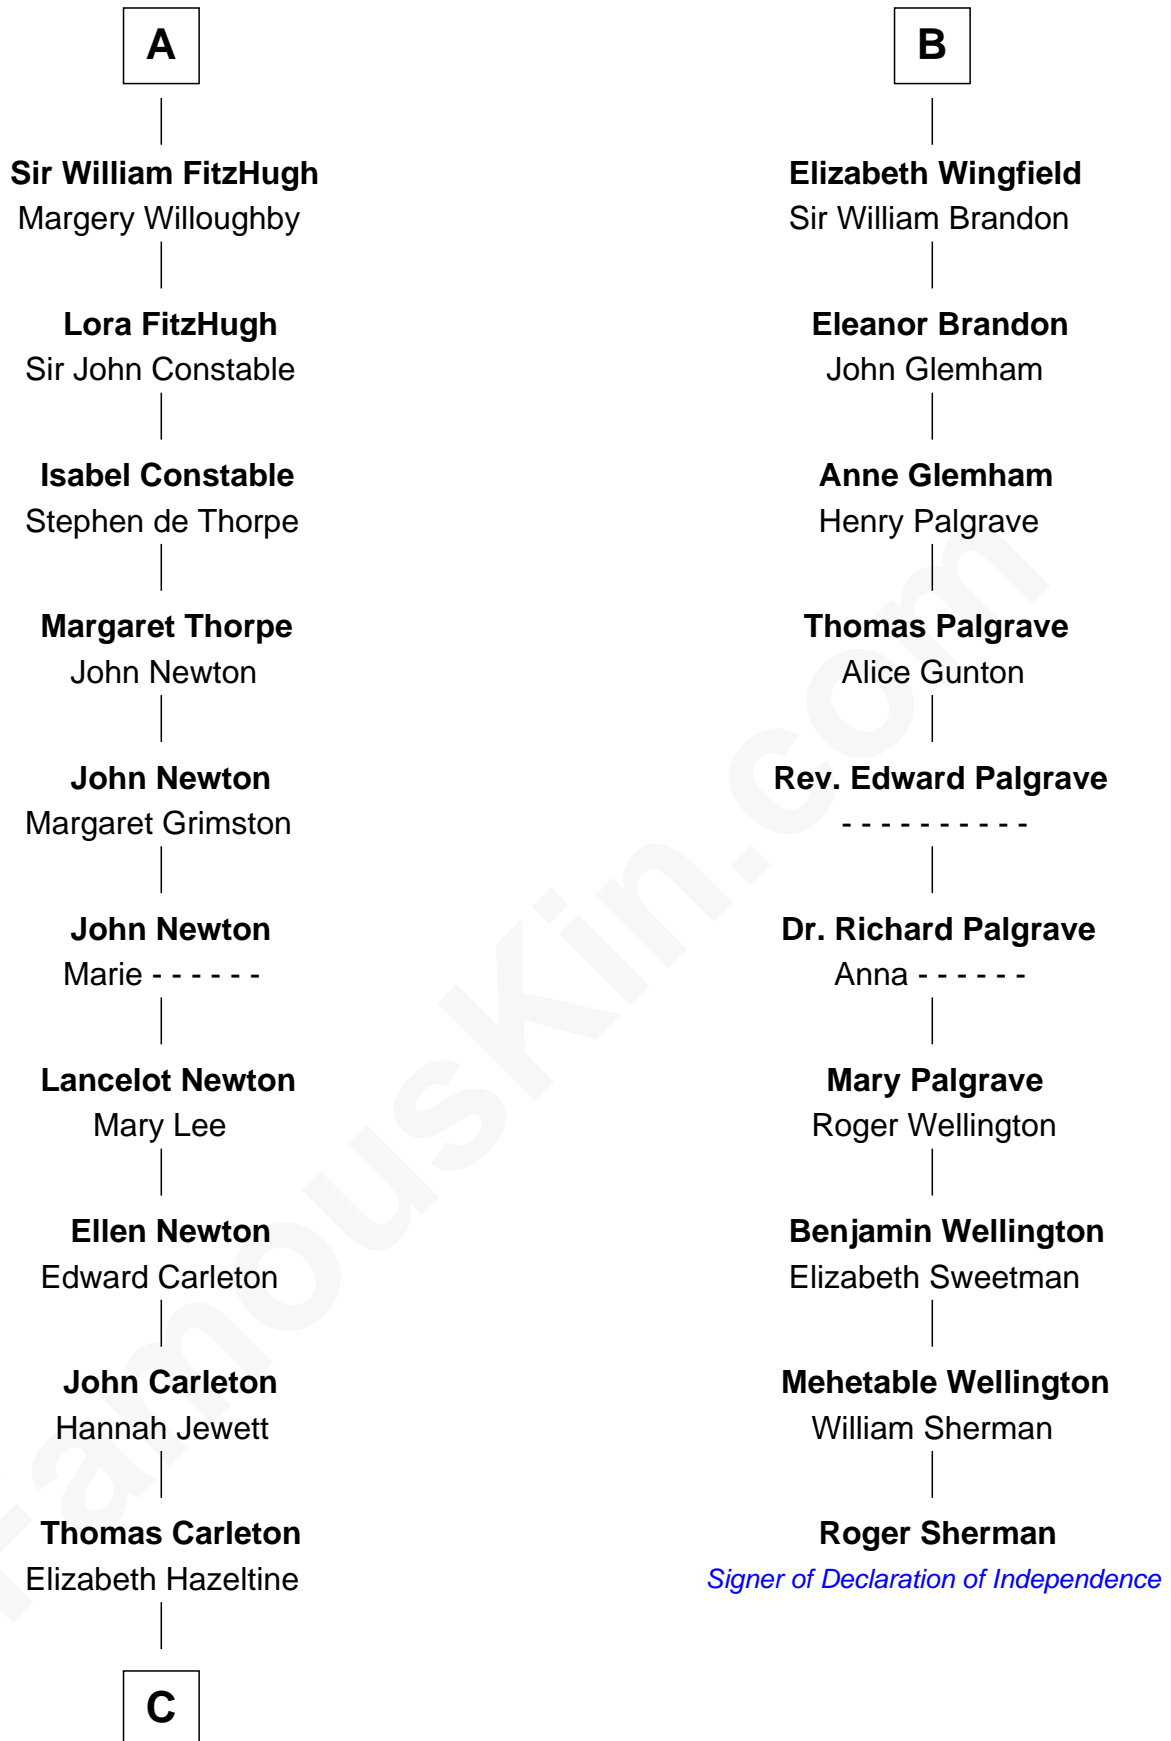

FamousKin.com Relationship Chart of

Charles A. Pillsbury

Co-Founder of C.A. Pillsbury Co.

16th cousin 5 times removed of

Roger Sherman

Signer of the Declaration of Independence

C

—
John Carleton
Hannah Platts

—
Moses Carleton
Margaret Sprake

—
Henry Carleton
Polly Greeley

—
Margaret Sprague Carleton
George Alfred Pillsbury

—
Charles A. Pillsbury
Co-Founder of C.A. Pillsbury Co.