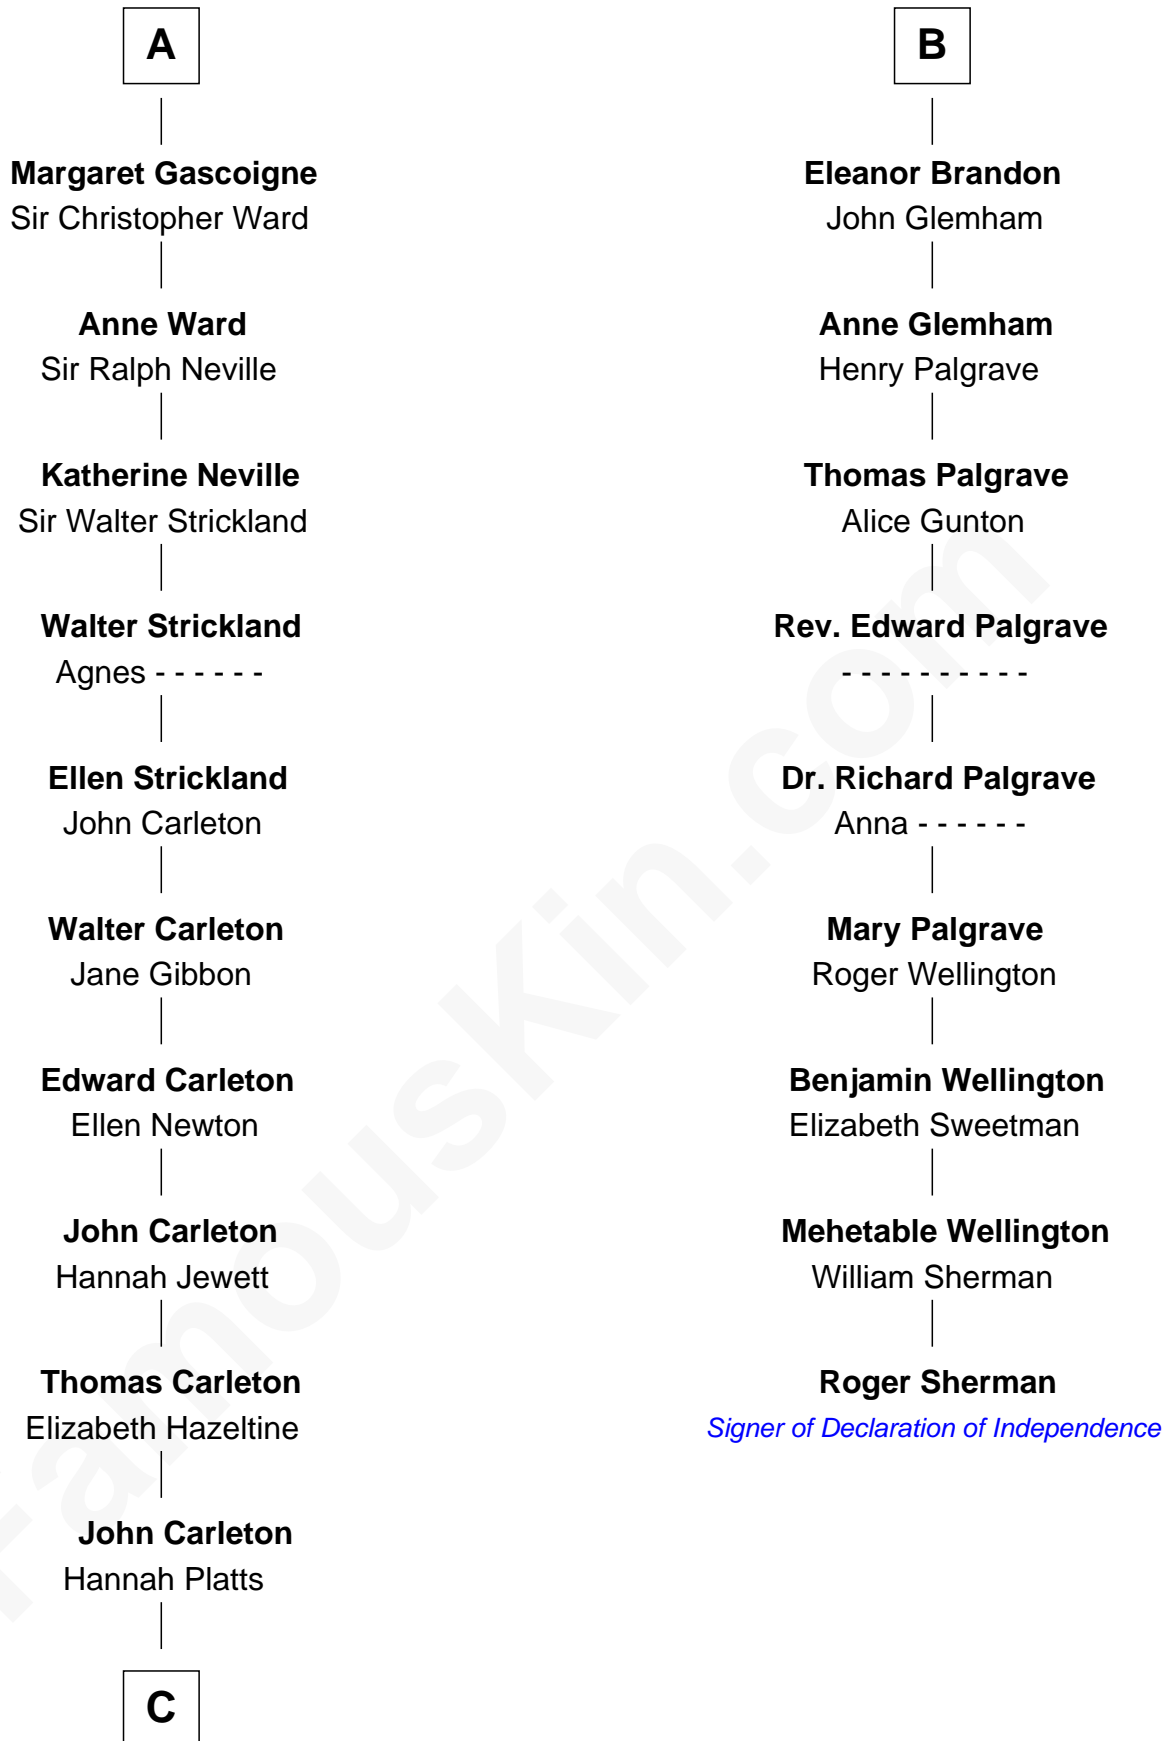

## Relationship Chart of

**Charles A. Pillsbury**

*Co-Founder of C.A. Pillsbury Co.*

15th cousin 5 times removed of

**Roger Sherman**

*Signer of the Declaration of Independence*

**C**

—  
**Moses Carleton**  
Margaret Sprake

—  
**Henry Carleton**  
Polly Greeley

—  
**Margaret Sprague Carleton**  
George Alfred Pillsbury

—  
**Charles A. Pillsbury**  
*Co-Founder of C.A. Pillsbury Co.*

FamousKin.com