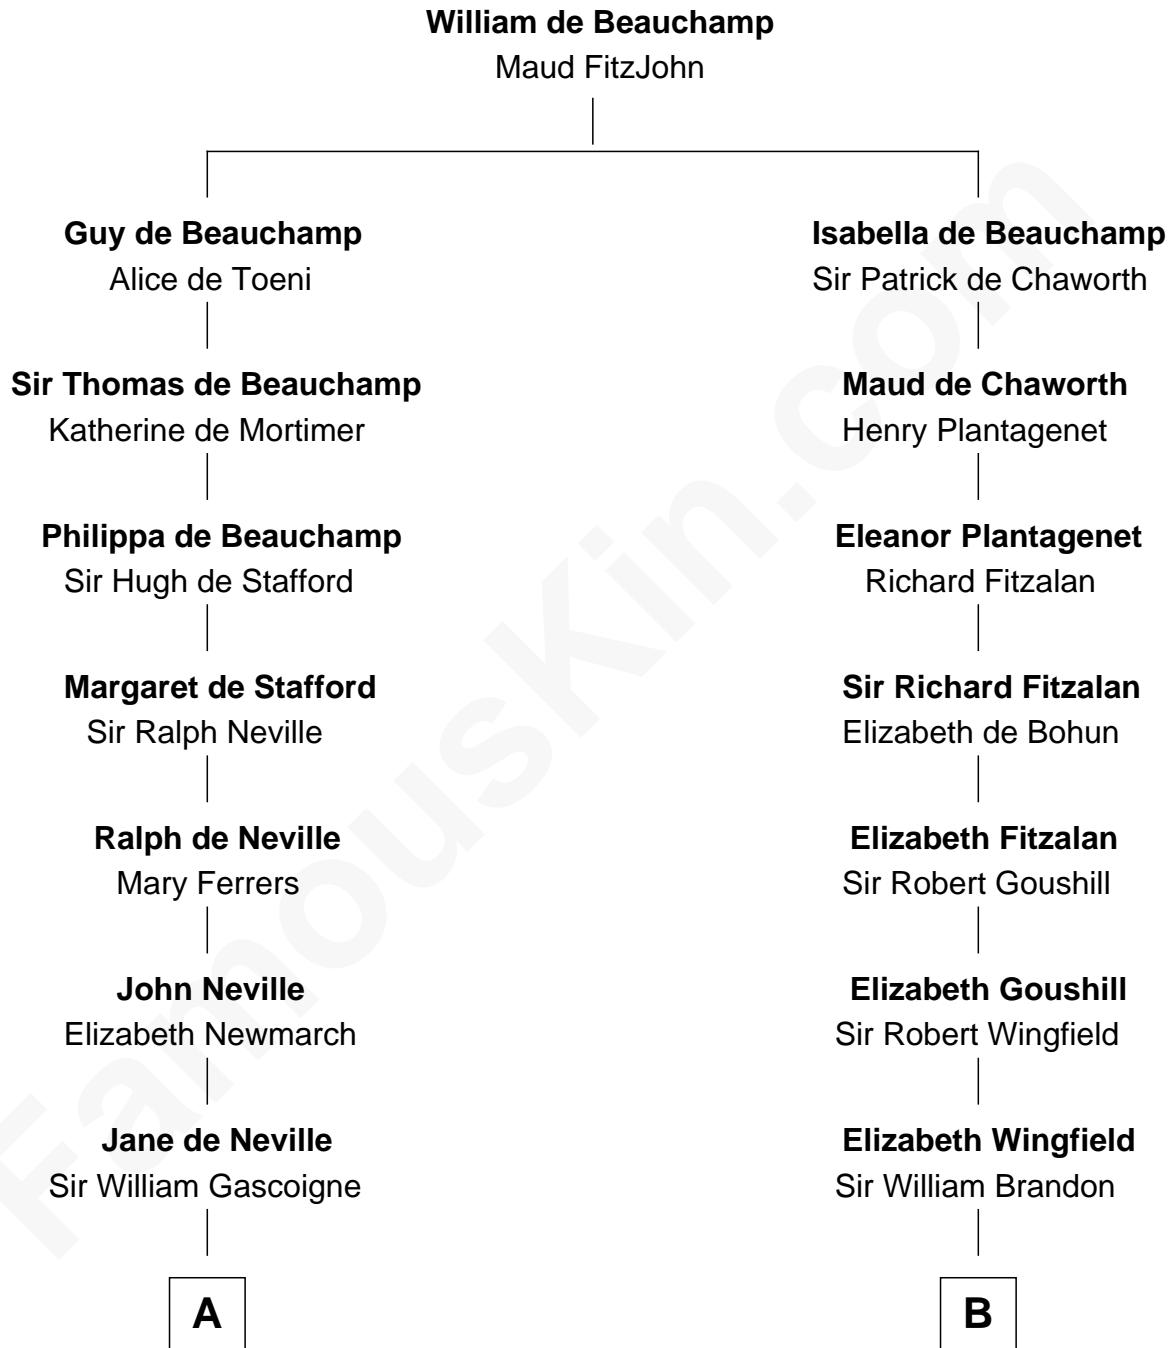

## Relationship Chart of

**Charles A. Pillsbury**

*Co-Founder of C.A. Pillsbury Co.*

15th cousin 5 times removed of

**Roger Sherman**

*Signer of the Declaration of Independence*

**C**

—  
**Moses Carleton**  
Margaret Sprake