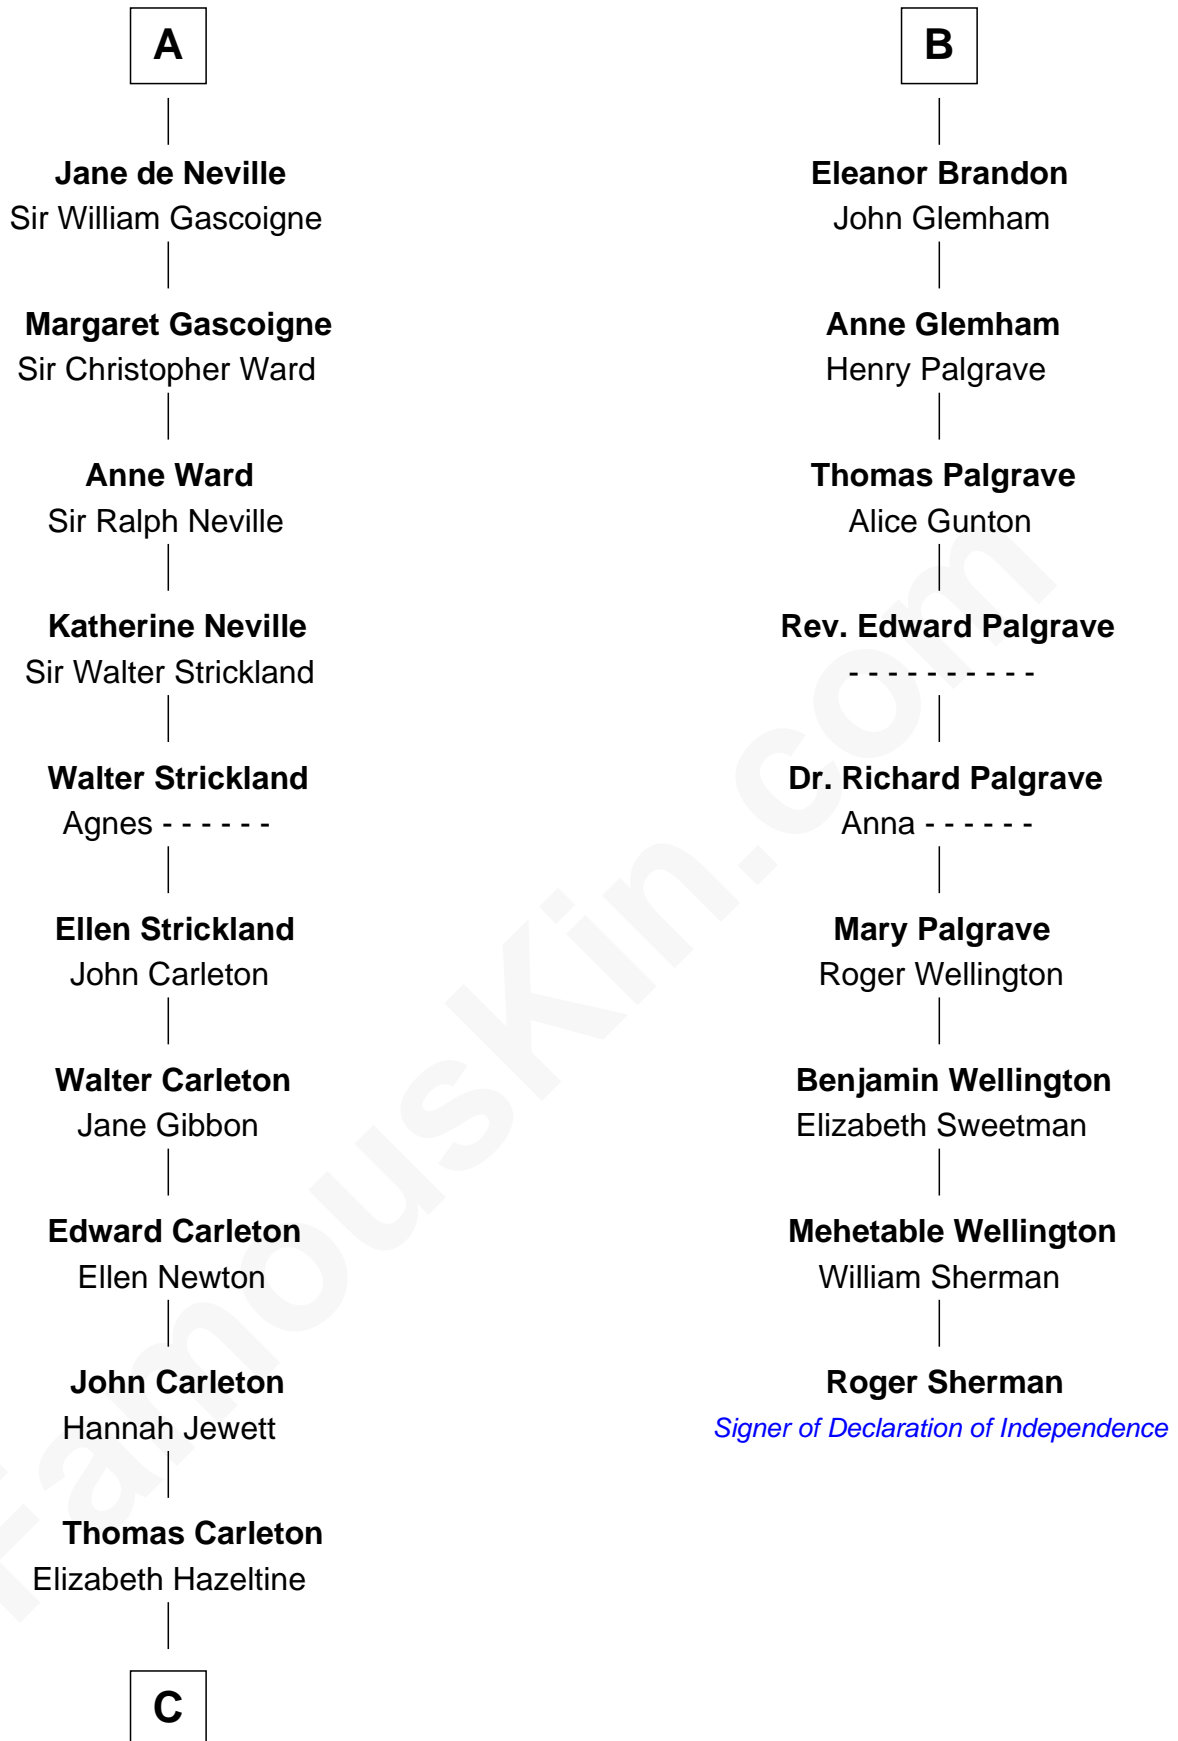

## Relationship Chart of

### Charles A. Pillsbury

Co-Founder of C.A. Pillsbury Co.

15th cousin 6 times removed of

**Roger Sherman**

Signer of the Declaration of Independence

**C**

—  
**John Carleton**  
Hannah Platts

—  
**Moses Carleton**  
Margaret Sprake