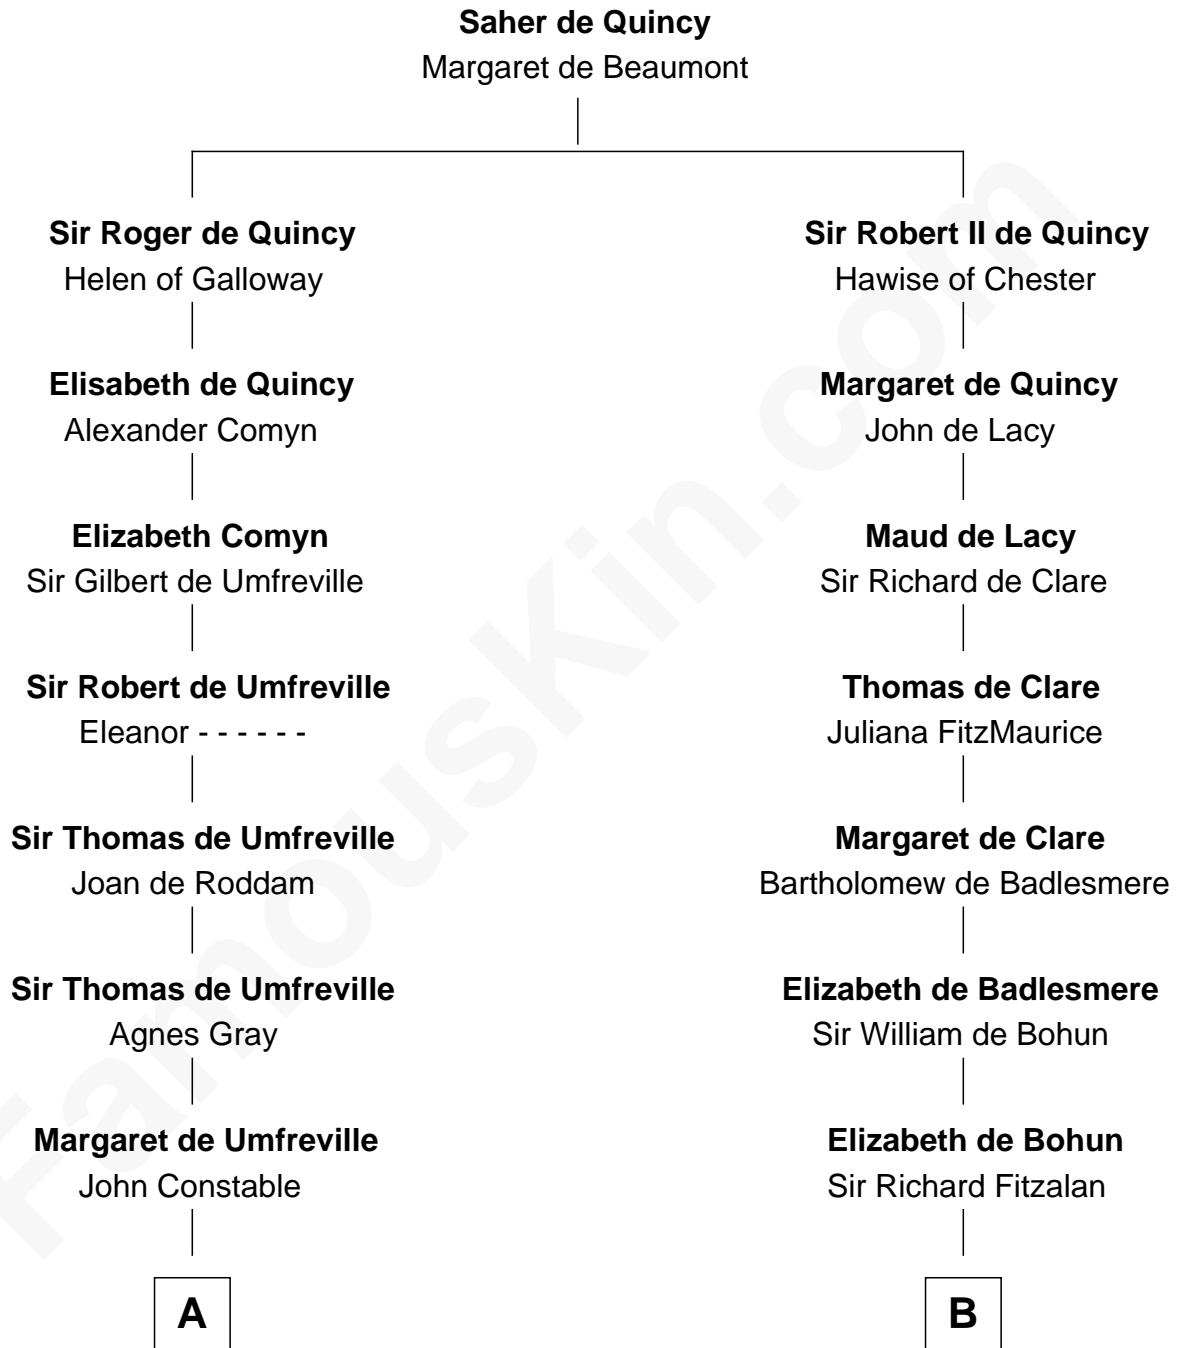

FamousKin.com

Relationship Chart of

Charles A. Pillsbury

Co-Founder of C.A. Pillsbury Co.

18th cousin 2 times removed of

Roger Sherman

Signer of the Declaration of Independence

C

Moses Carleton
Margaret Sprake

Henry Carleton
Polly Greeley

Margaret Sprague Carleton
George Alfred Pillsbury

Charles A. Pillsbury
Co-Founder of C.A. Pillsbury Co.

D

Mehetable Wellington
William Sherman

Roger Sherman
Signer of Declaration of Independence