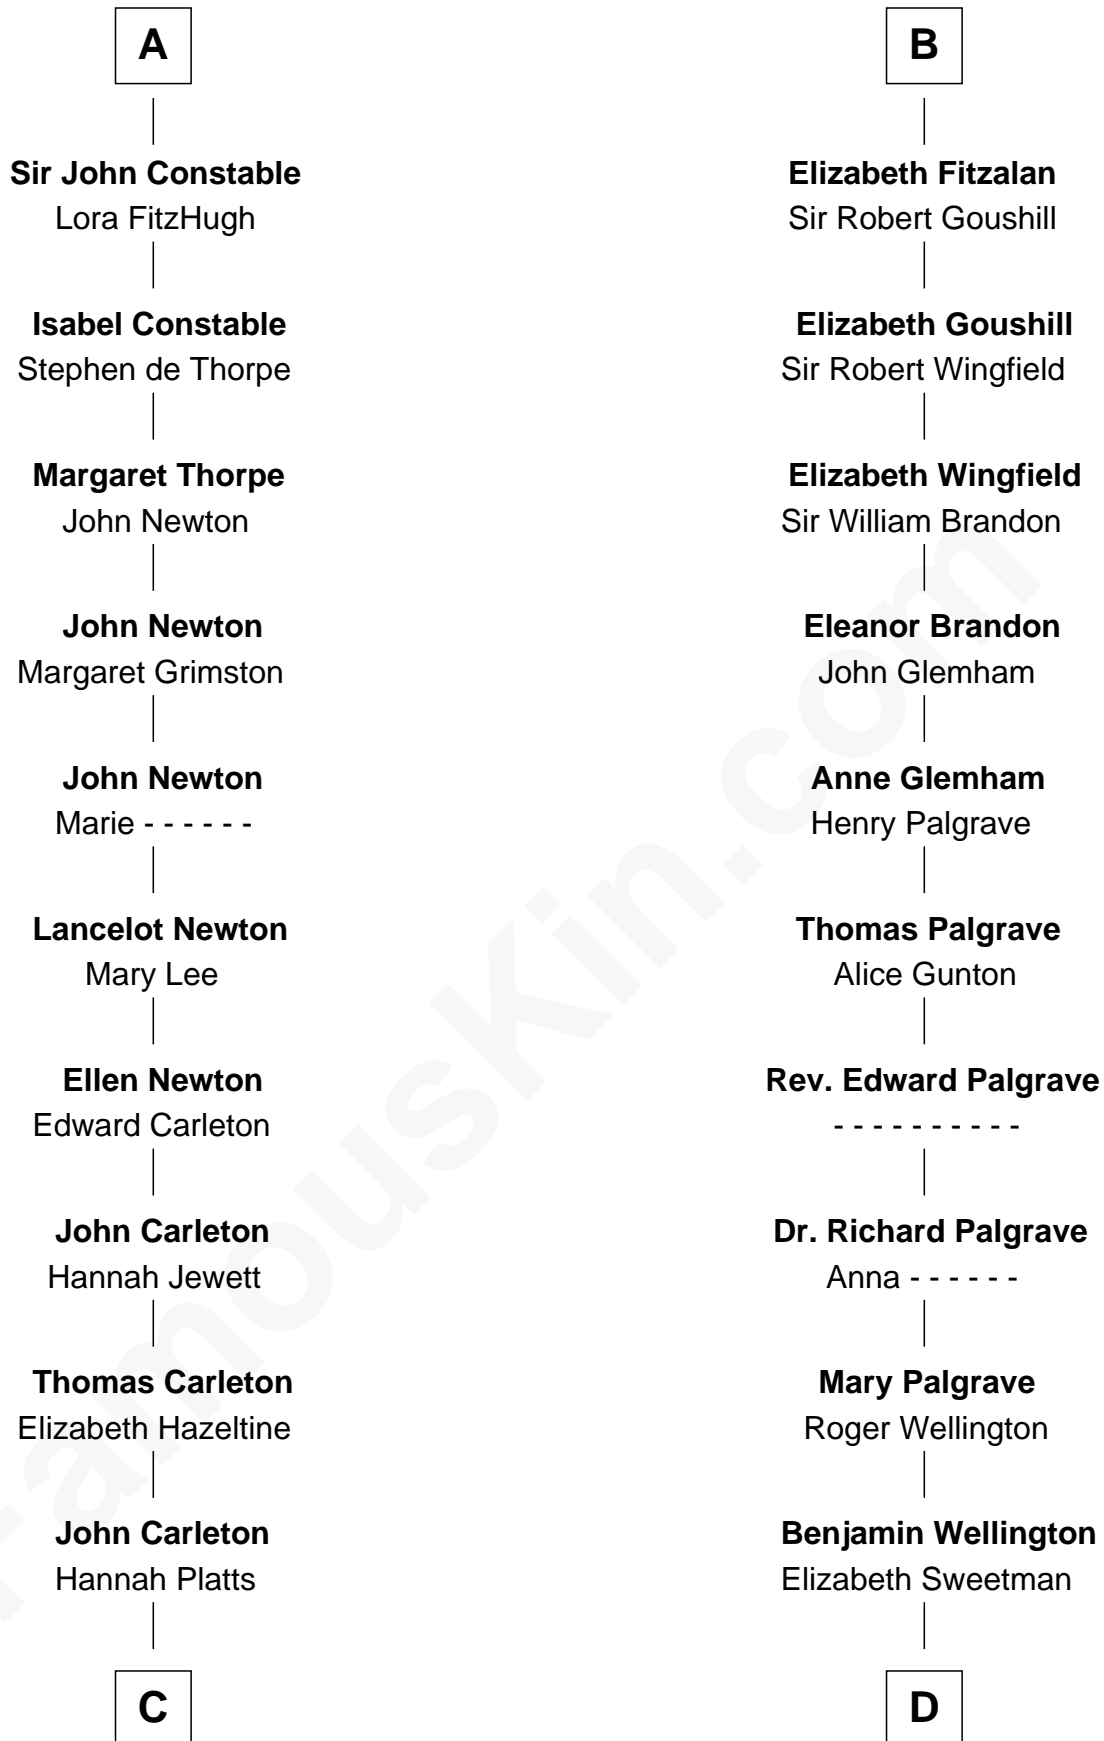

FamousKin.com

Relationship Chart of

Charles A. Pillsbury

Co-Founder of C.A. Pillsbury Co.

18th cousin 2 times removed of

Roger Sherman

Signer of the Declaration of Independence

C

Moses Carleton
Margaret Sprake

Henry Carleton
Polly Greeley

Margaret Sprague Carleton
George Alfred Pillsbury

Charles A. Pillsbury
Co-Founder of C.A. Pillsbury Co.

D

Mehetable Wellington
William Sherman

Roger Sherman
Signer of Declaration of Independence